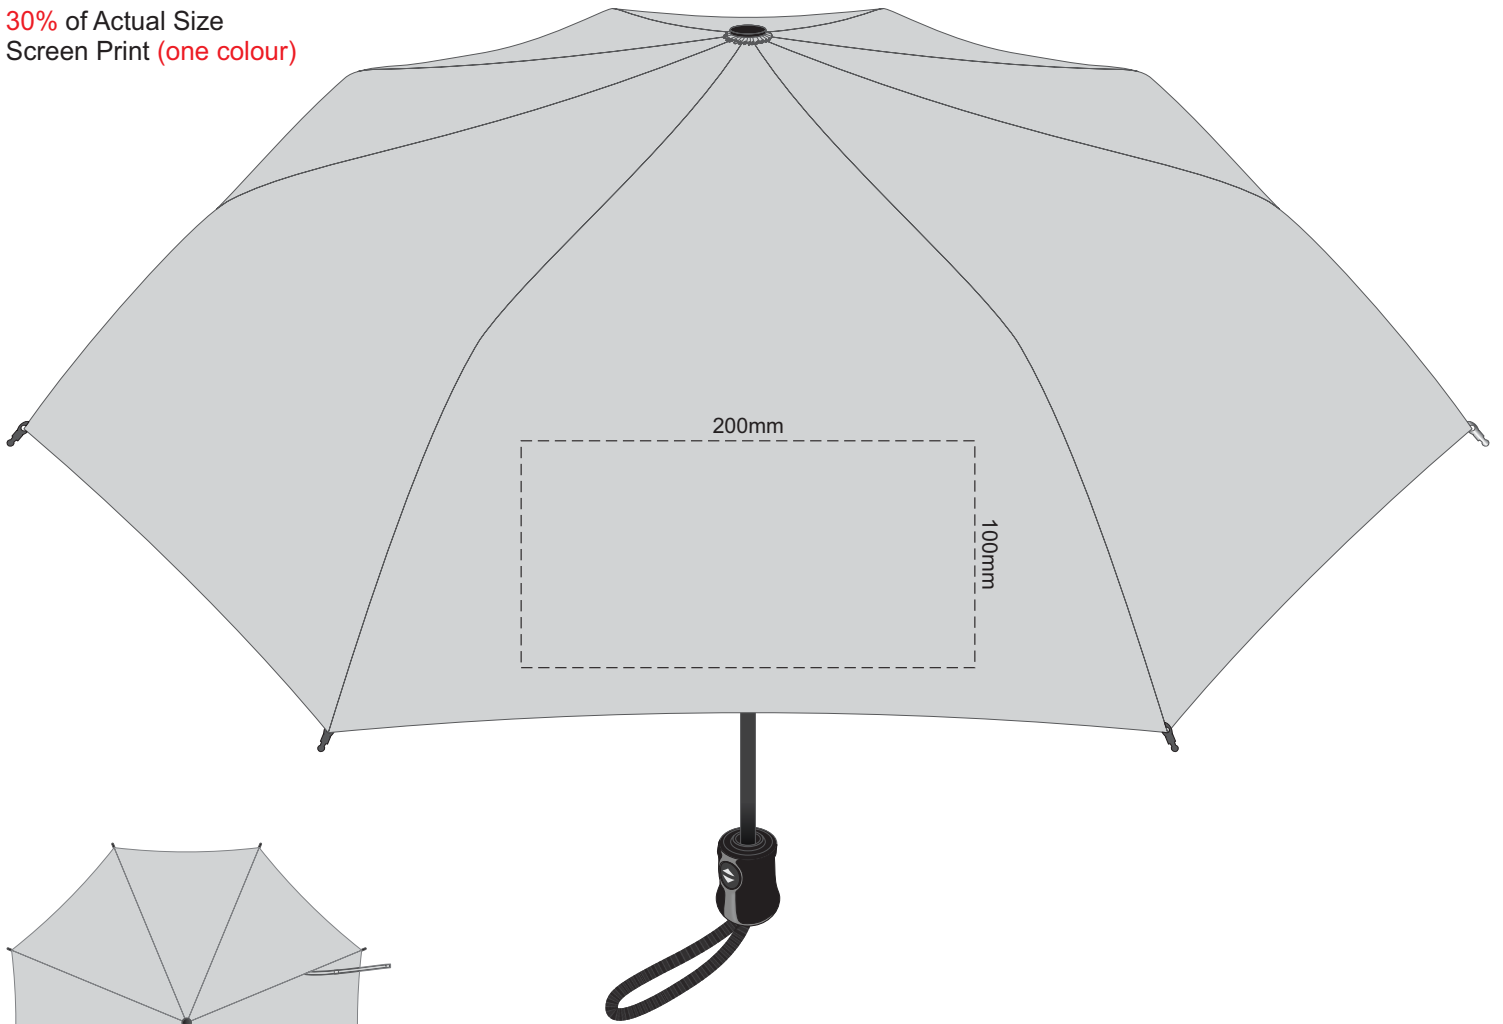

30% of Actual Size
Screen Print (one colour)

Top view at 5%
to indicate which
panel/s to be decorated.