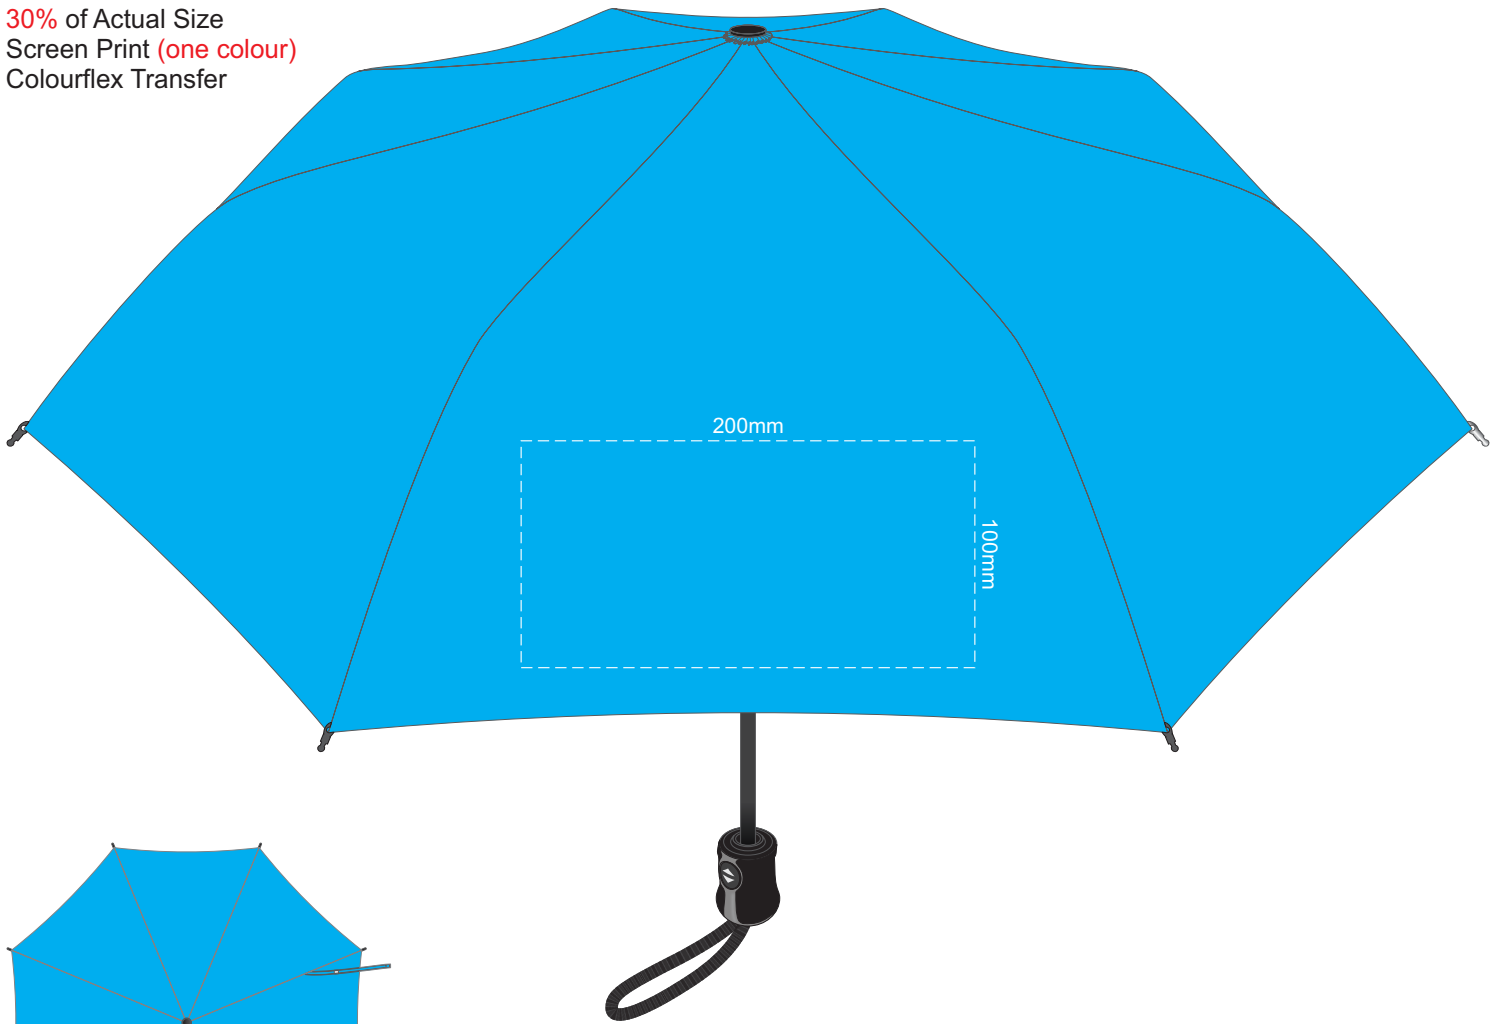

30% of Actual Size
Screen Print (one colour)
Colourflex Transfer

Top view at 5%
to indicate which
panel/s to be decorated.