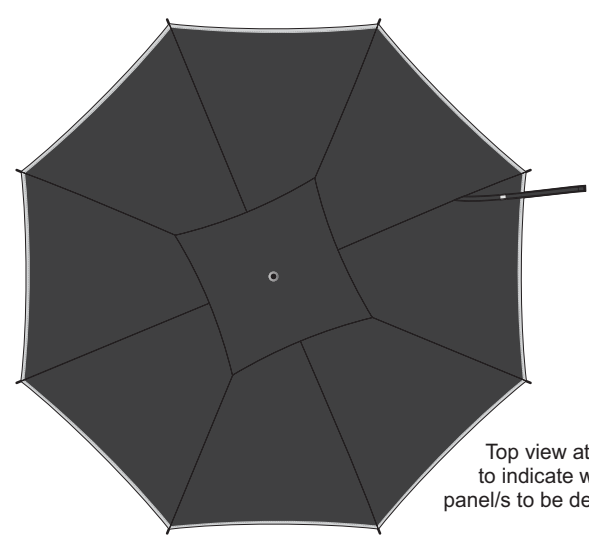

20% of Actual Size
Screen Print (one colour)
Colourflex Transfer

Top view at 5%
to indicate which
panel/s to be decorated.

20% of Actual Size
Screen Print (one colour)
Colourflex Transfer

Top view at 5%
to indicate which
panel/s to be decorated.