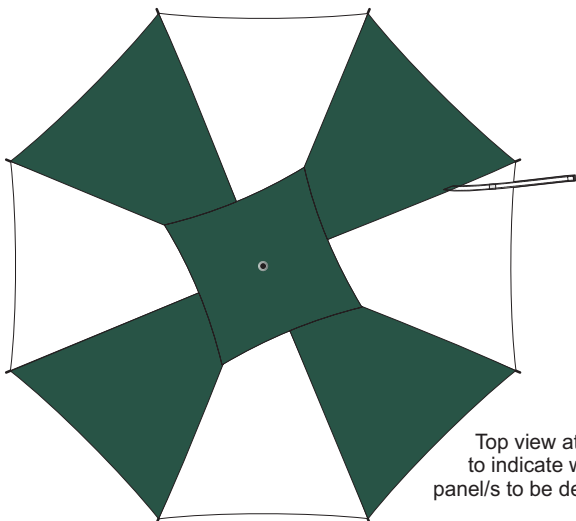

20% of Actual Size
Screen Print (one colour)
Colourflex Transfer

Top view at 5%
to indicate which
panel/s to be decorated.

20% of Actual Size
Screen Print (one colour)
Colourflex Transfer

Top view at 5%
to indicate which
panel/s to be decorated.