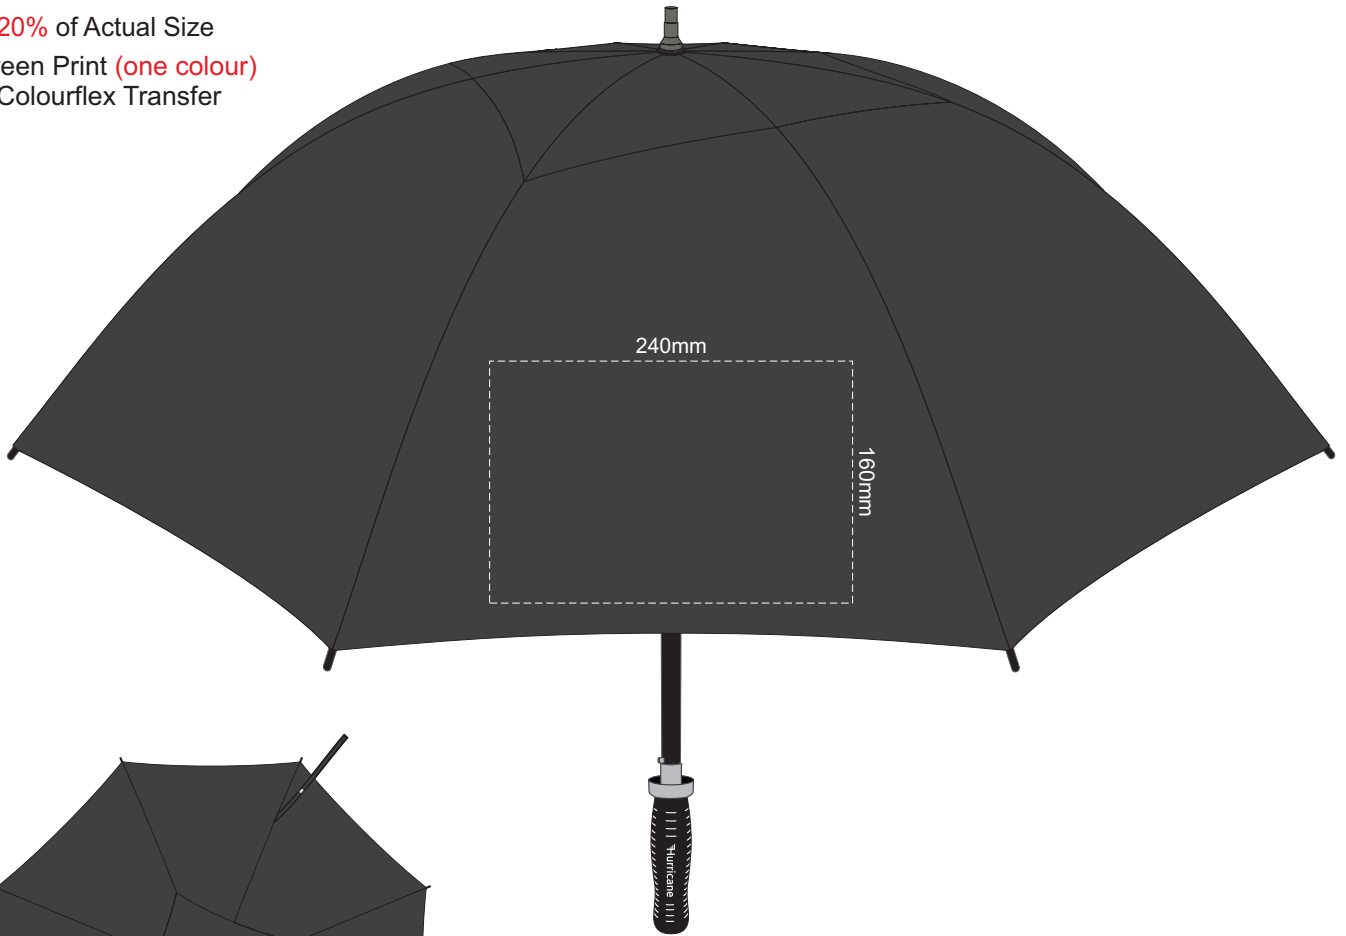

20% of Actual Size
Screen Print (one colour)
Colourflex Transfer

Top view at 5%
to indicate which
panel/s to be decorated.