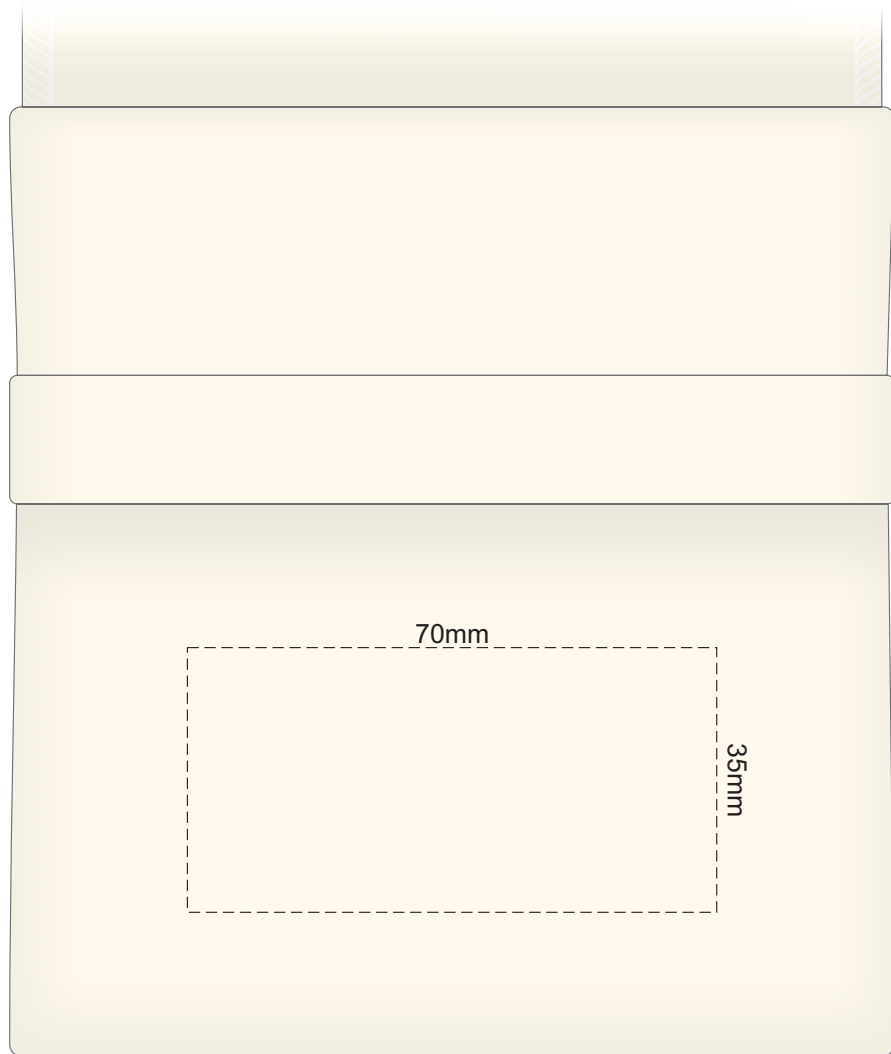

100% of Actual Size  
Pouch - Screen Print (3 col max)

100% of Actual Size  
Pouch - Colourflex Transfer  
Pouch - Faux Embroidery  
Pouch - DigiFlex Transfer