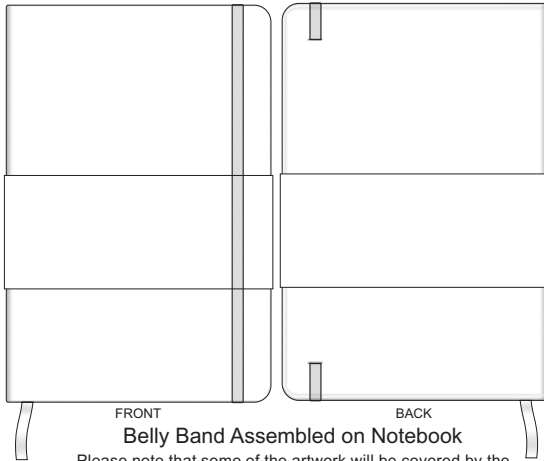

100% of Actual Size
Direct Digital

100% of Actual Size
Foil Printing Front Cover
FRONT ONLY

Ecru
Pale Yellow
Yellow
Orange
Peach
Pink
Red
Burgandy
Sage
Olive
Bright Green
Dark Green
Teal
Light Blue
Slate Blue
Dark Blue
Mauve
Purple
Grey
Black

Please note: Print area 70mm x 55mm is **moveable within the red dotted area**, the print area cannot be rotated.

-  Copper Foil Print Colour
-  Silver Foil Print Colour
-  Gold Foil Print Colour

70% of Actual Size
Digital Print - Belly Band Template

25% of Actual Size

Belly Band Assembled on Notebook
Please note that some of the artwork will be covered by the notebook closure strap when assembled.

Artwork will be printed directly onto the product via CMYK printing (no white), colours will not be vibrant due to white ink not being available for this process

Green Line = Fold Lines when assembled on notebook

Blue Line = The SIGNIFICANT PRINT AREA

(Keep all critical images & text within this box)

Black Line = Maximum print area

Pink Line = Bleed off to here

100% of Actual Size
Pad Print