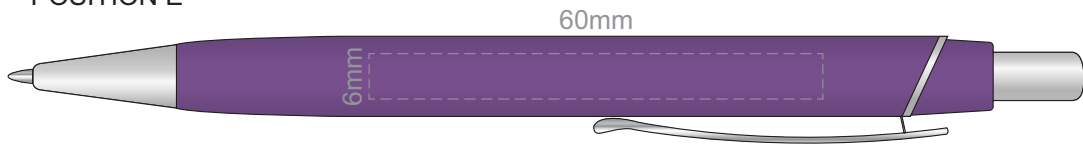

100% of Actual Size
Laser Engraving

POSITION D

POSITION E

Laser engraves to an oxidised white

100% of Actual Size
Direct Digital

POSITION D

POSITION E

100% of Actual Size
Pad Print

Ecru
Pale Yellow
Yellow
Orange
Peach
Pink
Red
Burgandy
Sage
Olive
Bright Green
Dark Green
Teal
Light Blue
Slate Blue
Dark Blue
Mauve
Purple
Grey
Black

100% of Actual Size
Pad Print BACK

Branding area can be moved **anywhere within the red line.**

Ecru
Pale Yellow
Yellow
Orange
Peach
Pink
Red
Burgandy
Sage
Olive
Bright Green
Dark Green
Teal
Light Blue
Slate Blue
Dark Blue
Mauve
Purple
Grey
Black

100% of Actual Size
Screen Print (one colour)

- Ecru
- Pale Yellow
- Yellow
- Orange
- Peach
- Pink
- Red
- Burgandy
- Sage
- Olive
- Bright Green
- Dark Green
- Teal
- Light Blue
- Slate Blue
- Dark Blue
- Mauve
- Purple
- Grey
- Black