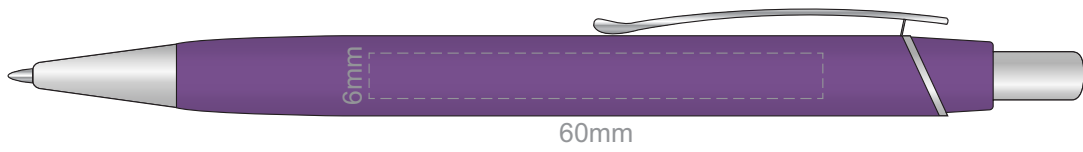

100% of Actual Size
Laser Engraving

POSITION D

POSITION E

Laser engraves to an oxidised white

100% of Actual Size
Direct Digital

POSITION D

POSITION E

100% of Actual Size
Pad Print

Ecru
Pale Yellow
Yellow
Orange
Peach
Pink
Red
Burgandy
Sage
Olive
Bright Green
Dark Green
Teal
Light Blue
Slate Blue
Dark Blue
Mauve
Purple
Grey
Black

100% of Actual Size
Pad Print BACK

Branding area can be moved **anywhere within the red line.**

Ecru
Pale Yellow
Yellow
Orange
Peach
Pink
Red
Burgandy
Sage
Olive
Bright Green
Dark Green
Teal
Light Blue
Slate Blue
Dark Blue
Mauve
Purple
Grey
Black

100% of Actual Size
Screen Print (one colour)

- Ecru
- Pale Yellow
- Yellow
- Orange
- Peach
- Pink
- Red
- Burgandy
- Sage
- Olive
- Bright Green
- Dark Green
- Teal
- Light Blue
- Slate Blue
- Dark Blue
- Mauve
- Purple
- Grey
- Black