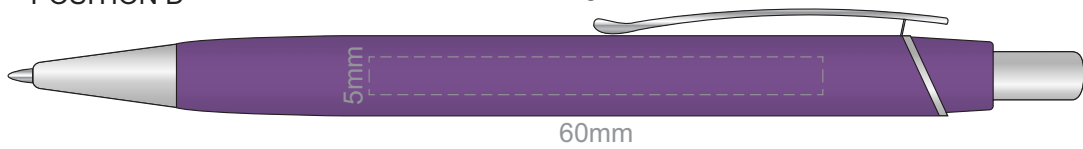

100% of Actual Size
Laser Engraving

POSITION D

POSITION E

Laser engraves to an oxidised white

100% of Actual Size
Direct Digital

POSITION D

POSITION E

100% of Actual Size
Pad Print

Ecru
Pale Yellow
Yellow
Orange
Peach
Pink
Red
Burgandy
Sage
Olive
Bright Green
Dark Green
Teal
Light Blue
Slate Blue
Dark Blue
Mauve
Purple
Grey
Black

100% of Actual Size
Pad Print BACK

Branding area can be moved **anywhere within the red line.**

Ecru
Pale Yellow
Yellow
Orange
Peach
Pink
Red
Burgandy
Sage
Olive
Bright Green
Dark Green
Teal
Light Blue
Slate Blue
Dark Blue
Mauve
Purple
Grey
Black

100% of Actual Size
Screen Print (one colour)

- Ecru
- Pale Yellow
- Yellow
- Orange
- Peach
- Pink
- Red
- Burgandy
- Sage
- Olive
- Bright Green
- Dark Green
- Teal
- Light Blue
- Slate Blue
- Dark Blue
- Mauve
- Purple
- Grey
- Black