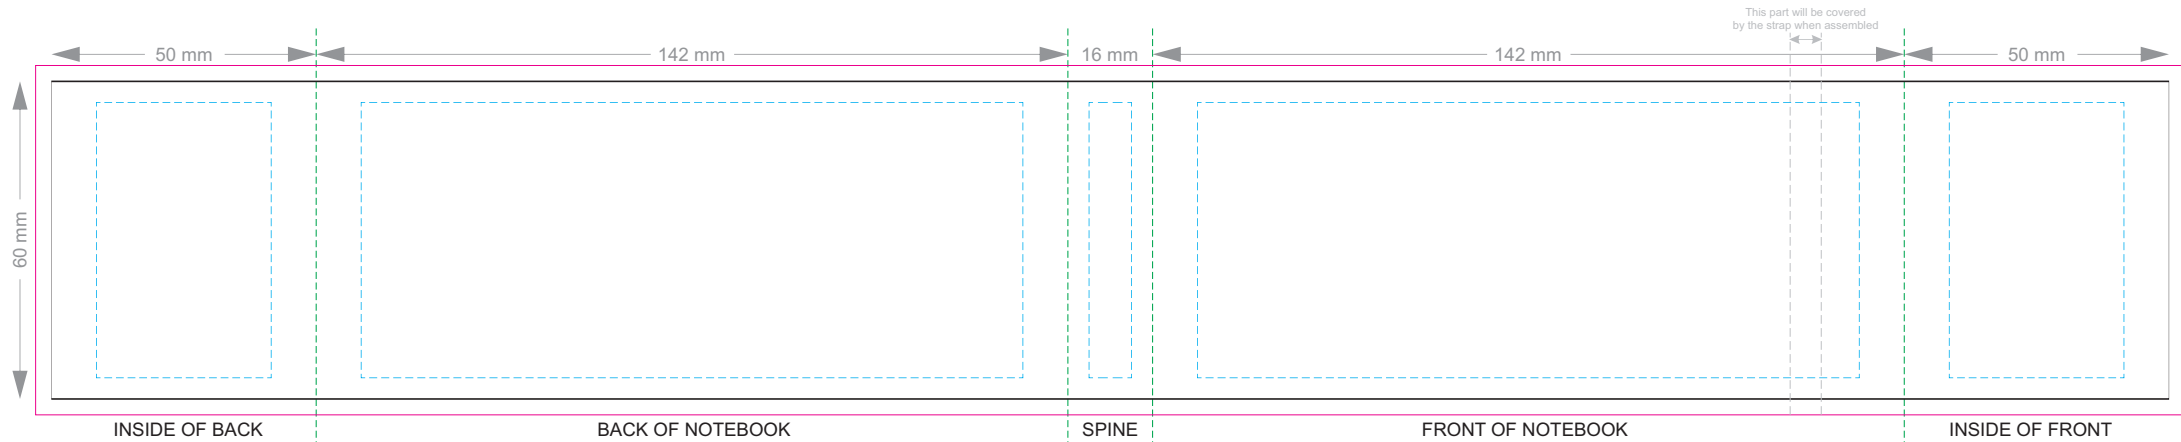

100% of Actual Size
Direct Digital

100% of Actual Size
Foil Printing Front Cover
FRONT ONLY

Ecru
Pale Yellow
Yellow
Orange
Peach
Pink
Red
Burgandy
Sage
Olive
Bright Green
Dark Green
Teal
Light Blue
Slate Blue
Dark Blue
Mauve
Purple
Grey
Black

Please note: Print area 70mm x 55mm is **moveable within the red dotted area**, the print area cannot be rotated.

-  Copper Foil Print Colour
-  Silver Foil Print Colour
-  Gold Foil Print Colour

70% of Actual Size
Digital Print - Belly Band Template

Green Line = Fold Lines when assembled on notebook

Blue Line = The SIGNIFICANT PRINT AREA

(Keep all critical images & text within this box)

Black Line = Maximum print area

Pink Line = Bleed off to here

100% of Actual Size
Pad Print

Branding area can be moved **anywhere within the red line.**

100% of Actual Size
Screen Print
(One Colour Only)

158mm

200mm