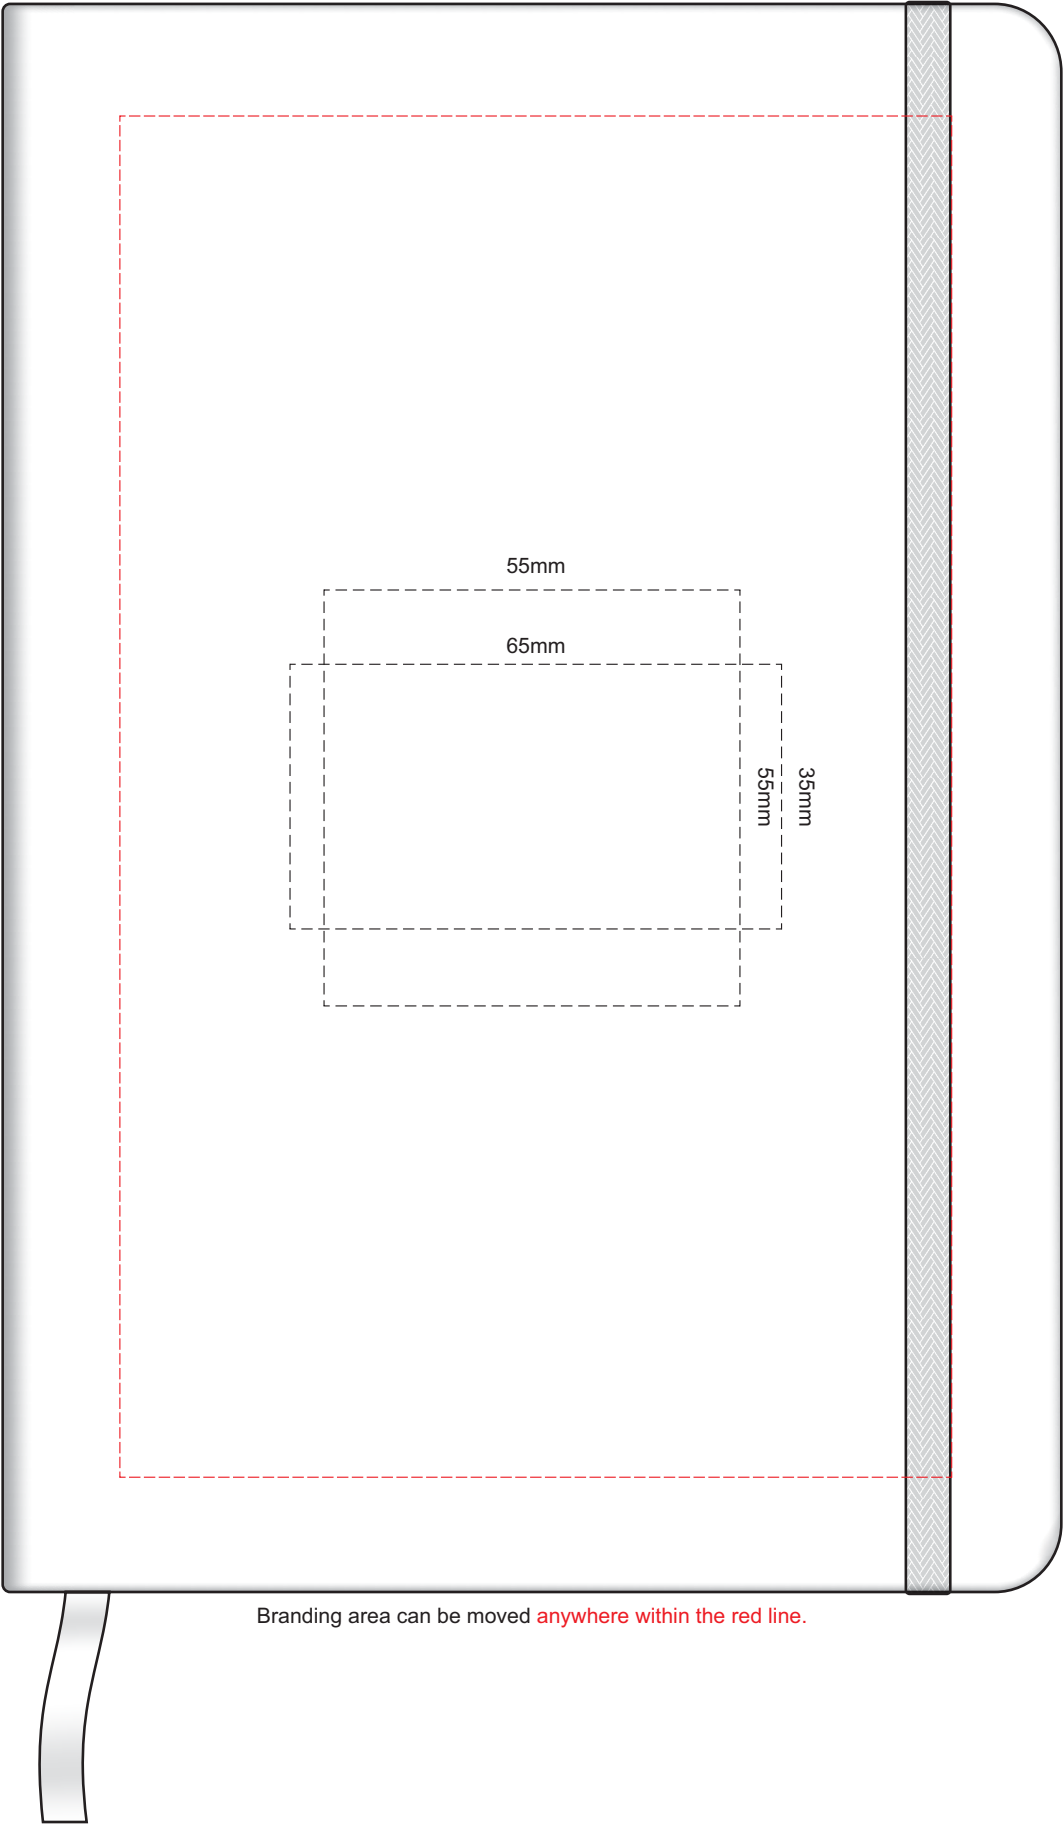

100% of Actual Size
Laser Engraving

POSITION D

POSITION E

Laser engraves to an oxidised white

100% of Actual Size
Direct Digital

POSITION D

POSITION E

100% of Actual Size
Pad Print

Ecru
Pale Yellow
Yellow
Orange
Peach
Pink
Red
Burgandy
Sage
Olive
Bright Green
Dark Green
Teal
Light Blue
Slate Blue
Dark Blue
Mauve
Purple
Grey
Black

100% of Actual Size
Pad Print BACK

Branding area can be moved **anywhere within the red line.**

Please note: Print area 70mm x 55mm is **moveable within the red dotted area**, the print area cannot be rotated.

-  Copper Foil Print Colour
-  Silver Foil Print Colour
-  Gold Foil Print Colour

70% of Actual Size
Digital Print - Belly Band Template

Branding area can be moved **anywhere within the red line.**

100% of Actual Size
Screen Print
(One Colour Only)

158mm

200mm