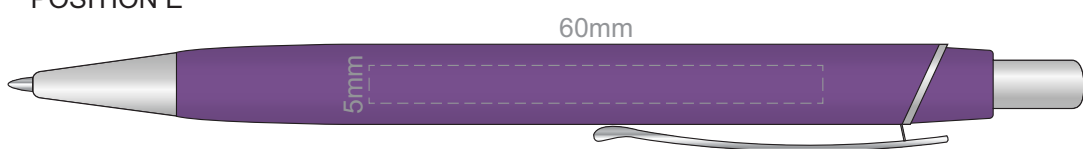

100% of Actual Size
Laser Engraving

POSITION D

POSITION E

Laser engraves to an oxidised white

100% of Actual Size
Direct Digital

POSITION D

POSITION E

100% of Actual Size
Pad Print

Ecru
Pale Yellow
Yellow
Orange
Peach
Pink
Red
Burgandy
Sage
Olive
Bright Green
Dark Green
Teal
Light Blue
Slate Blue
Dark Blue
Mauve
Purple
Grey
Black

100% of Actual Size
Pad Print BACK

Branding area can be moved **anywhere within the red line.**