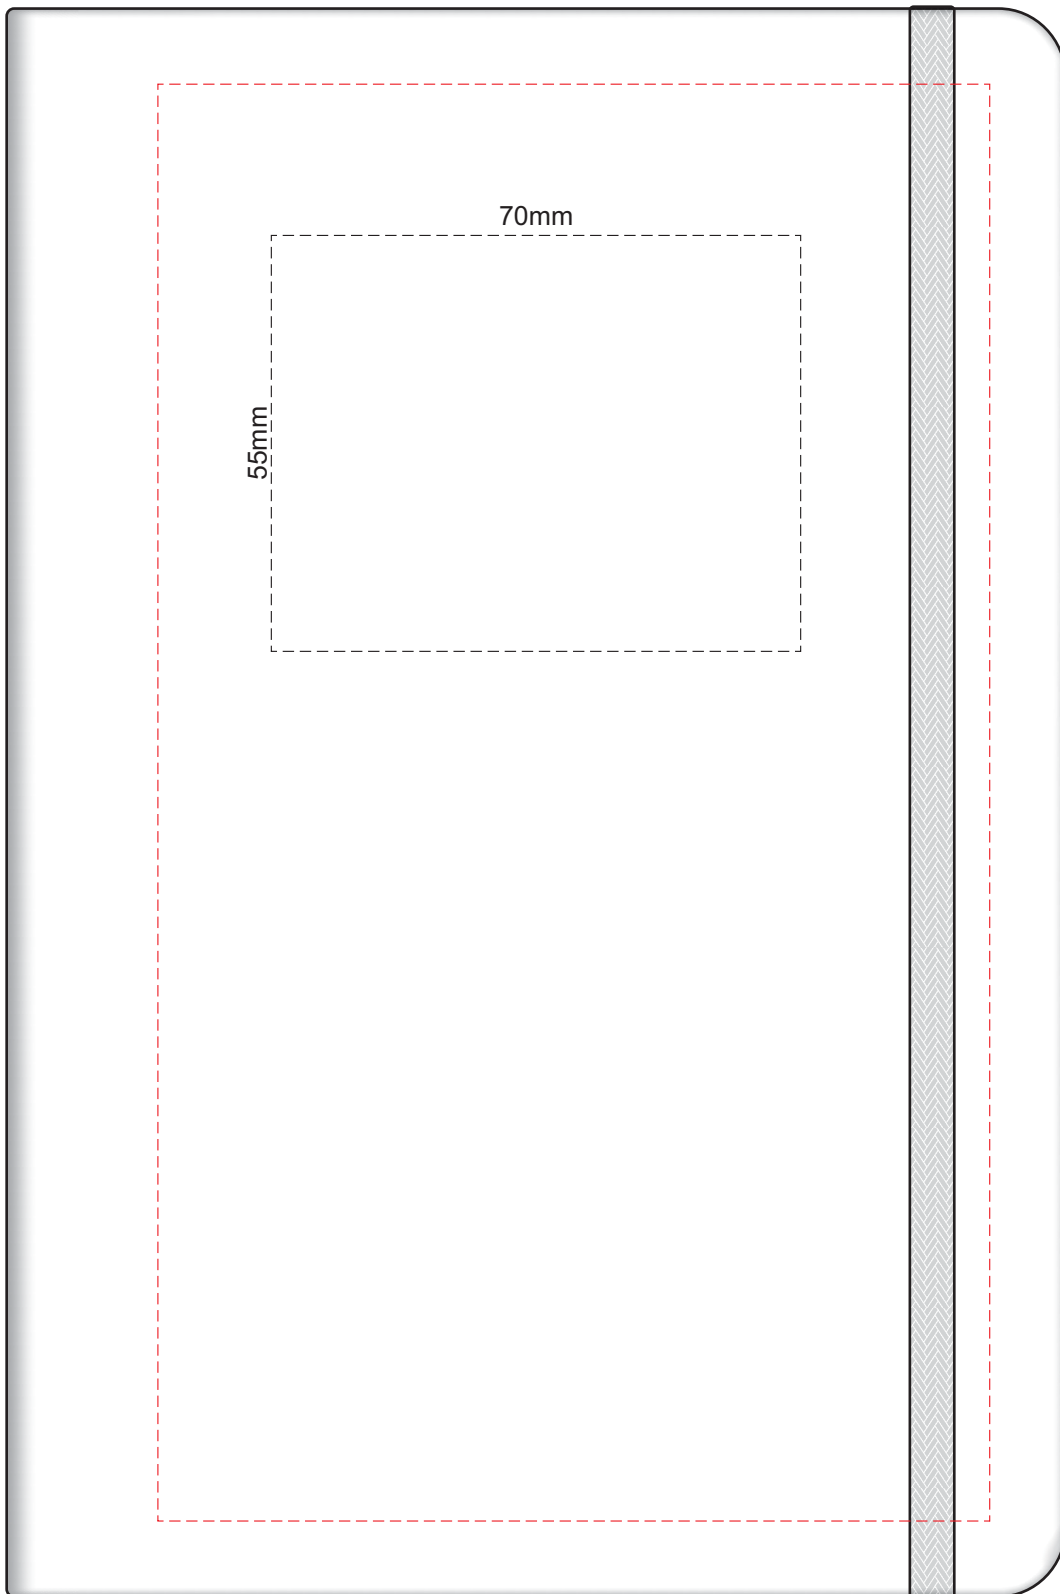

100% of Actual Size
Foil Printing Front Cover
FRONT ONLY

Ecru
Pale Yellow
Yellow
Orange
Peach
Pink
Red
Burgandy
Sage
Olive
Bright Green
Dark Green
Teal
Light Blue
Slate Blue
Dark Blue
Mauve
Purple
Grey
Black

Please note: Print area 70mm x 55mm is **moveable within the red dotted area**, the print area cannot be rotated.

- Copper Foil Print Colour
- Silver Foil Print Colour
- Gold Foil Print Colour