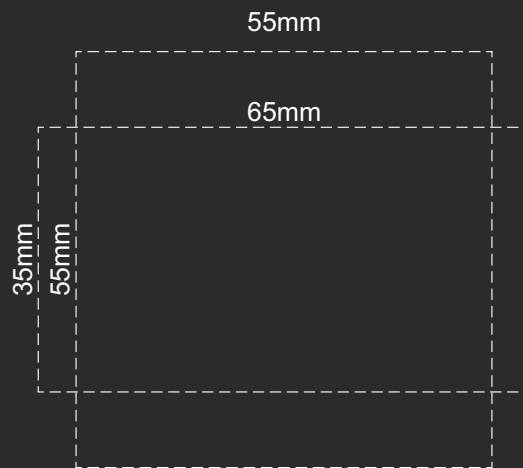

Please note: Print area 70mm x 55mm is **moveable within the red dotted area**, the print area cannot be rotated.

-  Copper Foil Print Colour
-  Silver Foil Print Colour
-  Gold Foil Print Colour

70% of Actual Size
Digital Print - Belly Band Template

Green Line = Fold Lines when assembled on notebook

Blue Line = The SIGNIFICANT PRINT AREA

(Keep all critical images & text within this box)

Black Line = Maximum print area

Pink Line = Bleed off to here

100% of Actual Size
Pad Print

Branding area can be moved **anywhere within the red line.**

100% of Actual Size
Screen Print
(One Colour Only)

158mm

200mm