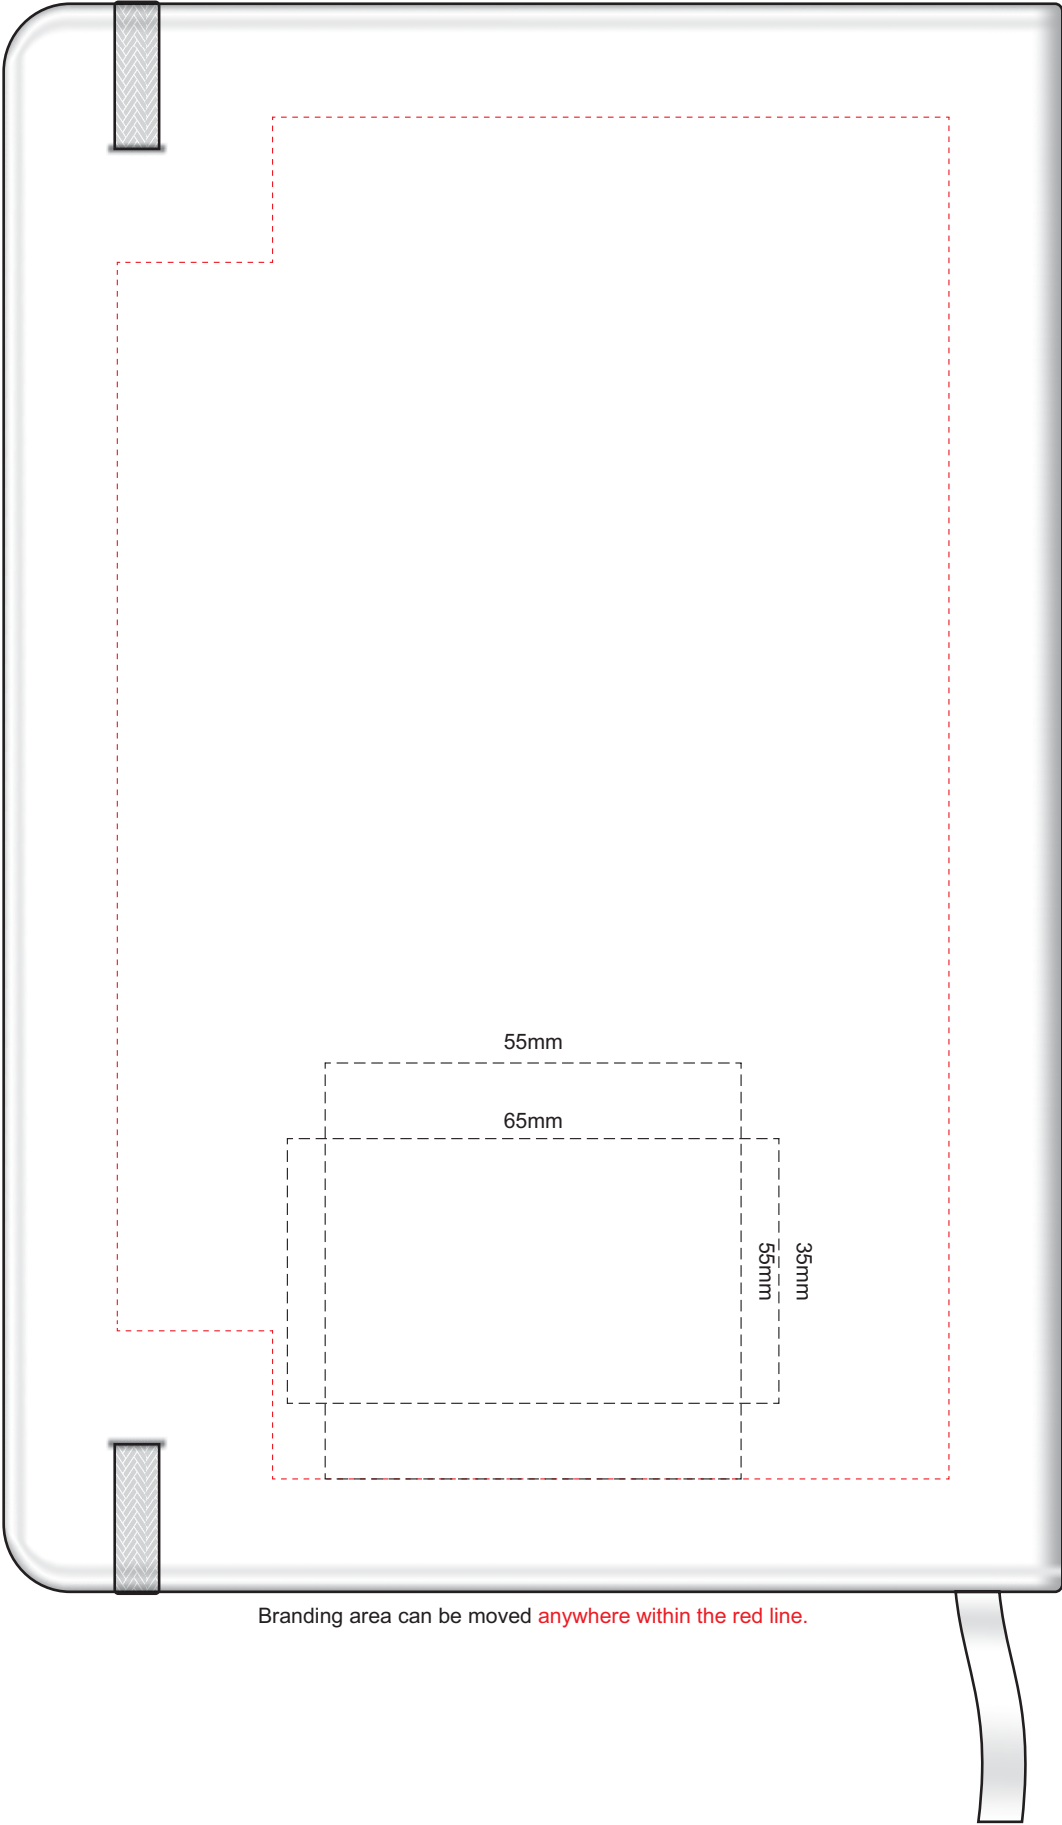

100% of Actual Size
Laser Engraving

POSITION D

POSITION E

Laser engraves to an oxidised white

100% of Actual Size
Direct Digital

POSITION D

POSITION E

100% of Actual Size
Pad Print

Ecru
Pale Yellow
Yellow
Orange
Peach
Pink
Red
Burgandy
Sage
Olive
Bright Green
Dark Green
Teal
Light Blue
Slate Blue
Dark Blue
Mauve
Purple
Grey
Black

100% of Actual Size
Pad Print BACK

Branding area can be moved **anywhere within the red line.**

Please note: Print area 70mm x 55mm is **moveable within the red dotted area**, the print area cannot be rotated.

-  Copper Foil Print Colour
-  Silver Foil Print Colour
-  Gold Foil Print Colour

70% of Actual Size
Digital Print - Belly Band Template

Branding area can be moved **anywhere within the red line.**

100% of Actual Size
Screen Print
(One Colour Only)

158mm

200mm