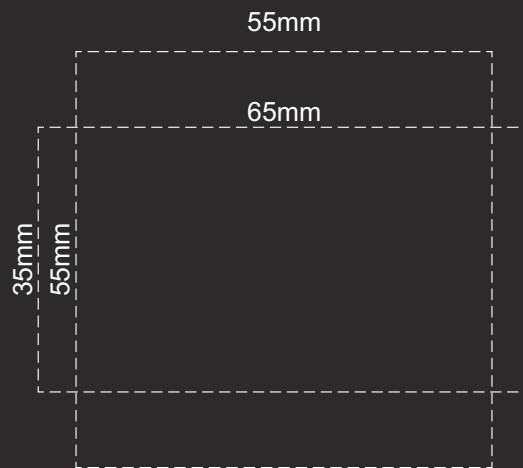

100% of Actual Size
Pad Print

Branding area can be moved **anywhere within the red line.**

100% of Actual Size
Screen Print (one colour)

100% of Actual Size
Foil Printing Front Cover
FRONT ONLY

Please note: Print area 70mm x 55mm is **moveable within the red dotted area**, the print area cannot be rotated.

-  Copper Foil Print Colour
-  Silver Foil Print Colour
-  Gold Foil Print Colour

100% of Actual Size
Thermo Debossing
Thermo Debossing XL

Print area 110 x 90mm is moveable within the XL deboss area and can rotate to suit.

100% of Actual Size
Thermo Debossing
Thermo Debossing XL

Print area 110 x 90mm is moveable within the XL deboss area and can rotate to suit.

100% of Actual Size
Pad Print

Branding area can be moved **anywhere within the red line.**

100% of Actual Size
Screen Print
(One Colour Only)

158mm

200mm