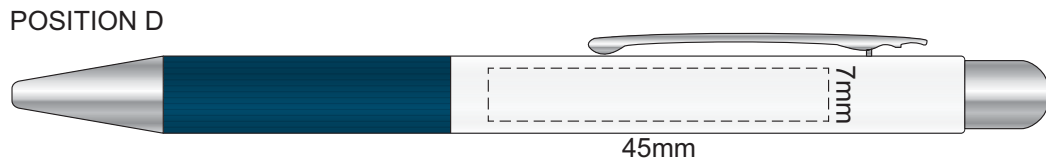

100% of Actual Size
Screen Print

100% of Actual Size
Pad Print

100% of Actual Size
Laser Engraving

 Laser engraves to an oxidised white

100% of Actual Size
Pad Print

Branding area can be moved **anywhere within the red line.**

100% of Actual Size
Pad Print

Branding area can be moved **anywhere within the red line.**

100% of Actual Size
Screen Print (one colour)

100% of Actual Size
Foil Printing Front Cover
FRONT ONLY

Please note: Print area 70mm x 55mm is **moveable within the red dotted area**, the print area cannot be rotated.

-  Copper Foil Print Colour
-  Silver Foil Print Colour
-  Gold Foil Print Colour

100% of Actual Size
Thermo Debossing
Thermo Debossing XL

Print area 110 x 90mm is moveable within the XL deboss area and can rotate to suit.

100% of Actual Size
Thermo Debossing
Thermo Debossing XL

Print area 110 x 90mm is moveable within the XL deboss area and can rotate to suit.

100% of Actual Size
Pad Print

Branding area can be moved **anywhere within the red line.**