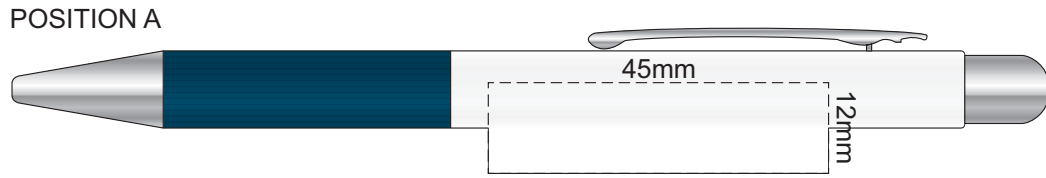

100% of Actual Size
Screen Print

100% of Actual Size
Pad Print

100% of Actual Size
Laser Engraving

 Laser engraves to an oxidised white

100% of Actual Size
Pad Print

Branding area can be moved **anywhere within the red line.**

100% of Actual Size
Pad Print

Branding area can be moved **anywhere within the red line.**

100% of Actual Size
Screen Print (one colour)

100% of Actual Size
Foil Printing Front Cover
FRONT ONLY

Please note: Print area 70mm x 55mm is **moveable within the red dotted area**, the print area cannot be rotated.

-  Copper Foil Print Colour
-  Silver Foil Print Colour
-  Gold Foil Print Colour

100% of Actual Size
Thermo Debossing
Thermo Debossing XL

Print area 110 x 90mm is moveable within the XL deboss area and can rotate to suit.

100% of Actual Size
Thermo Debossing
Thermo Debossing XL

Print area 110 x 90mm is moveable within the XL deboss area and can rotate to suit.

100% of Actual Size
Pad Print

Branding area can be moved **anywhere within the red line.**