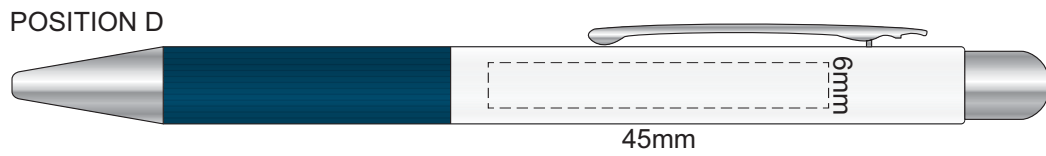

100% of Actual Size
Screen Print

100% of Actual Size
Pad Print

100% of Actual Size
Laser Engraving

 Laser engraves to an oxidised white

100% of Actual Size
Pad Print

Branding area can be moved **anywhere within the red line.**

100% of Actual Size
Pad Print

Branding area can be moved **anywhere within the red line.**

100% of Actual Size
Screen Print (one colour)

100% of Actual Size
Foil Printing Front Cover
FRONT ONLY

Please note: Print area 70mm x 55mm is **moveable within the red dotted area**, the print area cannot be rotated.

-  Copper Foil Print Colour
-  Silver Foil Print Colour
-  Gold Foil Print Colour

100% of Actual Size
Thermo Debossing
Thermo Debossing XL

Print area 110 x 90mm is moveable within the XL deboss area and can rotate to suit.

100% of Actual Size
Thermo Debossing
Thermo Debossing XL

Print area 110 x 90mm is moveable within the XL deboss area and can rotate to suit.

100% of Actual Size
Pad Print

Branding area can be moved **anywhere within the red line.**