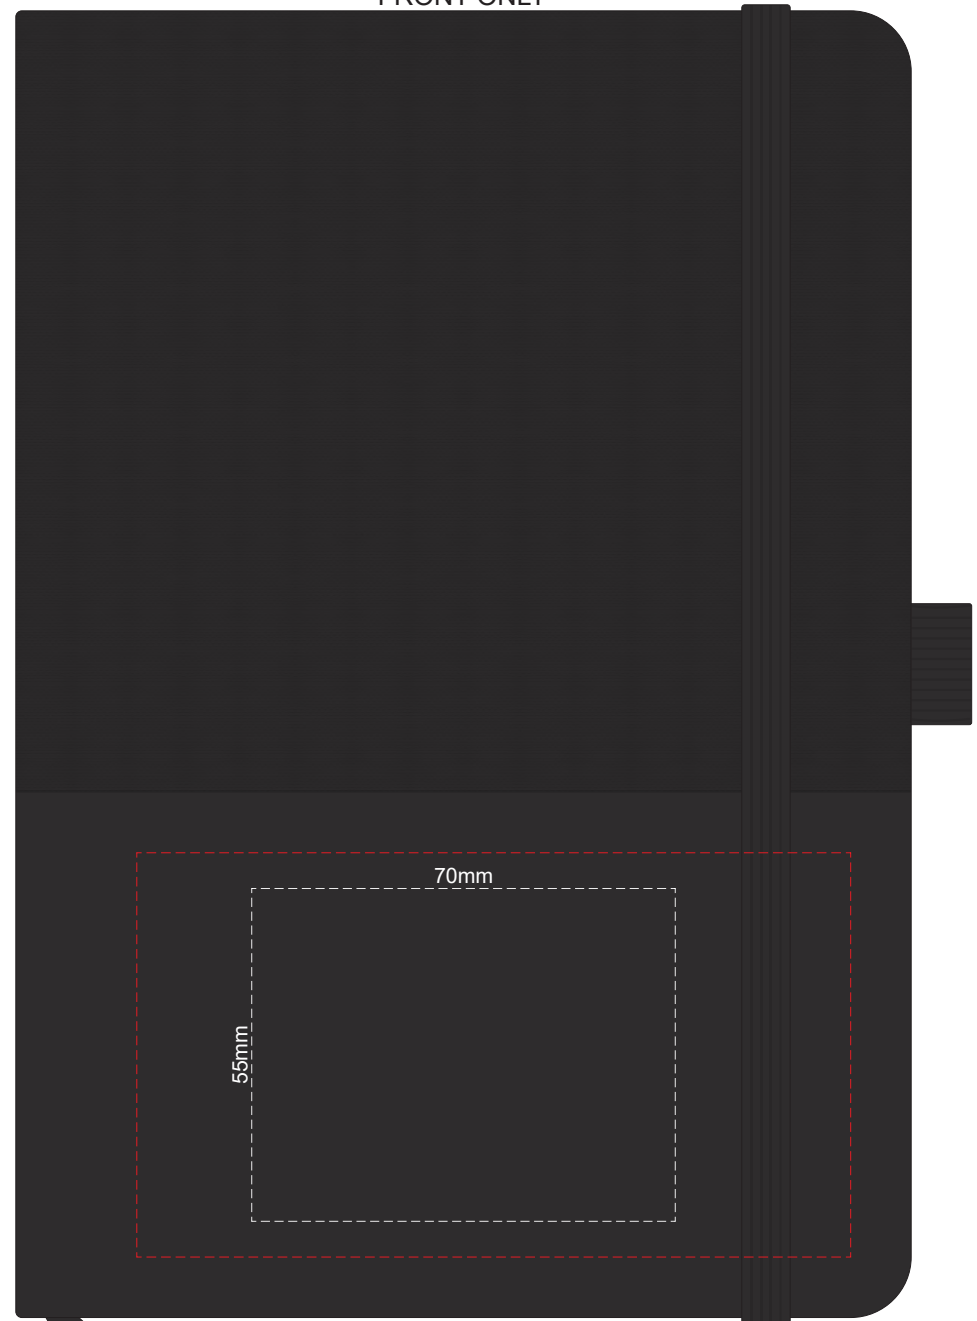

POSITION E

Engraves to an
Oxidised White

80% of Actual Size
Pad Print
FRONT

Branding area can be moved **anywhere within the red line.**

80% of Actual Size
Pad Print
FRONT

Branding area can be moved **anywhere within the red line.**

80% of Actual Size
Screen Print (One Colour Only)
Direct Digital
FRONT

80% of Actual Size
Screen Print (One Colour Only)
Direct Digital
FRONT

80% of Actual Size
Debossing
FRONT

80% of Actual Size
Debossing
FRONT

80% of Actual Size
Foil Printing Front Cover
FRONT ONLY

80% of Actual Size
Foil Printing Front Cover
FRONT ONLY

Please note: Print area 70mm x 55mm is **moveable within the red dotted area**, the print area cannot be rotated.

-  Copper Foil Print Colour
-  Silver Foil Print Colour
-  Gold Foil Print Colour

Please note: Print area 70mm x 55mm is **moveable within the red dotted area**, the print area cannot be rotated.

-  Copper Foil Print Colour
-  Silver Foil Print Colour
-  Gold Foil Print Colour