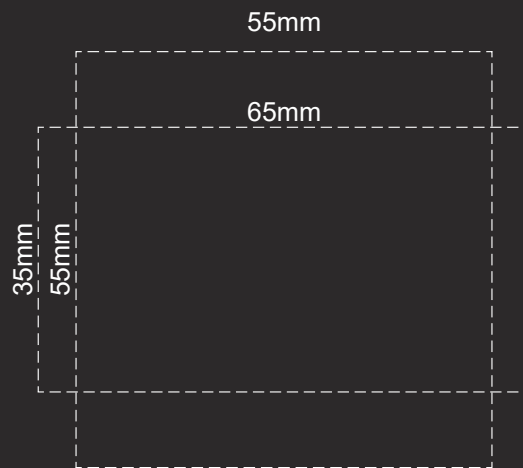

-  Copper Foil Print Colour
-  Silver Foil Print Colour
-  Gold Foil Print Colour

Please note: Print area 70mm x 55mm is **moveable within the red dotted area**, the print area cannot be rotated.

-  Copper Foil Print Colour
-  Silver Foil Print Colour
-  Gold Foil Print Colour

- Green Line = Fold Lines when assembled on notebook
- Blue Line = The SIGNIFICANT PRINT AREA
(Keep all critical images & text within this box)
- Black Line = Maximum print area
- Pink Line = Bleed off to here

25% of Actual Size

Belly Band Assembled on Notebook

Please note that some of the artwork will be covered by the notebook closure strap when assembled.

100% of Actual Size
Pad Print

Branding area can be moved **anywhere within the red line.**

100% of Actual Size
Screen Print
(One Colour Only)

158mm

200mm