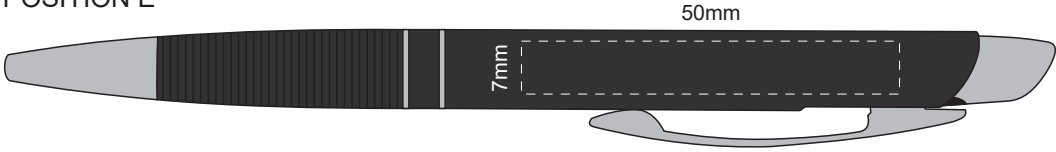

100% of Actual Size
Screen Print

POSITION A

100% of Actual Size
Pad Print
Laser Engraving

POSITION D

POSITION E

 Engraves to an Oxidised White

100% of Actual Size
Screen Print

POSITION A

100% of Actual Size
Pad Print
Laser Engraving

POSITION D

POSITION E

 Engraves to an Oxidised White

100% of Actual Size
Screen Print

POSITION A

100% of Actual Size
Pad Print
Laser Engraving

POSITION D

POSITION E

Engraves to an
Oxidised White

80% of Actual Size
Pad Print
FRONT

Branding area can be moved **anywhere within the red line.**

80% of Actual Size
Pad Print
FRONT

Branding area can be moved **anywhere within the red line.**