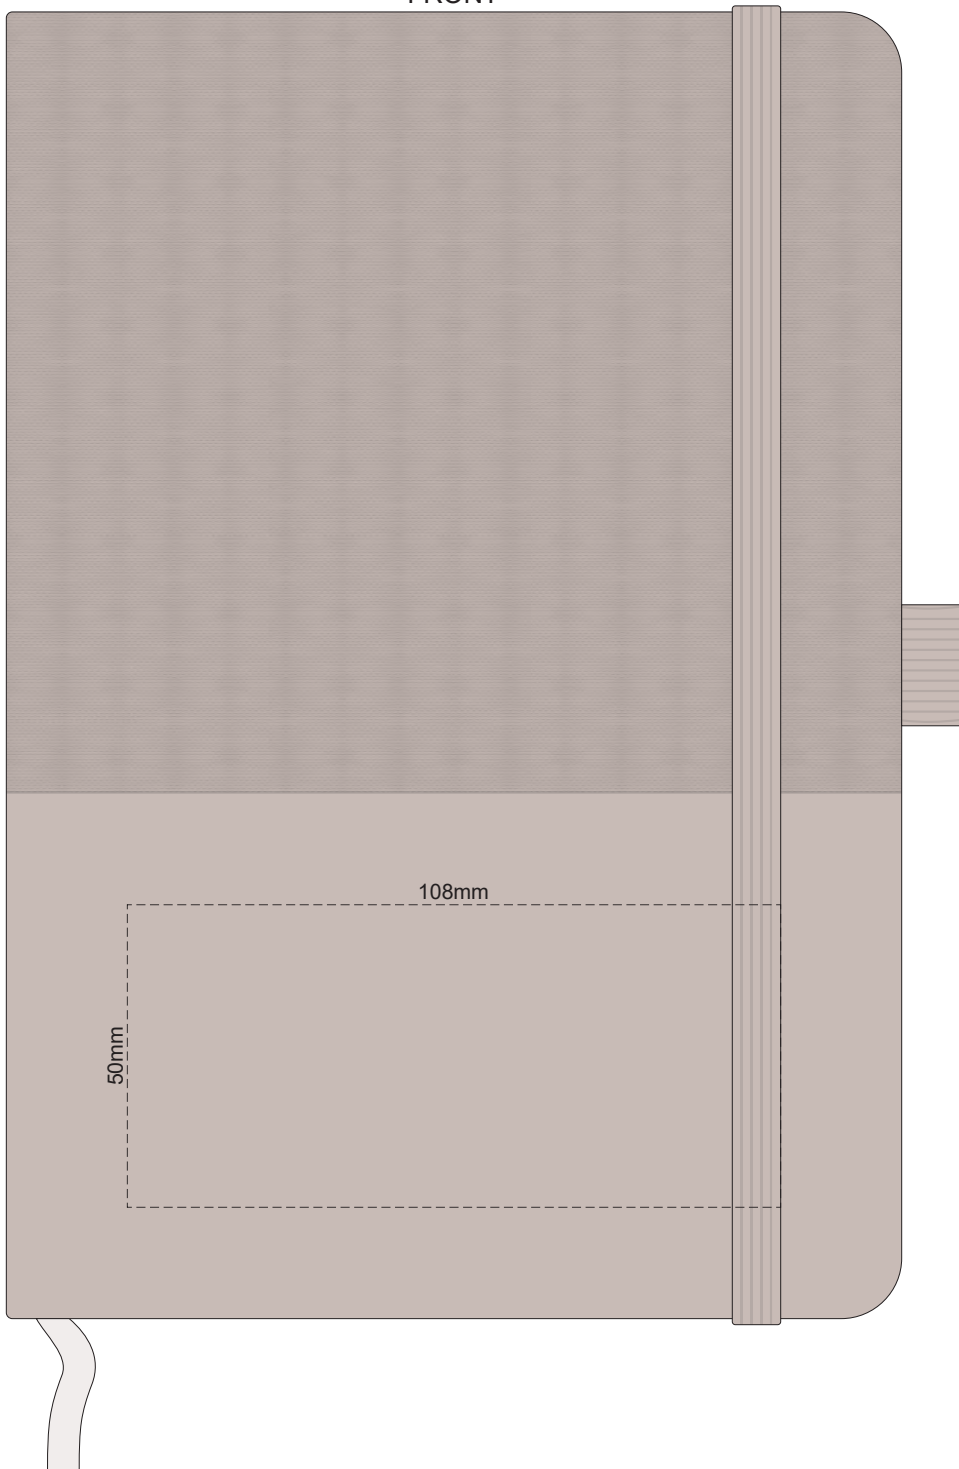

POSITION E

Engraves to an
Oxidised White

80% of Actual Size
Pad Print
FRONT

Branding area can be moved **anywhere within the red line.**

80% of Actual Size
Pad Print
FRONT

Branding area can be moved **anywhere within the red line.**

80% of Actual Size
Screen Print (One Colour Only)
Direct Digital
FRONT

80% of Actual Size
Screen Print (One Colour Only)
Direct Digital
FRONT

80% of Actual Size
Debossing
FRONT

80% of Actual Size
Debossing
FRONT

80% of Actual Size
Foil Printing Front Cover
FRONT ONLY

80% of Actual Size
Foil Printing Front Cover
FRONT ONLY

Please note: Print area 70mm x 55mm is **moveable within the red dotted area**, the print area cannot be rotated.

-  Copper Foil Print Colour
-  Silver Foil Print Colour
-  Gold Foil Print Colour

Please note: Print area 70mm x 55mm is **moveable within the red dotted area**, the print area cannot be rotated.

-  Copper Foil Print Colour
-  Silver Foil Print Colour
-  Gold Foil Print Colour