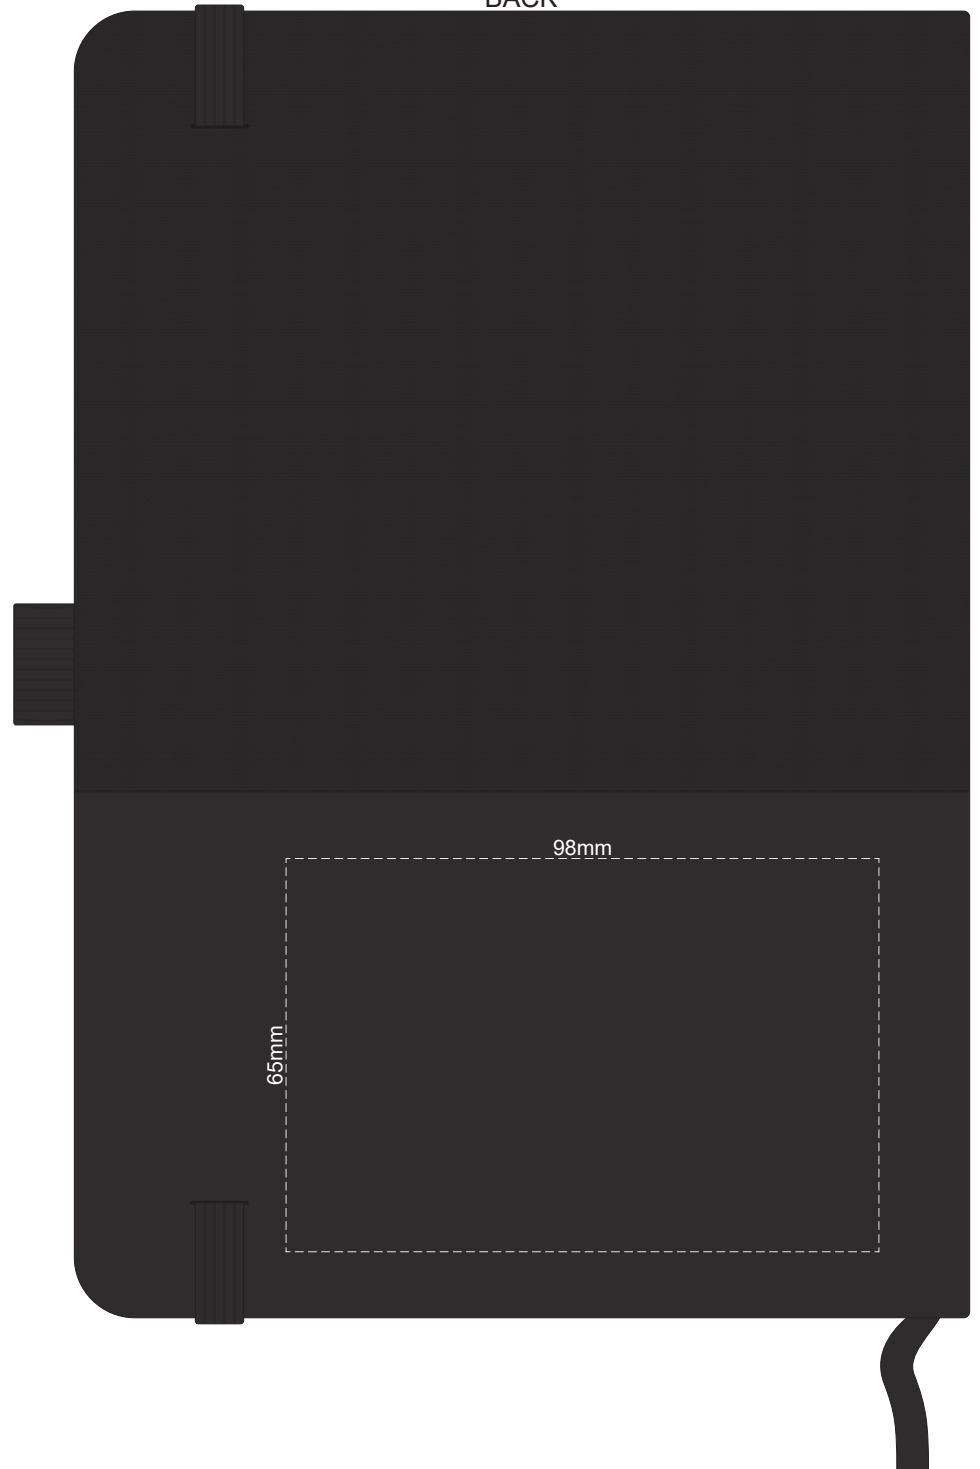

-  Copper Foil Print Colour
-  Silver Foil Print Colour
-  Gold Foil Print Colour

Please note: Print area 70mm x 55mm is **moveable within the red dotted area**, the print area cannot be rotated.

-  Copper Foil Print Colour
-  Silver Foil Print Colour
-  Gold Foil Print Colour

80% of Actual Size
Pad Print
BACK

Branding area can be moved anywhere within the red line.

80% of Actual Size
Pad Print
BACK

Branding area can be moved anywhere within the red line.

80% of Actual Size
Screen Print
BACK

80% of Actual Size
Screen Print
BACK

80% of Actual Size
Debossing
BACK

80% of Actual Size
Debossing
BACK

60% of Actual Size
Digital Print - Belly Band Template

Artwork will be printed directly onto the product via CMYK printing (no white), colours will not be vibrant due to white ink not being available for this process