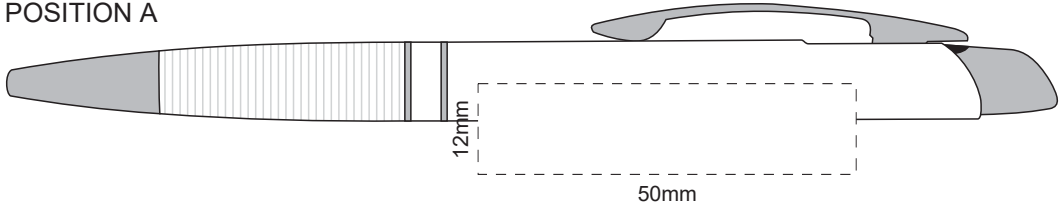

100% of Actual Size
Screen Print

POSITION A

100% of Actual Size
Pad Print
Laser Engraving

POSITION D

POSITION E

 Engraves to an Oxidised White

100% of Actual Size
Screen Print

POSITION A

100% of Actual Size
Pad Print
Laser Engraving

POSITION D

POSITION E

 Engraves to an Oxidised White

100% of Actual Size
Screen Print

POSITION A

100% of Actual Size
Pad Print
Laser Engraving

POSITION D

POSITION E

Engraves to an
Oxidised White

80% of Actual Size
Pad Print
FRONT

Branding area can be moved **anywhere within the red line.**

80% of Actual Size
Pad Print
FRONT

Branding area can be moved **anywhere within the red line.**