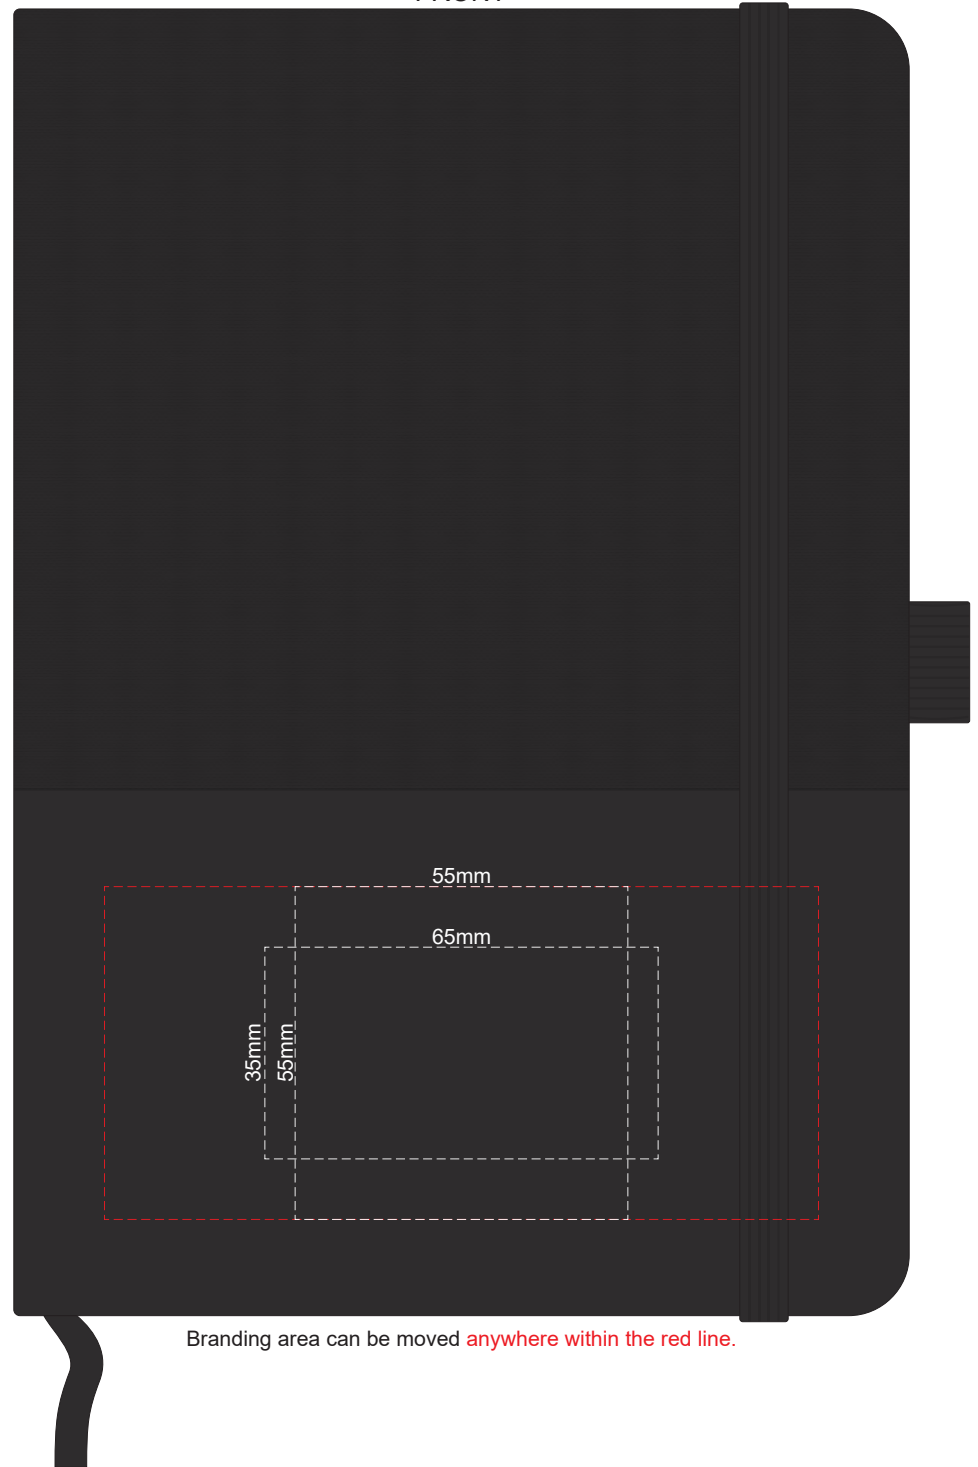

100% of Actual Size
Screen Print

POSITION A

100% of Actual Size
Pad Print
Laser Engraving

POSITION D

POSITION E

 Engraves to an Oxidised White

100% of Actual Size
Screen Print

POSITION A

POSITION E

Engraves to an
Oxidised White

80% of Actual Size
Pad Print
FRONT

Branding area can be moved **anywhere within the red line.**

80% of Actual Size
Pad Print
FRONT

Branding area can be moved **anywhere within the red line.**

80% of Actual Size
Screen Print (One Colour Only)
Direct Digital
FRONT

80% of Actual Size
Screen Print (One Colour Only)
Direct Digital
FRONT

80% of Actual Size
Debossing
FRONT

80% of Actual Size
Debossing
FRONT

-  Copper Foil Print Colour
-  Silver Foil Print Colour
-  Gold Foil Print Colour

Please note: Print area 70mm x 55mm is **moveable within the red dotted area**, the print area cannot be rotated.

-  Copper Foil Print Colour
-  Silver Foil Print Colour
-  Gold Foil Print Colour