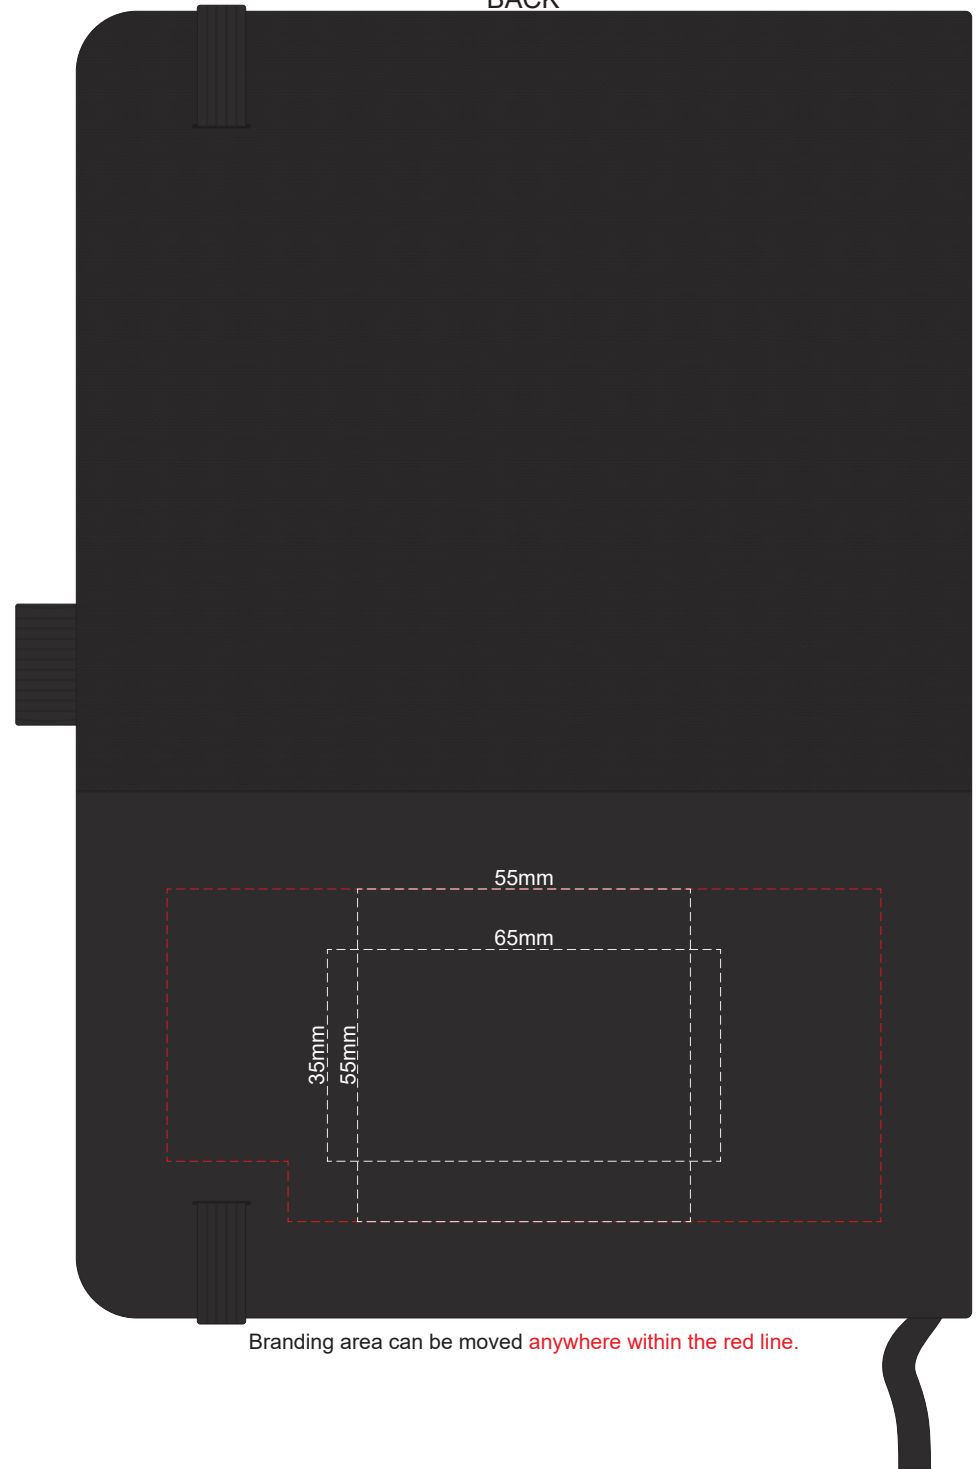

80% of Actual Size
Foil Printing Front Cover
FRONT ONLY

80% of Actual Size
Foil Printing Front Cover
FRONT ONLY

Please note: Print area 70mm x 55mm is **moveable within the red dotted area**, the print area cannot be rotated.

-  Copper Foil Print Colour
-  Silver Foil Print Colour
-  Gold Foil Print Colour

Please note: Print area 70mm x 55mm is **moveable within the red dotted area**, the print area cannot be rotated.

-  Copper Foil Print Colour
-  Silver Foil Print Colour
-  Gold Foil Print Colour

80% of Actual Size
Pad Print
BACK

Branding area can be moved anywhere within the red line.

80% of Actual Size
Pad Print
BACK

Branding area can be moved anywhere within the red line.

80% of Actual Size
Screen Print
BACK

80% of Actual Size
Screen Print
BACK

80% of Actual Size
Debossing
BACK

80% of Actual Size
Debossing
BACK

60% of Actual Size
Digital Print - Belly Band Template

Artwork will be printed directly onto the product via CMYK printing (no white), colours will not be vibrant due to white ink not being available for this process