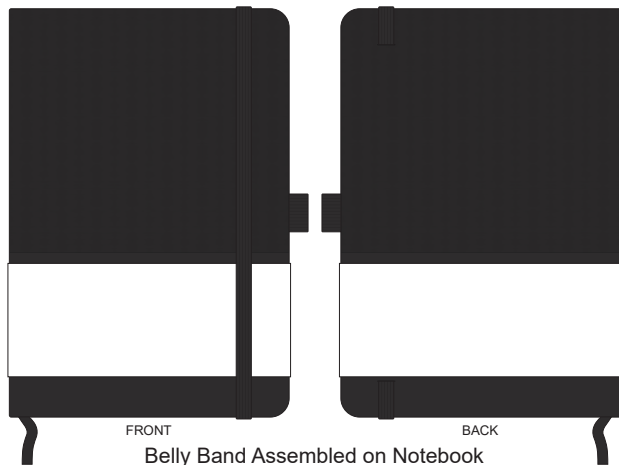

25% of Actual Size

Belly Band Assembled on Notebook

Please note that some of the artwork will be covered by the notebook closure strap when assembled.