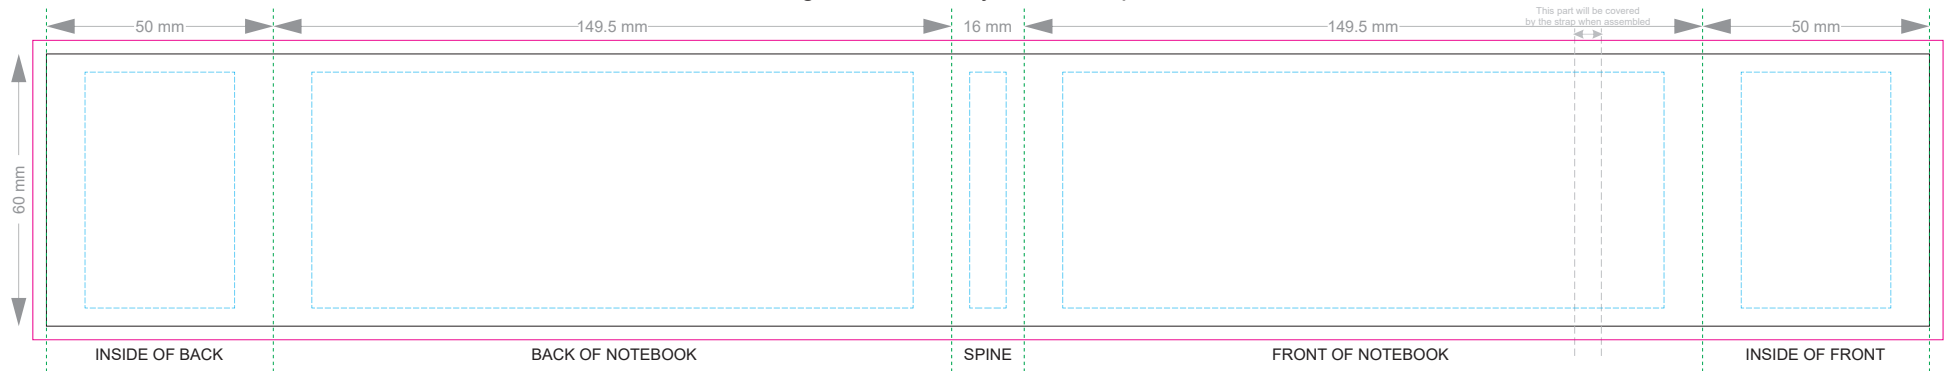

60% of Actual Size
Digital Print - Belly Band Template

Artwork will be printed directly onto the product via CMYK printing (no white), colours will not be vibrant due to white ink not being available for this process

- Green Line = Fold Lines when assembled on notebook
- Blue Line = The SIGNIFICANT PRINT AREA
  (Keep all critical images & text within this box)
- Black Line = Maximum print area
- Pink Line = Bleed off to here