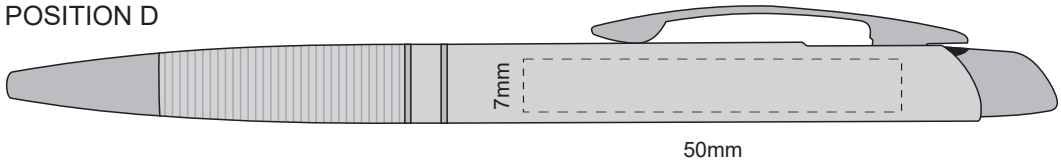

100% of Actual Size
Screen Print

POSITION A

100% of Actual Size
Pad Print
Laser Engraving

POSITION D

POSITION E

 Engraves to an Oxidised White

100% of Actual Size
Screen Print

POSITION A

100% of Actual Size
Pad Print
Laser Engraving

POSITION D

POSITION E

 Engraves to an Oxidised White

100% of Actual Size
Screen Print

POSITION A

100% of Actual Size
Pad Print
Laser Engraving

POSITION D

POSITION E

Engraves to an
Oxidised White

80% of Actual Size
Pad Print
FRONT

Branding area can be moved **anywhere within the red line.**

80% of Actual Size
Pad Print
FRONT

Branding area can be moved **anywhere within the red line.**