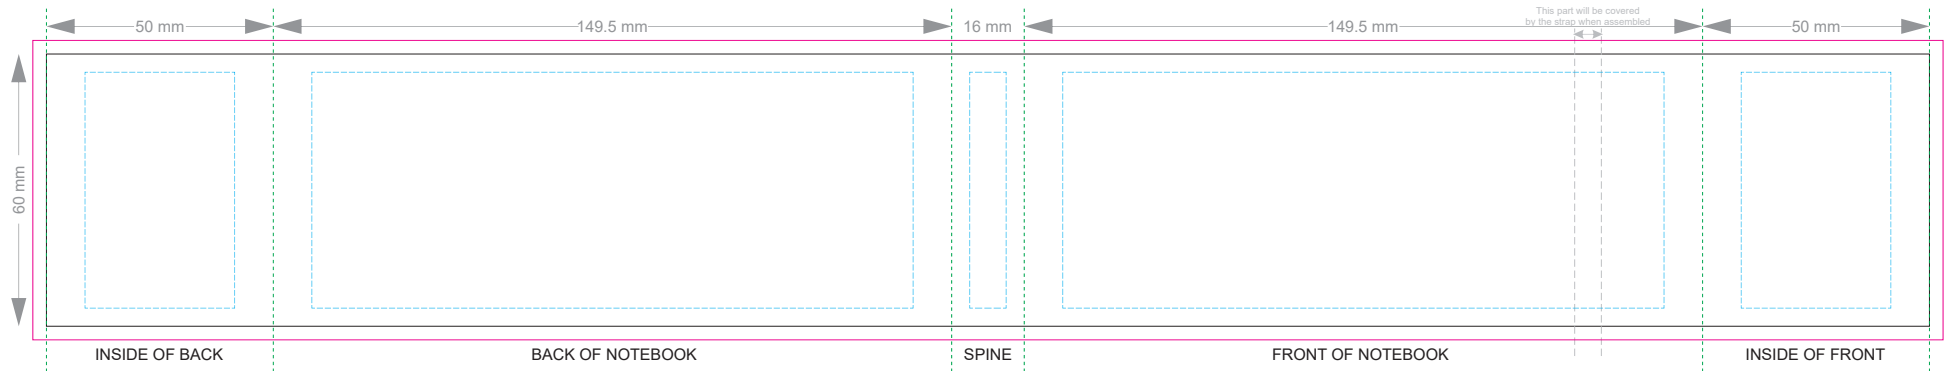

80% of Actual Size
Pad Print
BACK

Branding area can be moved anywhere within the red line.

80% of Actual Size
Pad Print
BACK

Branding area can be moved anywhere within the red line.

80% of Actual Size
Screen Print
BACK

80% of Actual Size
Screen Print
BACK

80% of Actual Size
Debossing
BACK

80% of Actual Size
Debossing
BACK

60% of Actual Size
Digital Print - Belly Band Template

Artwork will be printed directly onto the product via CMYK printing (no white), colours will not be vibrant due to white ink not being available for this process

Green Line = Fold Lines when assembled on notebook

Blue Line = The SIGNIFICANT PRINT AREA

(Keep all critical images & text within this box)

Black Line = Maximum print area

Pink Line = Bleed off to here

25% of Actual Size

100% of Actual Size
Screen Print
(One Colour Only)

158mm

200mm