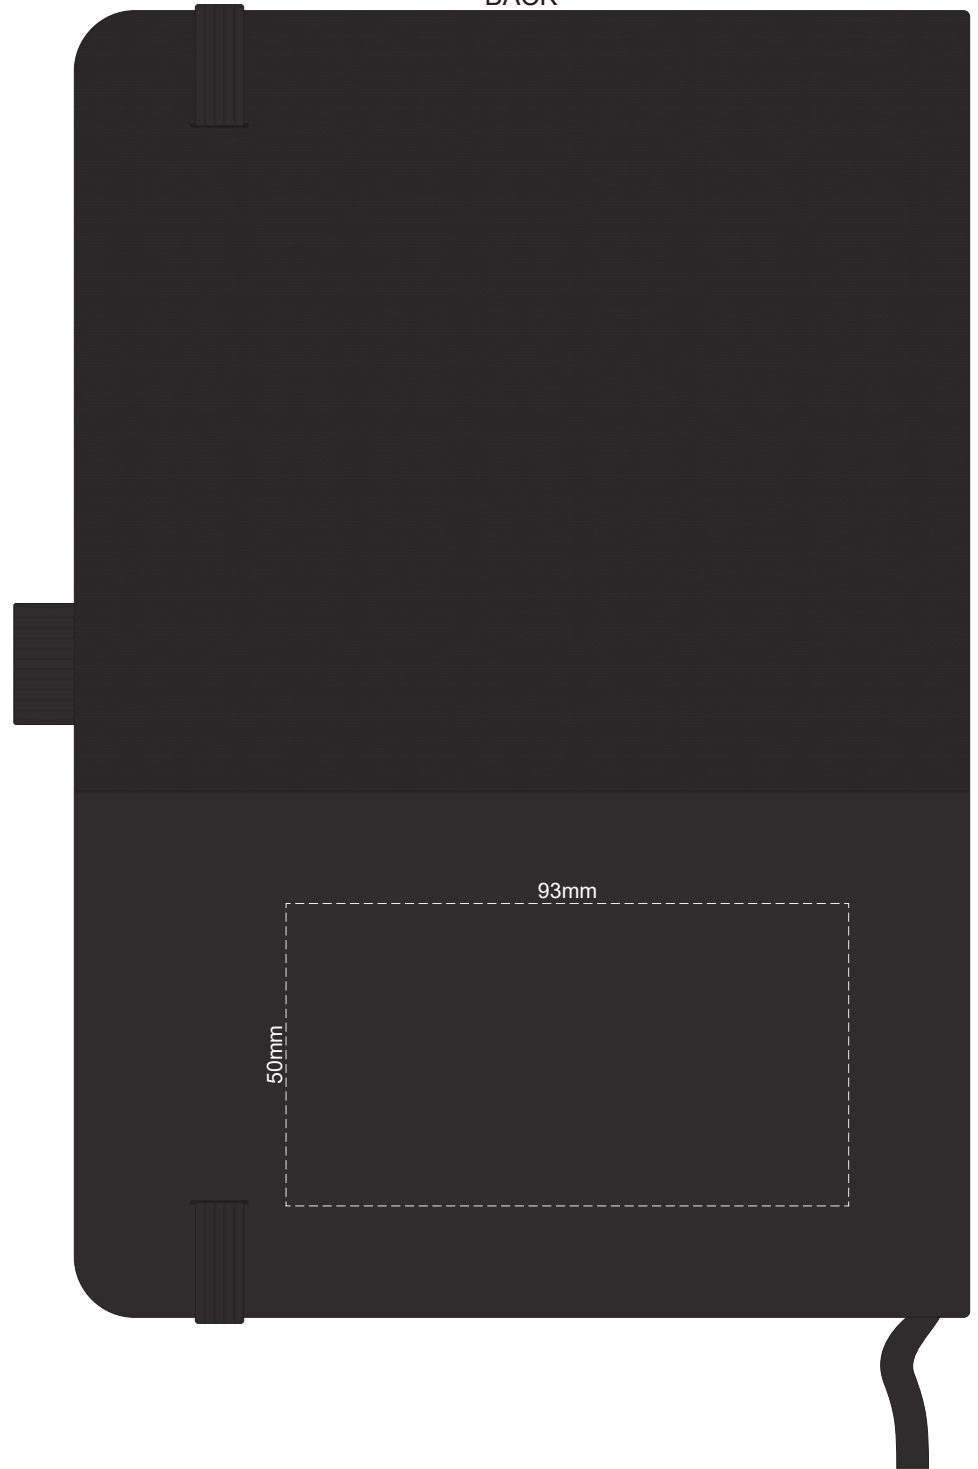

-  Copper Foil Print Colour
-  Silver Foil Print Colour
-  Gold Foil Print Colour

Please note: Print area 70mm x 55mm is **moveable within the red dotted area**, the print area cannot be rotated.

-  Copper Foil Print Colour
-  Silver Foil Print Colour
-  Gold Foil Print Colour

80% of Actual Size
Pad Print
BACK

Branding area can be moved anywhere within the red line.

80% of Actual Size
Pad Print
BACK

Branding area can be moved anywhere within the red line.

80% of Actual Size
Screen Print
BACK

80% of Actual Size
Screen Print
BACK

80% of Actual Size
Debossing
BACK

80% of Actual Size
Debossing
BACK

60% of Actual Size
Digital Print - Belly Band Template

Artwork will be printed directly onto the product via CMYK printing (no white), colours will not be vibrant due to white ink not being available for this process