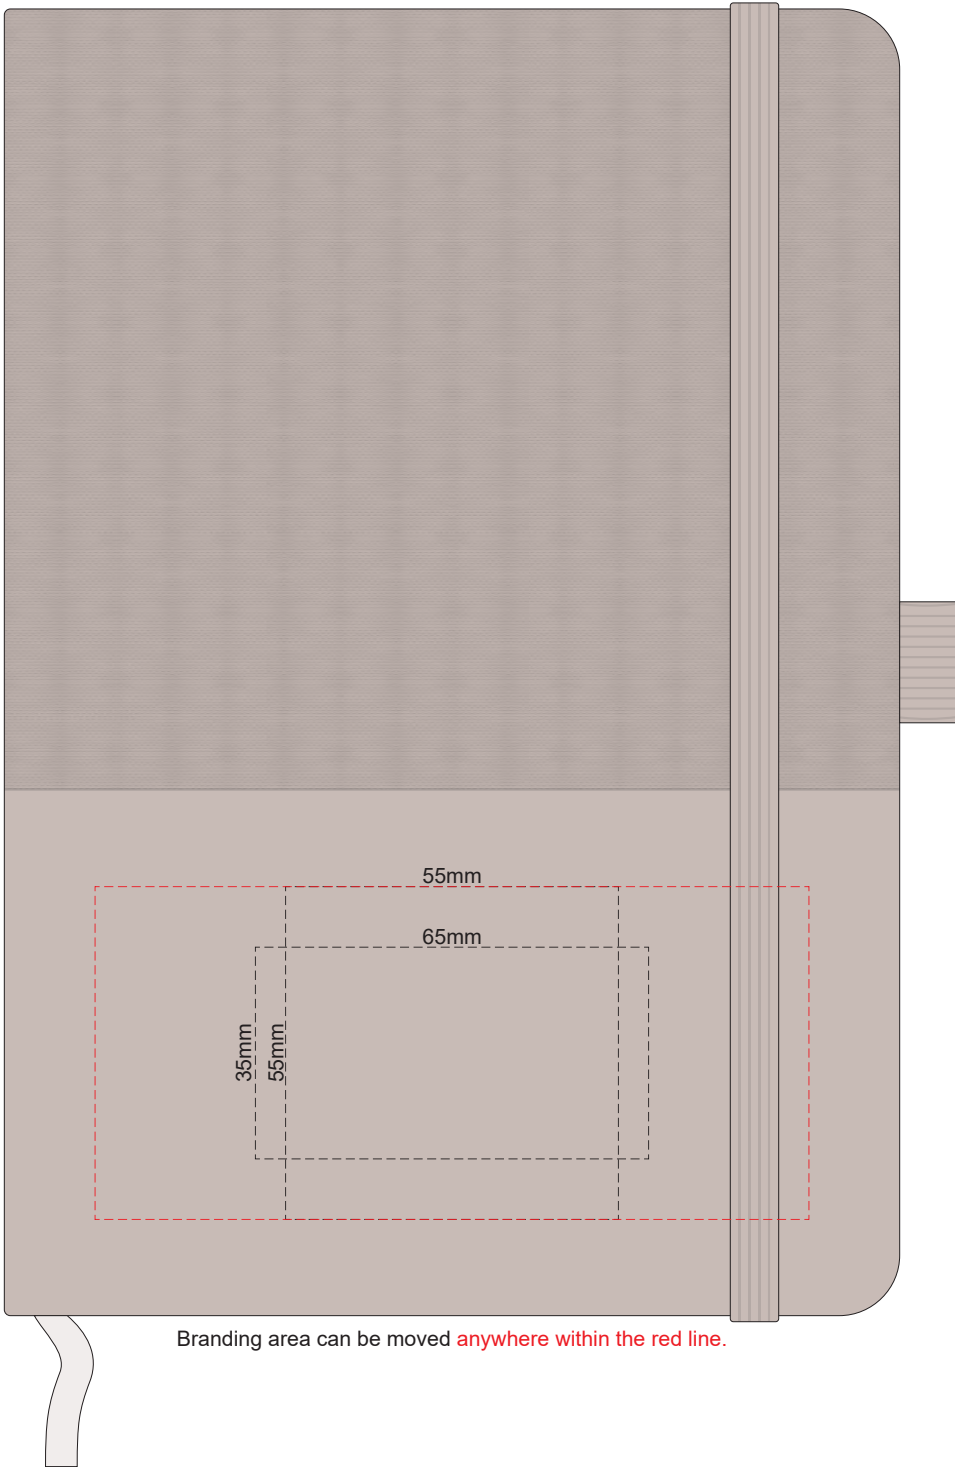

100% of Actual Size
Screen Print

POSITION A

100% of Actual Size
Pad Print
Laser Engraving

POSITION D

POSITION E

 Engraves to an Oxidised White

100% of Actual Size
Screen Print

POSITION A

100% of Actual Size
Pad Print
Laser Engraving

POSITION D

POSITION E

 Engraves to an Oxidised White

100% of Actual Size
Screen Print

POSITION A

100% of Actual Size
Pad Print
Laser Engraving

POSITION D

POSITION E

Engraves to an
Oxidised White

80% of Actual Size
Pad Print
FRONT

Branding area can be moved **anywhere within the red line.**

80% of Actual Size
Pad Print
FRONT

Branding area can be moved **anywhere within the red line.**

80% of Actual Size
Screen Print (One Colour Only)
Direct Digital
FRONT

80% of Actual Size
Screen Print (One Colour Only)
Direct Digital
FRONT

80% of Actual Size
Debossing
FRONT

80% of Actual Size
Debossing
FRONT