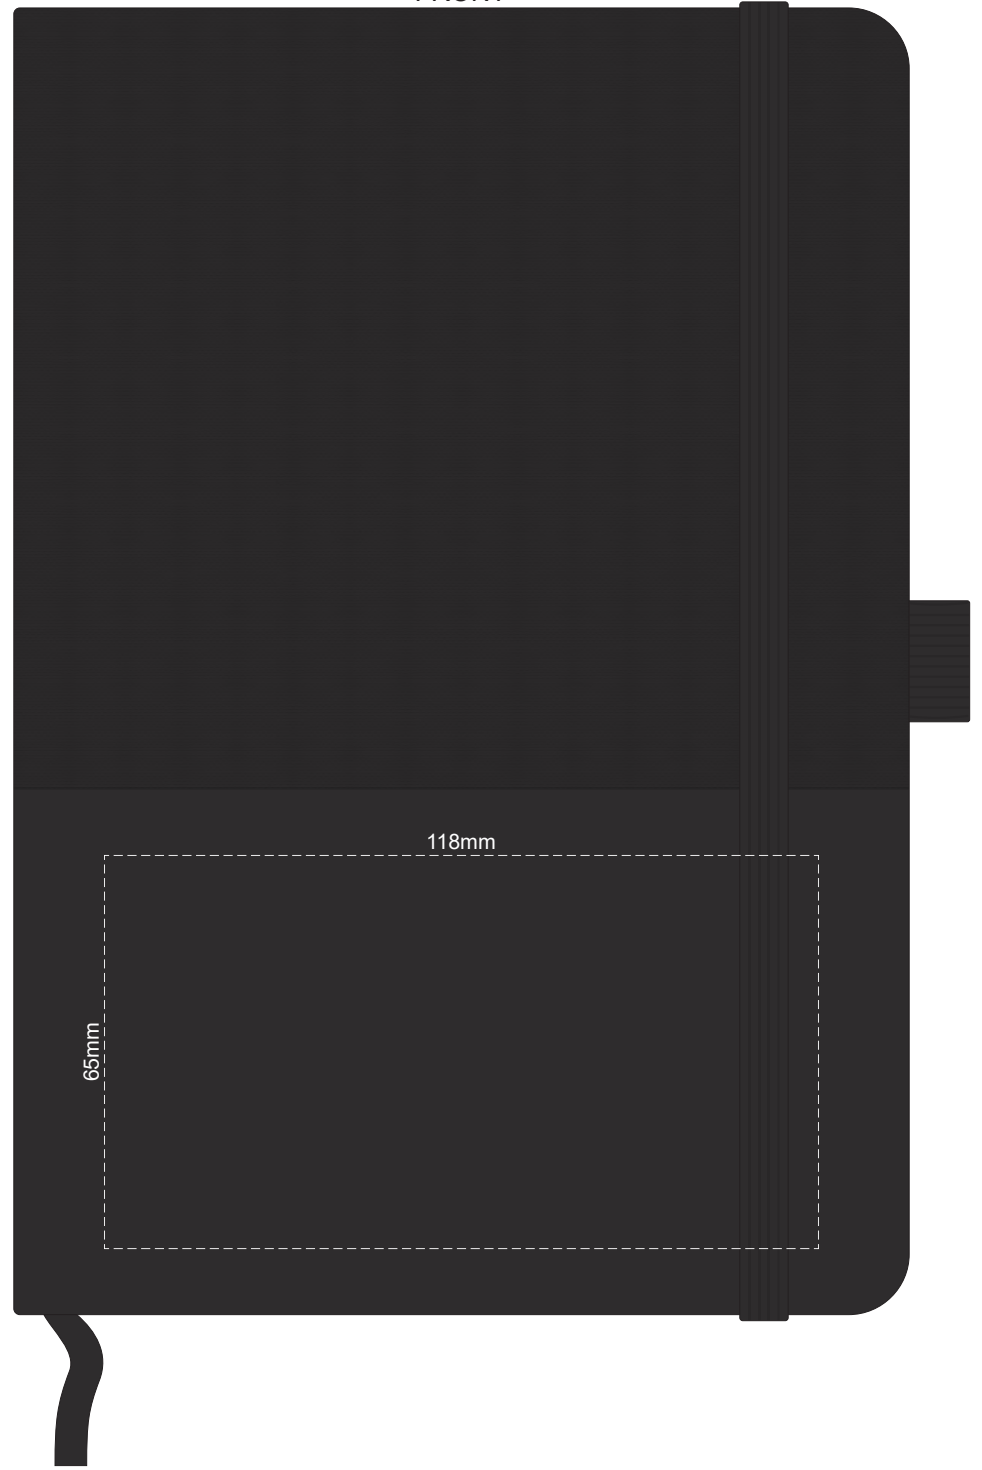

POSITION E

Engraves to an
Oxidised White

80% of Actual Size
Pad Print
FRONT

Branding area can be moved **anywhere within the red line.**

80% of Actual Size
Pad Print
FRONT

Branding area can be moved **anywhere within the red line.**

80% of Actual Size
Screen Print (One Colour Only)
Direct Digital
FRONT

80% of Actual Size
Screen Print (One Colour Only)
Direct Digital
FRONT

80% of Actual Size
Debossing
FRONT

80% of Actual Size
Debossing
FRONT

80% of Actual Size
Foil Printing Front Cover
FRONT ONLY

80% of Actual Size
Foil Printing Front Cover
FRONT ONLY

Please note: Print area 70mm x 55mm is **moveable within the red dotted area**, the print area cannot be rotated.

-  Copper Foil Print Colour
-  Silver Foil Print Colour
-  Gold Foil Print Colour

Please note: Print area 70mm x 55mm is **moveable within the red dotted area**, the print area cannot be rotated.

-  Copper Foil Print Colour
-  Silver Foil Print Colour
-  Gold Foil Print Colour