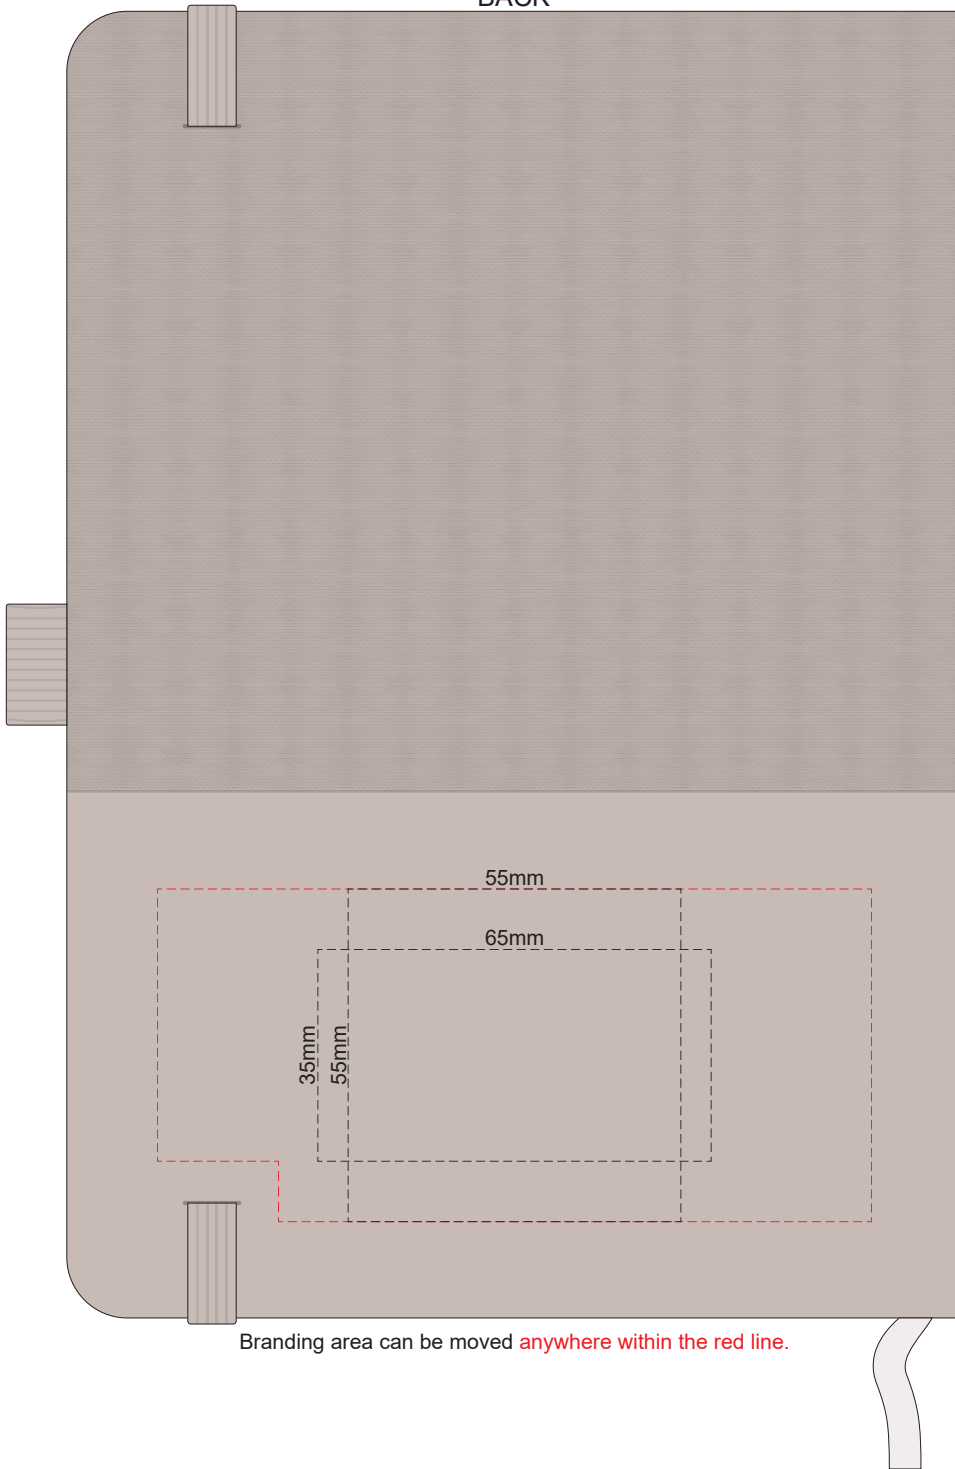

80% of Actual Size
Screen Print (One Colour Only)
Direct Digital
FRONT

80% of Actual Size
Screen Print (One Colour Only)
Direct Digital
FRONT

80% of Actual Size
Debossing
FRONT

80% of Actual Size
Debossing
FRONT

80% of Actual Size
Foil Printing Front Cover
FRONT ONLY

80% of Actual Size
Foil Printing Front Cover
FRONT ONLY

Please note: Print area 70mm x 55mm is **moveable within the red dotted area**, the print area cannot be rotated.

-  Copper Foil Print Colour
-  Silver Foil Print Colour
-  Gold Foil Print Colour

Please note: Print area 70mm x 55mm is **moveable within the red dotted area**, the print area cannot be rotated.

-  Copper Foil Print Colour
-  Silver Foil Print Colour
-  Gold Foil Print Colour

80% of Actual Size
Pad Print
BACK

Branding area can be moved anywhere within the red line.

80% of Actual Size
Pad Print
BACK

Branding area can be moved anywhere within the red line.

80% of Actual Size
Screen Print
BACK