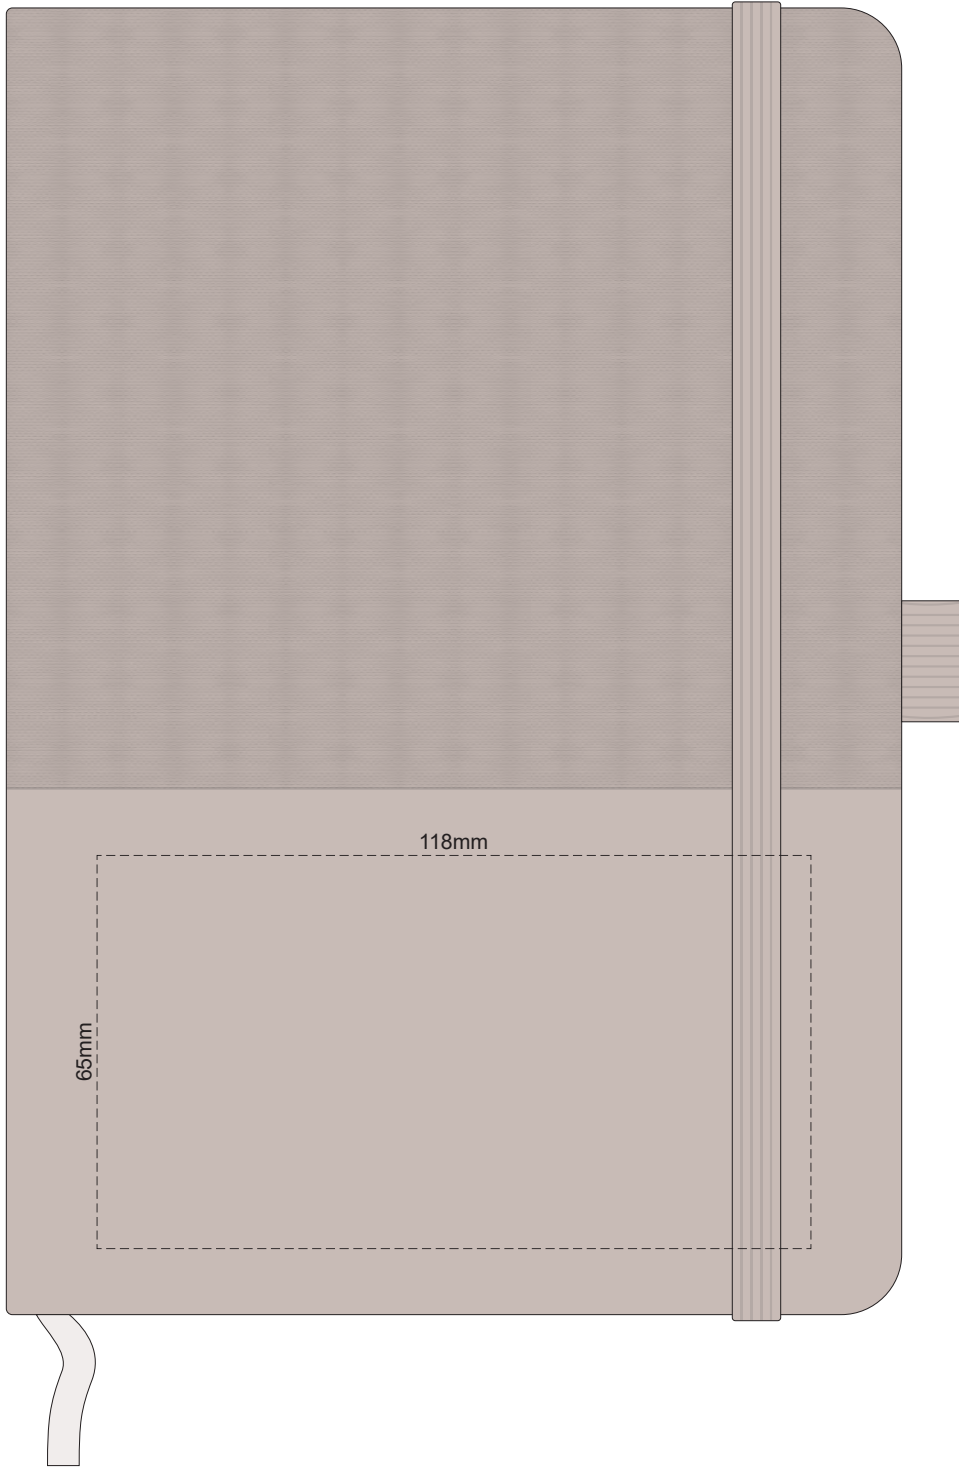

POSITION E

Engraves to an
Oxidised White

80% of Actual Size
Pad Print
FRONT

Branding area can be moved **anywhere within the red line.**

80% of Actual Size
Pad Print
FRONT

Branding area can be moved **anywhere within the red line.**

80% of Actual Size
Screen Print (One Colour Only)
Direct Digital
FRONT

80% of Actual Size
Screen Print (One Colour Only)
Direct Digital
FRONT

80% of Actual Size
Debossing
FRONT

80% of Actual Size
Debossing
FRONT

80% of Actual Size
Foil Printing Front Cover
FRONT ONLY

80% of Actual Size
Foil Printing Front Cover
FRONT ONLY

Please note: Print area 70mm x 55mm is **moveable within the red dotted area**, the print area cannot be rotated.

-  Copper Foil Print Colour
-  Silver Foil Print Colour
-  Gold Foil Print Colour

Please note: Print area 70mm x 55mm is **moveable within the red dotted area**, the print area cannot be rotated.

-  Copper Foil Print Colour
-  Silver Foil Print Colour
-  Gold Foil Print Colour