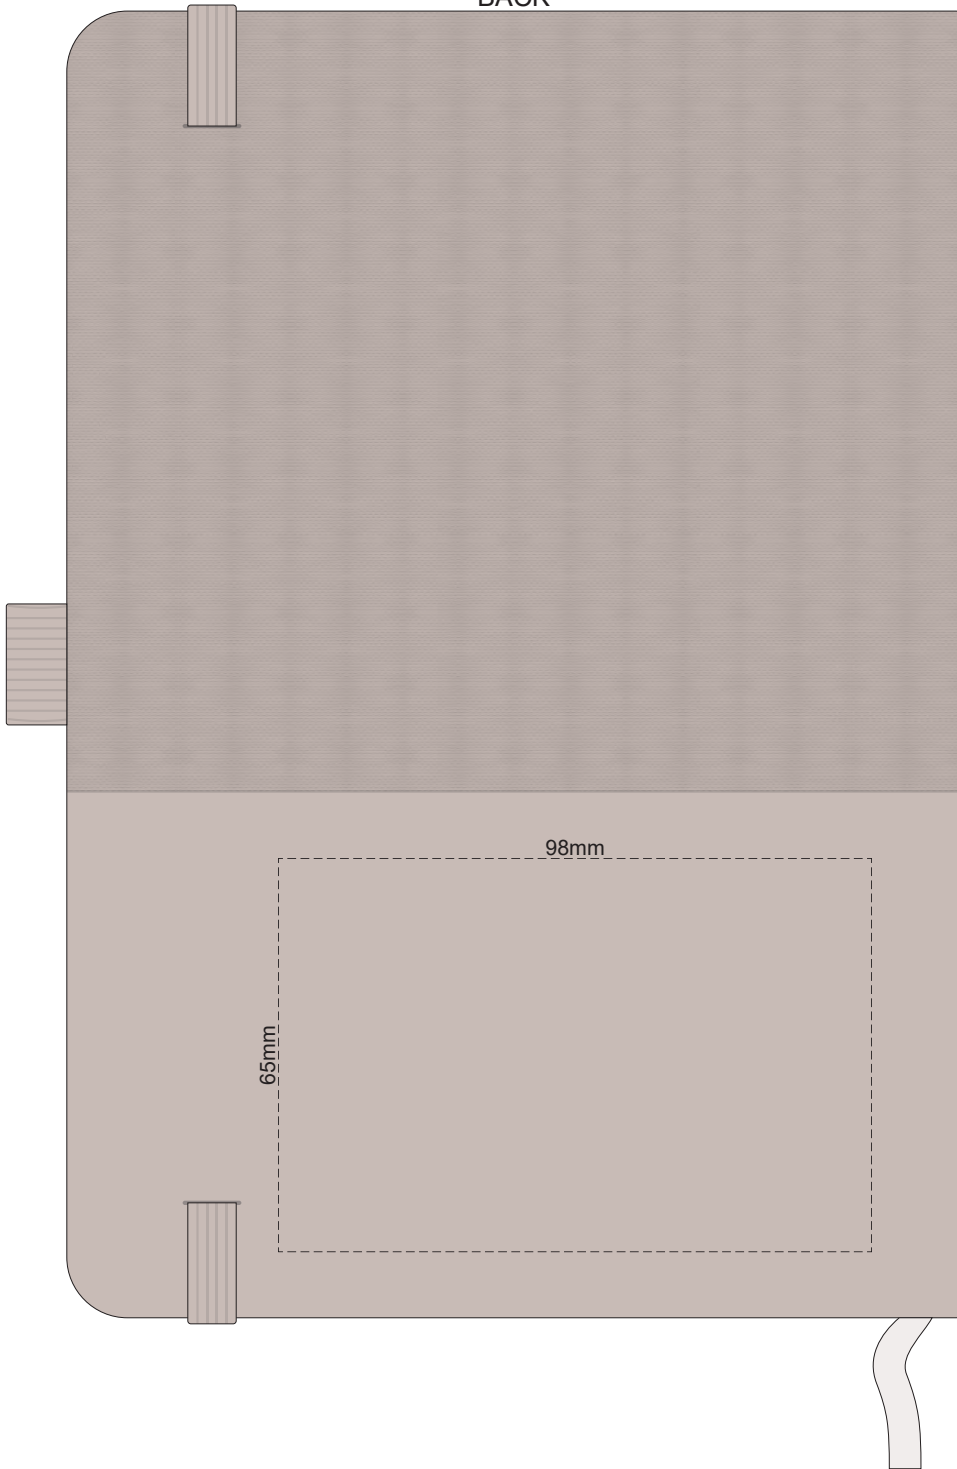

-  Copper Foil Print Colour
-  Silver Foil Print Colour
-  Gold Foil Print Colour

Please note: Print area 70mm x 55mm is **moveable within the red dotted area**, the print area cannot be rotated.

-  Copper Foil Print Colour
-  Silver Foil Print Colour
-  Gold Foil Print Colour

80% of Actual Size
Pad Print
BACK

Branding area can be moved anywhere within the red line.

80% of Actual Size
Pad Print
BACK

Branding area can be moved anywhere within the red line.

80% of Actual Size
Screen Print
BACK

80% of Actual Size
Screen Print
BACK

80% of Actual Size
Debossing
BACK

80% of Actual Size
Debossing
BACK

60% of Actual Size
Digital Print - Belly Band Template

Artwork will be printed directly onto the product via CMYK printing (no white), colours will not be vibrant due to white ink not being available for this process

Green Line = Fold Lines when assembled on notebook

Blue Line = The SIGNIFICANT PRINT AREA

(Keep all critical images & text within this box)

Black Line = Maximum print area

Pink Line = Bleed off to here

25% of Actual Size