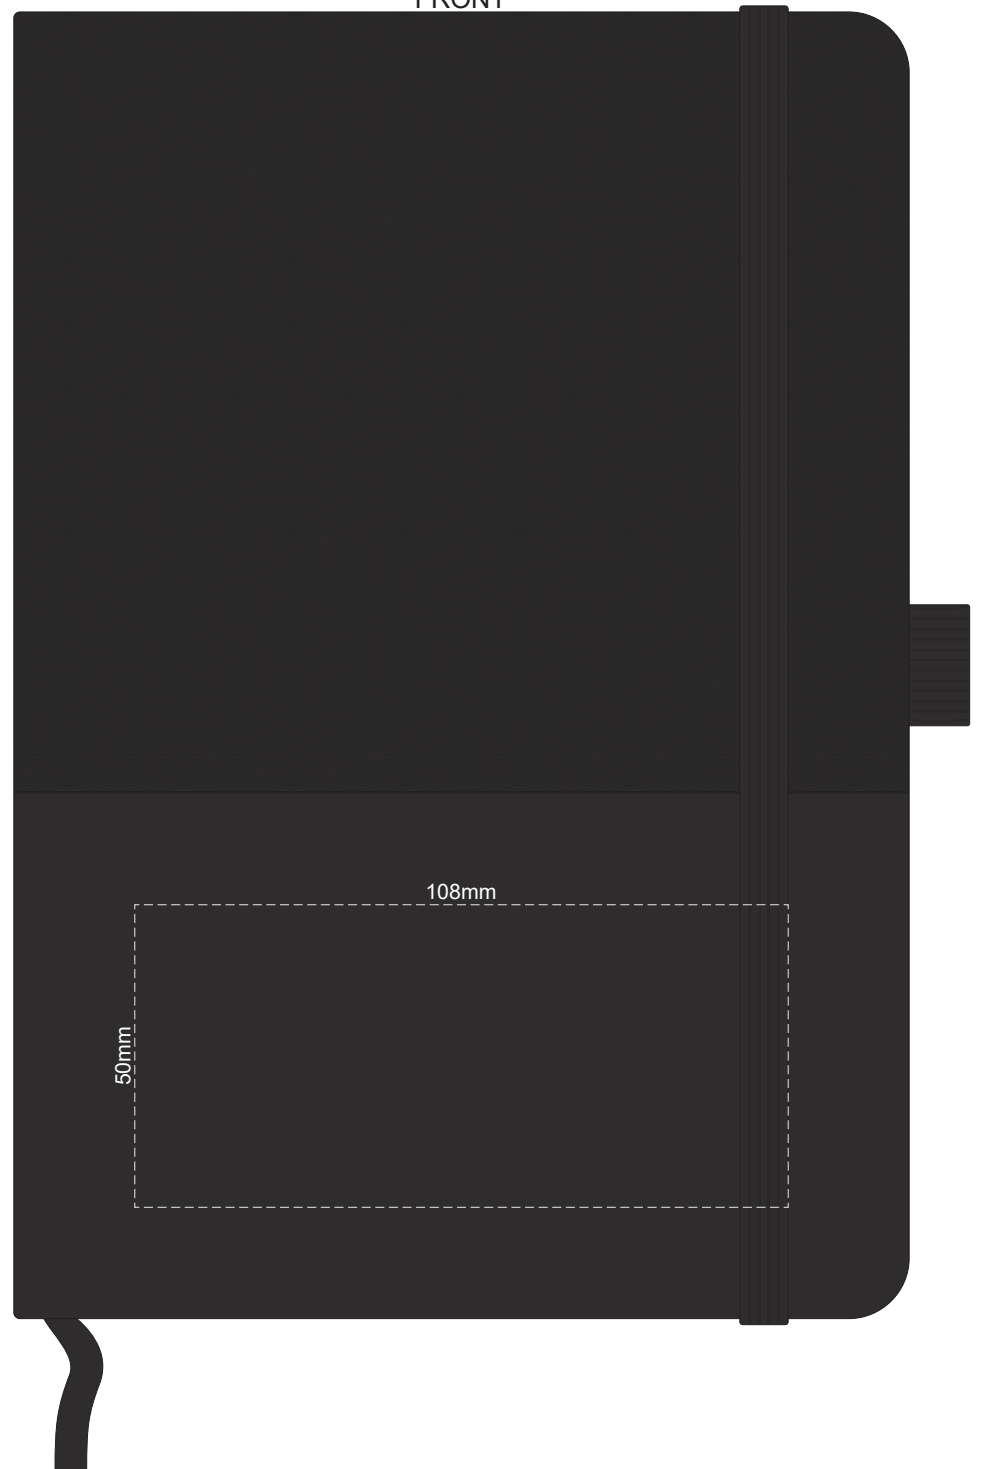

POSITION E

Engraves to an
Oxidised White

80% of Actual Size
Pad Print
FRONT

Branding area can be moved **anywhere within the red line.**

80% of Actual Size
Pad Print
FRONT

Branding area can be moved **anywhere within the red line.**

80% of Actual Size
Screen Print (One Colour Only)
Direct Digital
FRONT

80% of Actual Size
Screen Print (One Colour Only)
Direct Digital
FRONT

80% of Actual Size
Debossing
FRONT

80% of Actual Size
Debossing
FRONT

80% of Actual Size
Foil Printing Front Cover
FRONT ONLY

80% of Actual Size
Foil Printing Front Cover
FRONT ONLY

Please note: Print area 70mm x 55mm is **moveable within the red dotted area**, the print area cannot be rotated.

-  Copper Foil Print Colour
-  Silver Foil Print Colour
-  Gold Foil Print Colour

Please note: Print area 70mm x 55mm is **moveable within the red dotted area**, the print area cannot be rotated.

-  Copper Foil Print Colour
-  Silver Foil Print Colour
-  Gold Foil Print Colour