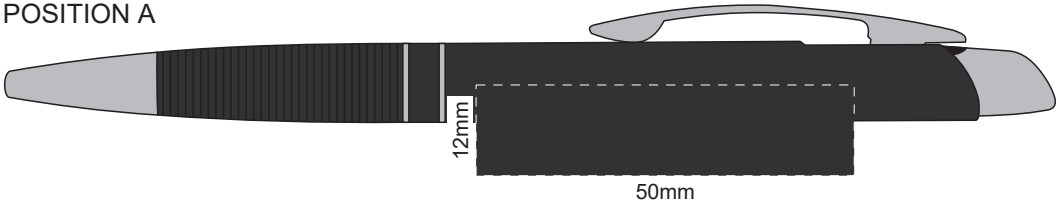

100% of Actual Size
Screen Print

POSITION A

100% of Actual Size
Pad Print
Laser Engraving

POSITION D

POSITION E

 Engraves to an Oxidised White

100% of Actual Size
Screen Print

POSITION A

100% of Actual Size
Pad Print
Laser Engraving

POSITION D

POSITION E

 Engraves to an Oxidised White

100% of Actual Size
Screen Print

POSITION A

100% of Actual Size
Pad Print
Laser Engraving

POSITION D

POSITION E

Engraves to an
Oxidised White

80% of Actual Size
Pad Print
FRONT

Branding area can be moved **anywhere within the red line.**

80% of Actual Size
Pad Print
FRONT

Branding area can be moved **anywhere within the red line.**