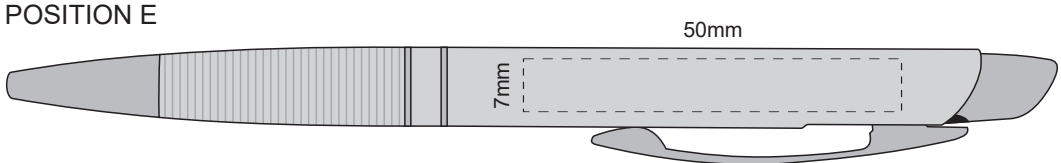

100% of Actual Size
Screen Print

POSITION A

100% of Actual Size
Pad Print
Laser Engraving

POSITION D

POSITION E

 Engraves to an Oxidised White

100% of Actual Size
Screen Print

POSITION A

100% of Actual Size
Pad Print
Laser Engraving

POSITION D

POSITION E

 Engraves to an Oxidised White

100% of Actual Size
Screen Print

POSITION A

100% of Actual Size
Pad Print
Laser Engraving

POSITION D

POSITION E

Engraves to an
Oxidised White

80% of Actual Size
Pad Print
FRONT

Branding area can be moved **anywhere within the red line.**

80% of Actual Size
Pad Print
FRONT

Branding area can be moved **anywhere within the red line.**