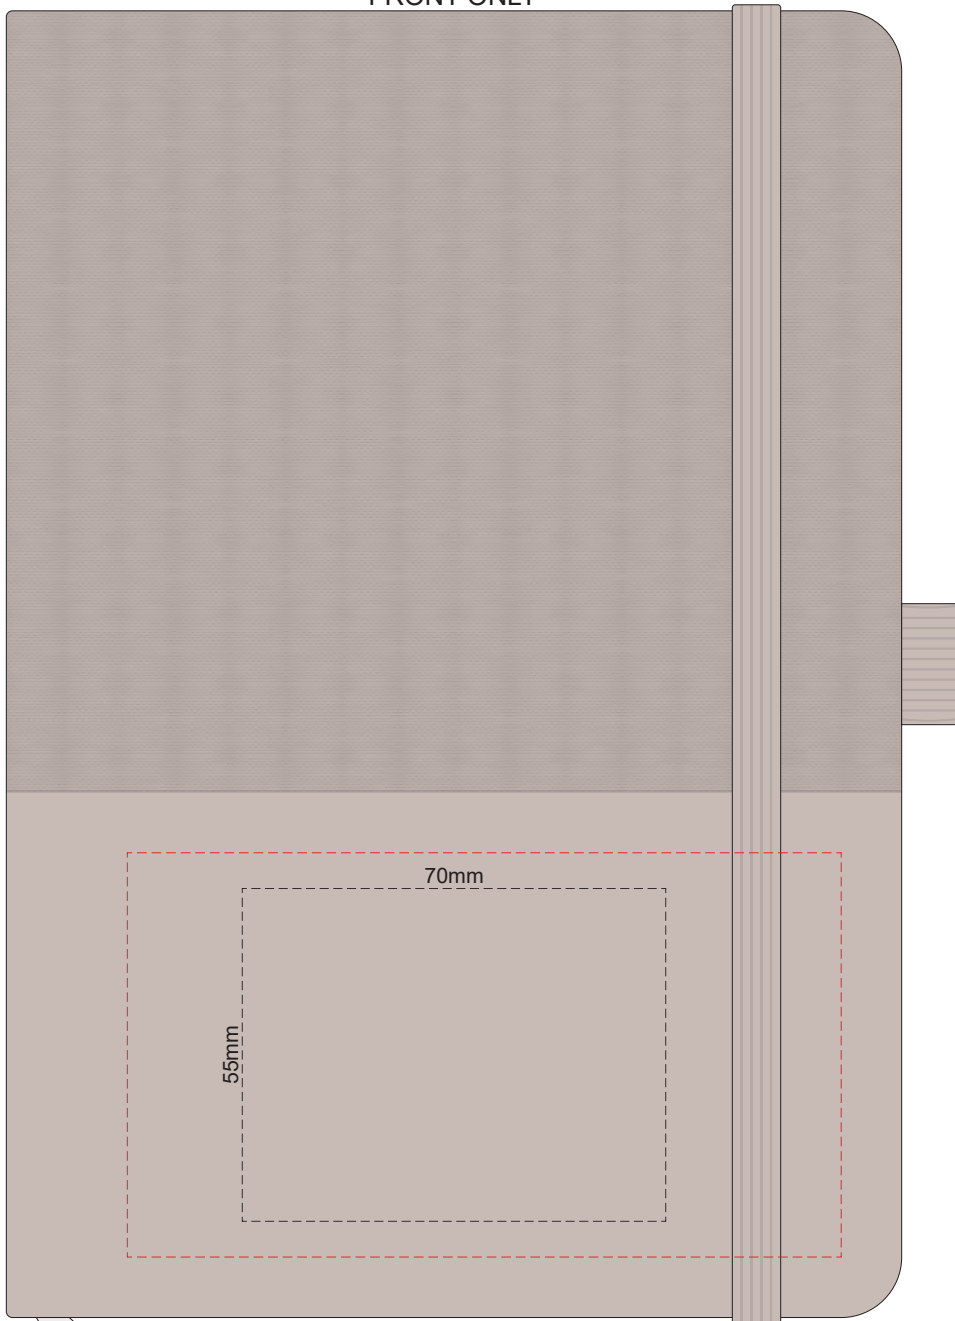

POSITION E

Engraves to an
Oxidised White

80% of Actual Size
Pad Print
FRONT

Branding area can be moved **anywhere within the red line.**

80% of Actual Size
Pad Print
FRONT

Branding area can be moved **anywhere within the red line.**

80% of Actual Size
Screen Print (One Colour Only)
Direct Digital
FRONT

80% of Actual Size
Screen Print (One Colour Only)
Direct Digital
FRONT

80% of Actual Size
Debossing
FRONT

80% of Actual Size
Debossing
FRONT

80% of Actual Size
Foil Printing Front Cover
FRONT ONLY

80% of Actual Size
Foil Printing Front Cover
FRONT ONLY

Please note: Print area 70mm x 55mm is **moveable within the red dotted area**, the print area cannot be rotated.

-  Copper Foil Print Colour
-  Silver Foil Print Colour
-  Gold Foil Print Colour

Please note: Print area 70mm x 55mm is **moveable within the red dotted area**, the print area cannot be rotated.

-  Copper Foil Print Colour
-  Silver Foil Print Colour
-  Gold Foil Print Colour