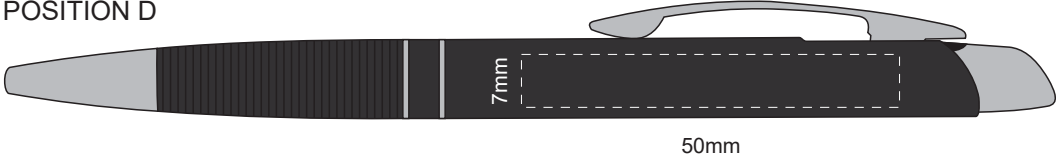

100% of Actual Size
Screen Print

POSITION A

100% of Actual Size
Pad Print
Laser Engraving

POSITION D

POSITION E

 Engraves to an Oxidised White

100% of Actual Size
Screen Print

POSITION A

100% of Actual Size
Pad Print
Laser Engraving

POSITION D

POSITION E

 Engraves to an Oxidised White

100% of Actual Size
Screen Print

POSITION A

100% of Actual Size
Pad Print
Laser Engraving

POSITION D

POSITION E

Engraves to an
Oxidised White

80% of Actual Size
Pad Print
FRONT

Branding area can be moved **anywhere within the red line.**

80% of Actual Size
Pad Print
FRONT

Branding area can be moved **anywhere within the red line.**