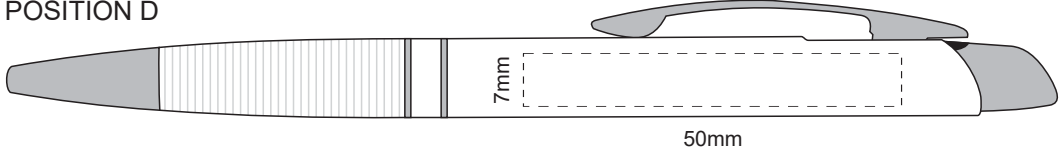

100% of Actual Size
Screen Print

POSITION A

100% of Actual Size
Pad Print
Laser Engraving

POSITION D

POSITION E

 Engraves to an Oxidised White

100% of Actual Size
Screen Print

POSITION A

100% of Actual Size
Pad Print
Laser Engraving

POSITION D

POSITION E

 Engraves to an Oxidised White

100% of Actual Size
Screen Print

POSITION A

100% of Actual Size
Pad Print
Laser Engraving

POSITION D

POSITION E

Engraves to an
Oxidised White

80% of Actual Size
Pad Print
FRONT

Branding area can be moved **anywhere within the red line.**

80% of Actual Size
Pad Print
FRONT

Branding area can be moved **anywhere within the red line.**