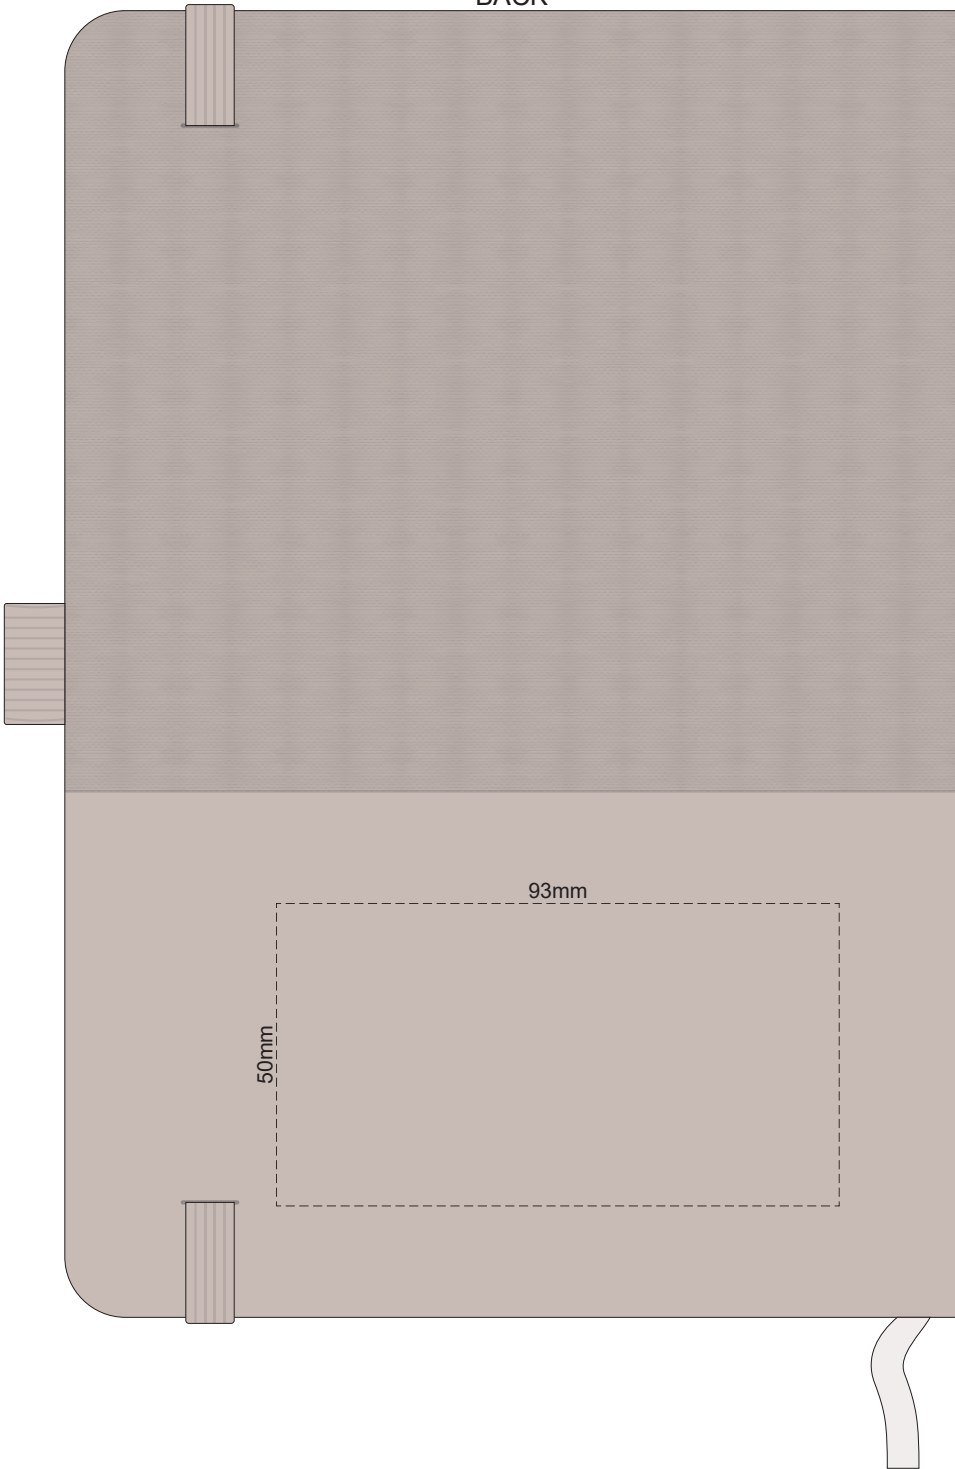

-  Copper Foil Print Colour
-  Silver Foil Print Colour
-  Gold Foil Print Colour

Please note: Print area 70mm x 55mm is **moveable within the red dotted area**, the print area cannot be rotated.

-  Copper Foil Print Colour
-  Silver Foil Print Colour
-  Gold Foil Print Colour

80% of Actual Size
Pad Print
BACK

Branding area can be moved anywhere within the red line.

80% of Actual Size
Pad Print
BACK

Branding area can be moved anywhere within the red line.

80% of Actual Size
Screen Print
BACK

80% of Actual Size
Screen Print
BACK

80% of Actual Size
Debossing
BACK

80% of Actual Size
Debossing
BACK

60% of Actual Size
Digital Print - Belly Band Template

Artwork will be printed directly onto the product via CMYK printing (no white), colours will not be vibrant due to white ink not being available for this process

100% of Actual Size
Screen Print
(One Colour Only)

158mm

200mm