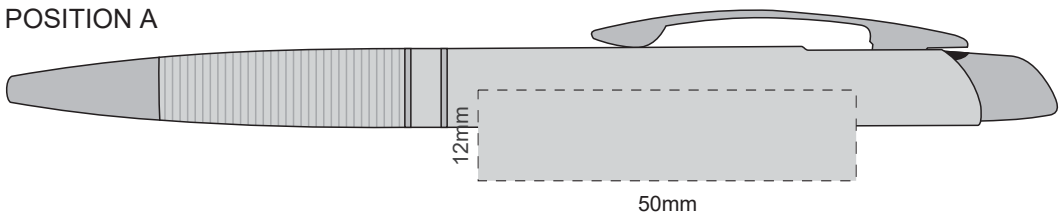

100% of Actual Size
Screen Print

POSITION A

100% of Actual Size
Pad Print
Laser Engraving

POSITION D

POSITION E

 Engraves to an Oxidised White

100% of Actual Size
Screen Print

POSITION A

100% of Actual Size
Pad Print
Laser Engraving

POSITION D

POSITION E

 Engraves to an Oxidised White

100% of Actual Size
Screen Print

POSITION A

100% of Actual Size
Pad Print
Laser Engraving

POSITION D

POSITION E

Engraves to an
Oxidised White

80% of Actual Size
Pad Print
FRONT

Branding area can be moved **anywhere within the red line.**

80% of Actual Size
Pad Print
FRONT

Branding area can be moved **anywhere within the red line.**