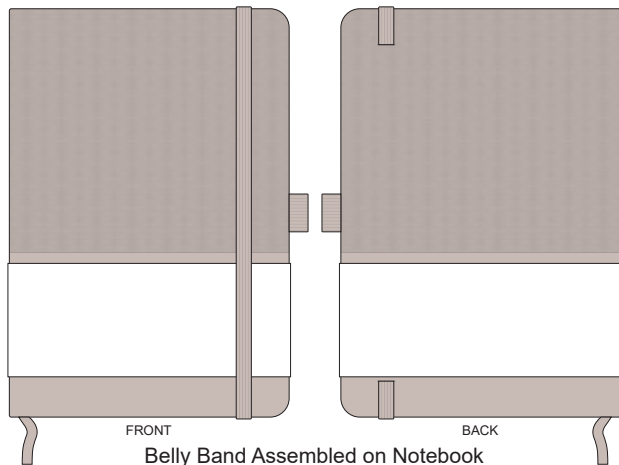

80% of Actual Size
Screen Print
BACK

80% of Actual Size
Debossing
BACK

80% of Actual Size
Debossing
BACK

60% of Actual Size
Digital Print - Belly Band Template

Artwork will be printed directly onto the product via CMYK printing (no white), colours will not be vibrant due to white ink not being available for this process

Green Line = Fold Lines when assembled on notebook

Blue Line = The SIGNIFICANT PRINT AREA

(Keep all critical images & text within this box)

Black Line = Maximum print area

Pink Line = Bleed off to here

25% of Actual Size

Belly Band Assembled on Notebook

Please note that some of the artwork will be covered by the notebook closure strap when assembled.

60% of Actual Size
Digital Print - Belly Band Template

Artwork will be printed directly onto the product via CMYK printing (no white), colours will not be vibrant due to white ink not being available for this process