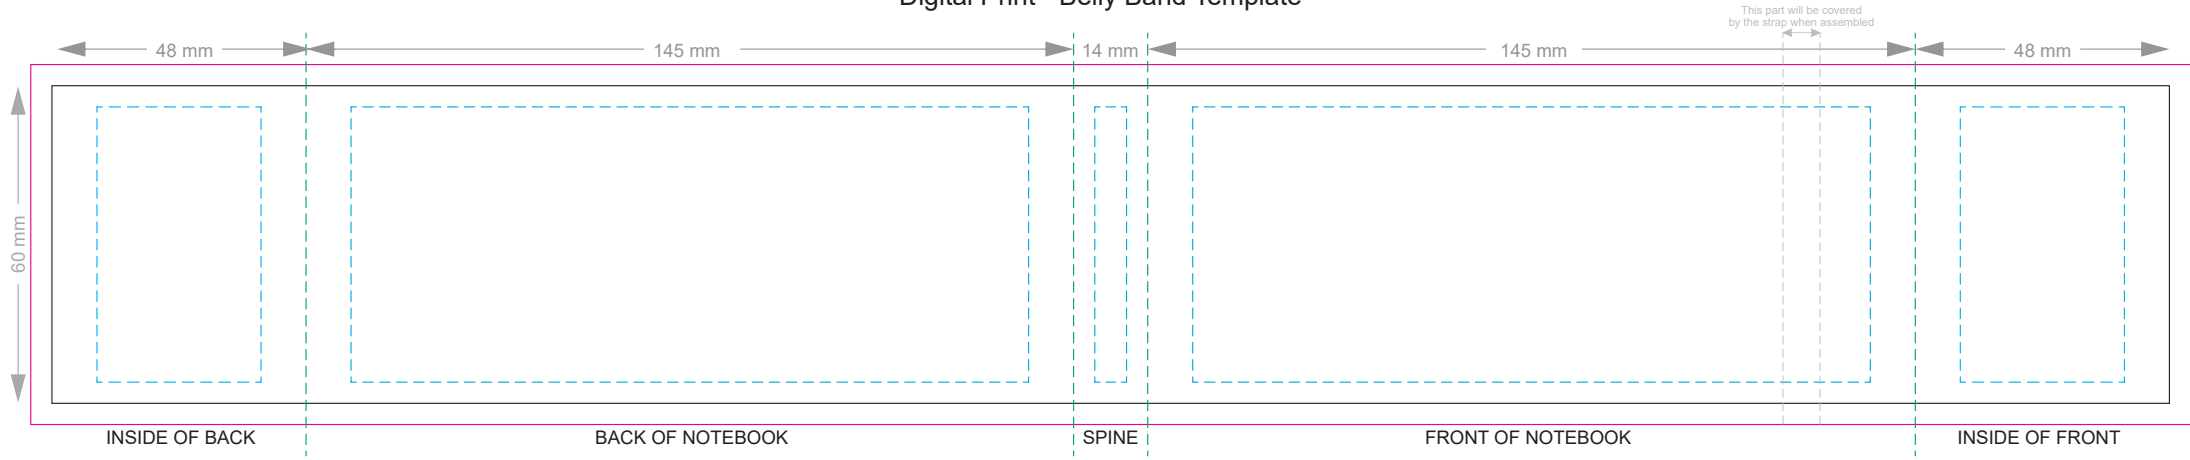

BELLY BAND

70% of Actual Size
Digital Print - Belly Band Template

NOTEBOOK COLOUR

25% of Actual Size