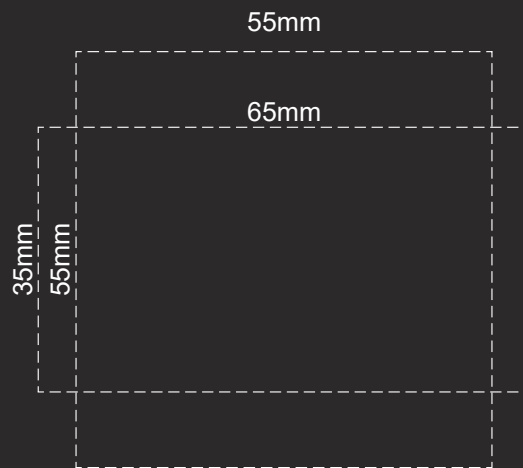

100% of Actual Size
Direct Digital

100% of Actual Size
Debossing
Debossing XL

Print area 115 x 90mm is moveable within the XL deboss area and can rotate to suit.

100% of Actual Size
Debossing
Debossing XL

100% of Actual Size
Foil Printing Front Cover
FRONT ONLY

Please note: Print area 70mm x 55mm is **moveable within the red dotted area**, the print area cannot be rotated. The printing will inherit the texture of the substrate which may affect the legibility of small text or appearance of fine detail.

Blue Line = The SIGNIFICANT PRINT AREA
(Keep all critical images & text within this box)

Black Line = Maximum print area

Pink Line = Bleed off to here

100% of Actual Size
Pad Print

Branding area can be moved **anywhere within the red line.**

100% of Actual Size
Screen Print
(One Colour Only)

158mm

200mm