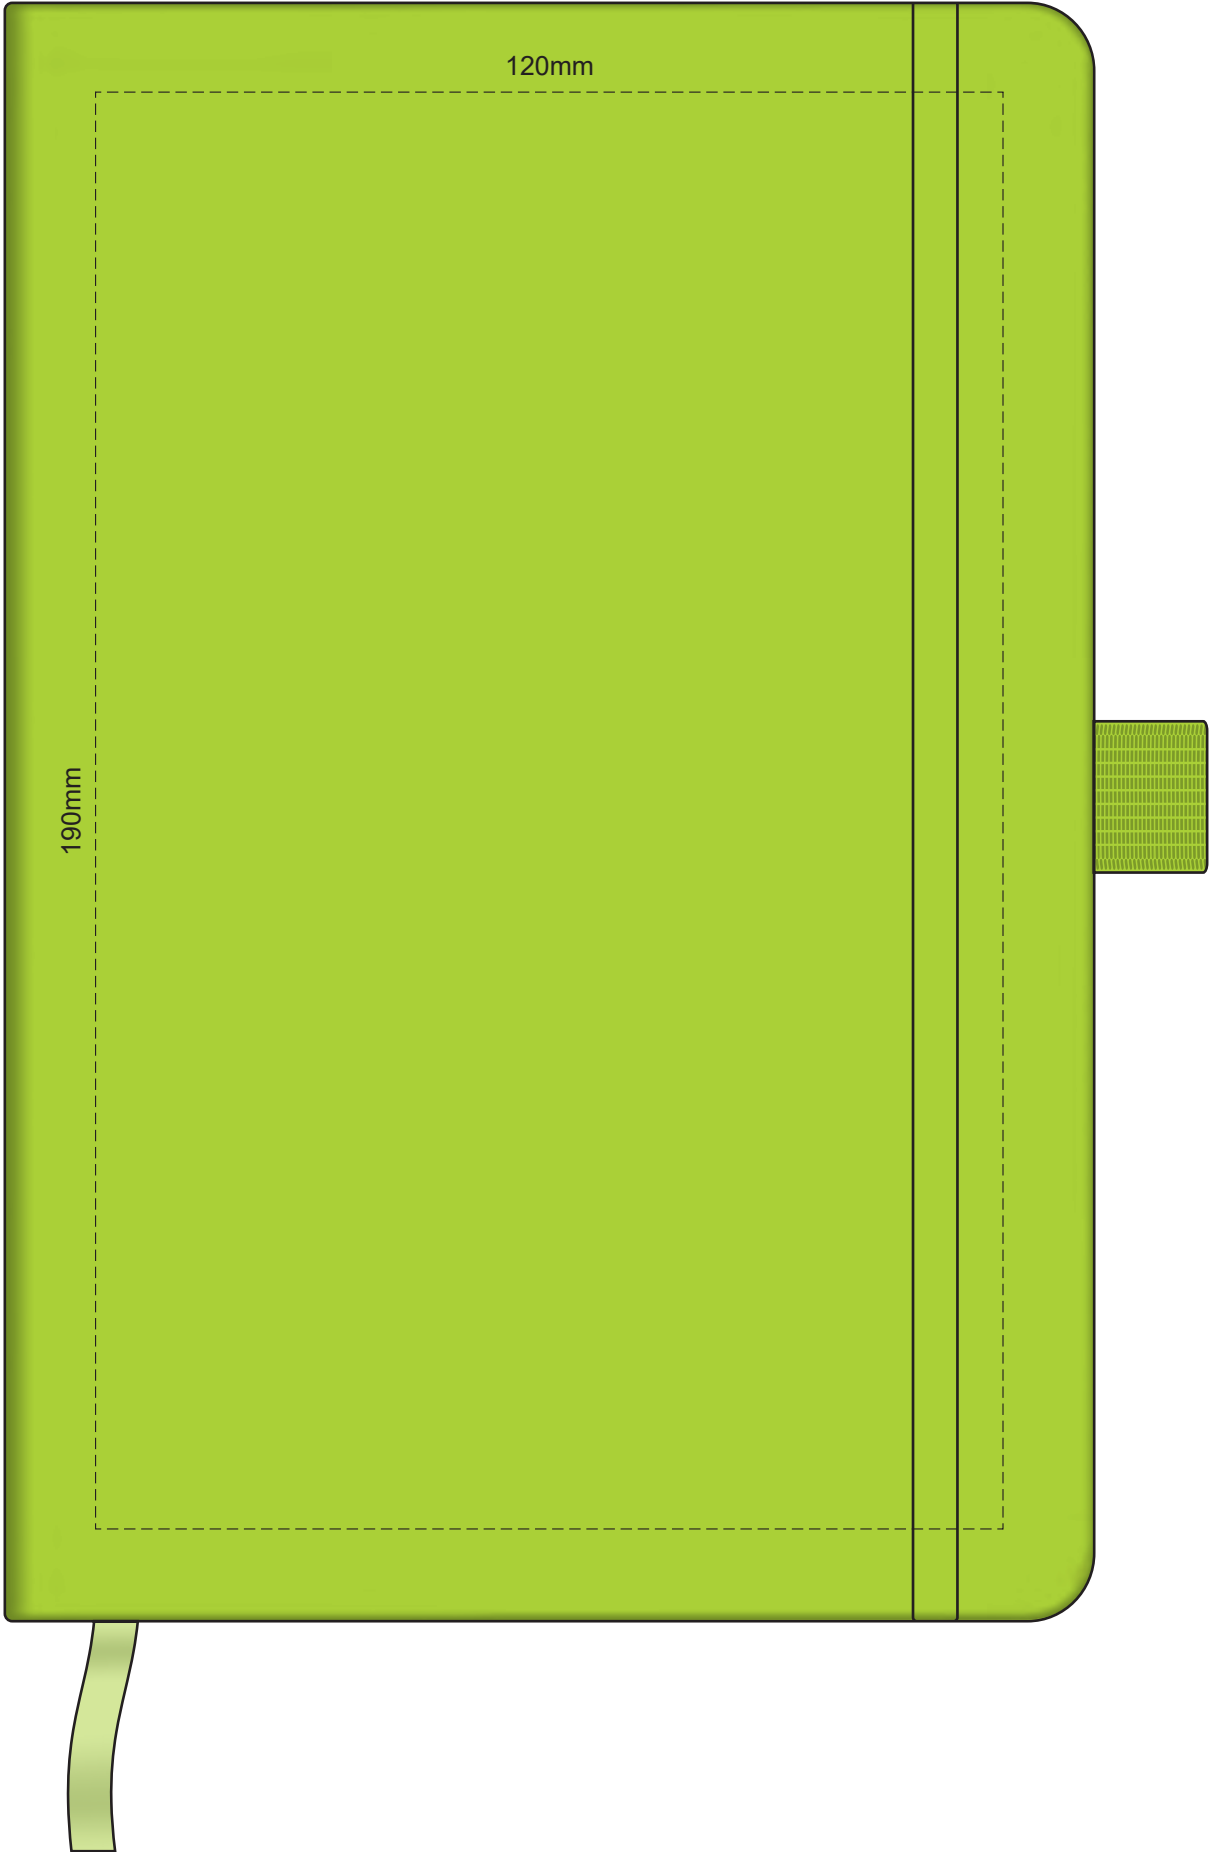

Engraves to Oxidised White

100% of Actual Size
Pad Print

100% of Actual Size
Pad Print (back)

Branding area can be moved anywhere within the red line.

100% of Actual Size
Screen Print (one colour)

100% of Actual Size
Screen Print (one colour)
BACK

100% of Actual Size
Direct Digital

100% of Actual Size
Debossing
Debossing XL

Print area 115 x 90mm is moveable within the XL deboss area and can rotate to suit.

100% of Actual Size
Debossing
Debossing XL

100% of Actual Size
Foil Printing Front Cover
FRONT ONLY

Please note: Print area 70mm x 55mm is **moveable within the red dotted area**, the print area cannot be rotated. The printing will inherit the texture of the substrate which may affect the legibility of small text or appearance of fine detail.

-  Copper Foil Print Colour
-  Silver Foil Print Colour
-  Gold Foil Print Colour

BELLY BAND

70% of Actual Size
Digital Print - Belly Band Template

NOTEBOOK COLOUR

25% of Actual Size

Please note that some of the artwork will be covered by the notebook closure strap when assembled.