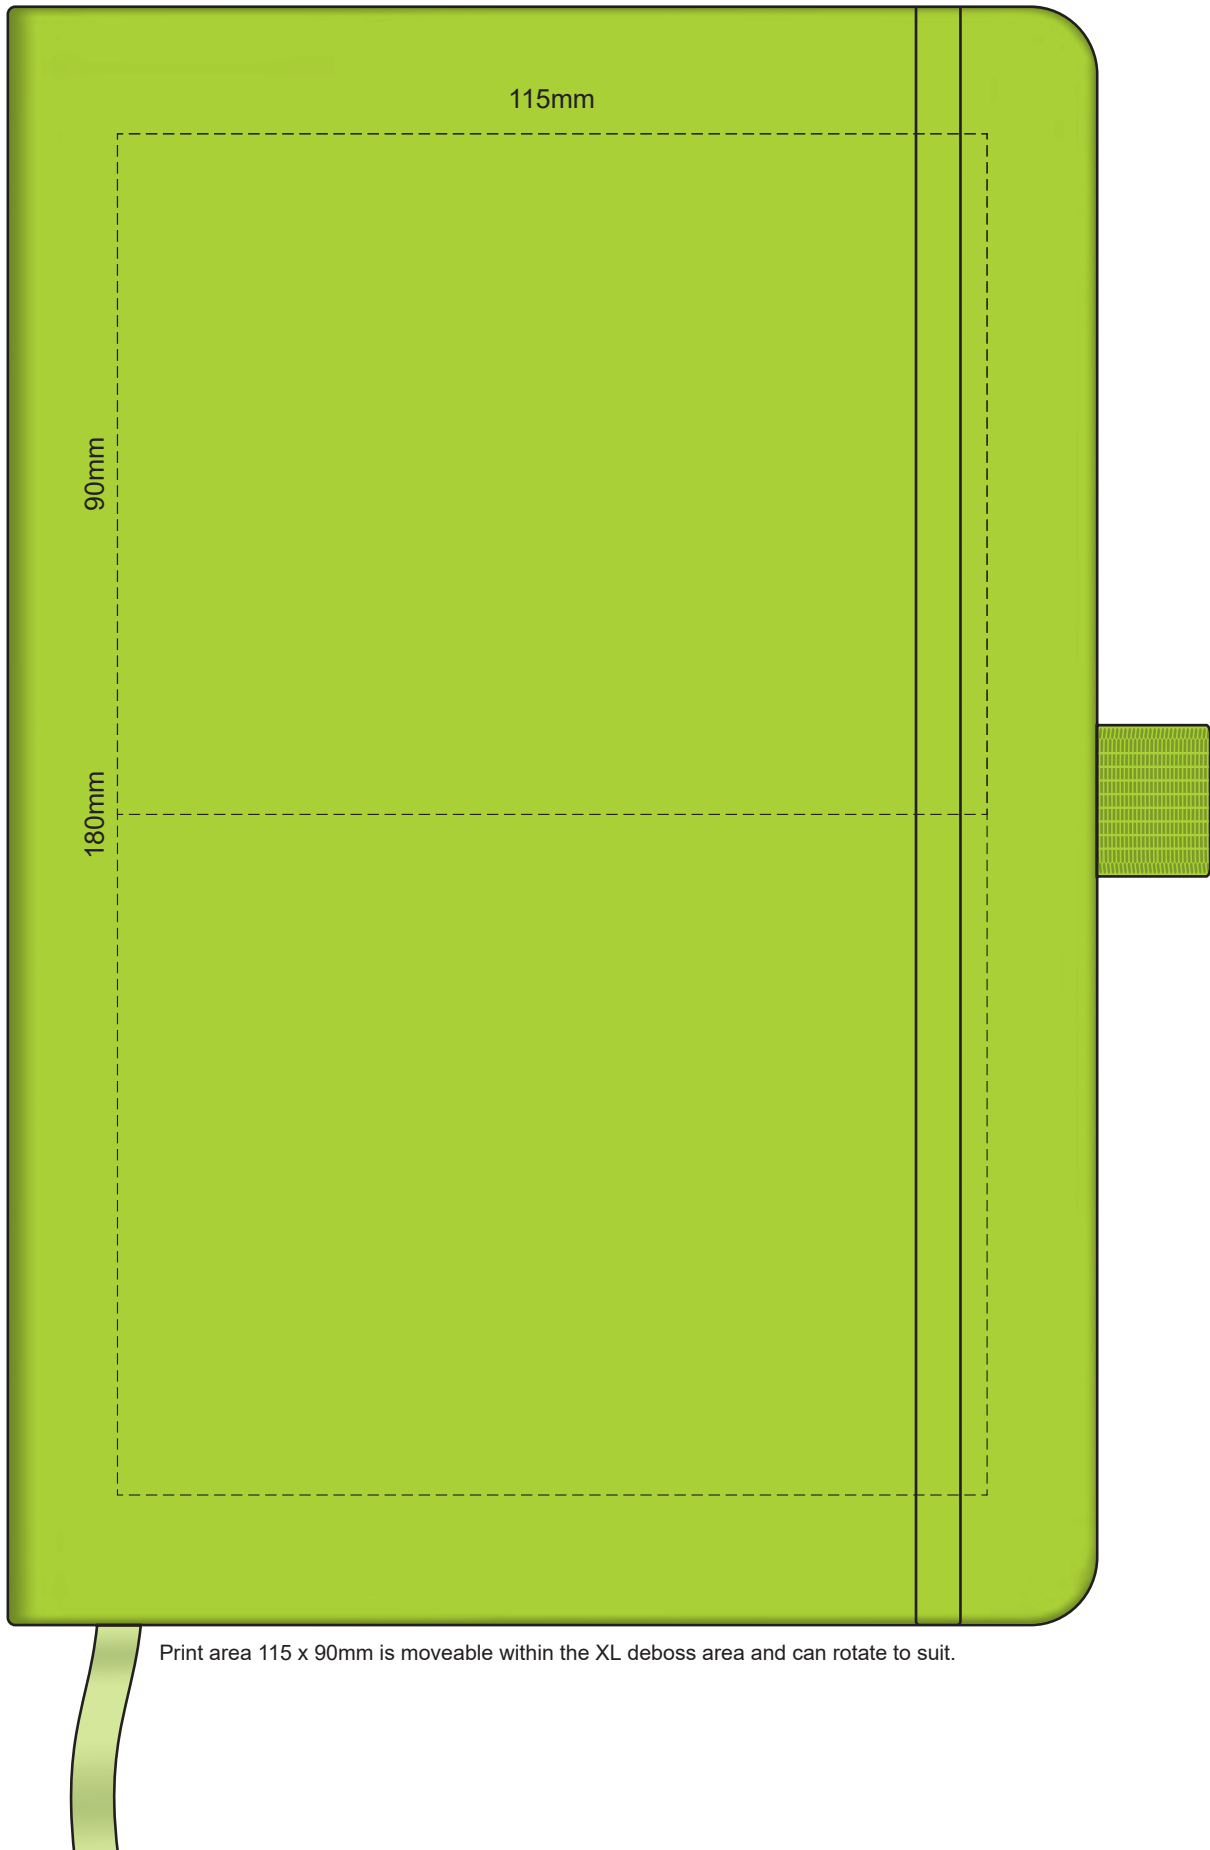

100% of Actual Size
Screen Print (One Colour)

POSITION A

100% of Actual Size
Pad Print

POSITION D

POSITION E

100% of Actual Size
Laser Engraving

POSITION D

POSITION E

Engraves to Oxidised White

100% of Actual Size
Pad Print

100% of Actual Size
Pad Print (back)

Branding area can be moved anywhere within the red line.

100% of Actual Size
Screen Print (one colour)

100% of Actual Size
Screen Print (one colour)
BACK

100% of Actual Size
Direct Digital

100% of Actual Size
Debossing
Debossing XL

Print area 115 x 90mm is moveable within the XL deboss area and can rotate to suit.

100% of Actual Size
Debossing
Debossing XL

100% of Actual Size
Foil Printing Front Cover
FRONT ONLY

Please note: Print area 70mm x 55mm is **moveable within the red dotted area**, the print area cannot be rotated. The printing will inherit the texture of the substrate which may affect the legibility of small text or appearance of fine detail.