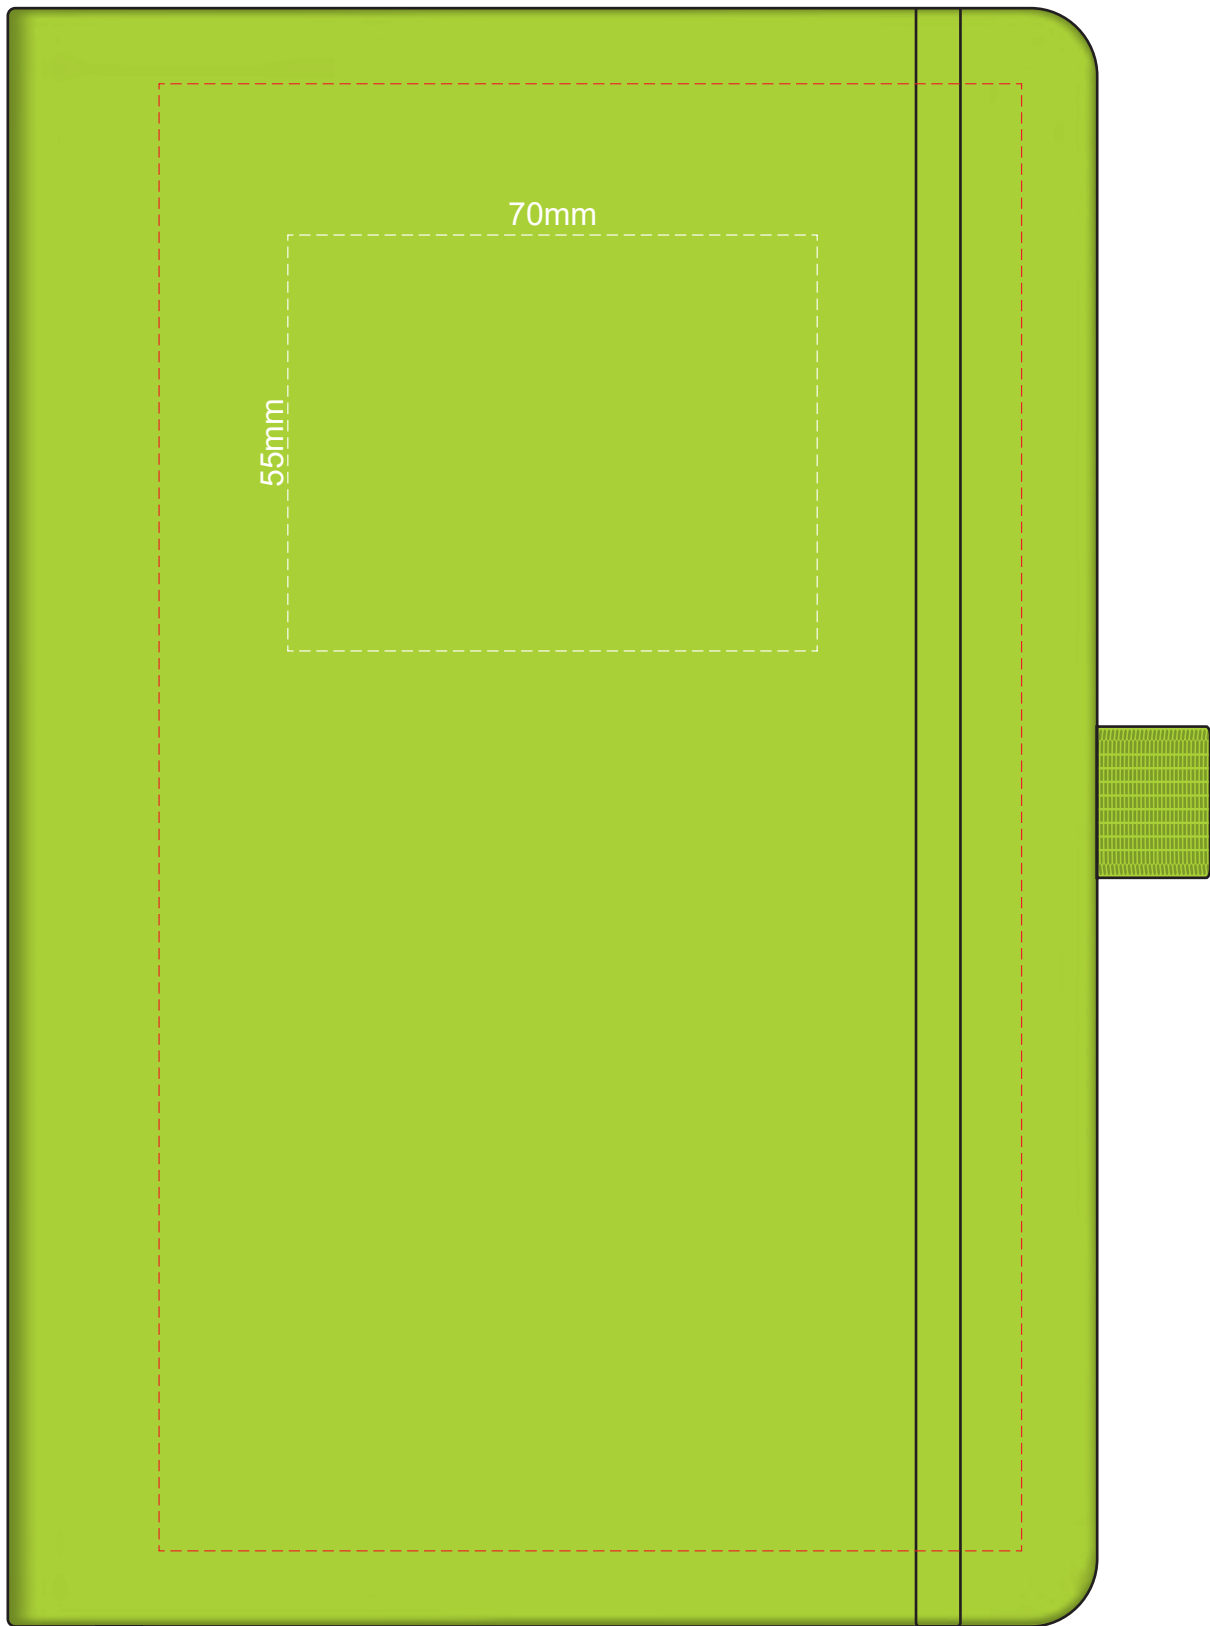

Engraves to Oxidised White

100% of Actual Size
Pad Print

100% of Actual Size
Pad Print (back)

Branding area can be moved anywhere within the red line.

100% of Actual Size
Screen Print (one colour)

100% of Actual Size
Screen Print (one colour)
BACK

100% of Actual Size
Direct Digital

100% of Actual Size
Debossing
Debossing XL

Print area 115 x 90mm is moveable within the XL deboss area and can rotate to suit.

100% of Actual Size
Debossing
Debossing XL

100% of Actual Size
Foil Printing Front Cover
FRONT ONLY

Please note: Print area 70mm x 55mm is **moveable within the red dotted area**, the print area cannot be rotated. The printing will inherit the texture of the substrate which may affect the legibility of small text or appearance of fine detail.

-  Copper Foil Print Colour
-  Silver Foil Print Colour
-  Gold Foil Print Colour

BELLY BAND

70% of Actual Size
Digital Print - Belly Band Template

NOTEBOOK COLOUR

25% of Actual Size

Please note that some of the artwork will be covered by the notebook closure strap when assembled.