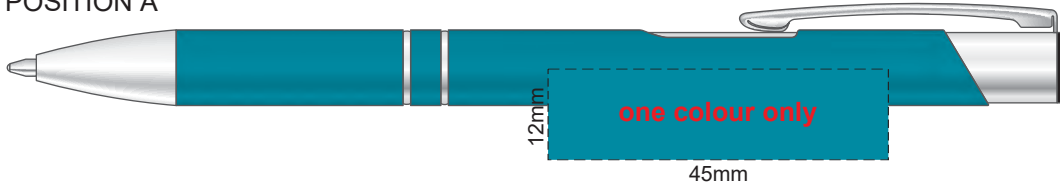

100% of Actual Size
Screen Print (One Colour)

POSITION A

100% of Actual Size
Pad Print

POSITION D

POSITION E

100% of Actual Size
Laser Engraving

POSITION D

POSITION E

Engraves to Oxidised White

100% of Actual Size
Pad Print

100% of Actual Size
Pad Print (back)

Branding area can be moved anywhere within the red line.

100% of Actual Size
Screen Print (one colour)

100% of Actual Size
Screen Print (one colour)
BACK

100% of Actual Size
Direct Digital

100% of Actual Size
Debossing
Debossing XL

Print area 115 x 90mm is moveable within the XL deboss area and can rotate to suit.

100% of Actual Size
Debossing
Debossing XL