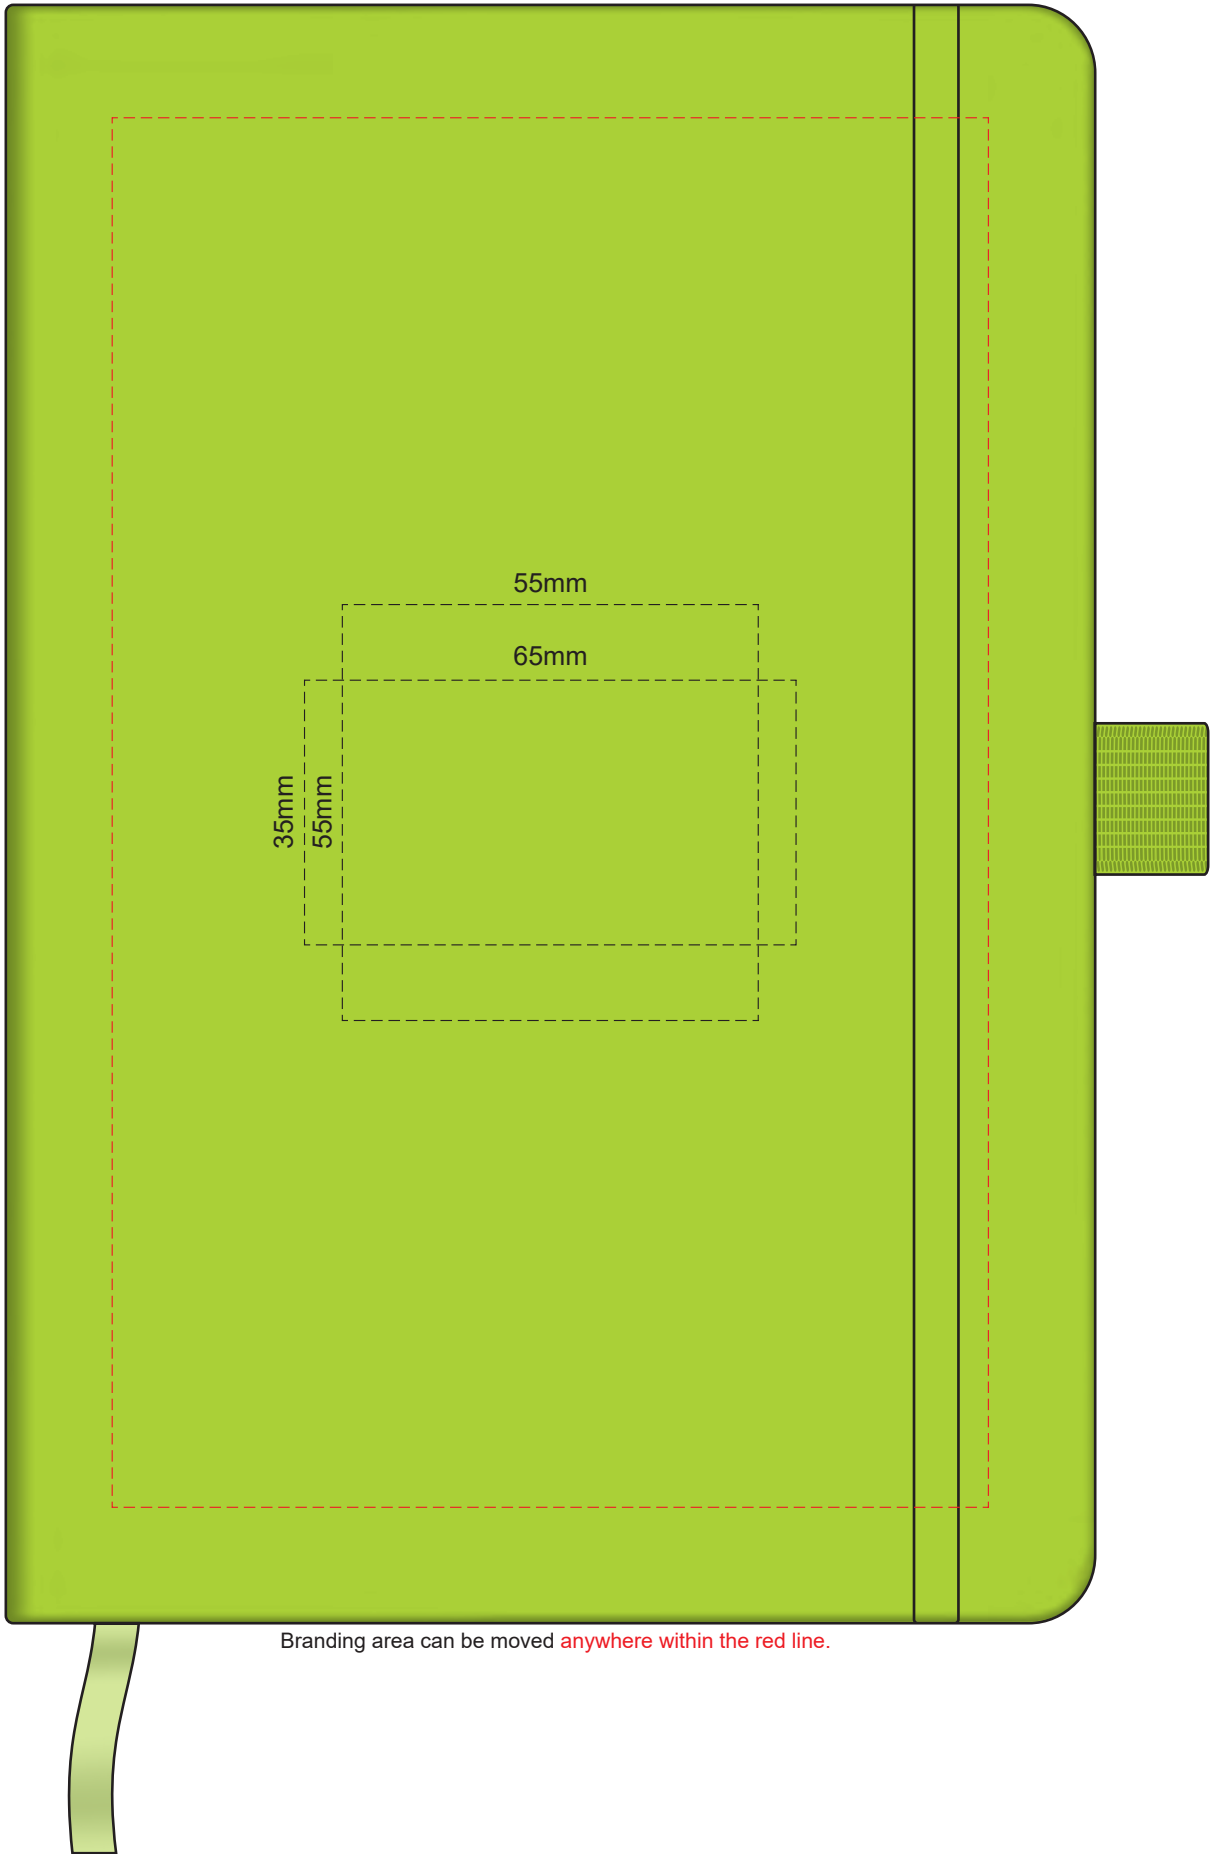

100% of Actual Size
Screen Print (One Colour)

POSITION A

100% of Actual Size
Pad Print

POSITION D

POSITION E

100% of Actual Size
Laser Engraving

POSITION D

POSITION E

Engraves to Oxidised White

100% of Actual Size
Pad Print

100% of Actual Size
Pad Print (back)

Branding area can be moved anywhere within the red line.

100% of Actual Size
Screen Print (one colour)

100% of Actual Size
Screen Print (one colour)
BACK

100% of Actual Size
Direct Digital

100% of Actual Size
Debossing
Debossing XL

Print area 115 x 90mm is moveable within the XL deboss area and can rotate to suit.

100% of Actual Size
Debossing
Debossing XL

100% of Actual Size
Foil Printing Front Cover
FRONT ONLY

Please note: Print area 70mm x 55mm is **moveable within the red dotted area**, the print area cannot be rotated. The printing will inherit the texture of the substrate which may affect the legibility of small text or appearance of fine detail.