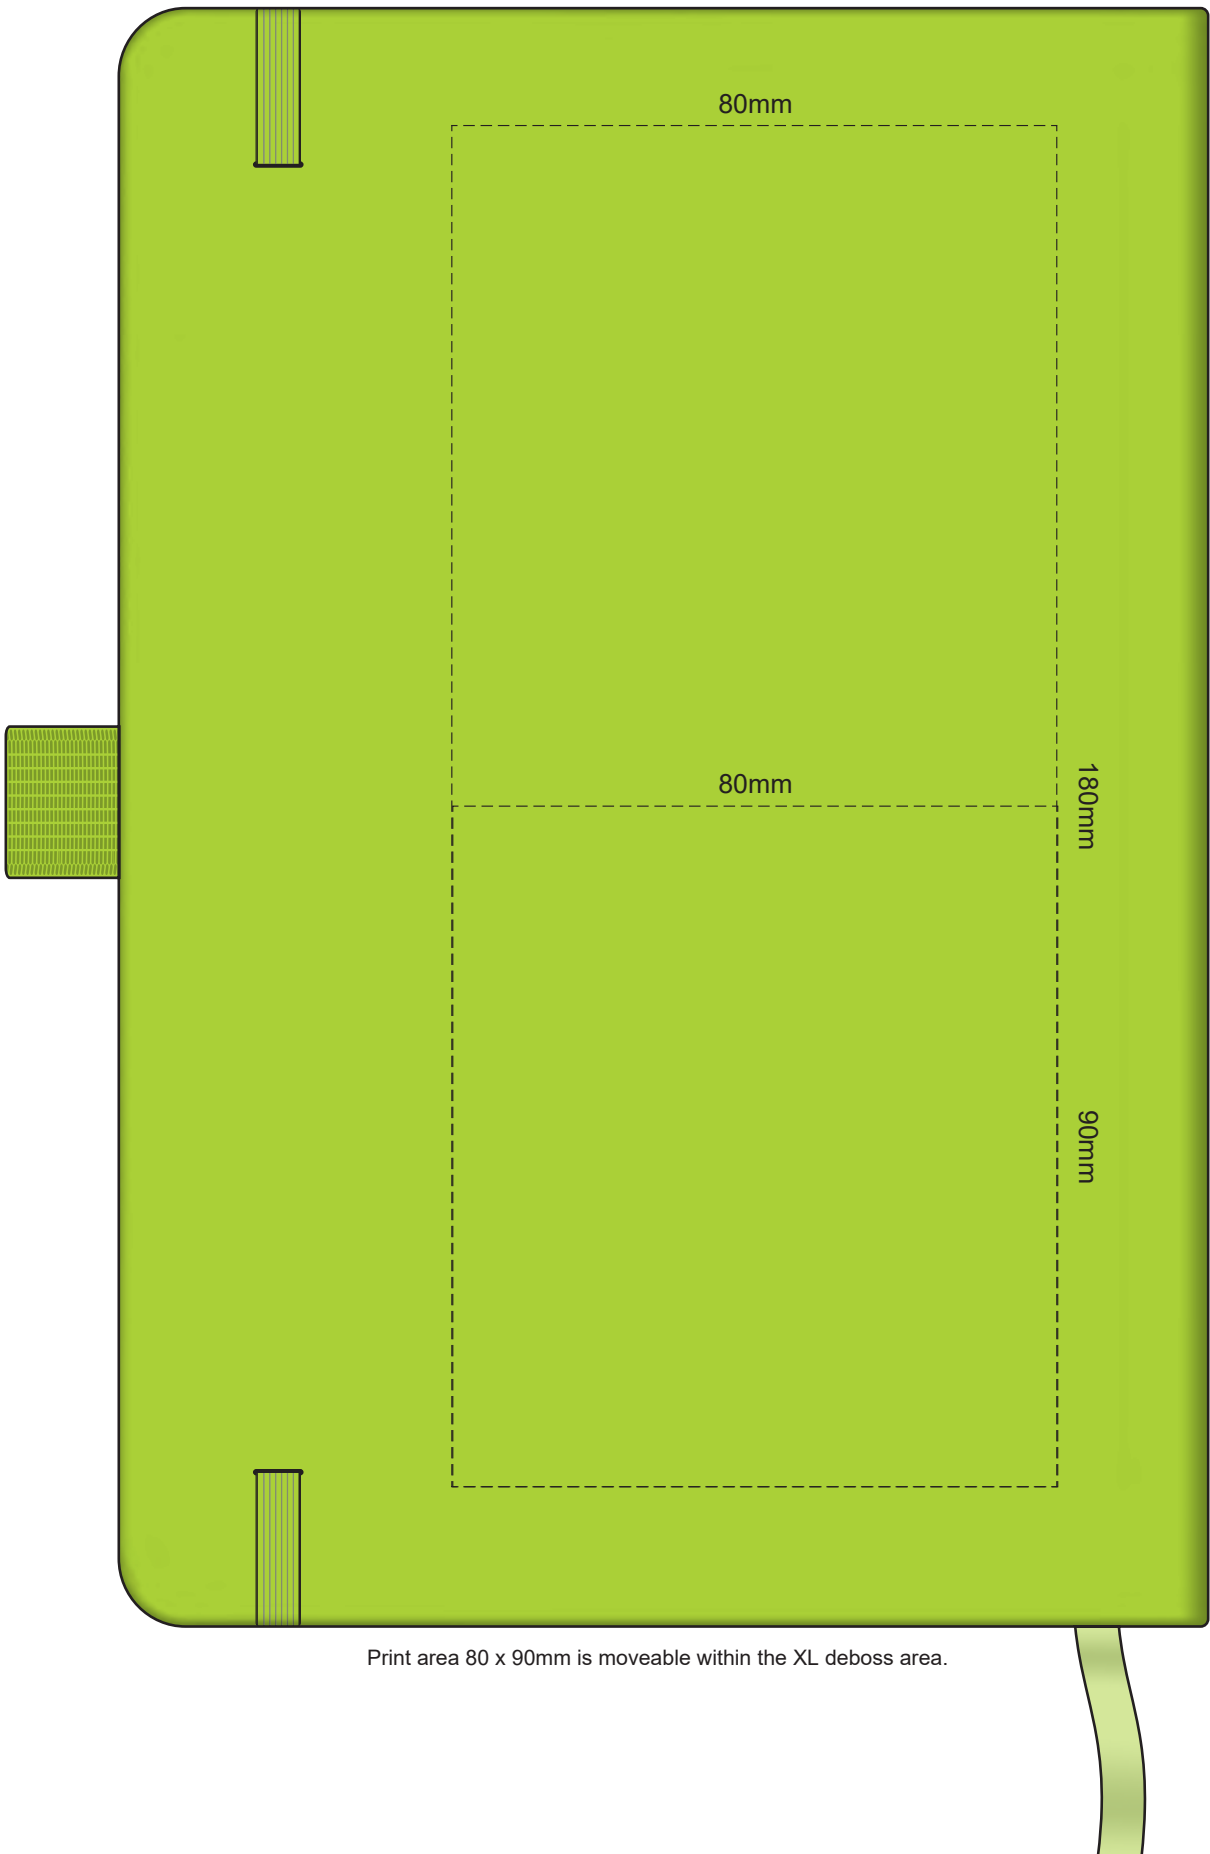

Engraves to Oxidised White

100% of Actual Size
Pad Print

100% of Actual Size
Pad Print (back)

Branding area can be moved anywhere within the red line.

100% of Actual Size
Screen Print (one colour)

100% of Actual Size
Screen Print (one colour)
BACK

100% of Actual Size
Direct Digital

100% of Actual Size
Debossing
Debossing XL

Print area 115 x 90mm is moveable within the XL deboss area and can rotate to suit.

100% of Actual Size
Debossing
Debossing XL

100% of Actual Size
Foil Printing Front Cover
FRONT ONLY

Please note: Print area 70mm x 55mm is **moveable within the red dotted area**, the print area cannot be rotated. The printing will inherit the texture of the substrate which may affect the legibility of small text or appearance of fine detail.

-  Copper Foil Print Colour
-  Silver Foil Print Colour
-  Gold Foil Print Colour

BELLY BAND

70% of Actual Size
Digital Print - Belly Band Template

NOTEBOOK COLOUR

25% of Actual Size

Please note that some of the artwork will be covered by the notebook closure strap when assembled.