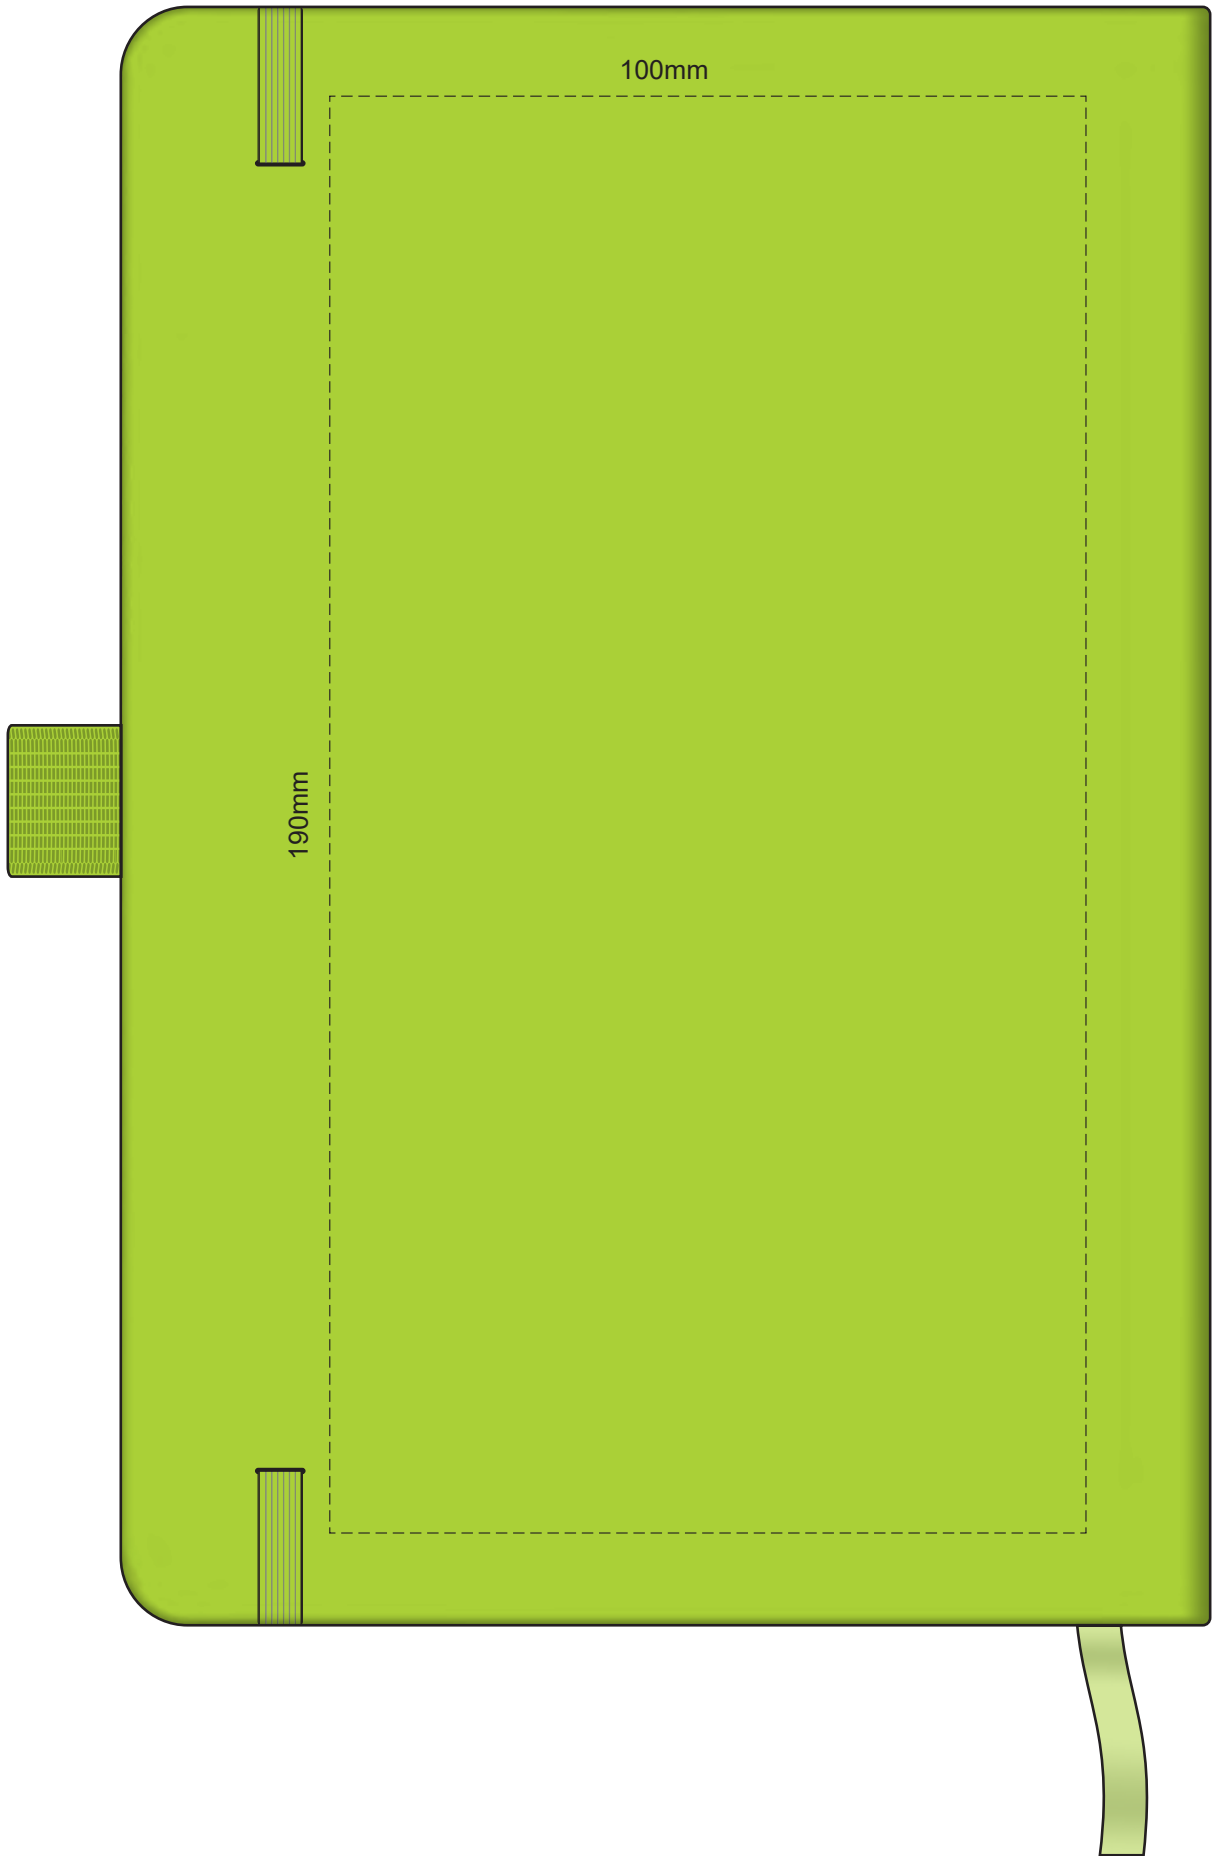

Engraves to Oxidised White

100% of Actual Size
Pad Print

100% of Actual Size
Pad Print (back)

Branding area can be moved anywhere within the red line.

100% of Actual Size
Screen Print (one colour)

100% of Actual Size
Screen Print (one colour)
BACK

100% of Actual Size
Direct Digital

100% of Actual Size
Debossing
Debossing XL

Print area 115 x 90mm is moveable within the XL deboss area and can rotate to suit.

100% of Actual Size
Debossing
Debossing XL

100% of Actual Size
Foil Printing Front Cover
FRONT ONLY

Please note: Print area 70mm x 55mm is **moveable within the red dotted area**, the print area cannot be rotated. The printing will inherit the texture of the substrate which may affect the legibility of small text or appearance of fine detail.

-  Copper Foil Print Colour
-  Silver Foil Print Colour
-  Gold Foil Print Colour

BELLY BAND

70% of Actual Size
Digital Print - Belly Band Template

NOTEBOOK COLOUR

25% of Actual Size

Please note that some of the artwork will be covered by the notebook closure strap when assembled.