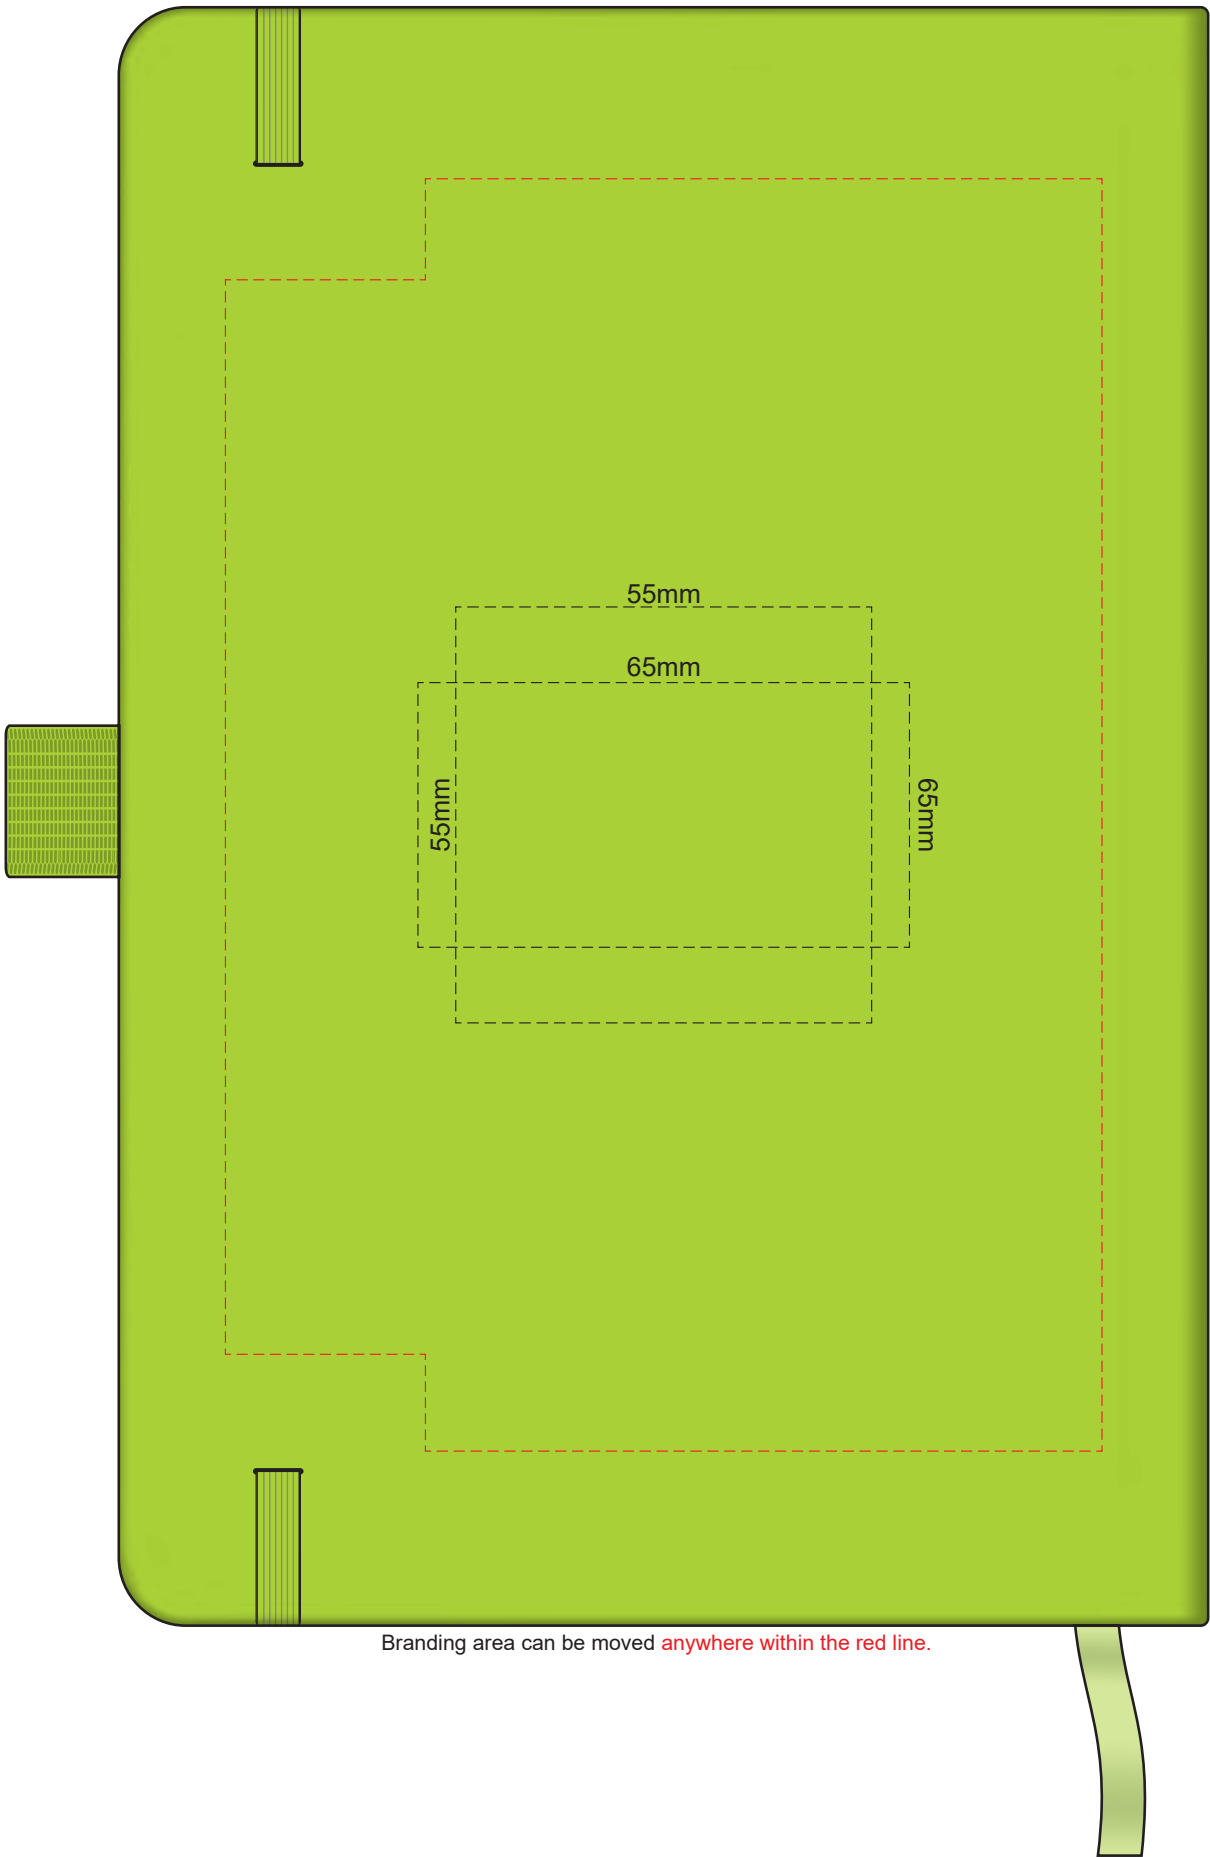

100% of Actual Size
Screen Print (One Colour)

POSITION A

100% of Actual Size
Pad Print

POSITION D

POSITION E

100% of Actual Size
Laser Engraving

POSITION D

POSITION E

Engraves to Oxidised White

100% of Actual Size
Pad Print

100% of Actual Size
Pad Print (back)

Branding area can be moved anywhere within the red line.

100% of Actual Size
Screen Print (one colour)

100% of Actual Size
Screen Print (one colour)
BACK

100% of Actual Size
Direct Digital

100% of Actual Size
Debossing
Debossing XL

Print area 115 x 90mm is moveable within the XL deboss area and can rotate to suit.

100% of Actual Size
Debossing
Debossing XL

Blue Line = The SIGNIFICANT PRINT AREA
(Keep all critical images & text within this box)

Black Line = Maximum print area

Pink Line = Bleed off to here

100% of Actual Size
Pad Print

Branding area can be moved **anywhere within the red line.**