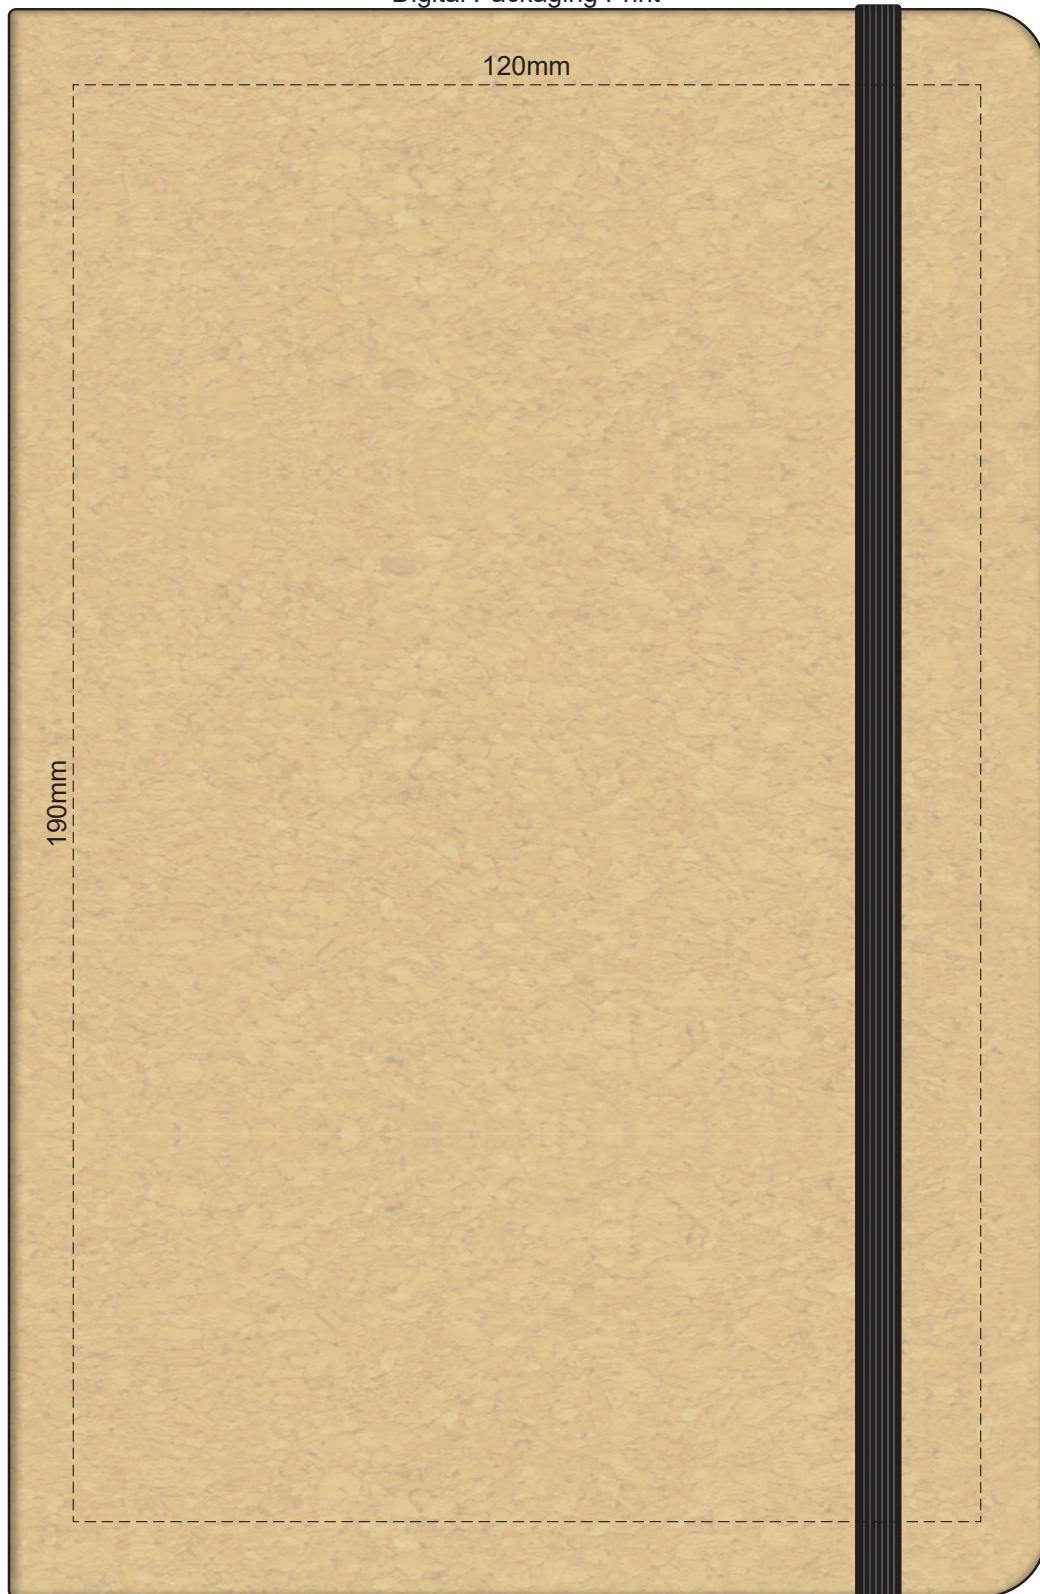

100% of Actual Size
Digital Packaging Print

Artwork will be printed directly onto the product via CMYK printing (no white), colours will not be vibrant due to white ink not being available for this process.

Please note: Block artwork is not advisable due to cork texture.

This notebook is a natural material with variances in texture and colour which may effect the finished result