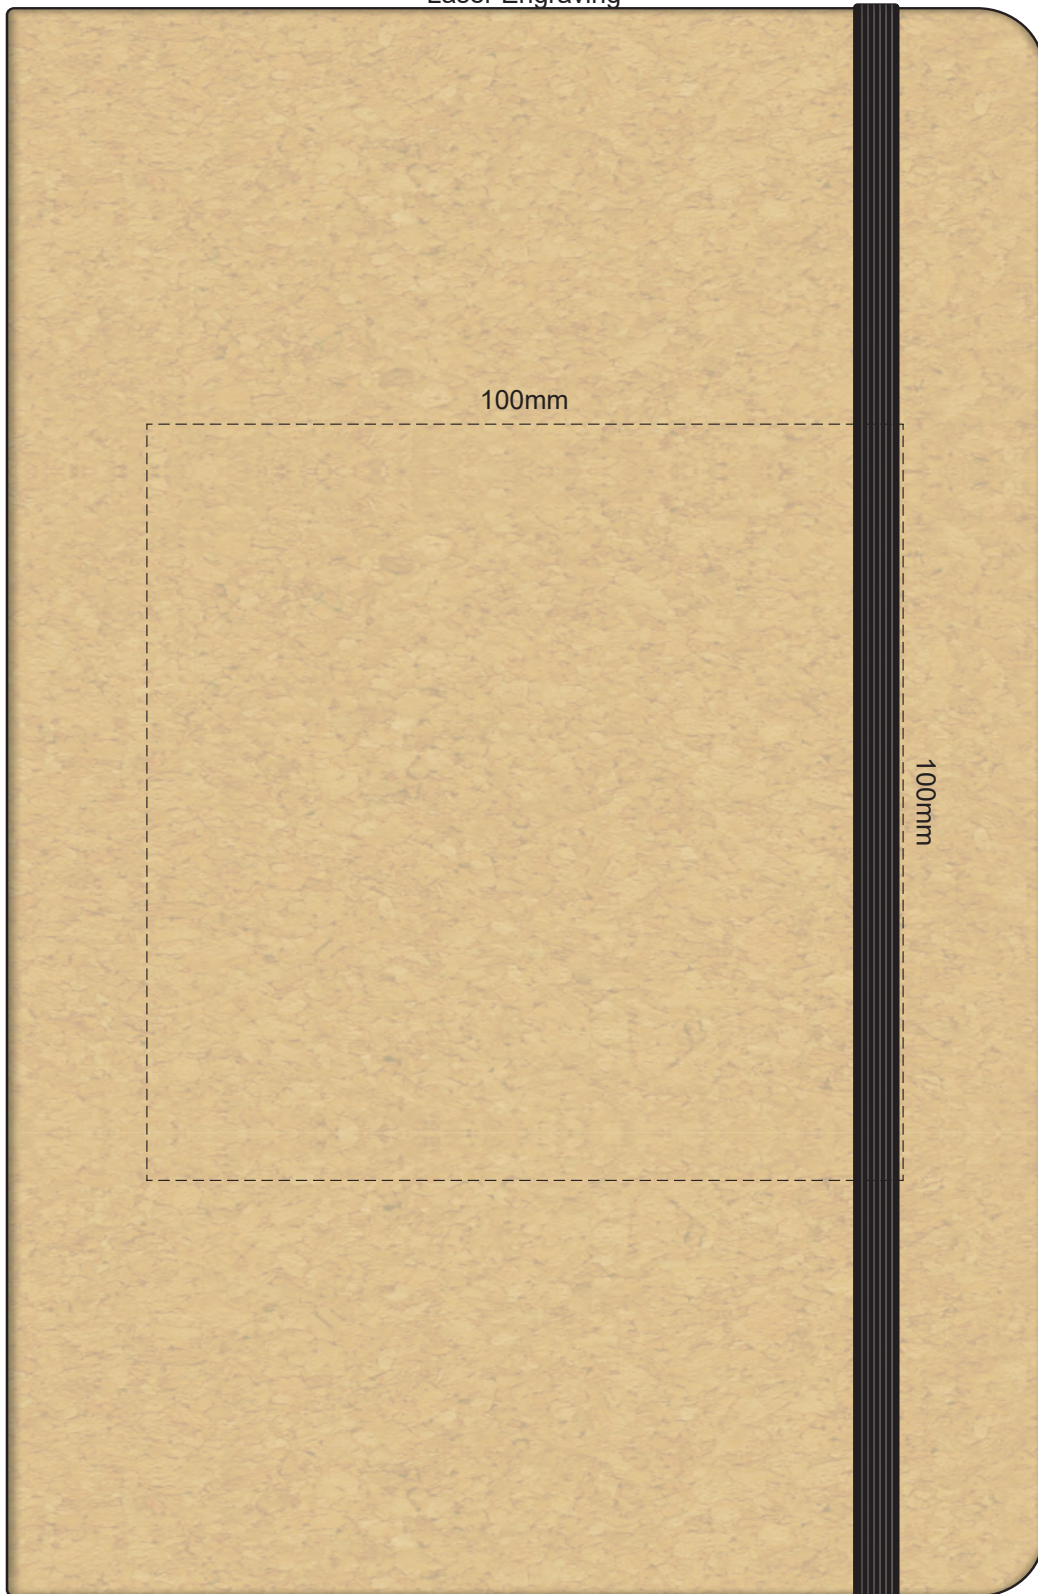

100% of Actual Size
Laser Engraving

This product is a natural material, allow for small variances in engraving colour.
Please note: Block artwork is not advisable due to cork texture.
This notebook is a natural material with variances in texture and colour which may effect the finished result

Engraved Finish