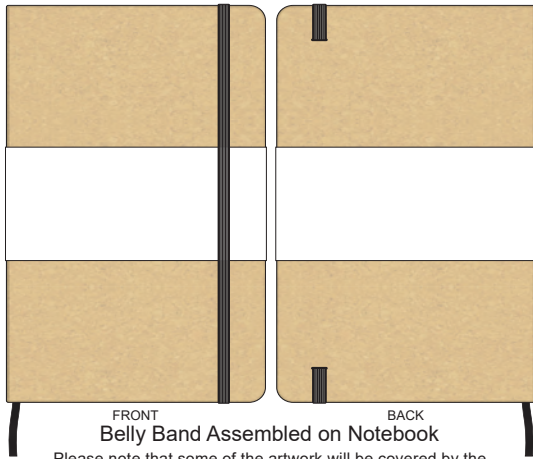

Please note: Block artwork is not advisable due to cork texture.

This notebook is a natural material with variances in texture and colour which may effect the finished result

70% of Actual Size
Digital Print - Belly Band Template

Artwork will be printed directly onto the product via CMYK printing (no white), colours will not be vibrant due to white ink not being available for this process

Green Line = Fold Lines when assembled on notebook

Blue Line = The SIGNIFICANT PRINT AREA

(Keep all critical images & text within this box)

Black Line = Maximum print area

Pink Line = Bleed off to here

25% of Actual Size

FRONT BACK
Belly Band Assembled on Notebook