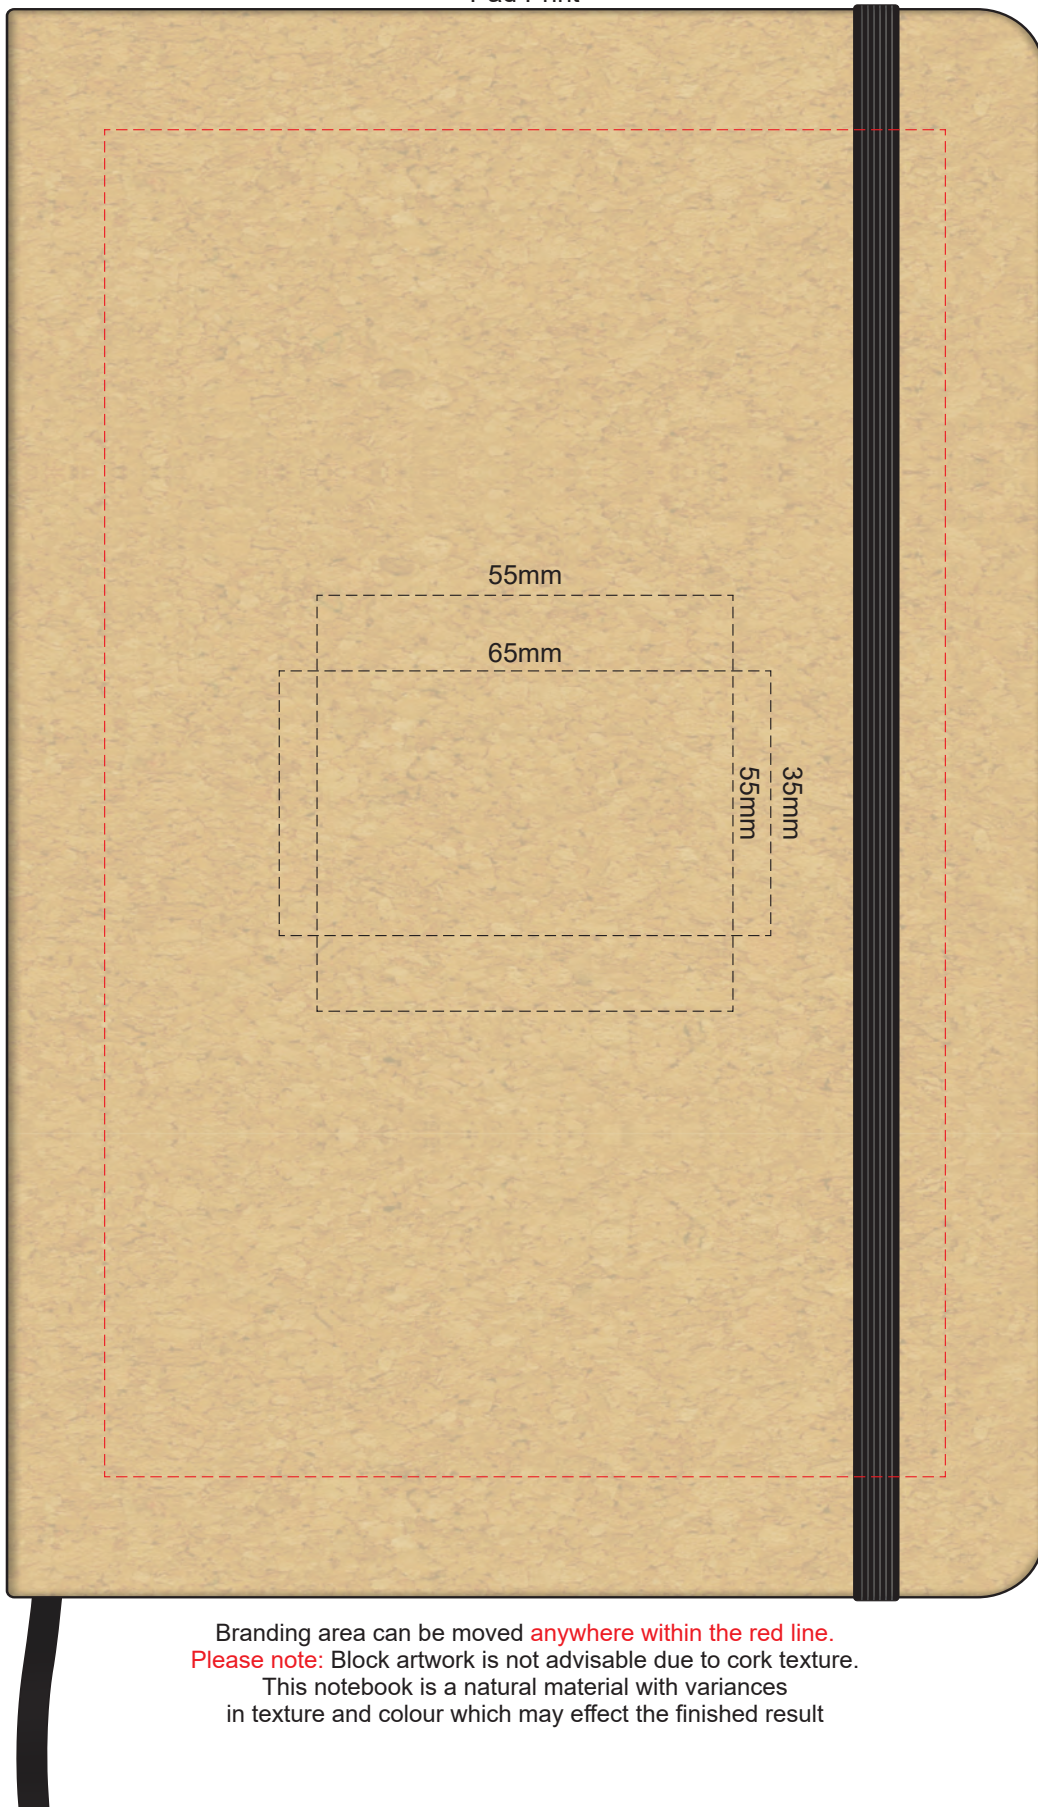

100% of Actual Size
Laser Engraving

Engraves to Natural Finish

100% of Actual Size
Direct Digital

100% of Actual Size
Pad Print

Branding area can be moved **anywhere within the red line**.
Please note: Block artwork is not advisable due to cork texture.
This notebook is a natural material with variances
in texture and colour which may effect the finished result

100% of Actual Size
BACK Pad Print

Branding area can be moved **anywhere within the red line**.
Please note: Block artwork is not advisable due to cork texture.
This notebook is a natural material with variances
in texture and colour which may effect the finished result

100% of Actual Size
Screen Print (One Colour Only)

Please note: Block artwork is not advisable due to cork texture.
This notebook is a natural material with variances
in texture and colour which may effect the finished result

Blue Line = The SIGNIFICANT PRINT AREA

(Keep all critical images & text within this box)

Black Line = Maximum print area

Pink Line = Bleed off to here

25% of Actual Size

FRONT BACK
Belly Band Assembled on Notebook