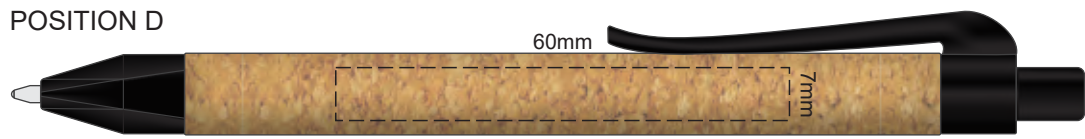

100% of Actual Size
Laser Engraving

Engraves to Natural Finish

100% of Actual Size
Direct Digital

100% of Actual Size
Pad Print

Branding area can be moved **anywhere within the red line**.
Please note: Block artwork is not advisable due to cork texture.
This notebook is a natural material with variances
in texture and colour which may effect the finished result

100% of Actual Size
BACK Pad Print

Branding area can be moved **anywhere within the red line**.
Please note: Block artwork is not advisable due to cork texture.
This notebook is a natural material with variances
in texture and colour which may effect the finished result