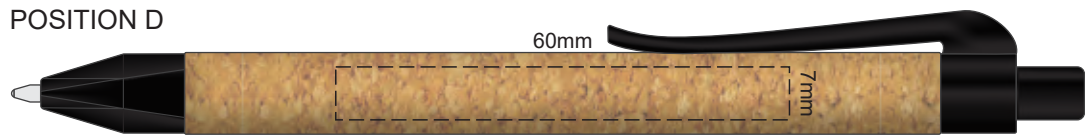

100% of Actual Size
Laser Engraving

Engraves to Natural Finish

100% of Actual Size
Direct Digital

100% of Actual Size
Pad Print

Branding area can be moved **anywhere within the red line**.
Please note: Block artwork is not advisable due to cork texture.
This notebook is a natural material with variances
in texture and colour which may effect the finished result

100% of Actual Size
BACK Pad Print

Branding area can be moved **anywhere within the red line**.
Please note: Block artwork is not advisable due to cork texture.
This notebook is a natural material with variances
in texture and colour which may effect the finished result