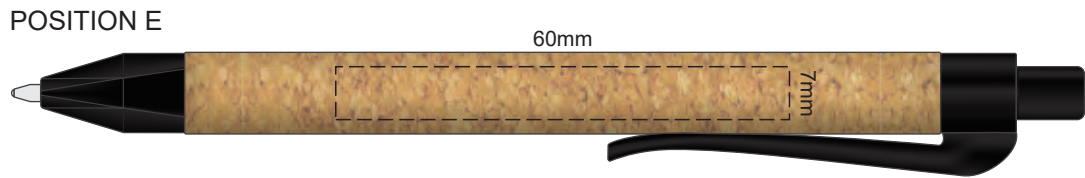

100% of Actual Size
Laser Engraving

Engraves to Natural Finish

100% of Actual Size
Direct Digital

100% of Actual Size
Pad Print

Branding area can be moved **anywhere within the red line**.
Please note: Block artwork is not advisable due to cork texture.
This notebook is a natural material with variances
in texture and colour which may effect the finished result

100% of Actual Size
BACK Pad Print

Branding area can be moved **anywhere within the red line**.
Please note: Block artwork is not advisable due to cork texture.
This notebook is a natural material with variances
in texture and colour which may effect the finished result