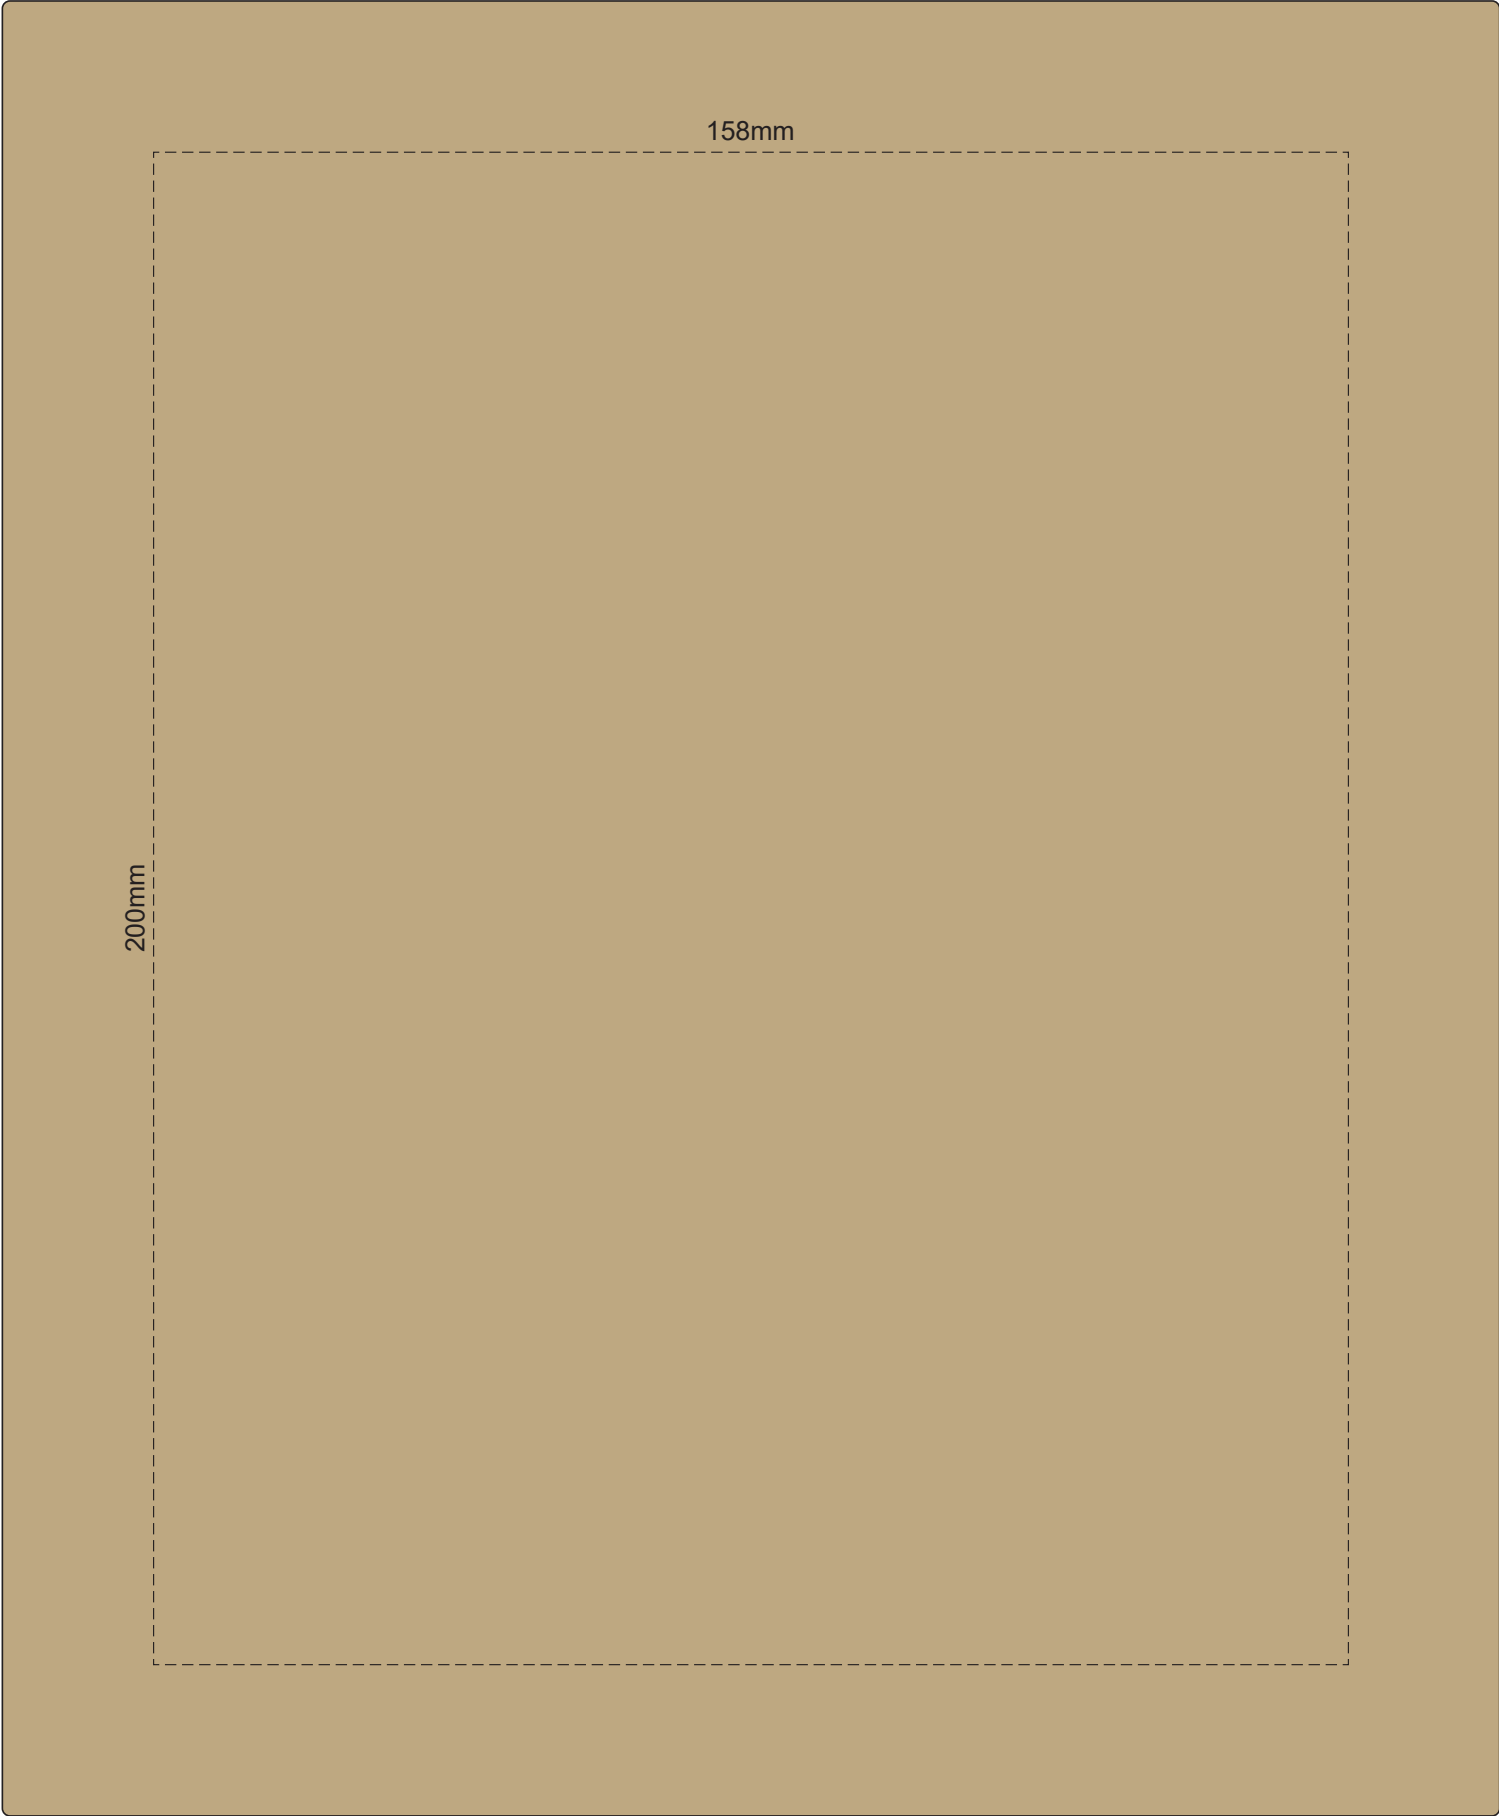

100% of Actual Size
Screen Print
(One Colour Only)

158mm

200mm