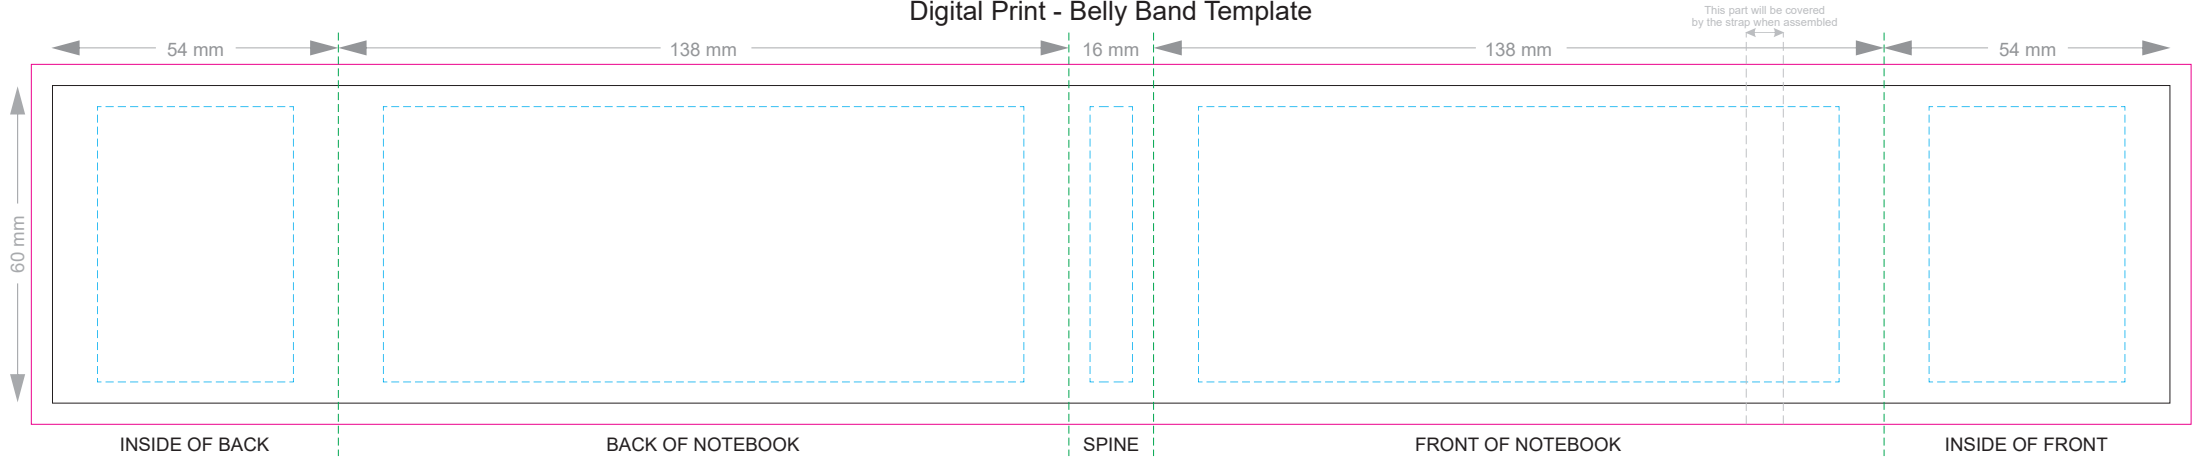

70% of Actual Size
Digital Print - Belly Band Template

Artwork will be printed directly onto the product via CMYK printing (no white), colours will not be vibrant due to white ink not being available for this process

Green Line = Fold Lines when assembled on notebook

Blue Line = The SIGNIFICANT PRINT AREA

(Keep all critical images & text within this box)

Black Line = Maximum print area

Pink Line = Bleed off to here

25% of Actual Size