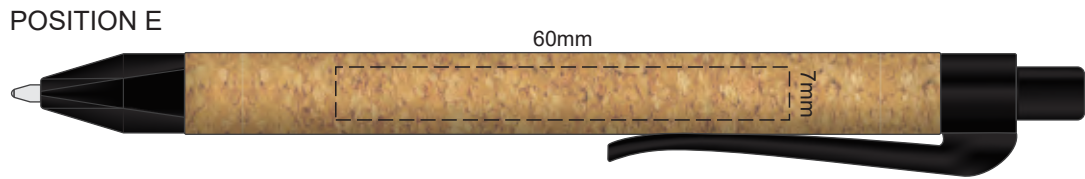

100% of Actual Size
Laser Engraving

Engraves to Natural Finish

100% of Actual Size
Direct Digital

100% of Actual Size
Pad Print

Branding area can be moved **anywhere within the red line**.
Please note: Block artwork is not advisable due to cork texture.
This notebook is a natural material with variances
in texture and colour which may effect the finished result

100% of Actual Size
BACK Pad Print

Branding area can be moved **anywhere within the red line**.
Please note: Block artwork is not advisable due to cork texture.
This notebook is a natural material with variances
in texture and colour which may effect the finished result