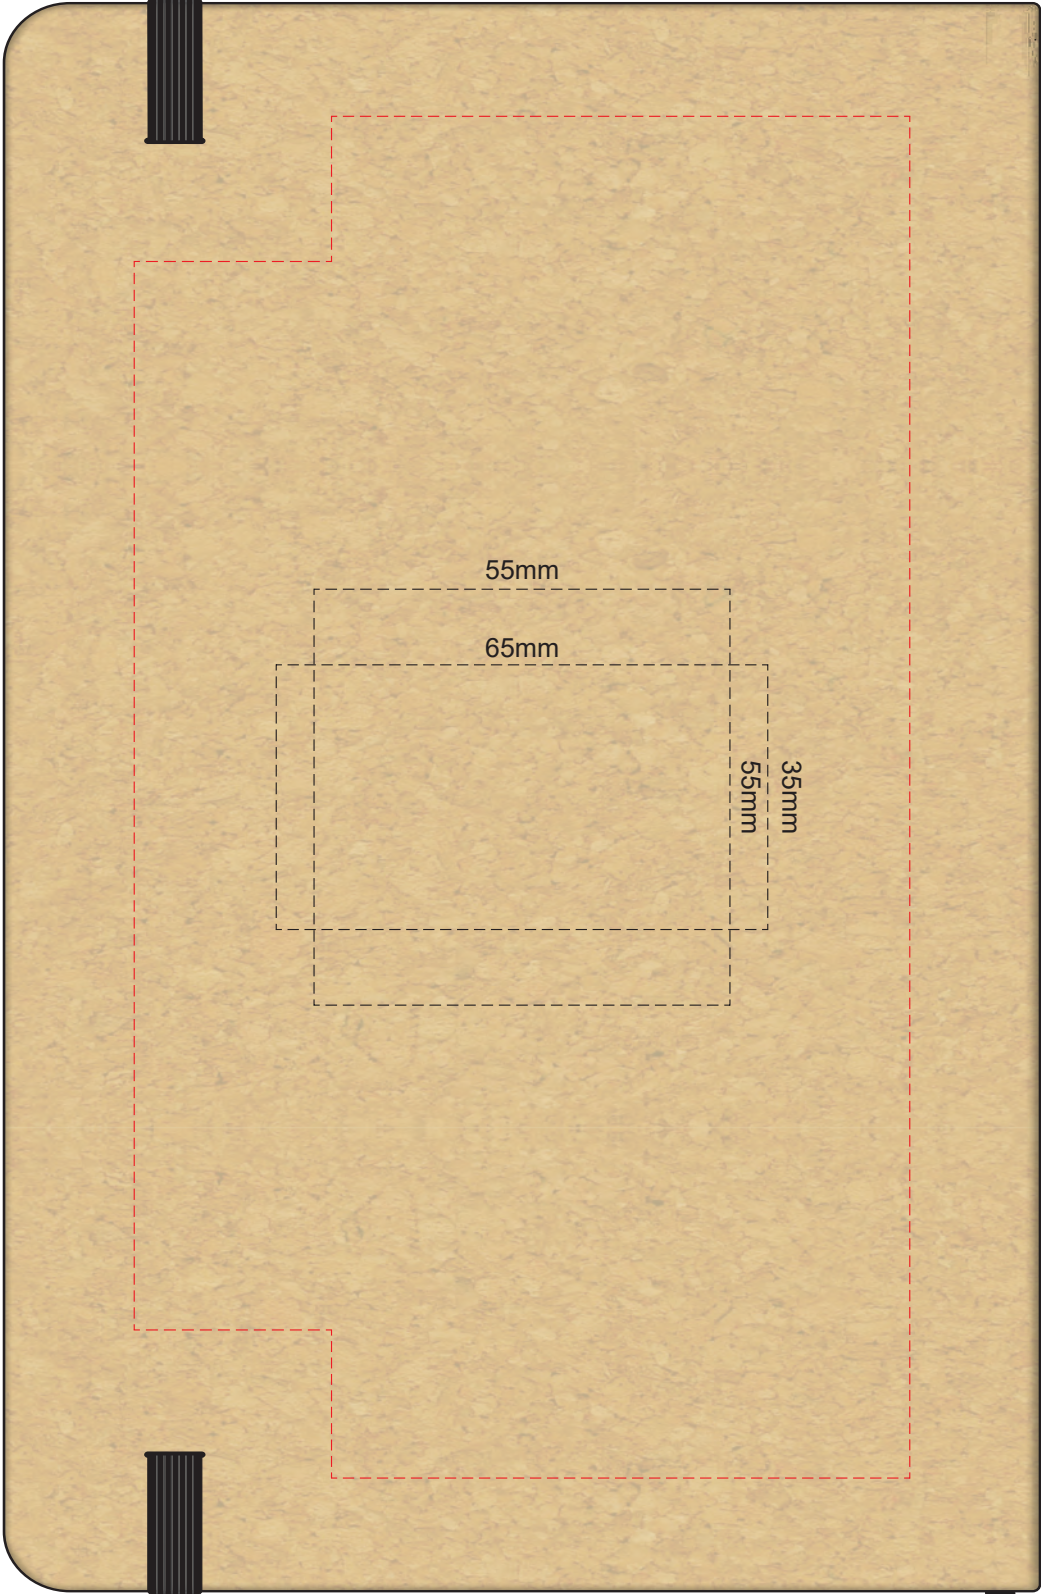

100% of Actual Size
Laser Engraving

Engraves to Natural Finish

100% of Actual Size
Direct Digital

100% of Actual Size
Pad Print

Branding area can be moved **anywhere within the red line**.
Please note: Block artwork is not advisable due to cork texture.
This notebook is a natural material with variances
in texture and colour which may effect the finished result

100% of Actual Size
BACK Pad Print

Branding area can be moved **anywhere within the red line**.
Please note: Block artwork is not advisable due to cork texture.
This notebook is a natural material with variances
in texture and colour which may effect the finished result

100% of Actual Size
Screen Print (One Colour Only)

Please note: Block artwork is not advisable due to cork texture.
This notebook is a natural material with variances
in texture and colour which may effect the finished result

Blue Line = The SIGNIFICANT PRINT AREA

(Keep all critical images & text within this box)

Black Line = Maximum print area

Pink Line = Bleed off to here

25% of Actual Size

FRONT BACK
Belly Band Assembled on Notebook