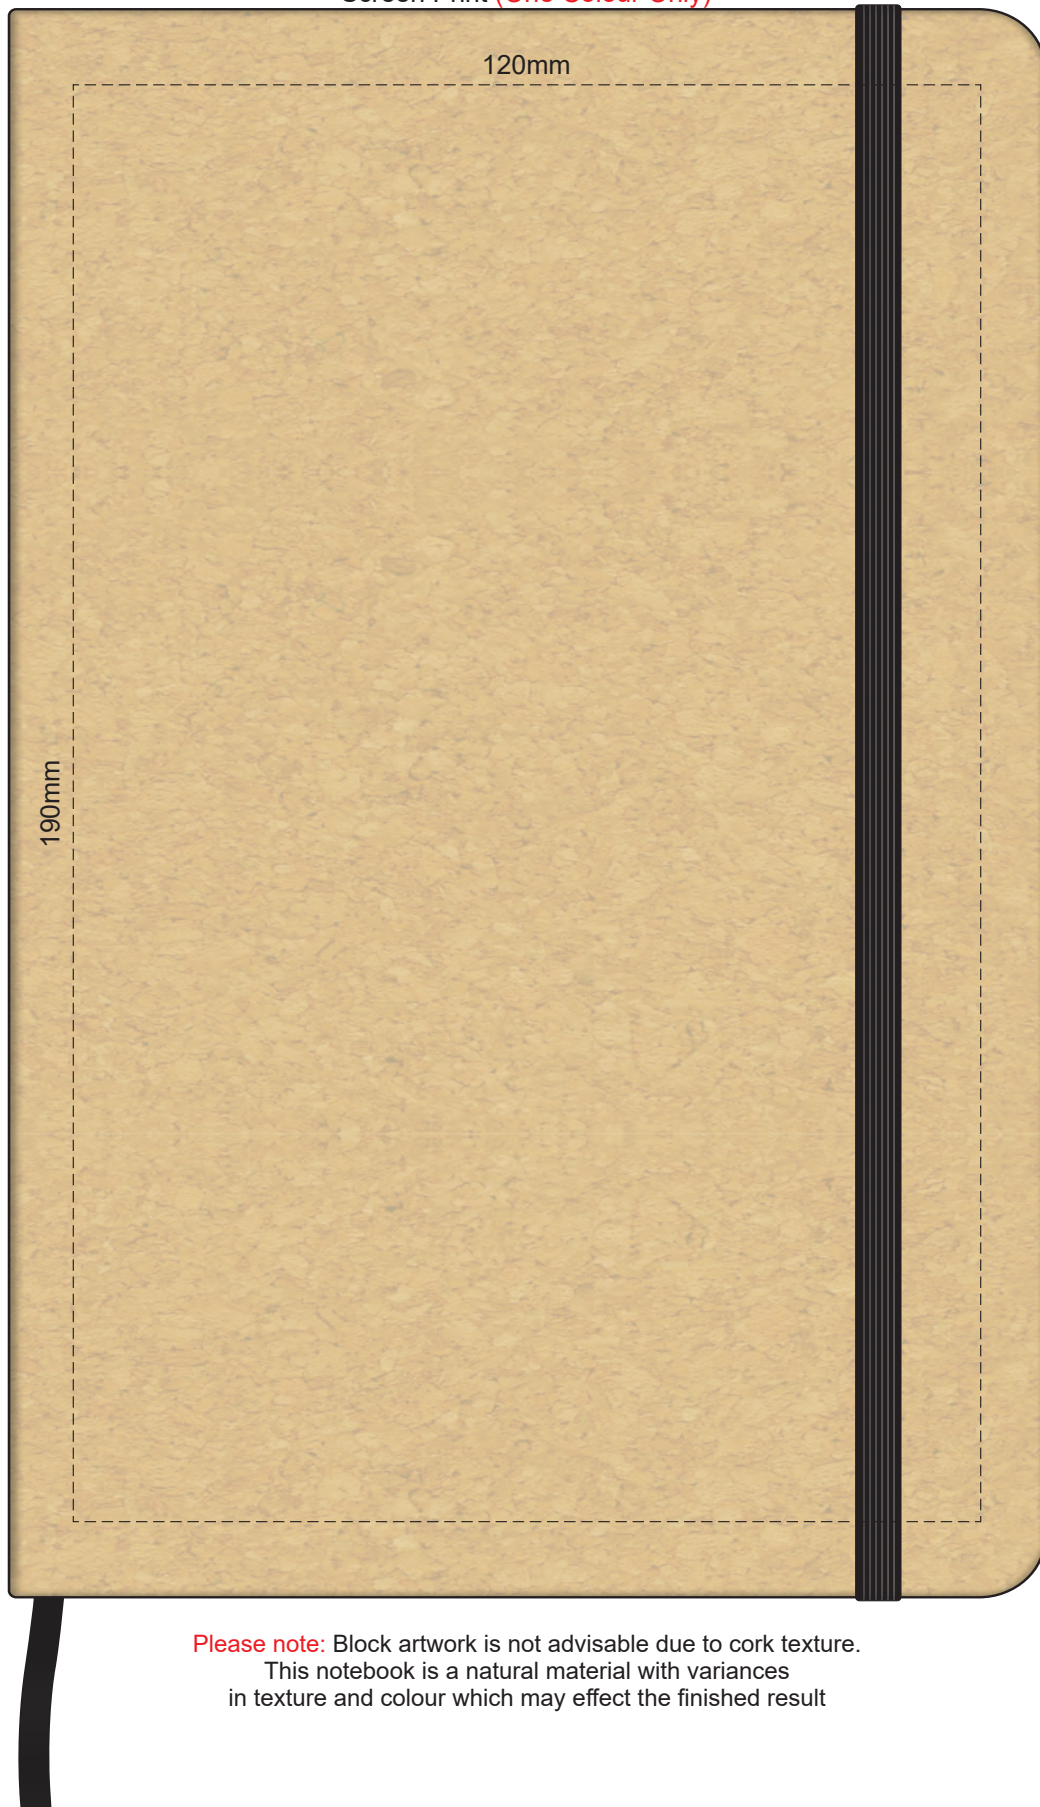

100% of Actual Size
Laser Engraving

Engraves to Natural Finish

100% of Actual Size
Direct Digital

100% of Actual Size
Pad Print

Branding area can be moved **anywhere within the red line**.
Please note: Block artwork is not advisable due to cork texture.
This notebook is a natural material with variances
in texture and colour which may effect the finished result

100% of Actual Size
BACK Pad Print

Branding area can be moved **anywhere within the red line**.
Please note: Block artwork is not advisable due to cork texture.
This notebook is a natural material with variances
in texture and colour which may effect the finished result

100% of Actual Size
Screen Print (One Colour Only)

Please note: Block artwork is not advisable due to cork texture.
This notebook is a natural material with variances
in texture and colour which may effect the finished result

100% of Actual Size
Screen Print (One Colour Only)
BACK

Please note: Block artwork is not advisable due to cork texture.
This notebook is a natural material with variances
in texture and colour which may effect the finished result