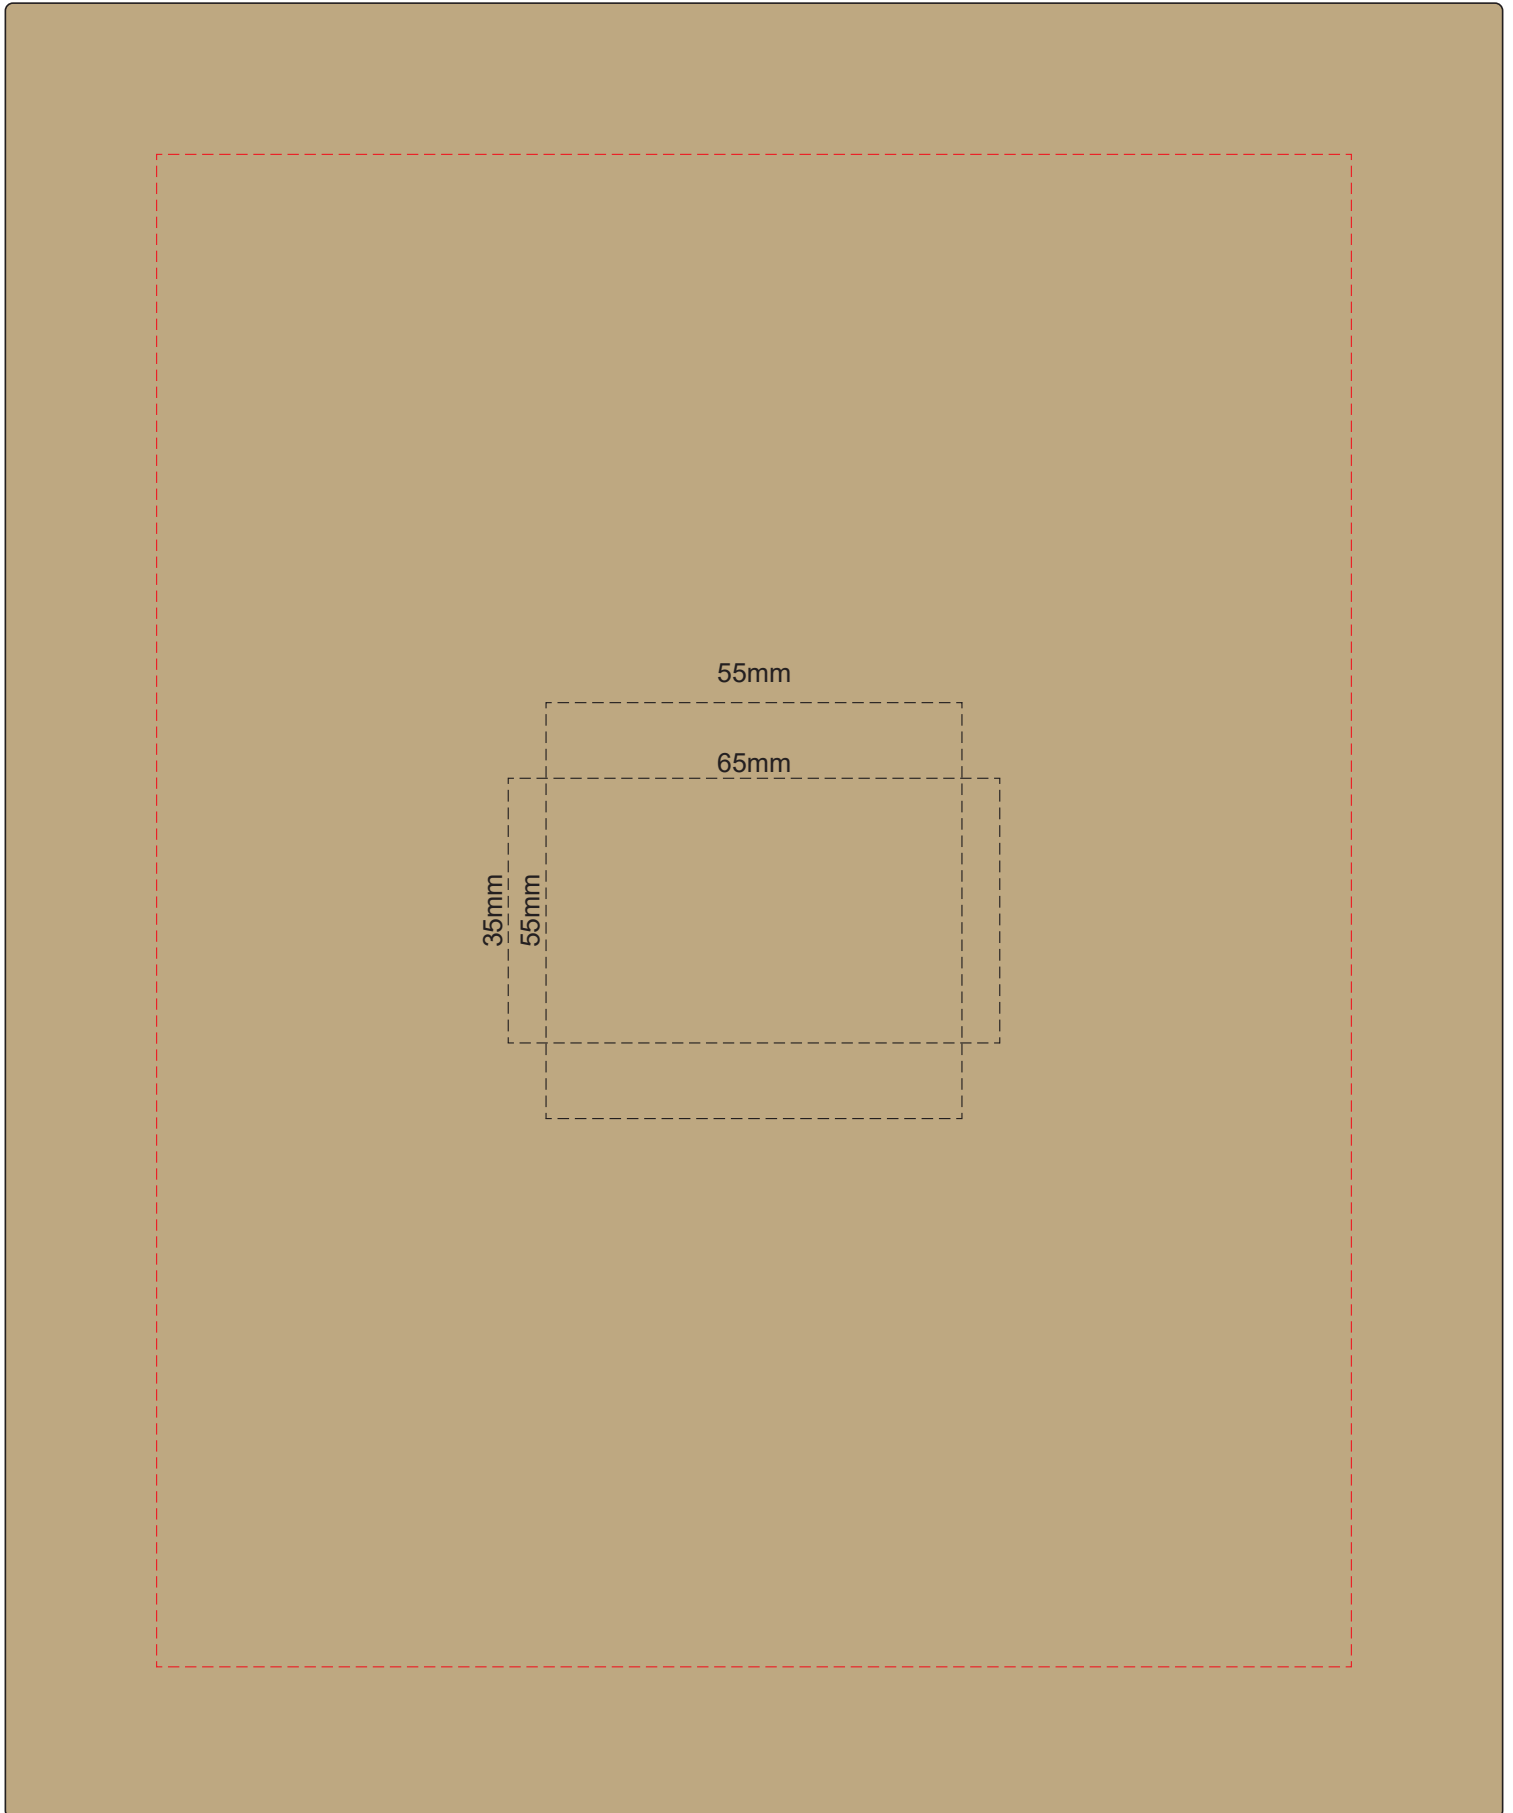

100% of Actual Size
Laser Engraving

Engraves to Natural Finish

100% of Actual Size
Direct Digital

100% of Actual Size
Pad Print

Branding area can be moved **anywhere within the red line**.
Please note: Block artwork is not advisable due to cork texture.
This notebook is a natural material with variances
in texture and colour which may effect the finished result

100% of Actual Size
BACK Pad Print

Branding area can be moved **anywhere within the red line**.
Please note: Block artwork is not advisable due to cork texture.
This notebook is a natural material with variances
in texture and colour which may effect the finished result

Blue Line = The SIGNIFICANT PRINT AREA

(Keep all critical images & text within this box)

Black Line = Maximum print area

Pink Line = Bleed off to here

25% of Actual Size

FRONT BACK
Belly Band Assembled on Notebook

Please note that some of the artwork will be covered by the notebook closure strap when assembled.

100% of Actual Size
Pad Print

Branding area can be moved **anywhere within the red line.**

100% of Actual Size
Screen Print
(One Colour Only)