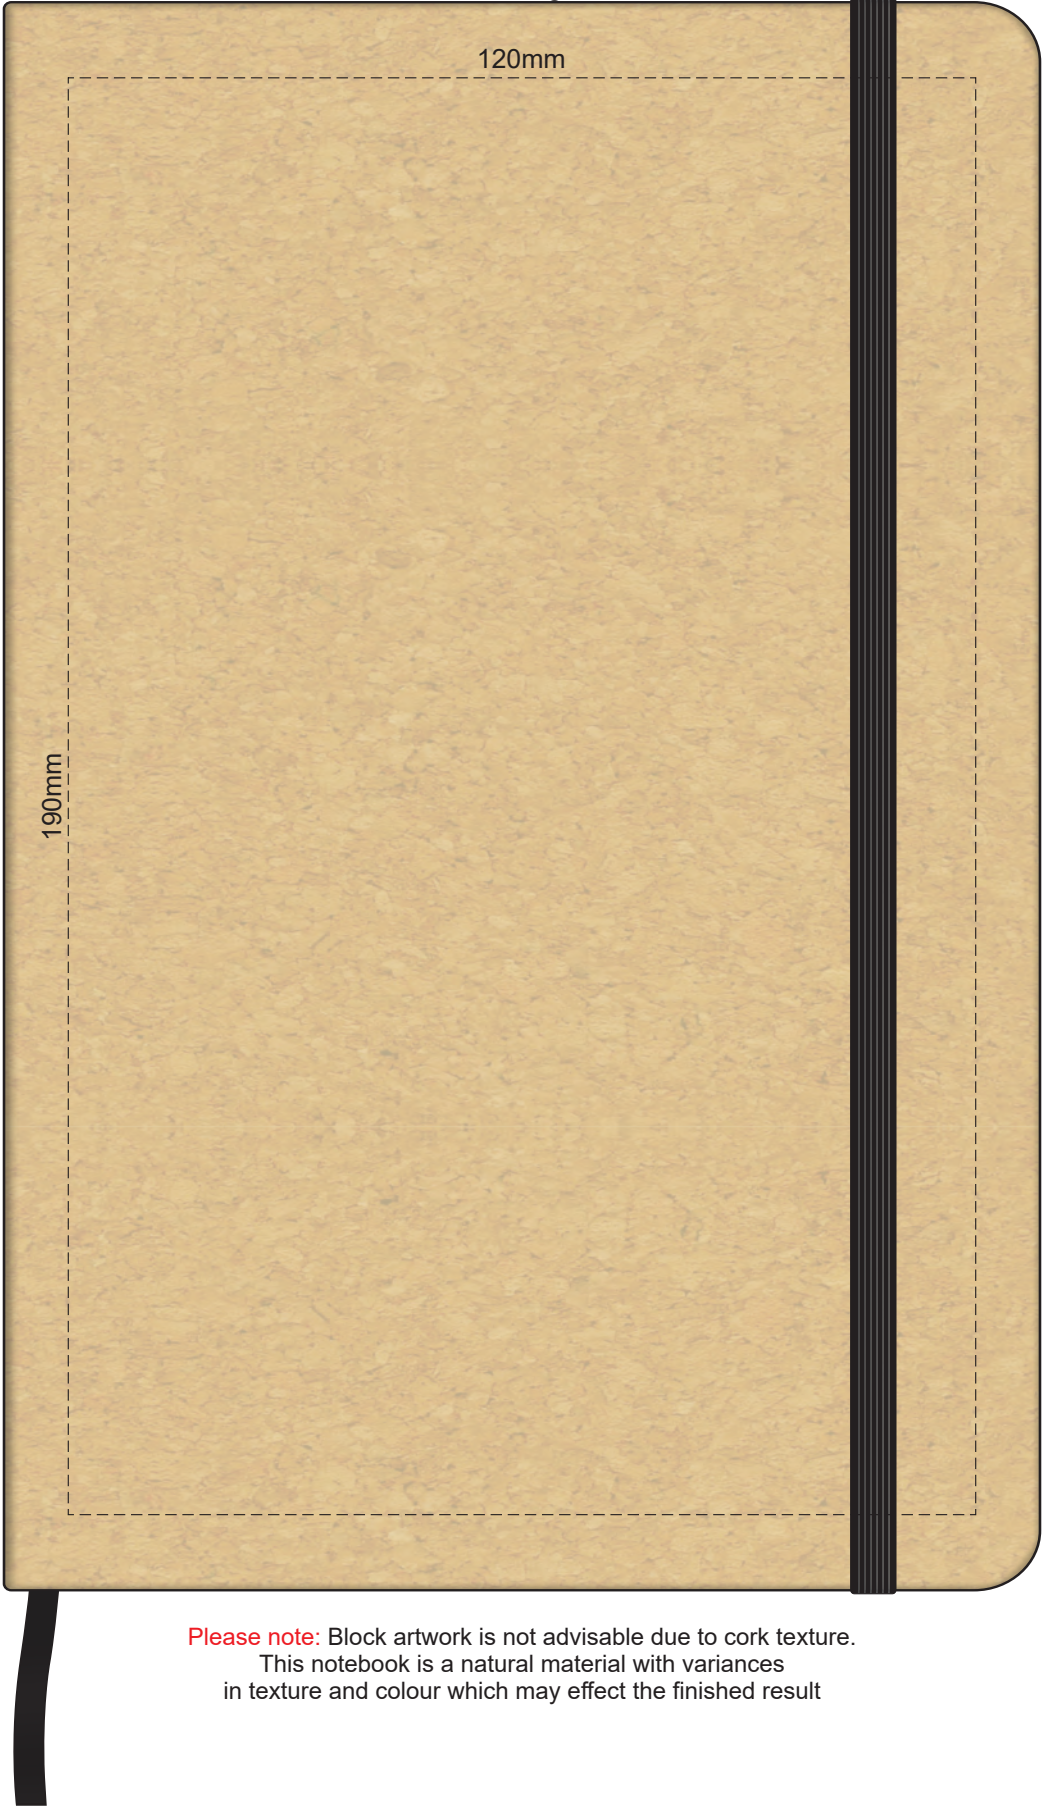

100% of Actual Size
Direct Digital

Please note: Block artwork is not advisable due to cork texture.
This notebook is a natural material with variances
in texture and colour which may effect the finished result