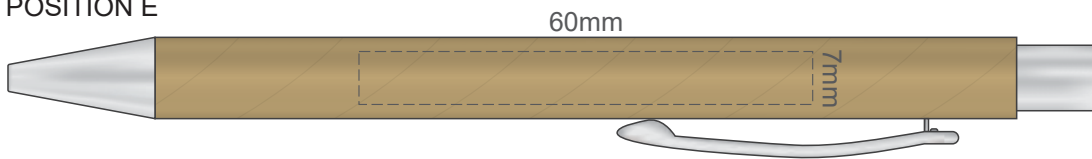

100% of Actual Size  
Screen Print (One Colour Only)

POSITION A

Please be aware the artwork will be affected by the seams of the pen.

100% of Actual Size  
Pad Print

POSITION D

POSITION E

Please be aware the artwork will be affected by the seams of the pen.

100% of Actual Size  
Direct Digital

POSITION D

POSITION E

Please be aware the artwork will be affected by the seams of the pen.

100% of Actual Size  
Pad Print  
FRONT

Branding area can be moved anywhere within the red line.

100% of Actual Size  
Pad Print  
**BACK**

Branding area can be moved **anywhere within the red line.**

100% of Actual Size  
Screen Print  
(One Colour Only)  
**FRONT**

100% of Actual Size  
Screen Print  
(One Colour Only)  
**BACK**