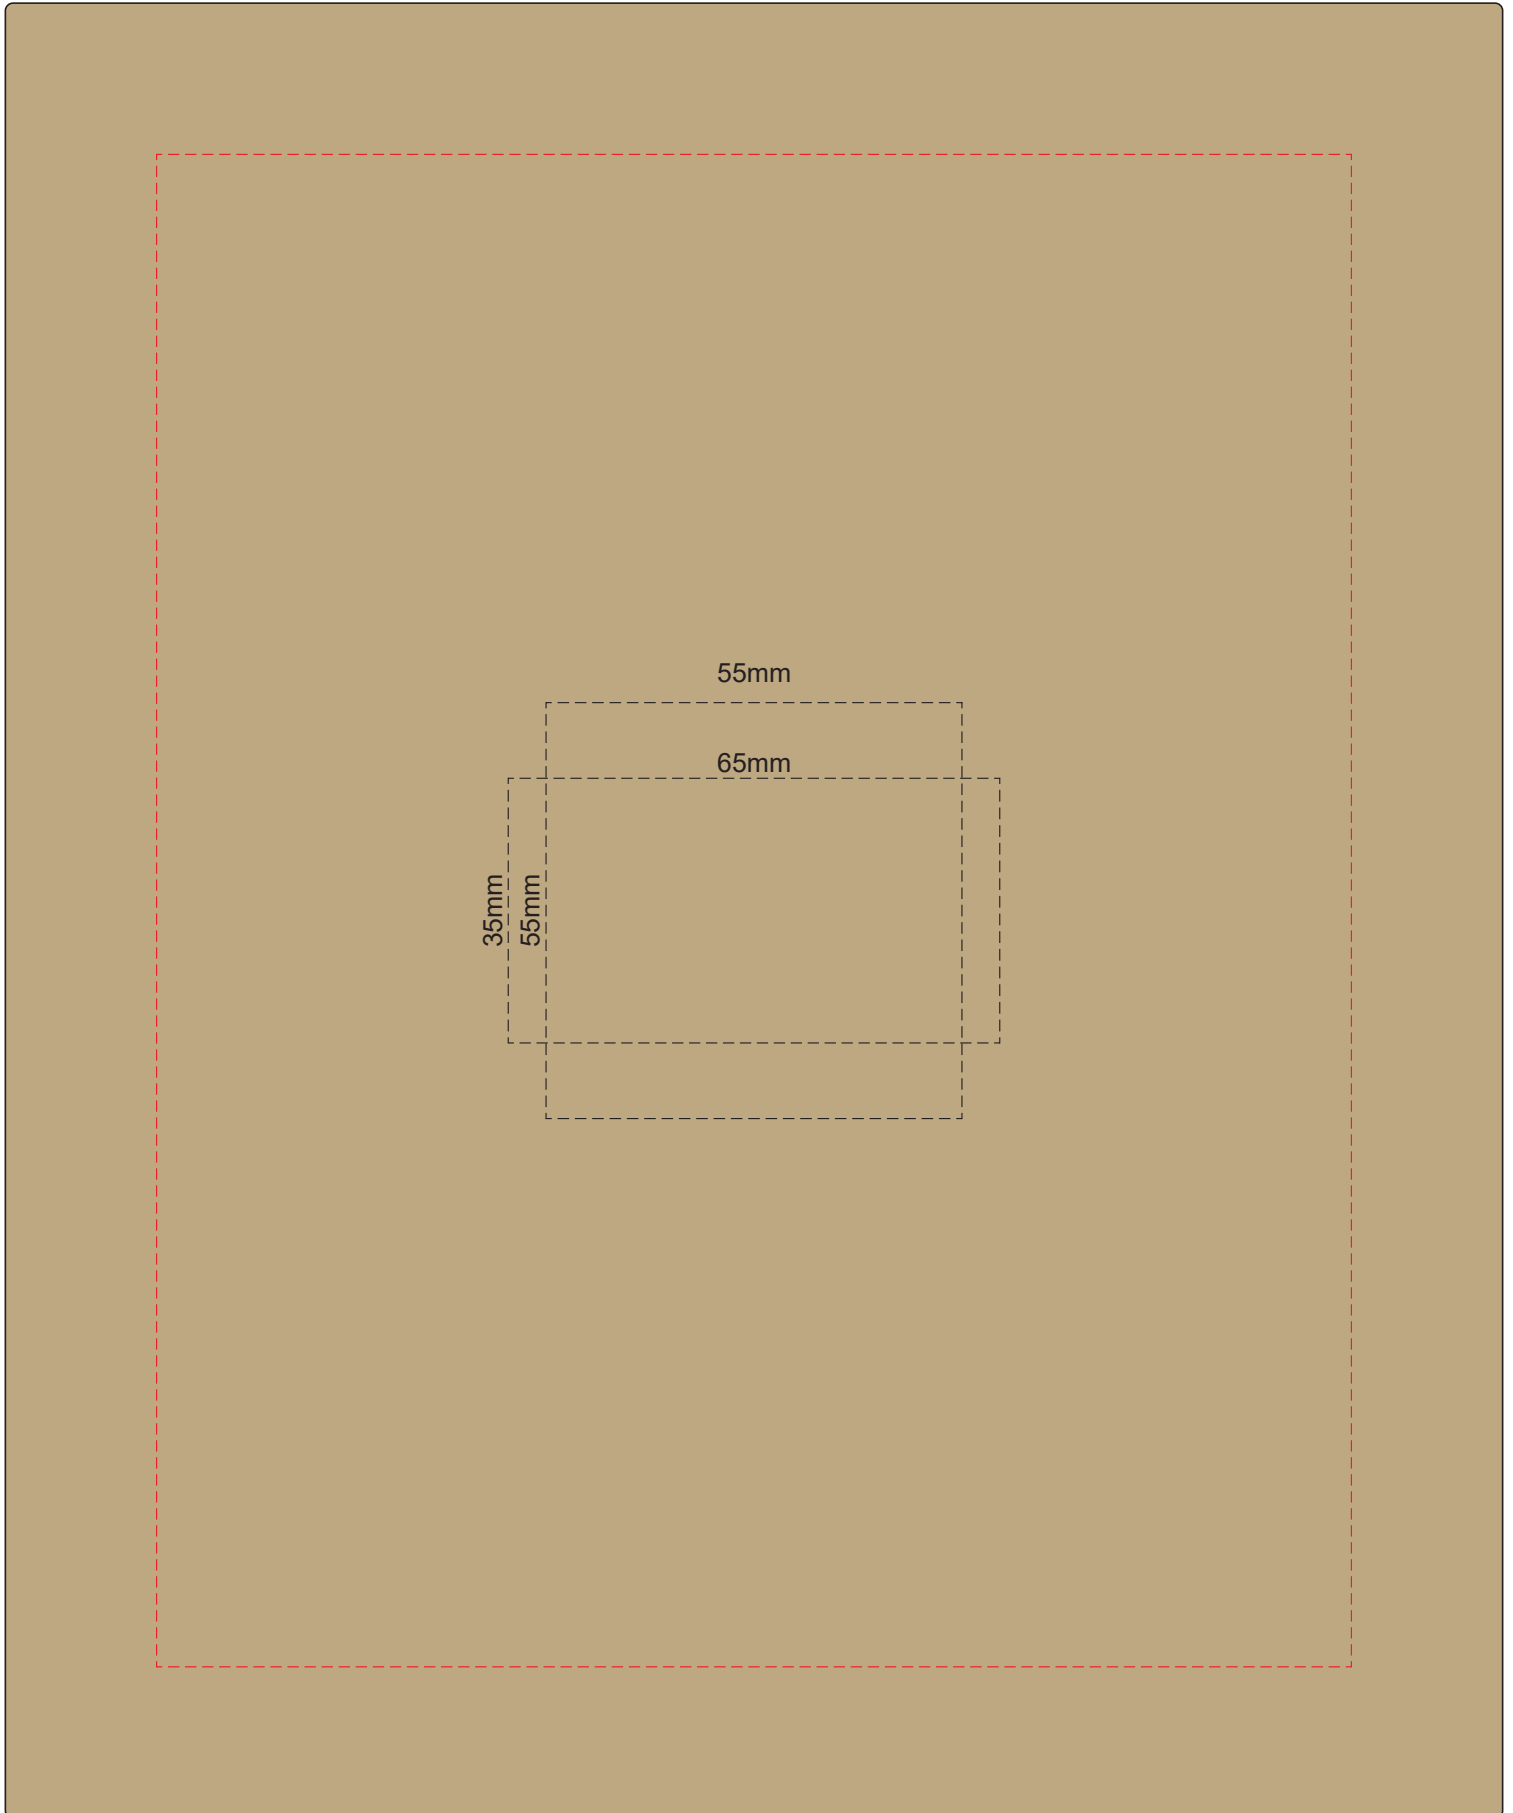

100% of Actual Size  
Screen Print (One Colour Only)

POSITION A

Please be aware the artwork will be affected by the seams of the pen.

100% of Actual Size  
Pad Print

POSITION D

POSITION E

Please be aware the artwork will be affected by the seams of the pen.

100% of Actual Size  
Direct Digital

POSITION D

POSITION E

Please be aware the artwork will be affected by the seams of the pen.

100% of Actual Size  
Pad Print  
FRONT

Branding area can be moved anywhere within the red line.

100% of Actual Size  
Pad Print  
**BACK**

Branding area can be moved **anywhere within the red line.**

100% of Actual Size  
Screen Print  
(One Colour Only)  
**FRONT**

100% of Actual Size  
Screen Print  
(One Colour Only)  
**BACK**

100% of Actual Size  
Pad Print

Branding area can be moved **anywhere within the red line.**

100% of Actual Size  
Screen Print  
(One Colour Only)

158mm

200mm

100% of Actual Size  
Digital Packaging Print