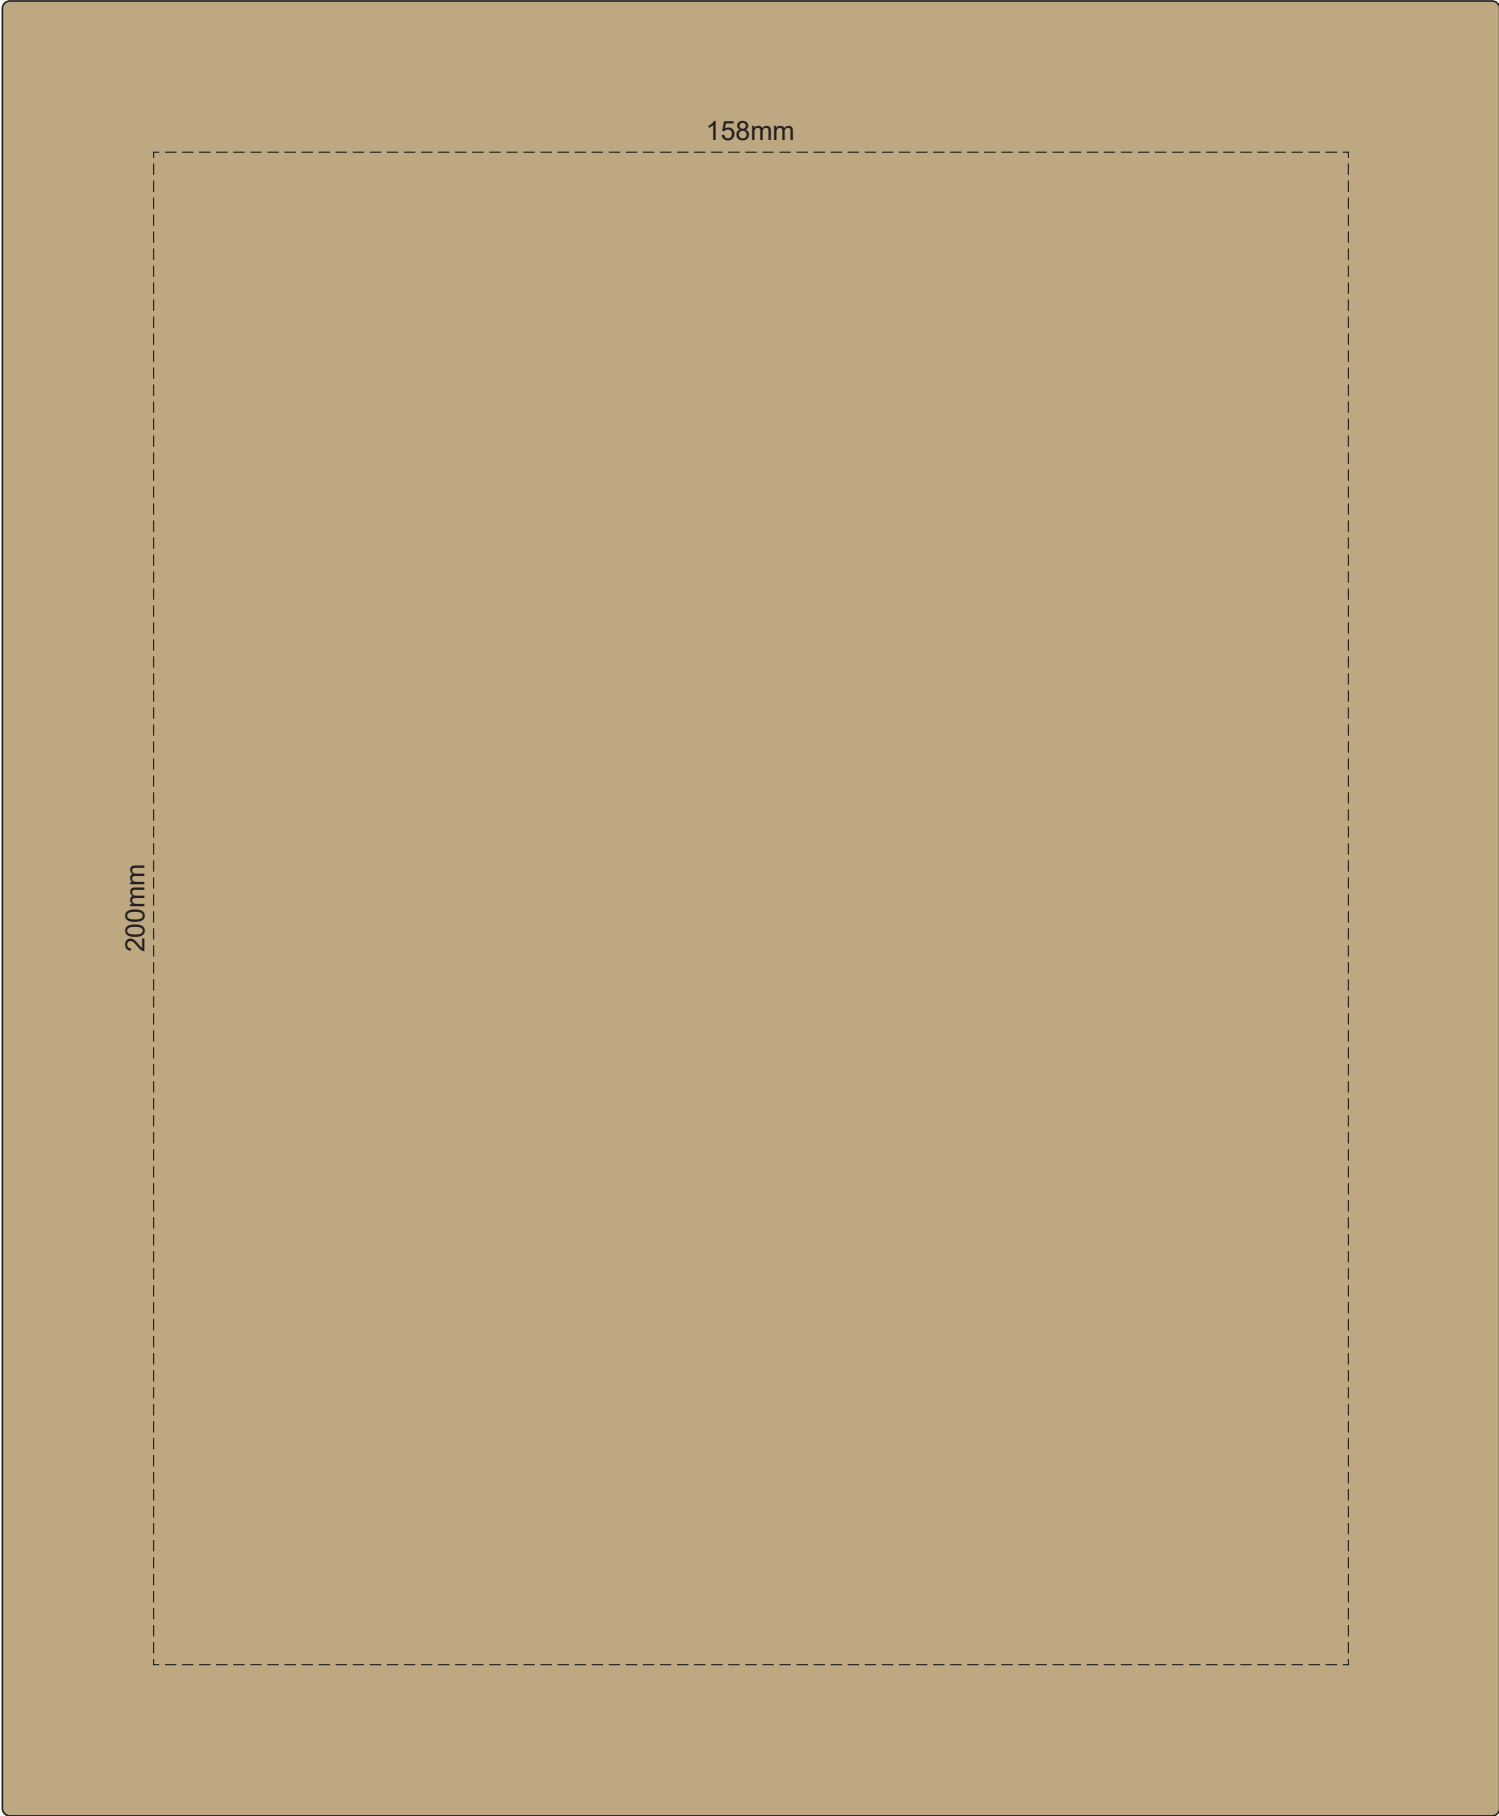

100% of Actual Size  
Screen Print (One Colour Only)

POSITION A

Please be aware the artwork will be affected by the seams of the pen.

100% of Actual Size  
Pad Print

POSITION D

POSITION E

Please be aware the artwork will be affected by the seams of the pen.

100% of Actual Size  
Direct Digital

POSITION D

POSITION E

Please be aware the artwork will be affected by the seams of the pen.

100% of Actual Size  
Pad Print  
FRONT

Branding area can be moved anywhere within the red line.

100% of Actual Size  
Pad Print  
**BACK**

Branding area can be moved **anywhere within the red line.**

100% of Actual Size  
Screen Print  
(One Colour Only)  
**FRONT**

100% of Actual Size  
Screen Print  
(One Colour Only)  
**BACK**

100% of Actual Size  
Pad Print

Branding area can be moved **anywhere within the red line.**

100% of Actual Size  
Screen Print  
(One Colour Only)

158mm

200mm

100% of Actual Size  
Digital Packaging Print