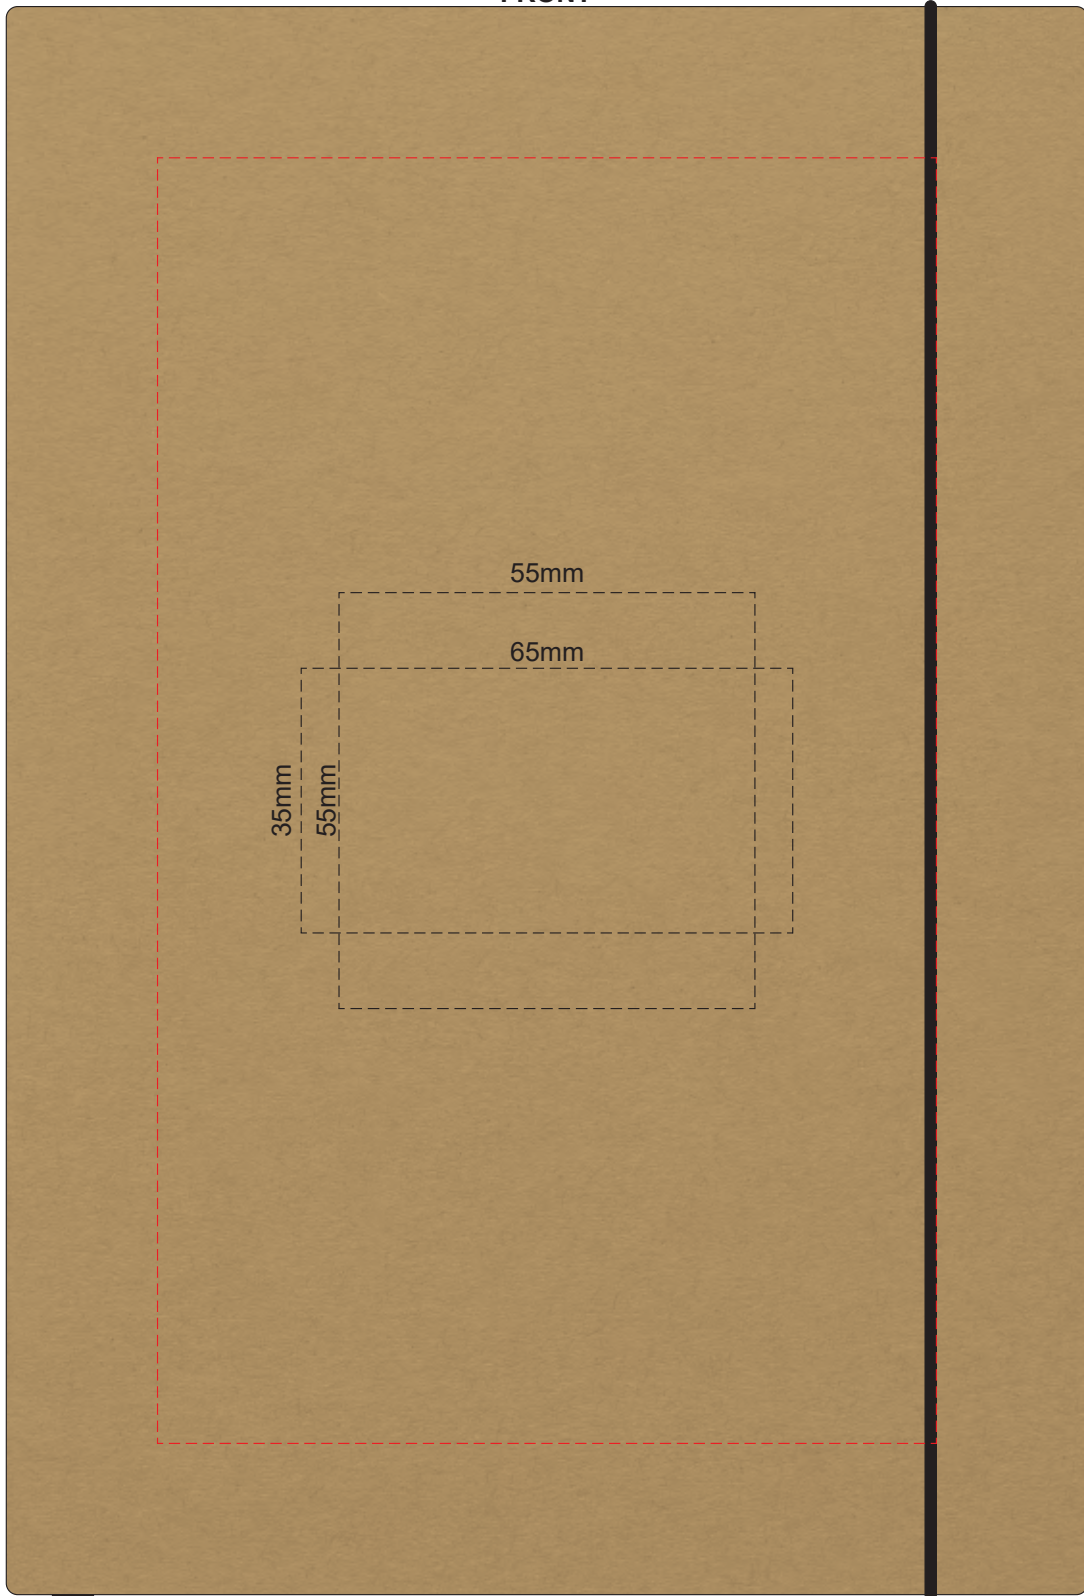

100% of Actual Size  
Screen Print (One Colour Only)

POSITION A

Please be aware the artwork will be affected by the seams of the pen.

100% of Actual Size  
Pad Print

POSITION D

POSITION E

Please be aware the artwork will be affected by the seams of the pen.

100% of Actual Size  
Direct Digital

POSITION D

POSITION E

Please be aware the artwork will be affected by the seams of the pen.

100% of Actual Size  
Pad Print  
FRONT

Branding area can be moved anywhere within the red line.

100% of Actual Size  
Pad Print  
**BACK**

Branding area can be moved **anywhere within the red line.**

100% of Actual Size  
Screen Print  
(One Colour Only)  
**FRONT**

100% of Actual Size  
Screen Print  
(One Colour Only)  
**BACK**

100% of Actual Size  
Pad Print

Branding area can be moved **anywhere within the red line.**

100% of Actual Size  
Screen Print  
(One Colour Only)

158mm

200mm

100% of Actual Size  
Digital Packaging Print