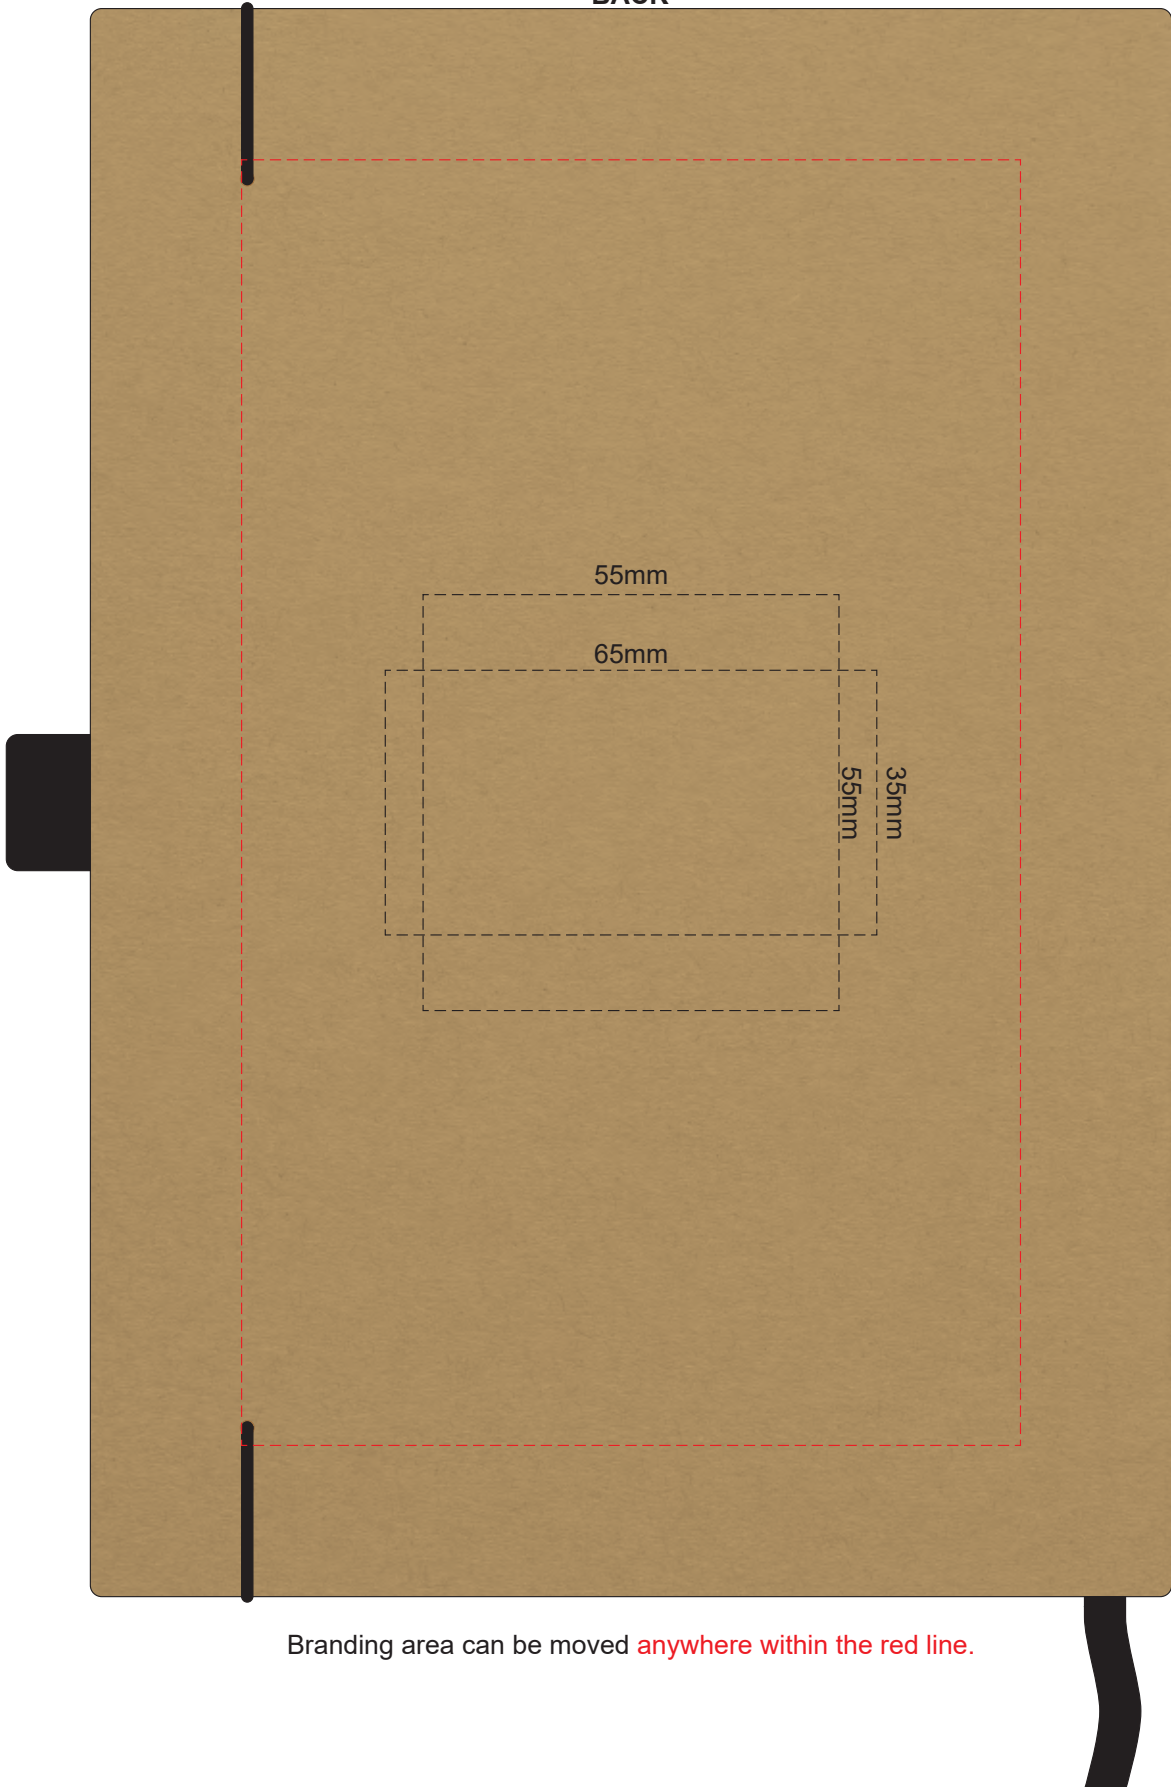

100% of Actual Size  
Screen Print (One Colour Only)

POSITION A

Please be aware the artwork will be affected by the seams of the pen.

100% of Actual Size  
Pad Print

POSITION D

POSITION E

Please be aware the artwork will be affected by the seams of the pen.

100% of Actual Size  
Direct Digital

POSITION D

POSITION E

Please be aware the artwork will be affected by the seams of the pen.

100% of Actual Size  
Pad Print  
FRONT

Branding area can be moved anywhere within the red line.

100% of Actual Size  
Pad Print  
**BACK**

Branding area can be moved **anywhere within the red line.**

100% of Actual Size  
Screen Print  
(One Colour Only)  
**FRONT**

100% of Actual Size  
Screen Print  
(One Colour Only)  
**BACK**

100% of Actual Size  
Pad Print

Branding area can be moved **anywhere within the red line.**

100% of Actual Size  
Screen Print  
(One Colour Only)

158mm

200mm

100% of Actual Size  
Digital Packaging Print