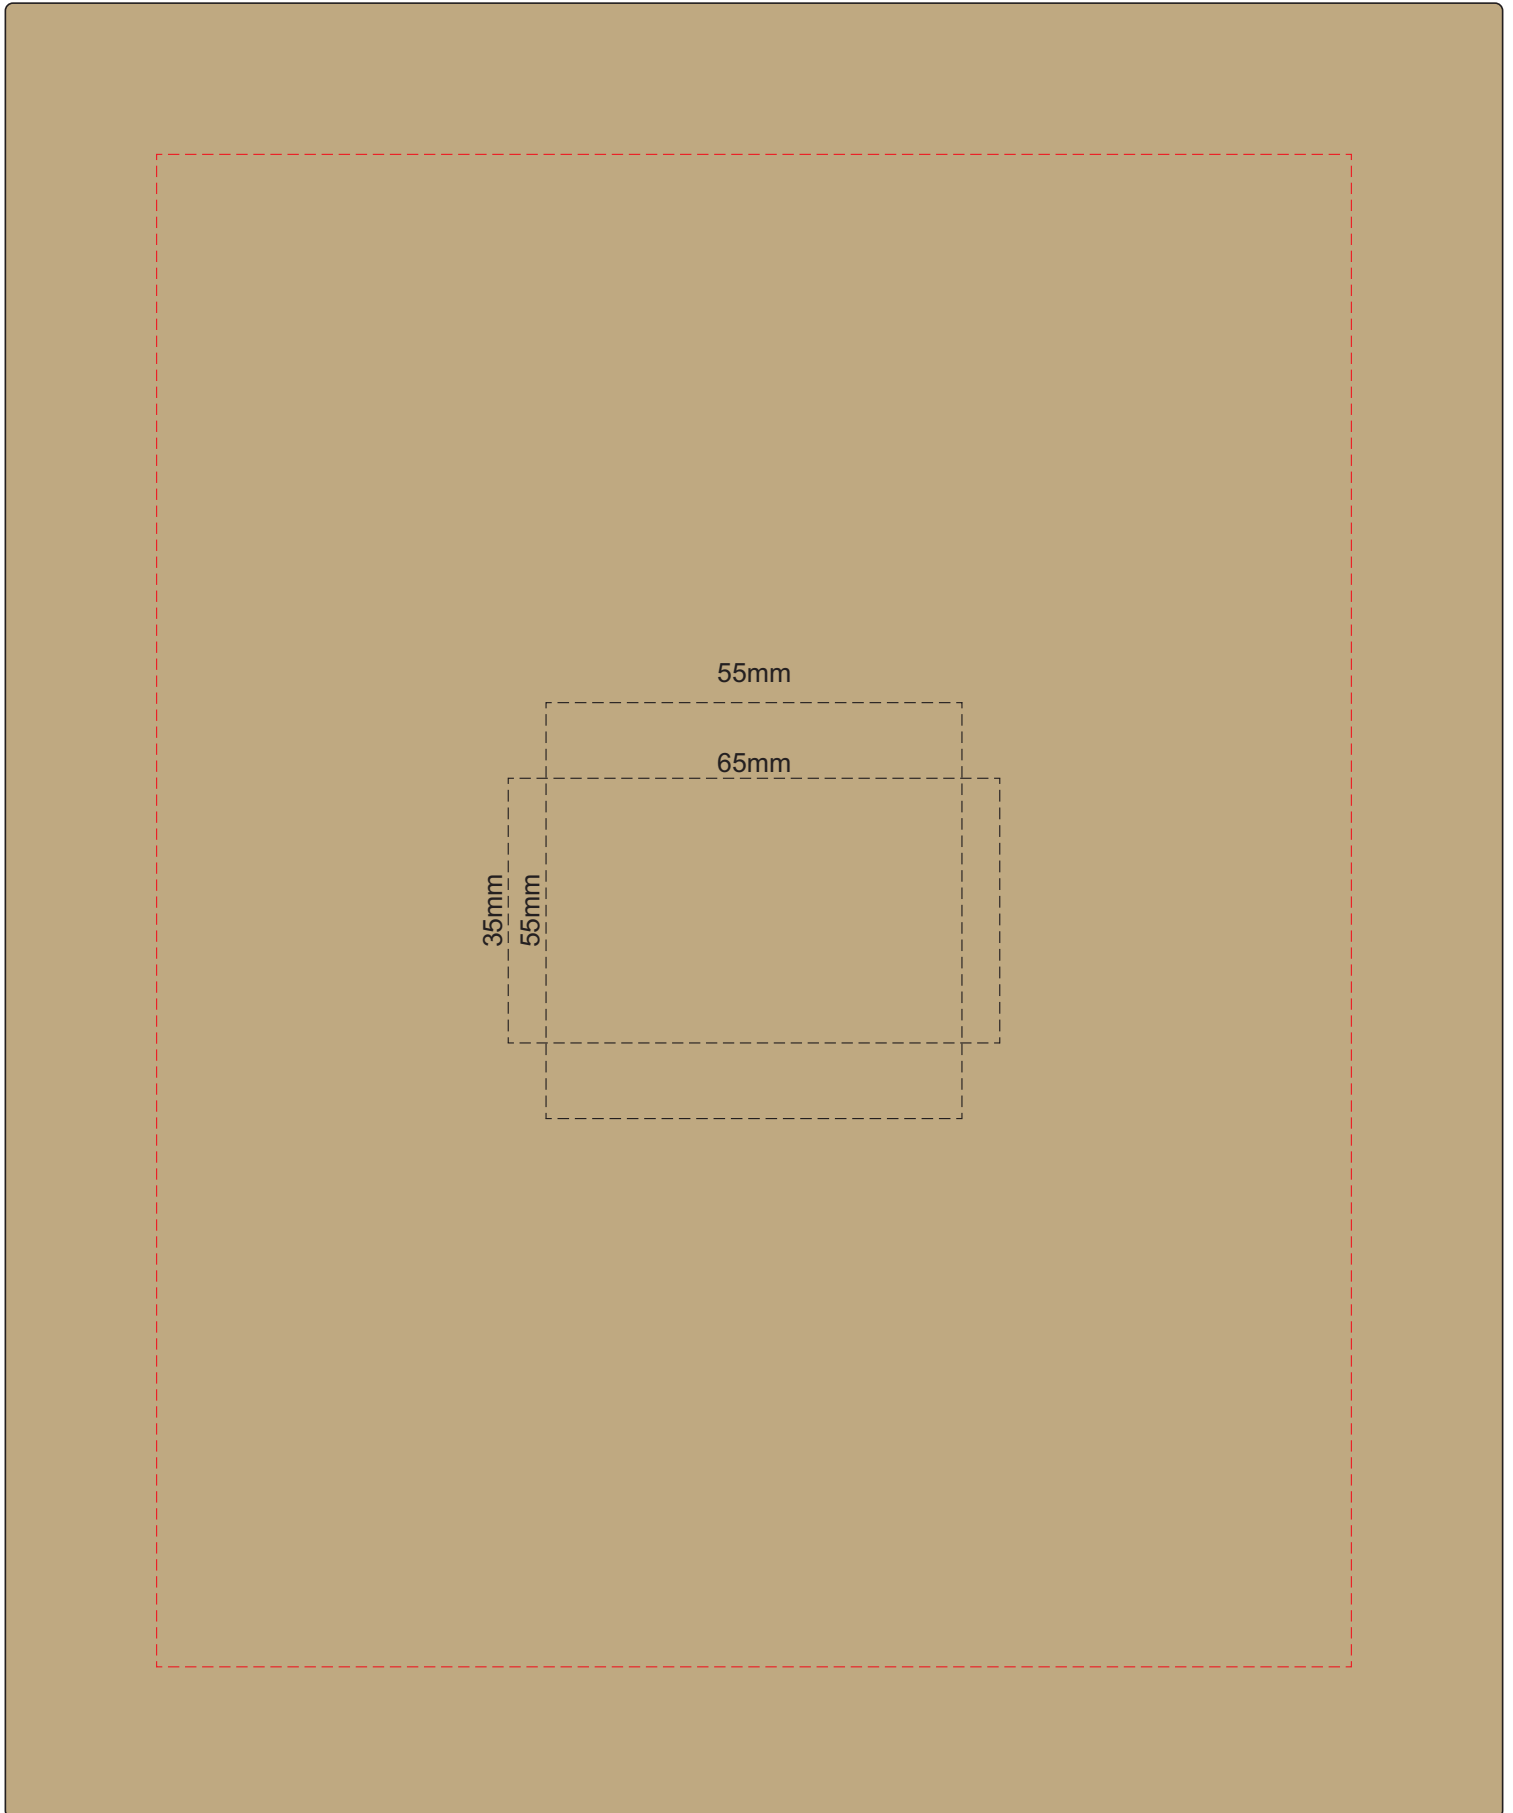

POSITION D

POSITION E

100% of Actual Size  
Laser Engraving

POSITION D

POSITION E

Engraves to an Oxidised White Finish

100% of Actual Size  
Pad Print

Branding area can be moved **anywhere within the red line.**

Please note: Print area 70mm x 55mm is **moveable within the red dotted area**, the print area cannot be rotated.

-  Copper Foil Print Colour
-  Silver Foil Print Colour
-  Gold Foil Print Colour

70% of Actual Size  
Digital Print - Belly Band Template

Blue Line = The SIGNIFICANT PRINT AREA

(Keep all critical images & text within this box)

Black Line = Maximum print area

Pink Line = Bleed off to here

25% of Actual Size

Belly Band Assembled on Notebook

Please note that some of the artwork will be covered by the notebook closure strap when assembled.

100% of Actual Size  
Pad Print

Branding area can be moved **anywhere within the red line.**

100% of Actual Size  
Screen Print  
(One Colour Only)

158mm

200mm

100% of Actual Size  
Digital Packaging Print