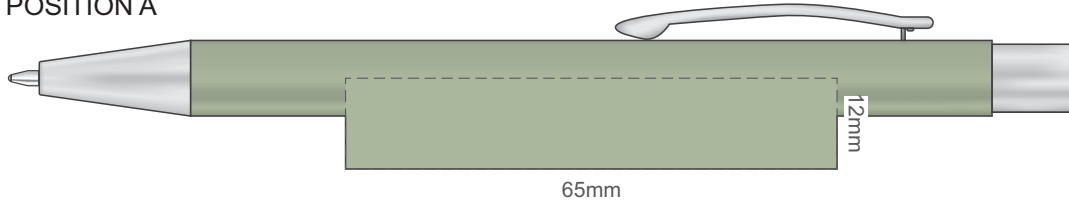

Ecu
Graphite
Pale Yellow
Mustard
Rust
Peach
Pink
Burgundy
Sage
Olive
Forest Green
Pale Blue
Slate Blue
Petrol Blue
Navy
Mauve
Black

100% of Actual Size  
Screen Print

POSITION A

100% of Actual Size  
Pad Print

POSITION D

POSITION E

100% of Actual Size  
Laser Engraving

POSITION D

POSITION E

Engraves to an Oxidised White Finish

100% of Actual Size  
Pad Print

Branding area can be moved **anywhere within the red line.**