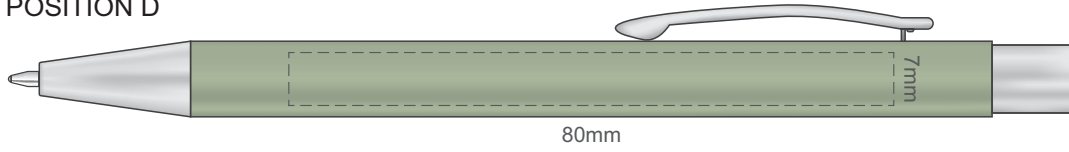

POSITION D

POSITION E

100% of Actual Size  
Laser Engraving

POSITION D

POSITION E

Engraves to an Oxidised White Finish

100% of Actual Size  
Pad Print

Branding area can be moved **anywhere within the red line.**

100% of Actual Size  
Pad Print BACK

100% of Actual Size  
Screen Print (one colour)

Ecrú
Pale Yellow
Yellow
Orange
Peach
Pink
Red
Burgandy
Sage
Olive
Bright Green
Dark Green
Teal
Light Blue
Slate Blue
Dark Blue
Mauve
Purple
Grey
Black