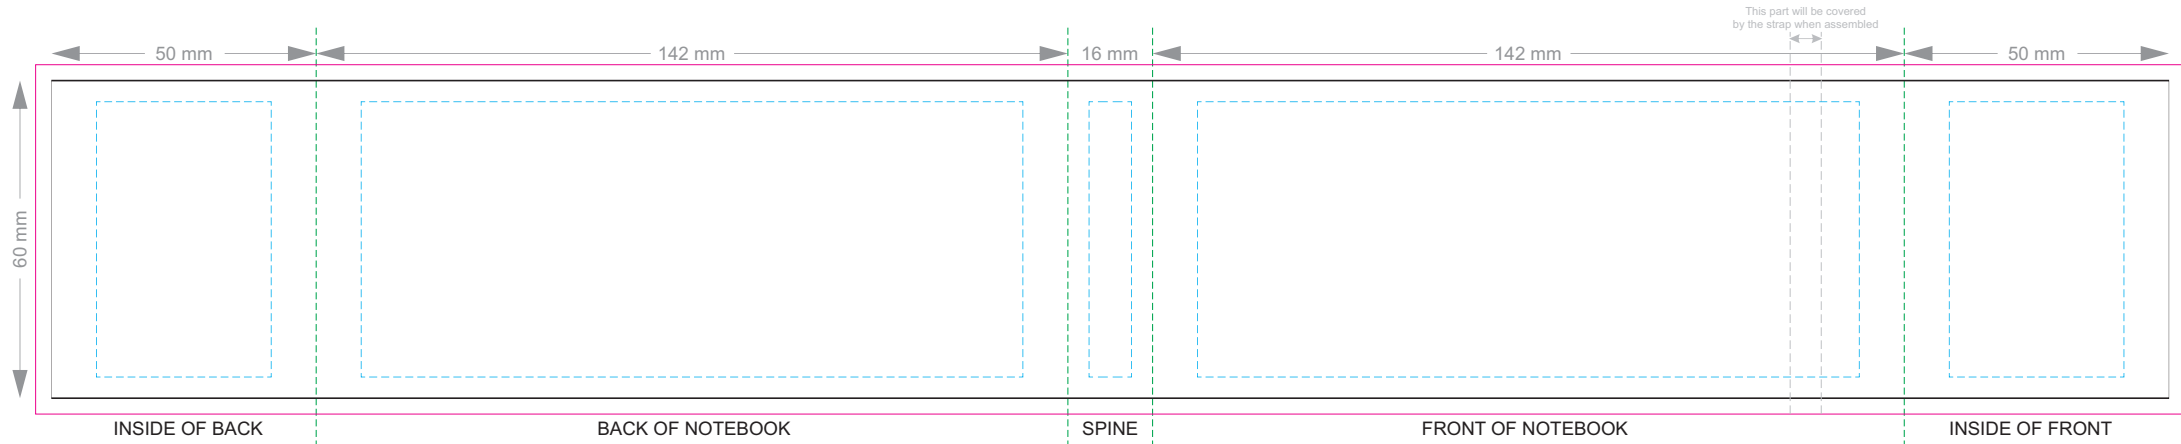

Please note: Print area 70mm x 55mm is **moveable within the red dotted area**, the print area cannot be rotated.

-  Copper Foil Print Colour
-  Silver Foil Print Colour
-  Gold Foil Print Colour

70% of Actual Size  
Digital Print - Belly Band Template

Blue Line = The SIGNIFICANT PRINT AREA

(Keep all critical images & text within this box)

Black Line = Maximum print area

Pink Line = Bleed off to here

25% of Actual Size

Belly Band Assembled on Notebook

Please note that some of the artwork will be covered by the notebook closure strap when assembled.

100% of Actual Size  
Pad Print

Branding area can be moved **anywhere within the red line.**

100% of Actual Size  
Screen Print  
(One Colour Only)

158mm

200mm

100% of Actual Size  
Digital Packaging Print