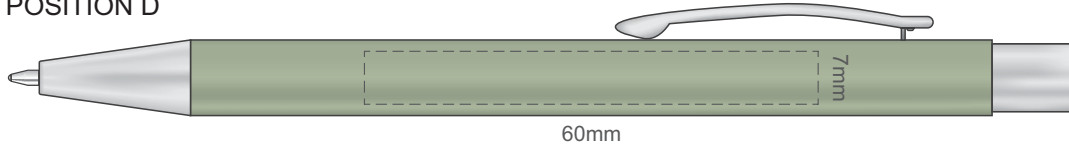

Ecu
Graphite
Pale Yellow
Mustard
Rust
Peach
Pink
Burgundy
Sage
Olive
Forest Green
Pale Blue
Slate Blue
Petrol Blue
Navy
Mauve
Black

100% of Actual Size  
Screen Print

POSITION A

100% of Actual Size  
Pad Print

POSITION D

POSITION E

100% of Actual Size  
Laser Engraving

POSITION D

POSITION E

Engraves to an Oxidised White Finish

100% of Actual Size  
Pad Print

Branding area can be moved **anywhere within the red line.**