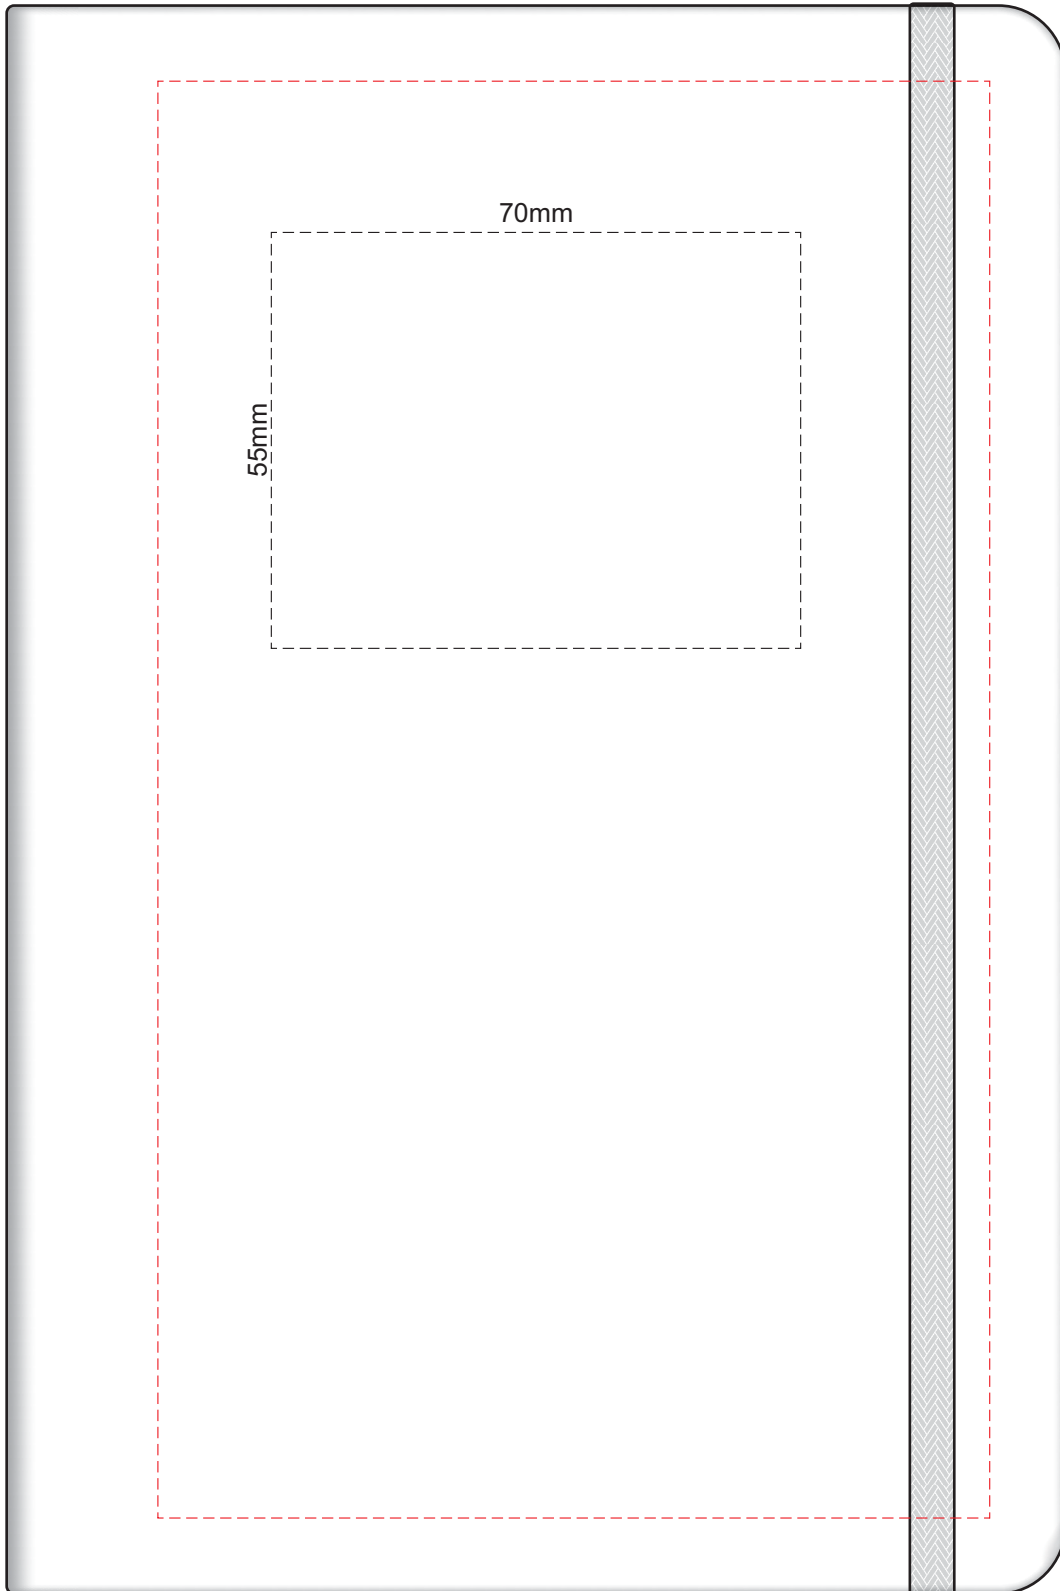

100% of Actual Size
Foil Printing Front Cover
FRONT ONLY

Ecu
Pale Yellow
Yellow
Orange
Peach
Pink
Red
Burgandy
Sage
Olive
Bright Green
Dark Green
Teal
Light Blue
Slate Blue
Dark Blue
Mauve
Purple
Grey
Black

Please note: Print area 70mm x 55mm is **moveable within the red dotted area**, the print area cannot be rotated.

- Copper Foil Print Colour
- Silver Foil Print Colour
- Gold Foil Print Colour