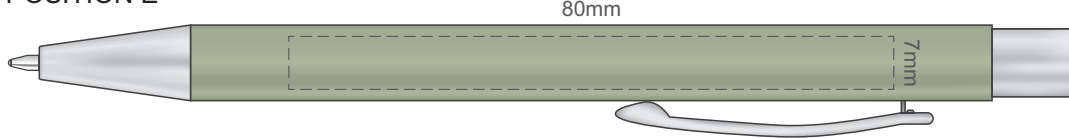

POSITION D

POSITION E

100% of Actual Size  
Laser Engraving

POSITION D

POSITION E

Engraves to an Oxidised White Finish

100% of Actual Size  
Pad Print

Branding area can be moved **anywhere within the red line.**

100% of Actual Size  
Pad Print BACK

100% of Actual Size  
Screen Print (one colour)

Ecrú
Pale Yellow
Yellow
Orange
Peach
Pink
Red
Burgandy
Sage
Olive
Bright Green
Dark Green
Teal
Light Blue
Slate Blue
Dark Blue
Mauve
Purple
Grey
Black