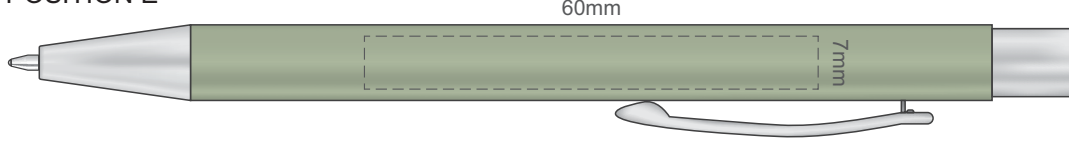

Ecu
Graphite
Pale Yellow
Mustard
Rust
Peach
Pink
Burgundy
Sage
Olive
Forest Green
Pale Blue
Slate Blue
Petrol Blue
Navy
Mauve
Black

100% of Actual Size  
Screen Print

POSITION A

100% of Actual Size  
Pad Print

POSITION D

POSITION E

100% of Actual Size  
Laser Engraving

POSITION D

POSITION E

Engraves to an Oxidised White Finish

100% of Actual Size  
Pad Print

Branding area can be moved **anywhere within the red line.**