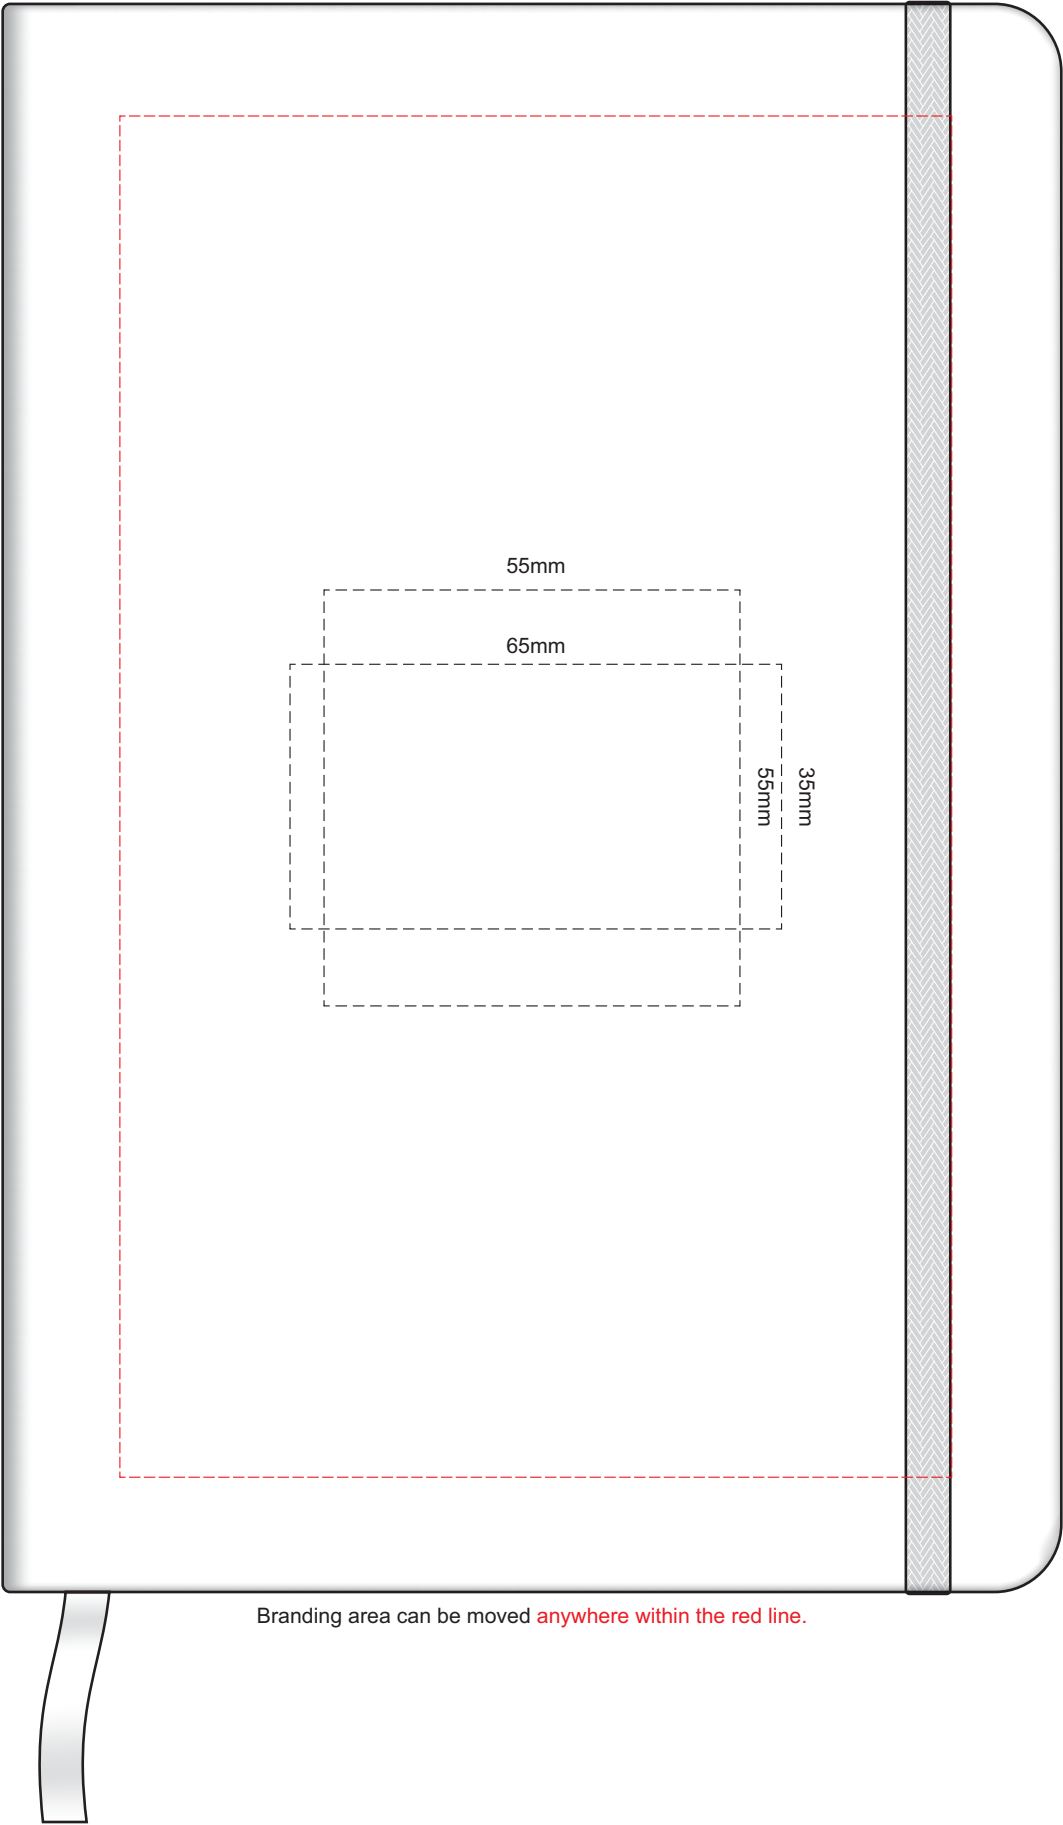

Ecu
Graphite
Pale Yellow
Mustard
Rust
Peach
Pink
Burgundy
Sage
Olive
Forest Green
Pale Blue
Slate Blue
Petrol Blue
Navy
Mauve
Black

100% of Actual Size  
Screen Print

POSITION A

100% of Actual Size  
Pad Print

POSITION D

POSITION E

100% of Actual Size  
Laser Engraving

POSITION D

POSITION E

Engraves to an Oxidised White Finish

100% of Actual Size  
Pad Print

Branding area can be moved **anywhere within the red line.**

100% of Actual Size  
Pad Print BACK

100% of Actual Size  
Screen Print (one colour)

Ecrú
Pale Yellow
Yellow
Orange
Peach
Pink
Red
Burgandy
Sage
Olive
Bright Green
Dark Green
Teal
Light Blue
Slate Blue
Dark Blue
Mauve
Purple
Grey
Black

Please note: Print area 70mm x 55mm is **moveable within the red dotted area**, the print area cannot be rotated.

-  Copper Foil Print Colour
-  Silver Foil Print Colour
-  Gold Foil Print Colour

70% of Actual Size  
Digital Print - Belly Band Template