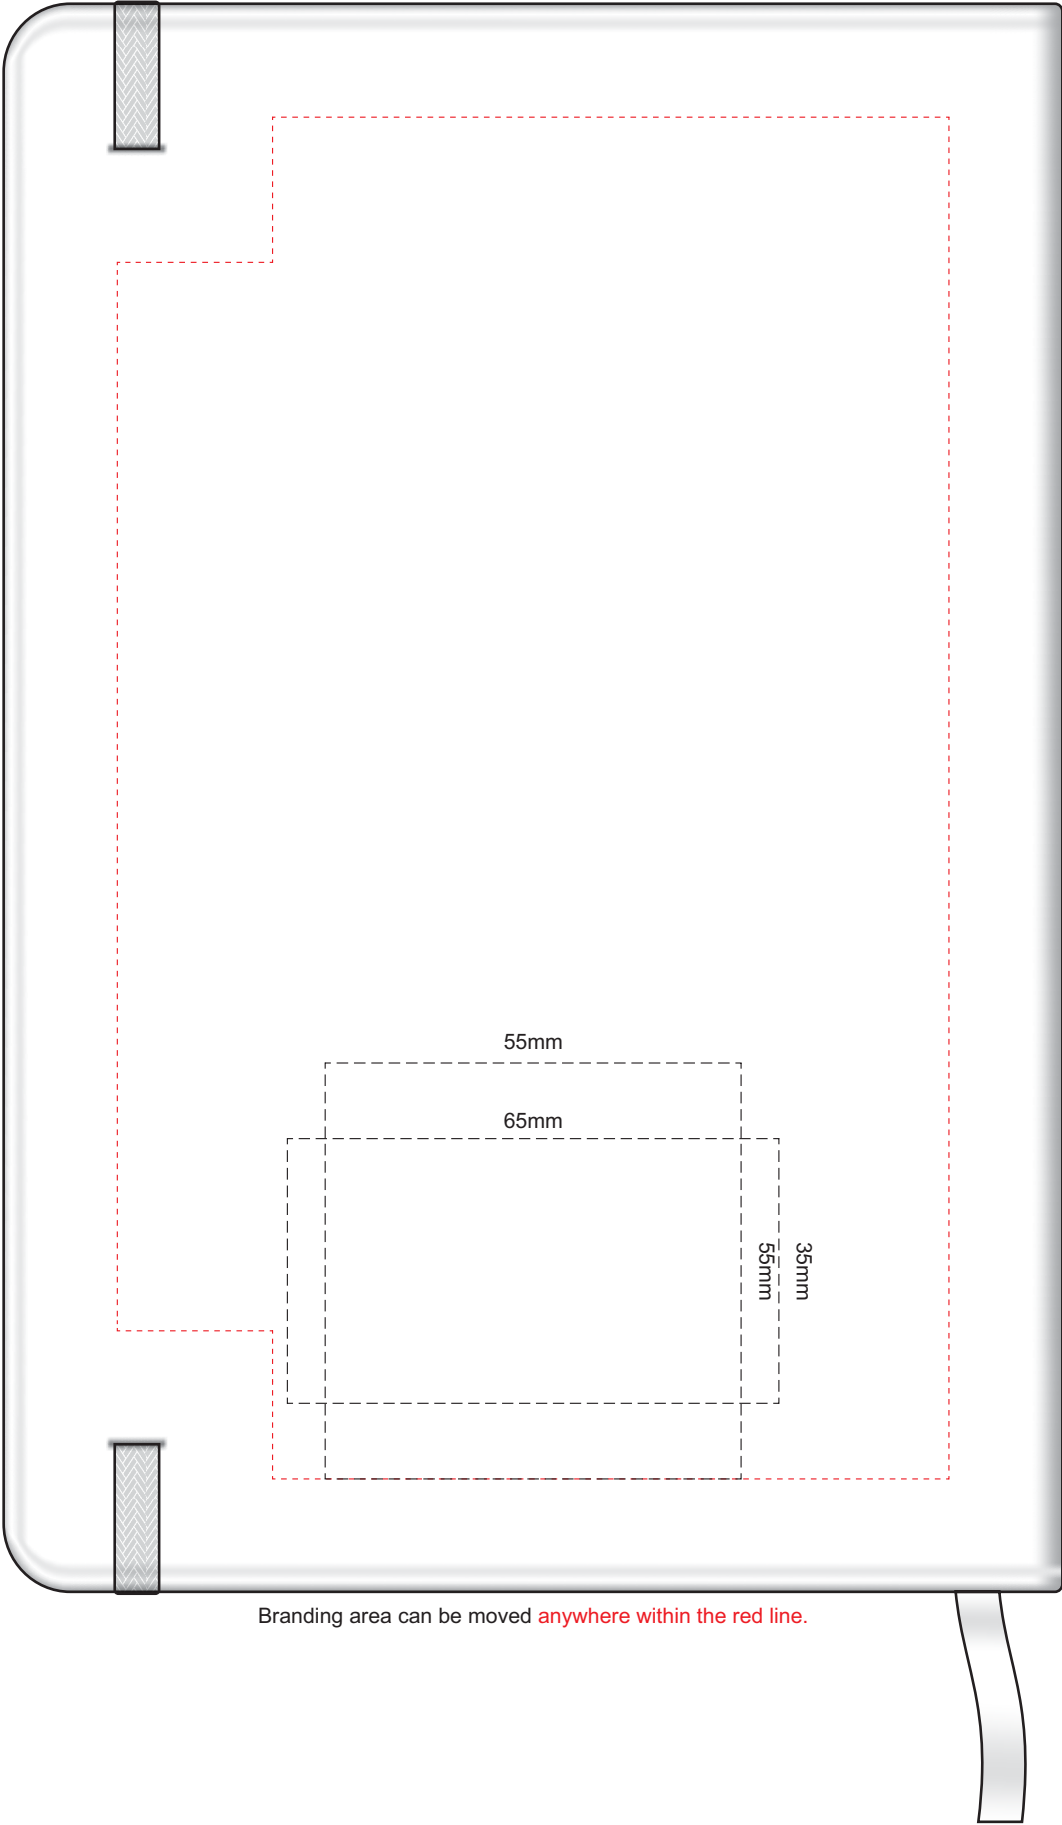

Ecu
Graphite
Pale Yellow
Mustard
Rust
Peach
Pink
Burgundy
Sage
Olive
Forest Green
Pale Blue
Slate Blue
Petrol Blue
Navy
Mauve
Black

100% of Actual Size  
Screen Print

POSITION A

100% of Actual Size  
Pad Print

POSITION D

POSITION E

100% of Actual Size  
Laser Engraving

POSITION D

POSITION E

Engraves to an Oxidised White Finish

100% of Actual Size  
Pad Print

Branding area can be moved **anywhere within the red line.**

100% of Actual Size  
Pad Print BACK

100% of Actual Size  
Screen Print (one colour)

Ecrú
Pale Yellow
Yellow
Orange
Peach
Pink
Red
Burgandy
Sage
Olive
Bright Green
Dark Green
Teal
Light Blue
Slate Blue
Dark Blue
Mauve
Purple
Grey
Black

Please note: Print area 70mm x 55mm is **moveable within the red dotted area**, the print area cannot be rotated.

-  Copper Foil Print Colour
-  Silver Foil Print Colour
-  Gold Foil Print Colour

70% of Actual Size  
Digital Print - Belly Band Template