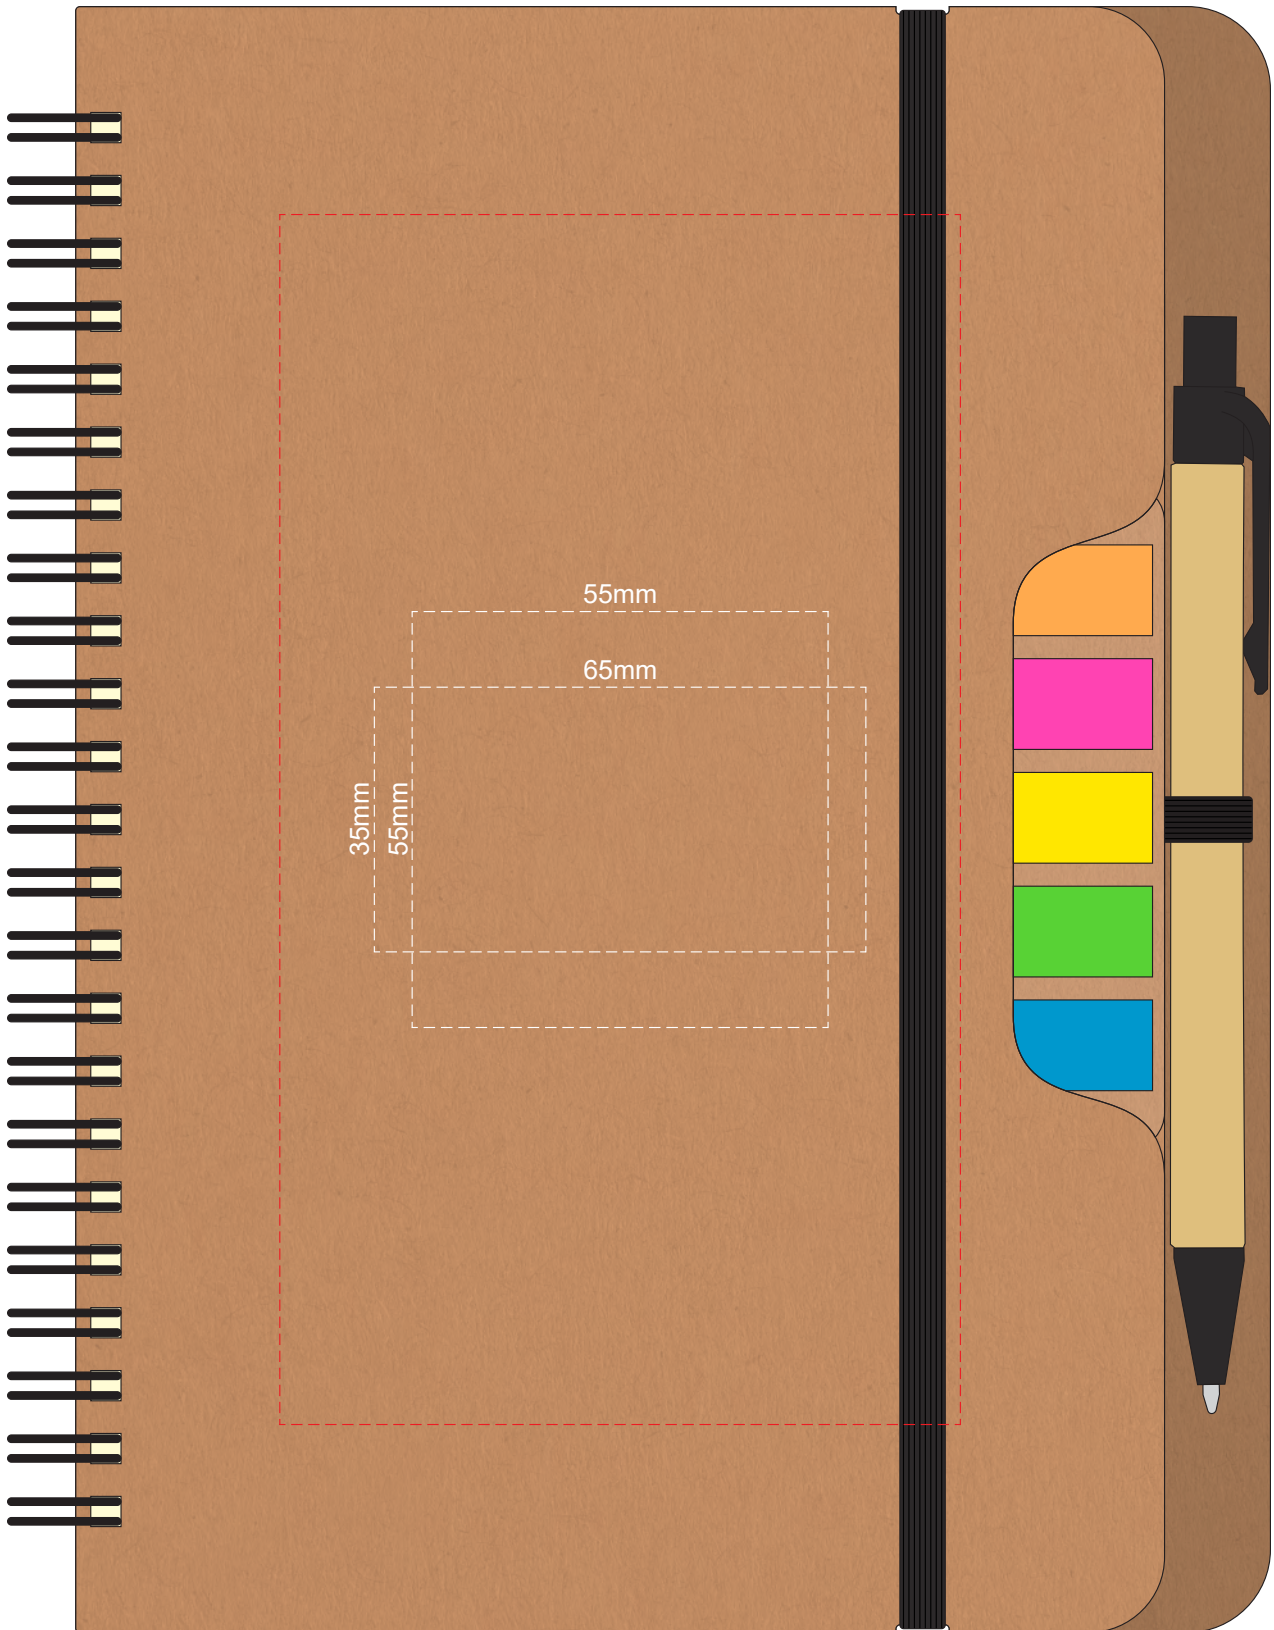

100% of Actual Size
Screen Print (loose registration)

POSITION A

100% of Actual Size
Screen Print (loose registration)

POSITION B

100% of Actual Size
Pad Print

POSITION D

POSITION E

100% of Actual Size
Direct Digital

POSITION D

POSITION E

100% of Actual Size
Pad Print
FRONT ONLY

Branding area can be moved **anywhere within the red line.**

100% of Actual Size
Screen Print
(One Colour Only)
FRONT ONLY