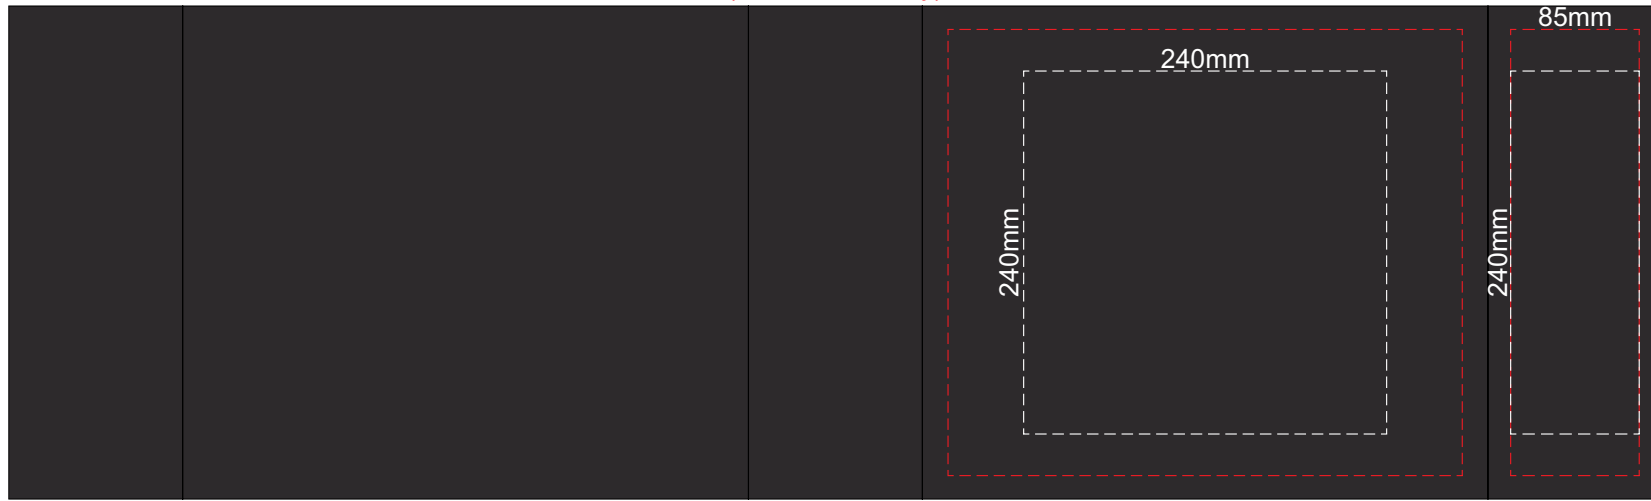

20% of Actual Size
Screen Print
(One Colour Only)

FRONT

FLAP
85mm

Branding area can be moved anywhere within the red line.