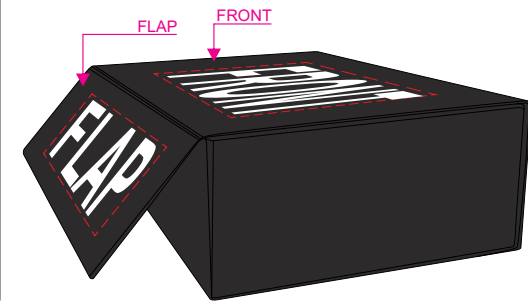

20% of Actual Size
Screen Print
(One Colour Only)

FRONT

FLAP
85mm

Branding area can be moved anywhere within the red line.