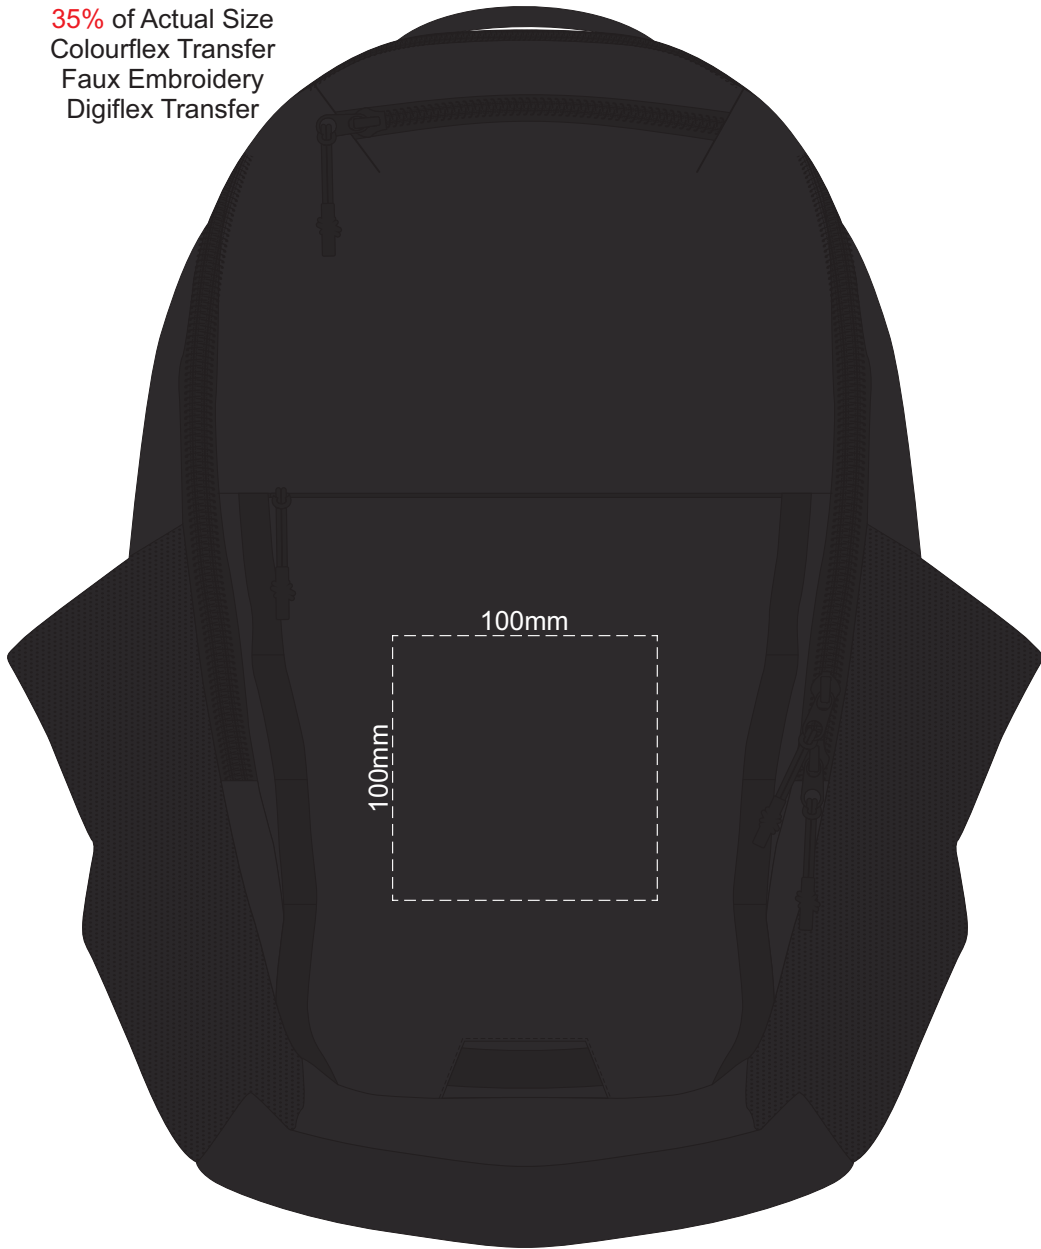

35% of Actual Size
Colourflex Transfer
Faux Embroidery
Digiflex Transfer

100% of Actual Size
Embroidery