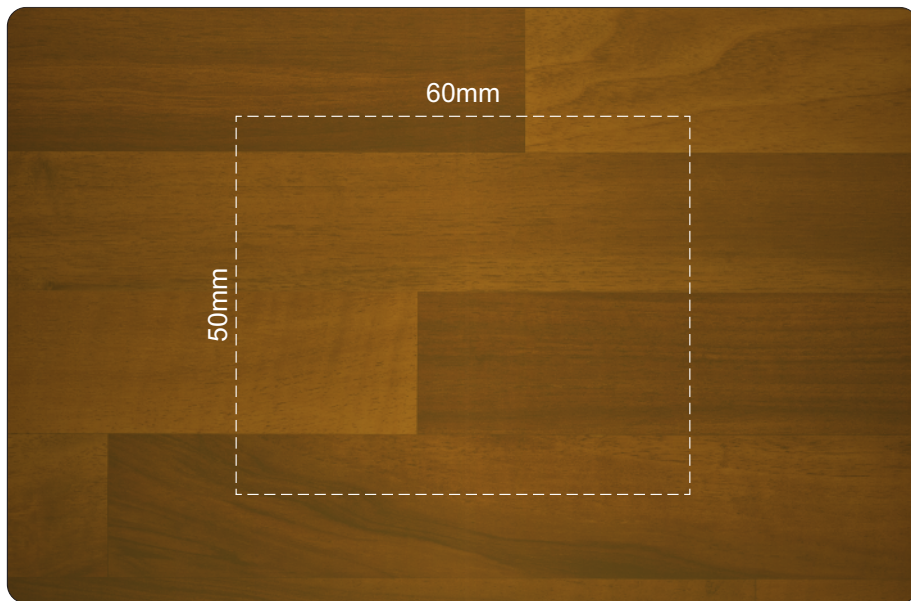

100% of Actual Size
Laser Engraving

PESTLE

MORTAR

This product is a natural material, please allow for variances in grain pattern and branding.

 Engraves to a natural etch