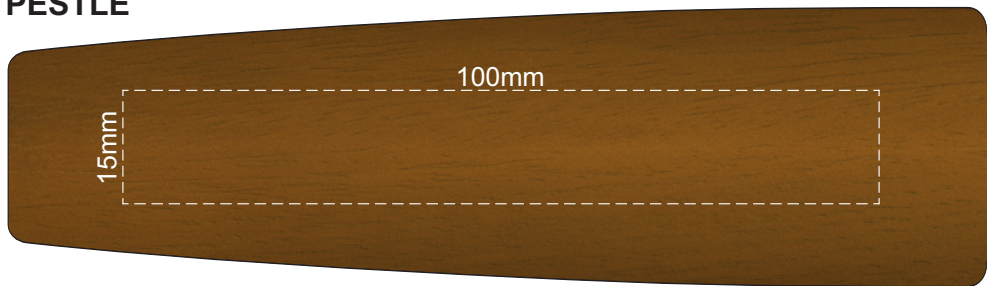

100% of Actual Size
Laser Engraving

PESTLE

MORTAR

This product is a natural material, please allow for variances in grain pattern and branding.

 Engraves to a natural etch