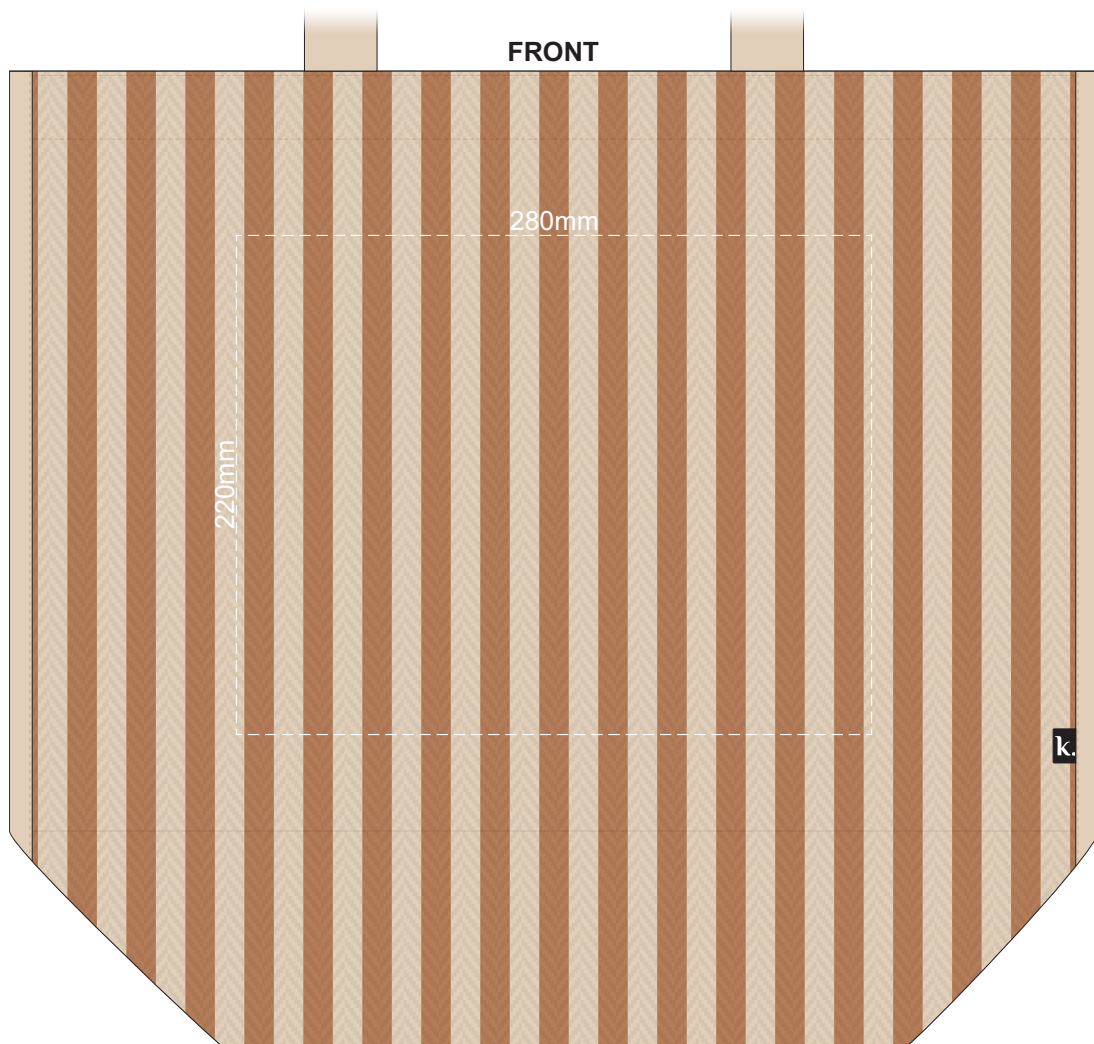

30% of Actual Size
Colourflex Transfer
Faux Embroidery
Digiflex Transfer

Please be aware the artwork will be significantly affected by the texture of the bag.
Fine detailing, small text will be lost in the texture of the bag and may not be legible.