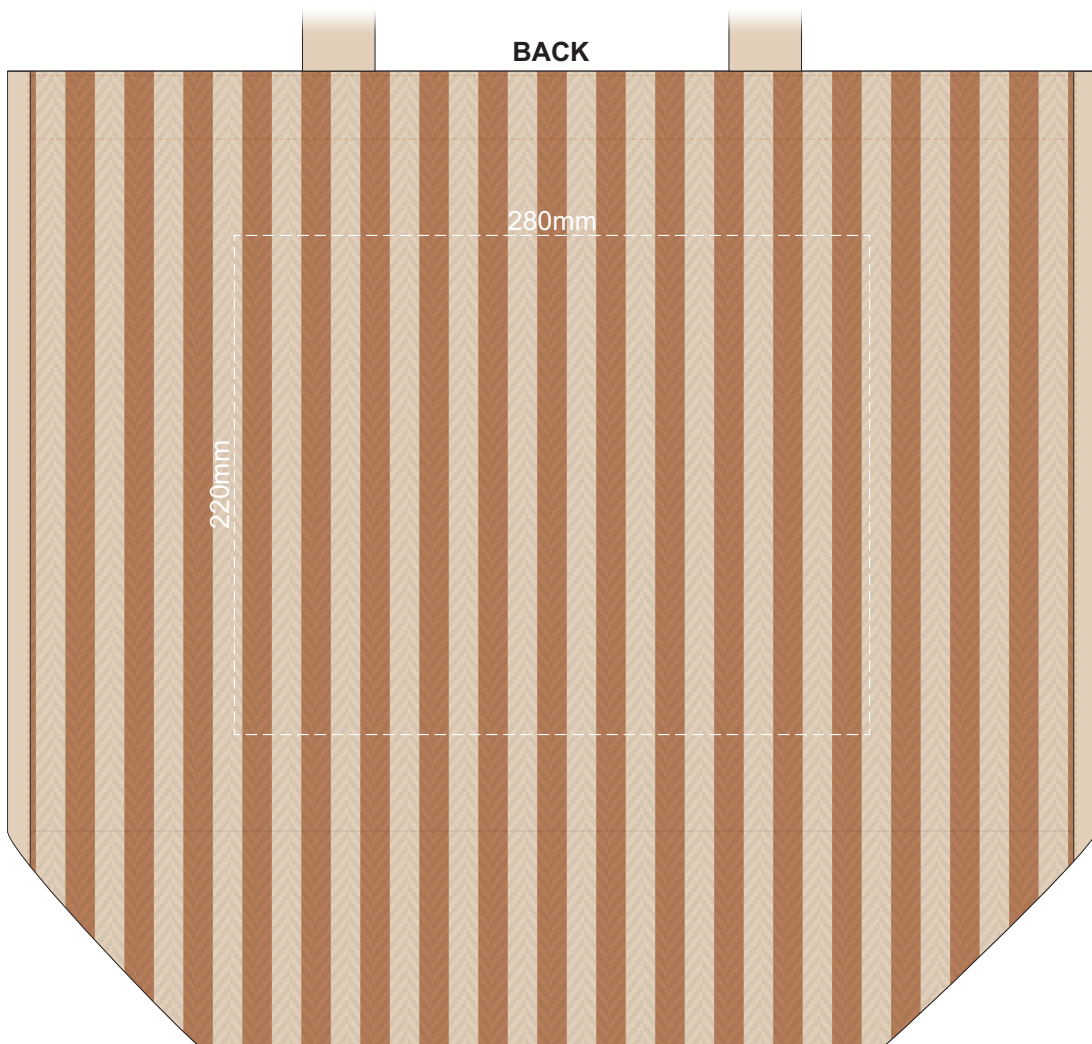

30% of Actual Size
Colourflex Transfer
Faux Embroidery
Digiflex Transfer

Please be aware the artwork will be significantly affected by the texture of the bag.
Fine detailing, small text will be lost in the texture of the bag and may not be legible.