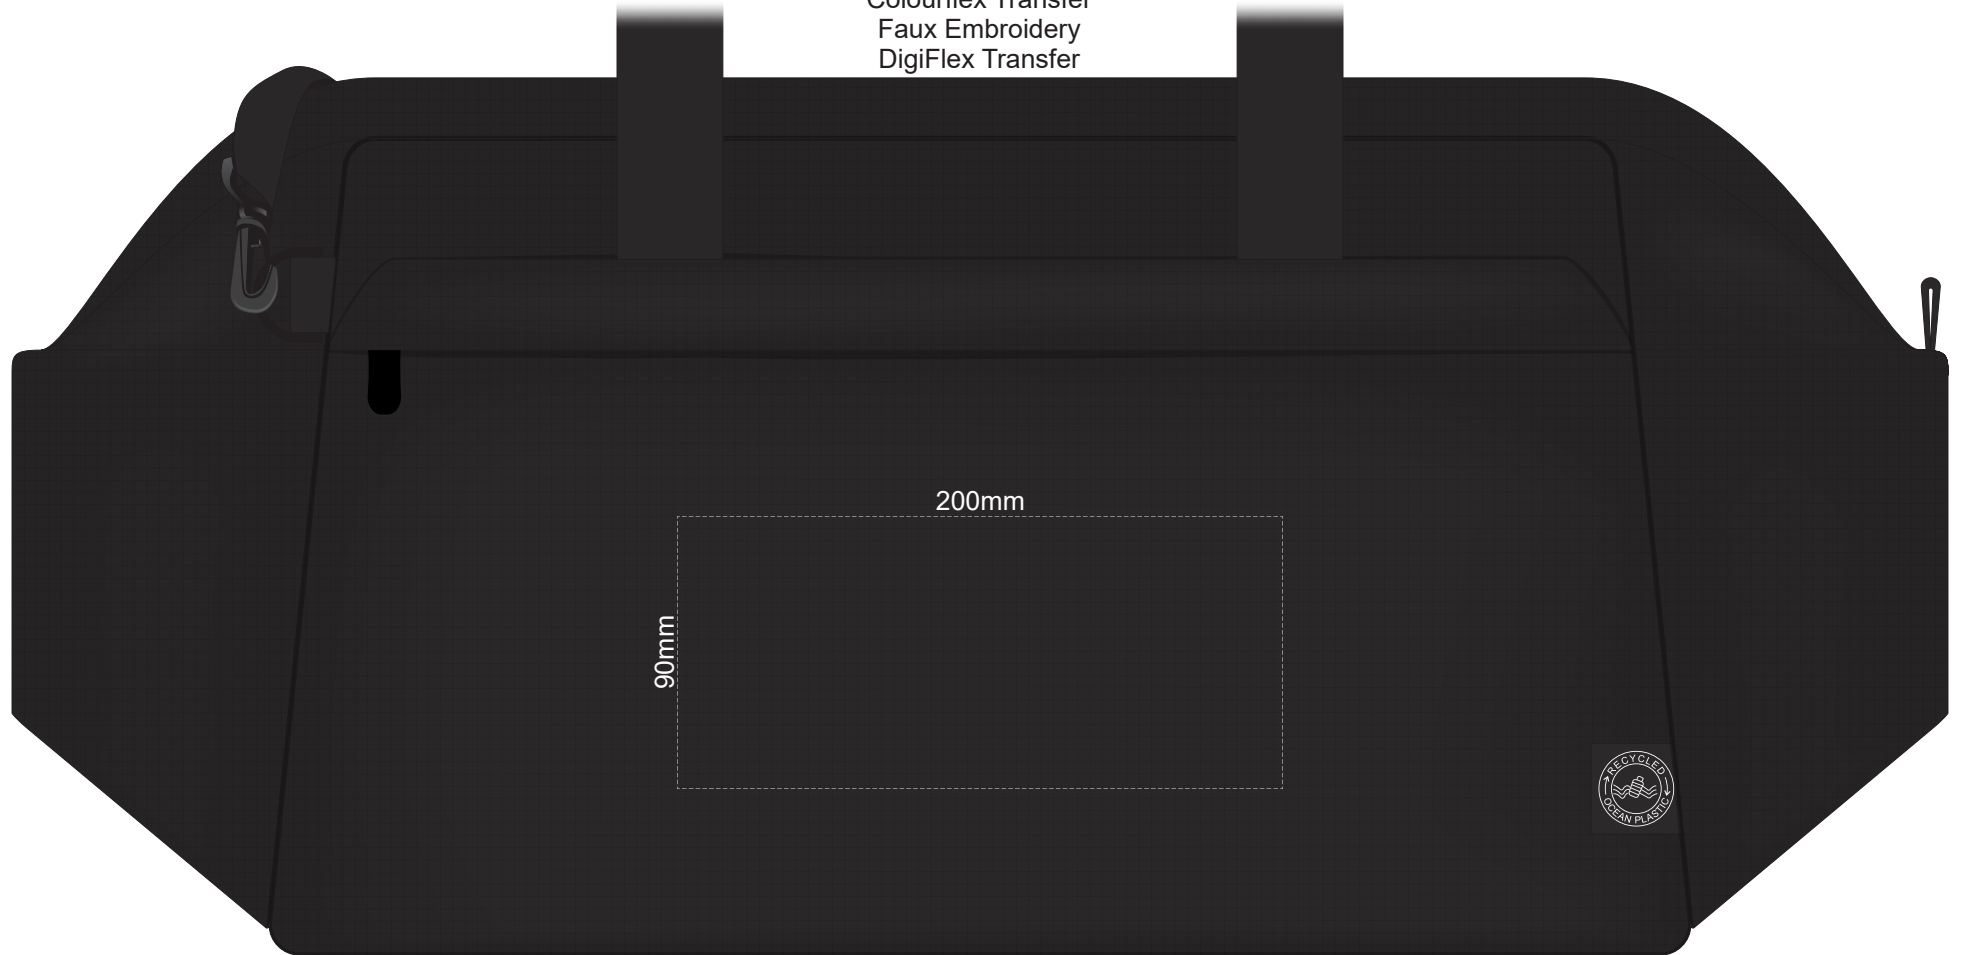

40% of Actual Size  
Screen Print  
Colourflex Transfer  
Faux Embroidery  
DigiFlex Transfer

90mm

200mm

40% of Actual Size  
Embroidery