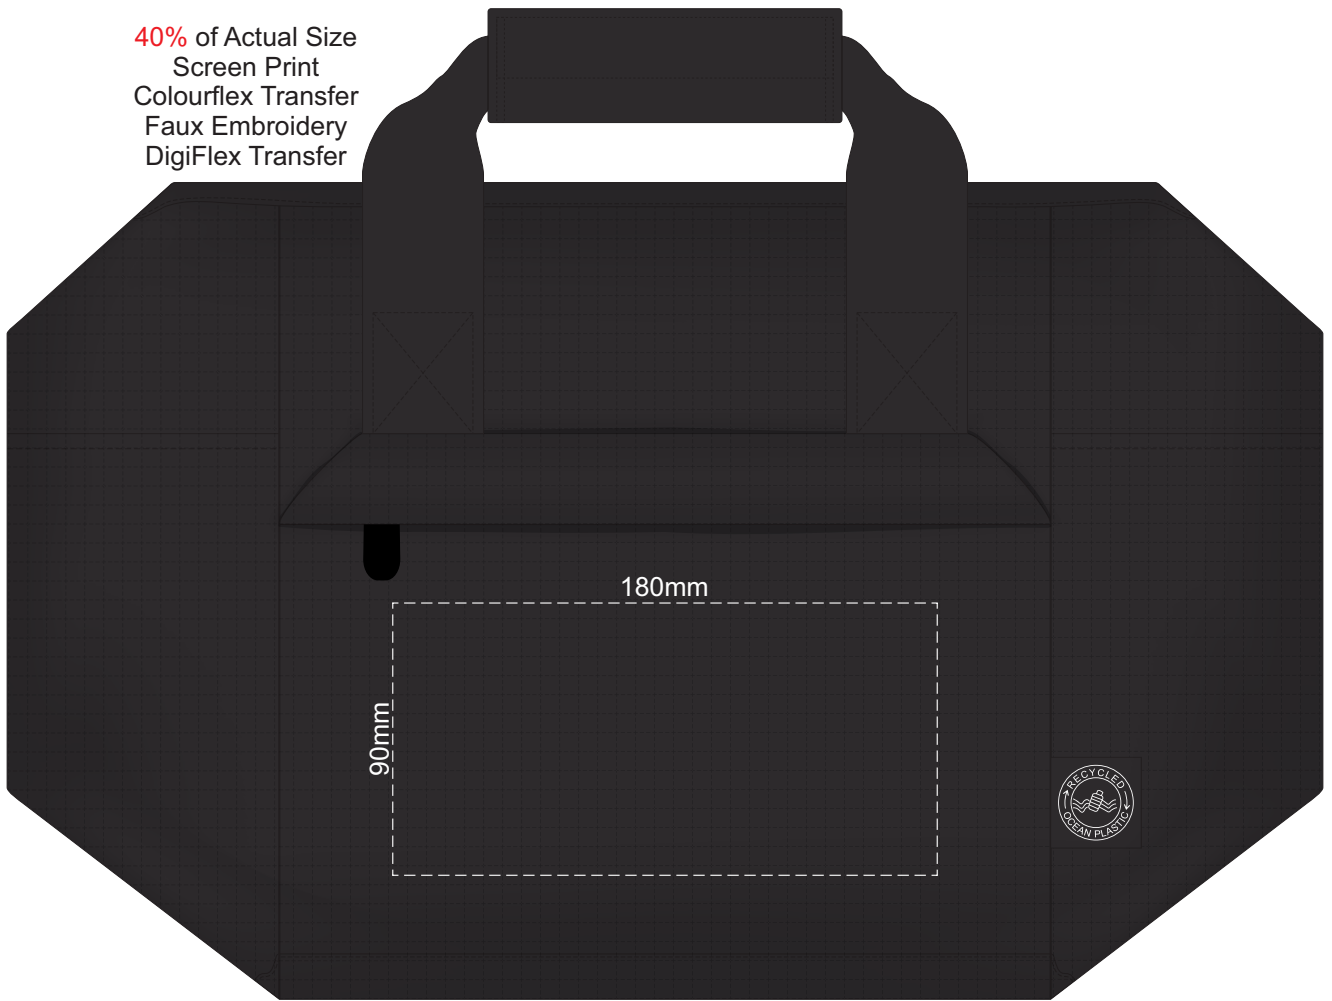

40% of Actual Size  
Screen Print  
Colourflex Transfer  
Faux Embroidery  
DigiFlex Transfer

40% of Actual Size  
Embroidery

80mm