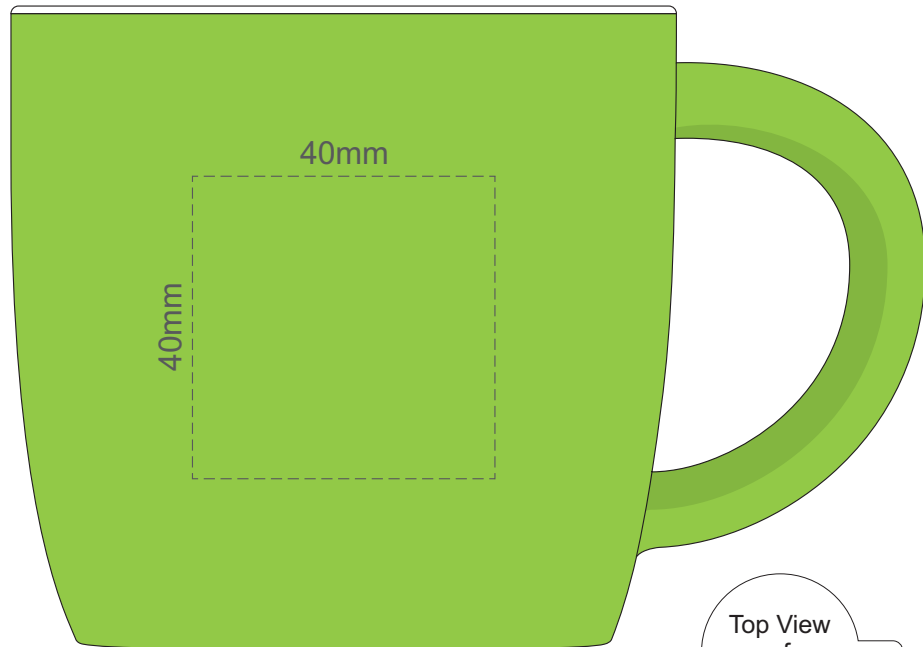

100% of Actual Size
Pad Print

Top View
of
Print Area

100% of Actual Size
Digital Packaging Print

GIFT BOX
FRONT

Artwork will be printed directly onto the product via CMYK printing (no white), colours will not be vibrant due to white ink not being available for this process.

GIFT BOX SLEEVE

60% of Actual Size
Digital Print
423mm

SIDE 2

FRONT

SIDE 1

BACK

Blue Line = The SIGNIFICANT PRINT AREA
(Keep all critical images & text within this box)
Black Line = Maximum print area
Pink Line = Bleed off to here
Red Line = Fold Line