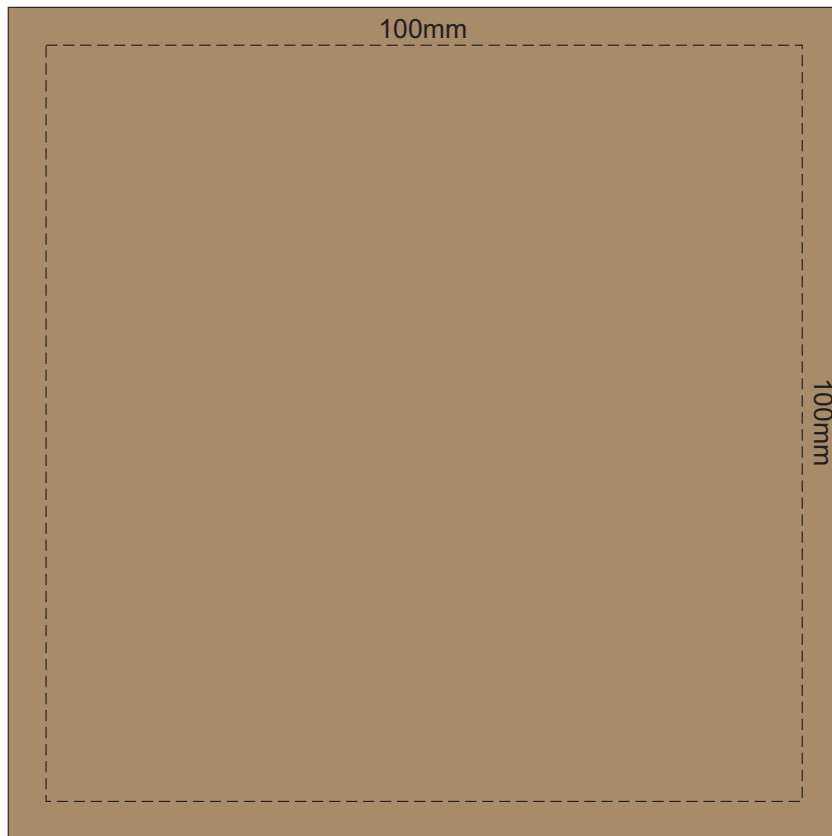

100% of Actual Size
Pad Print

Top View
of
Print Area

100% of Actual Size
Digital Packaging Print

GIFT BOX
FRONT

Artwork will be printed directly onto the product via CMYK printing (no white), colours will not be vibrant due to white ink not being available for this process.

GIFT BOX SLEEVE

60% of Actual Size
Digital Print
423mm

SIDE 2

FRONT

SIDE 1

BACK

Blue Line = The SIGNIFICANT PRINT AREA
(Keep all critical images & text within this box)
Black Line = Maximum print area
Pink Line = Bleed off to here
Red Line = Fold Line