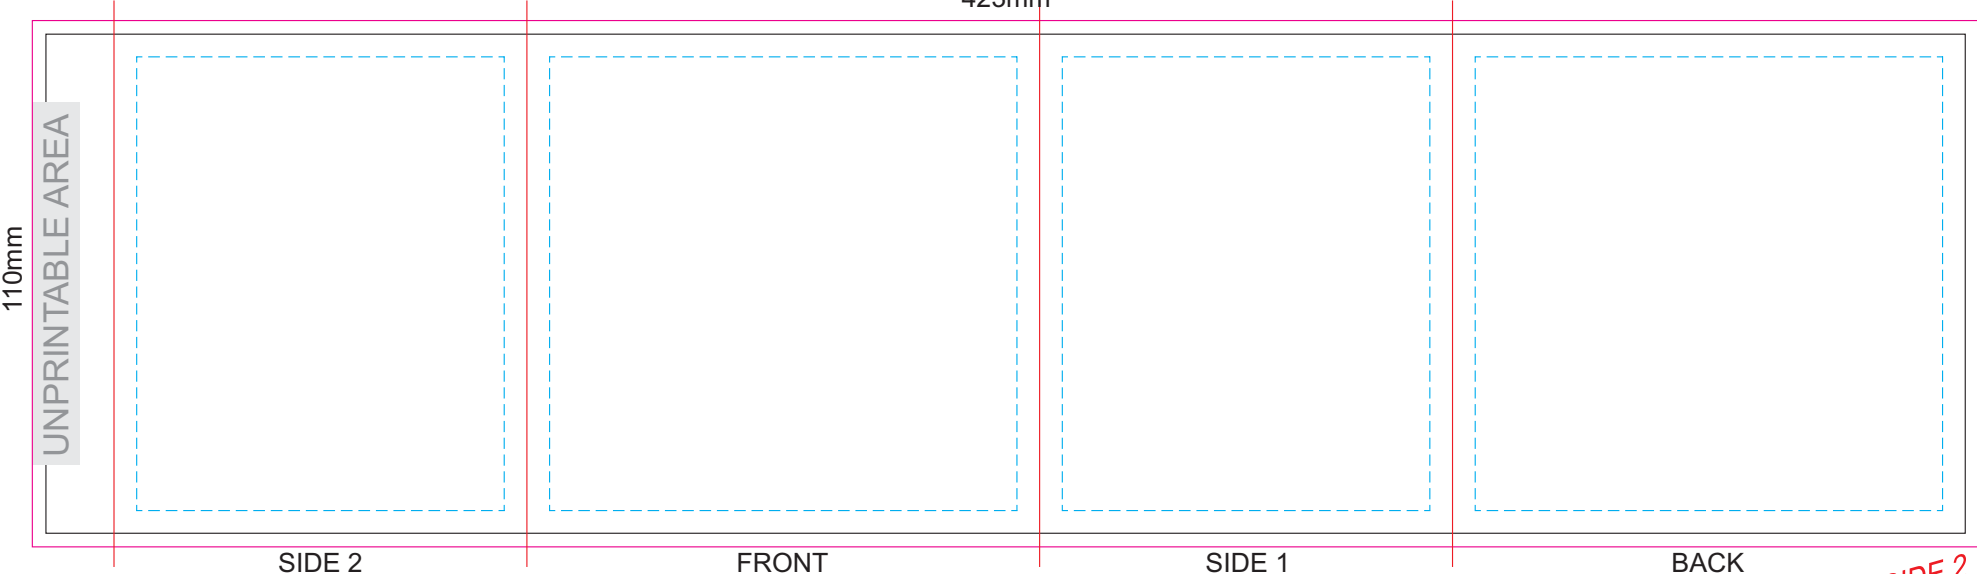

100% of Actual Size
Pad Print

Top View
of
Print Area

100% of Actual Size
Digital Packaging Print

GIFT BOX
FRONT

Artwork will be printed directly onto the product via CMYK printing (no white), colours will not be vibrant due to white ink not being available for this process.

GIFT BOX SLEEVE

60% of Actual Size
Digital Print
423mm

SIDE 2

FRONT

SIDE 1

BACK

Blue Line = The SIGNIFICANT PRINT AREA
(Keep all critical images & text within this box)
Black Line = Maximum print area
Pink Line = Bleed off to here
Red Line = Fold Line