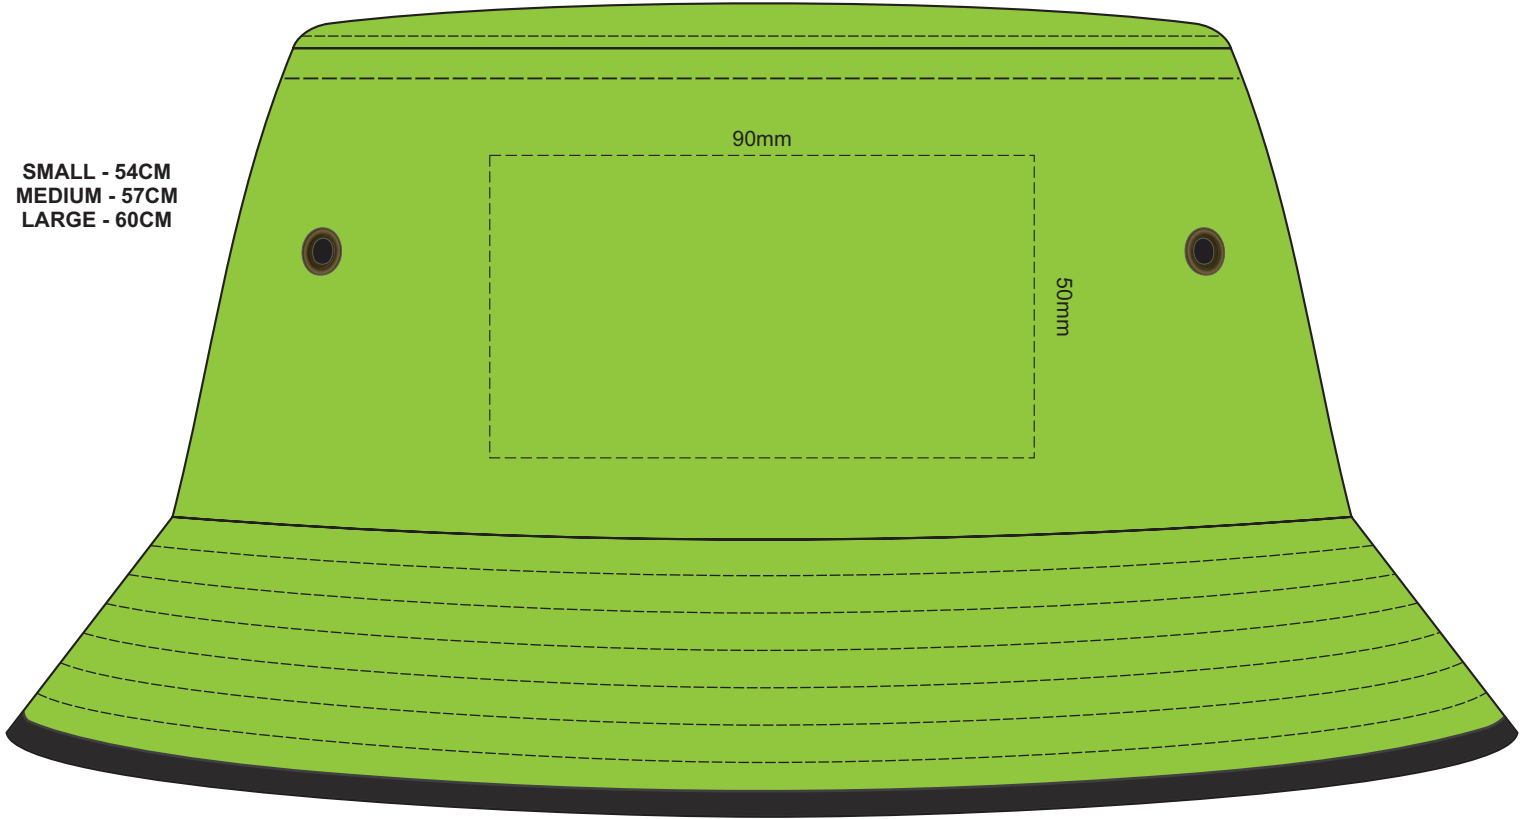

80% of Actual Size
Screen Print
Colourflex Transfer
Faux Embroidery
(front & back print available)

SMALL - 54CM
MEDIUM - 57CM
LARGE - 60CM

80% of Actual Size
Embroidery
(front & back print available)

SMALL - 54CM
MEDIUM - 57CM
LARGE - 60CM