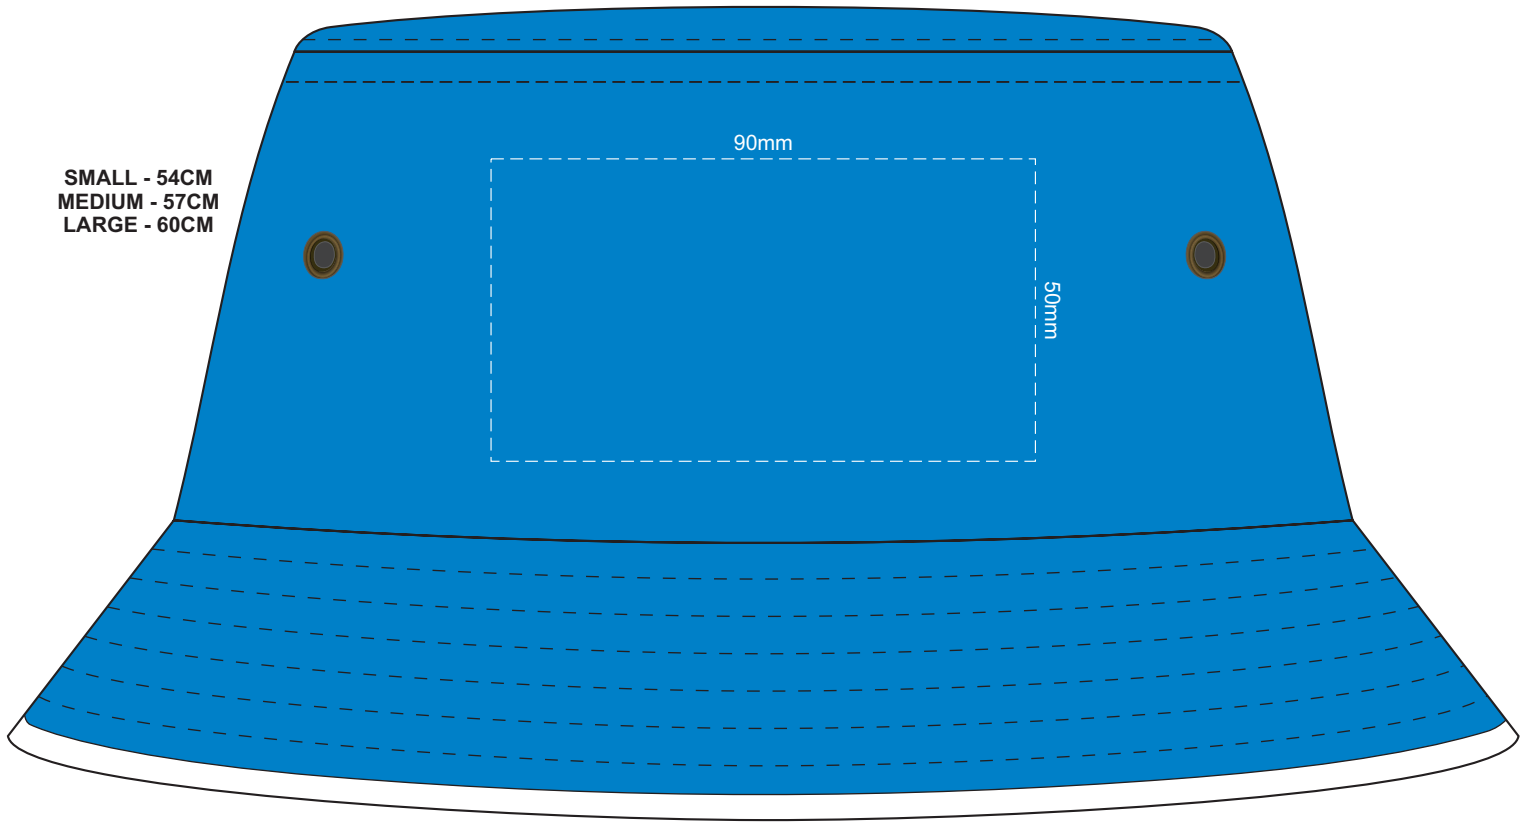

80% of Actual Size
Screen Print
Colourflex Transfer
Faux Embroidery
(front & back print available)

SMALL - 54CM
MEDIUM - 57CM
LARGE - 60CM

80% of Actual Size
Embroidery
(front & back print available)

SMALL - 54CM
MEDIUM - 57CM
LARGE - 60CM