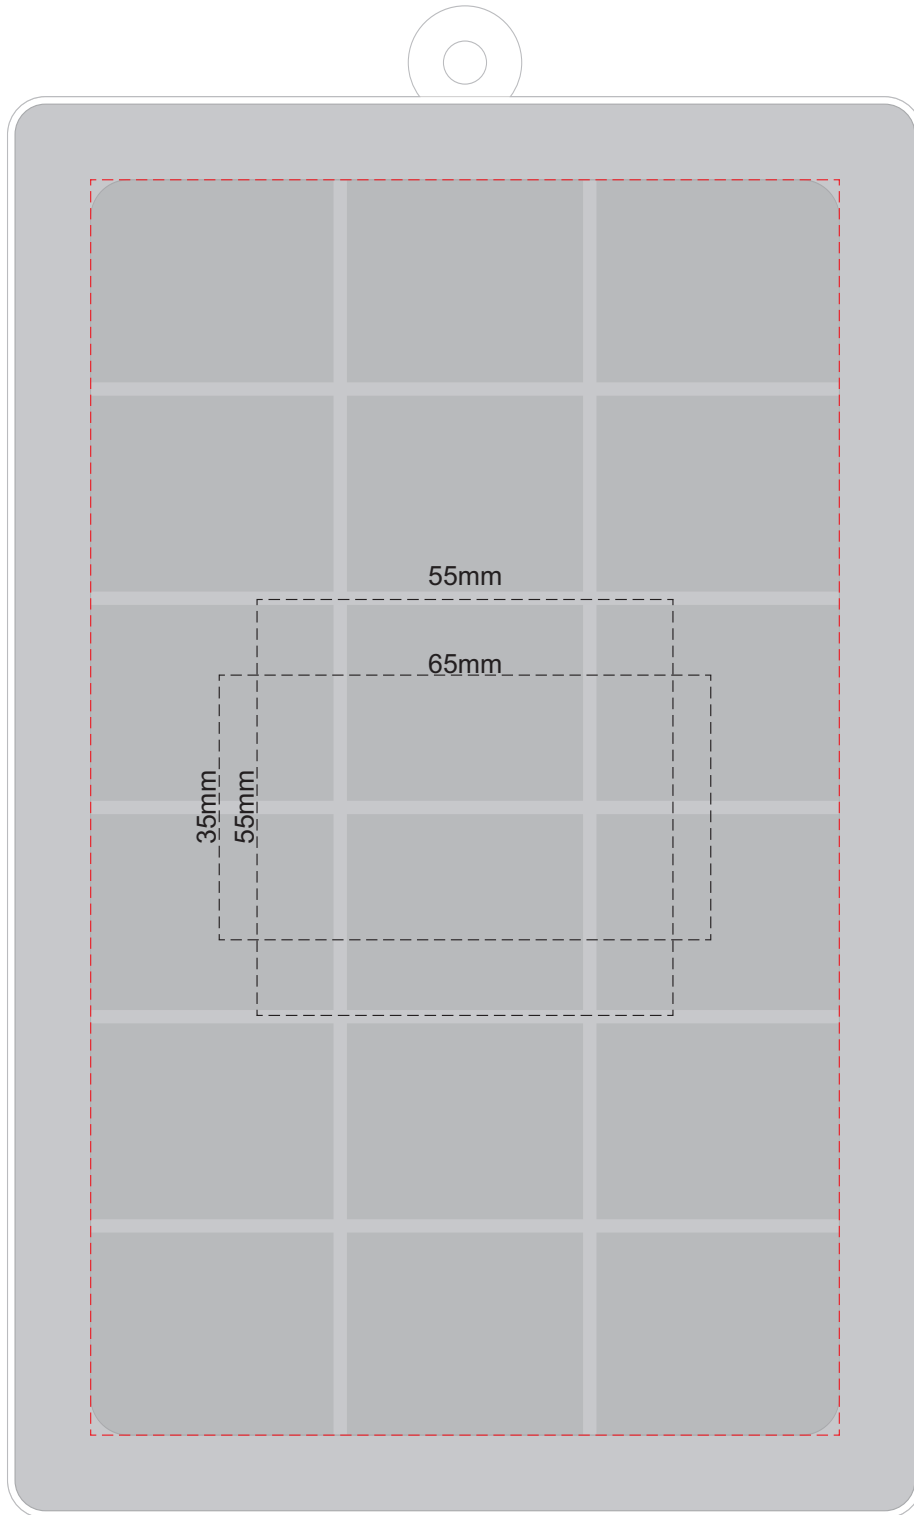

100% of Actual Size
Pad Print

Branding area can be moved anywhere within the red line.

100% of Actual Size
Screen Print
(One Colour Only)