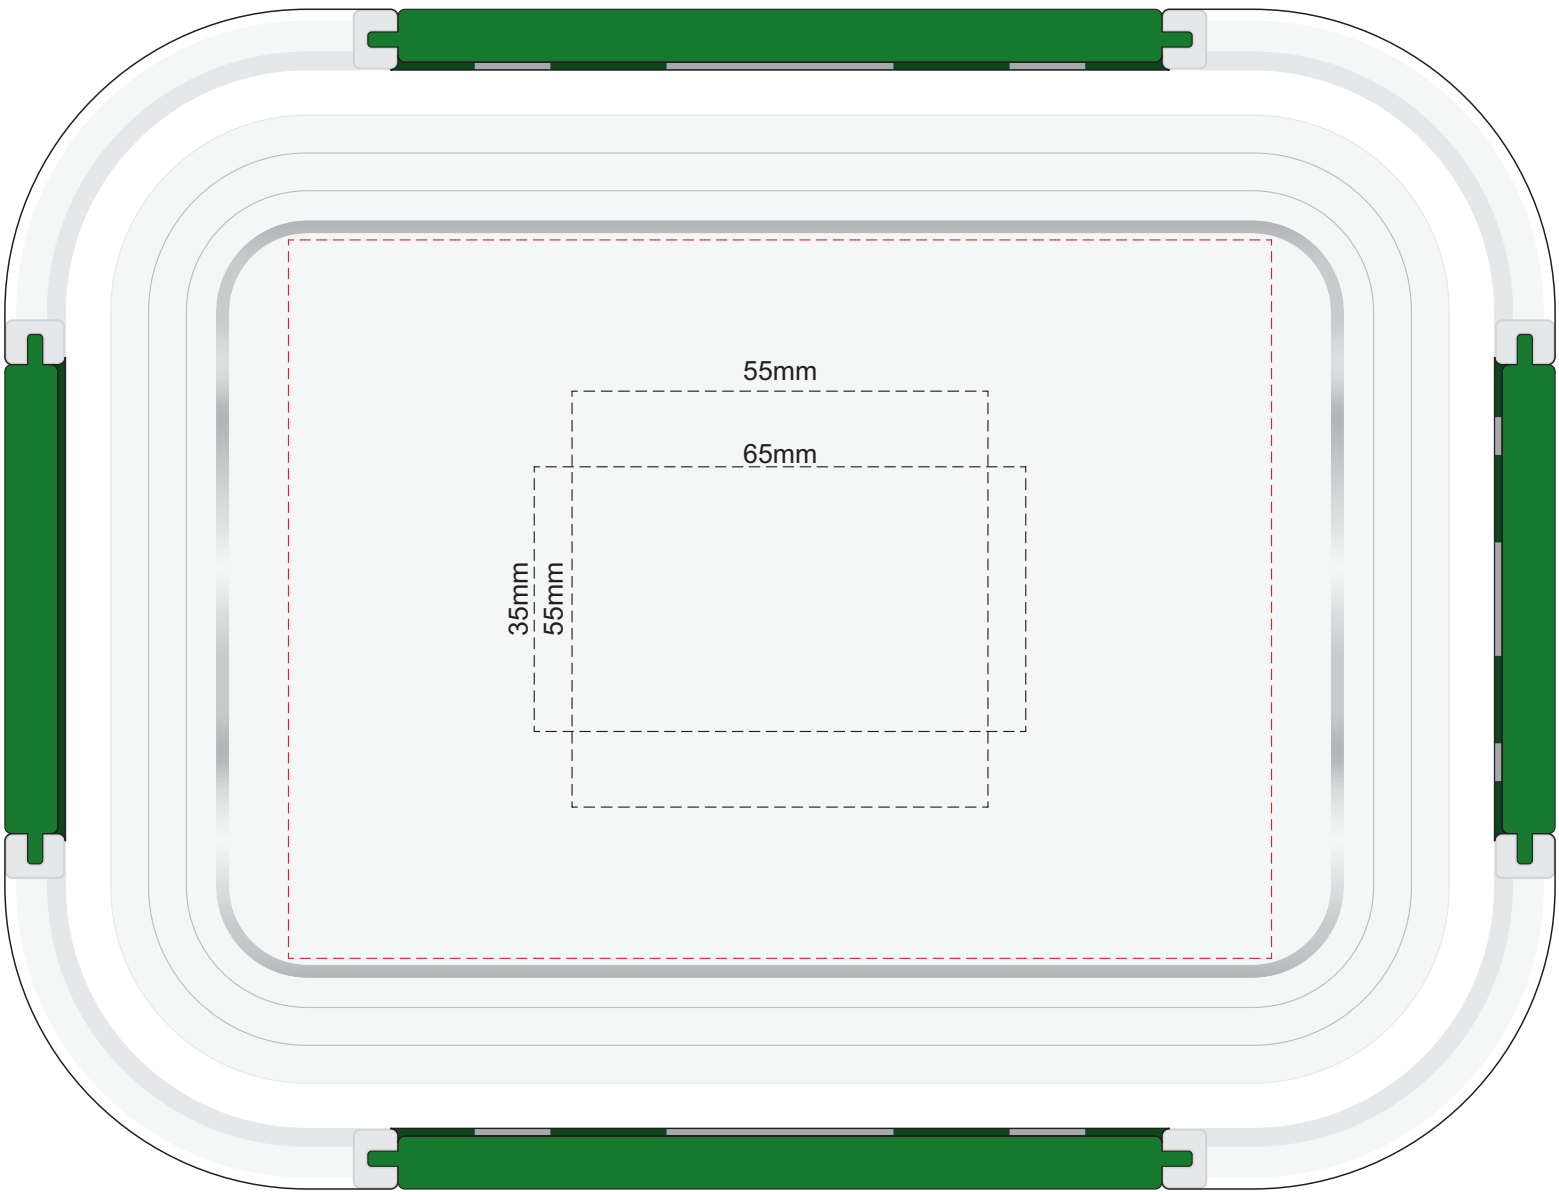

100% of Actual Size  
Pad Print

Branding area can be moved anywhere within the red line.

100% of Actual Size  
Screen Print  
(One Colour Only)