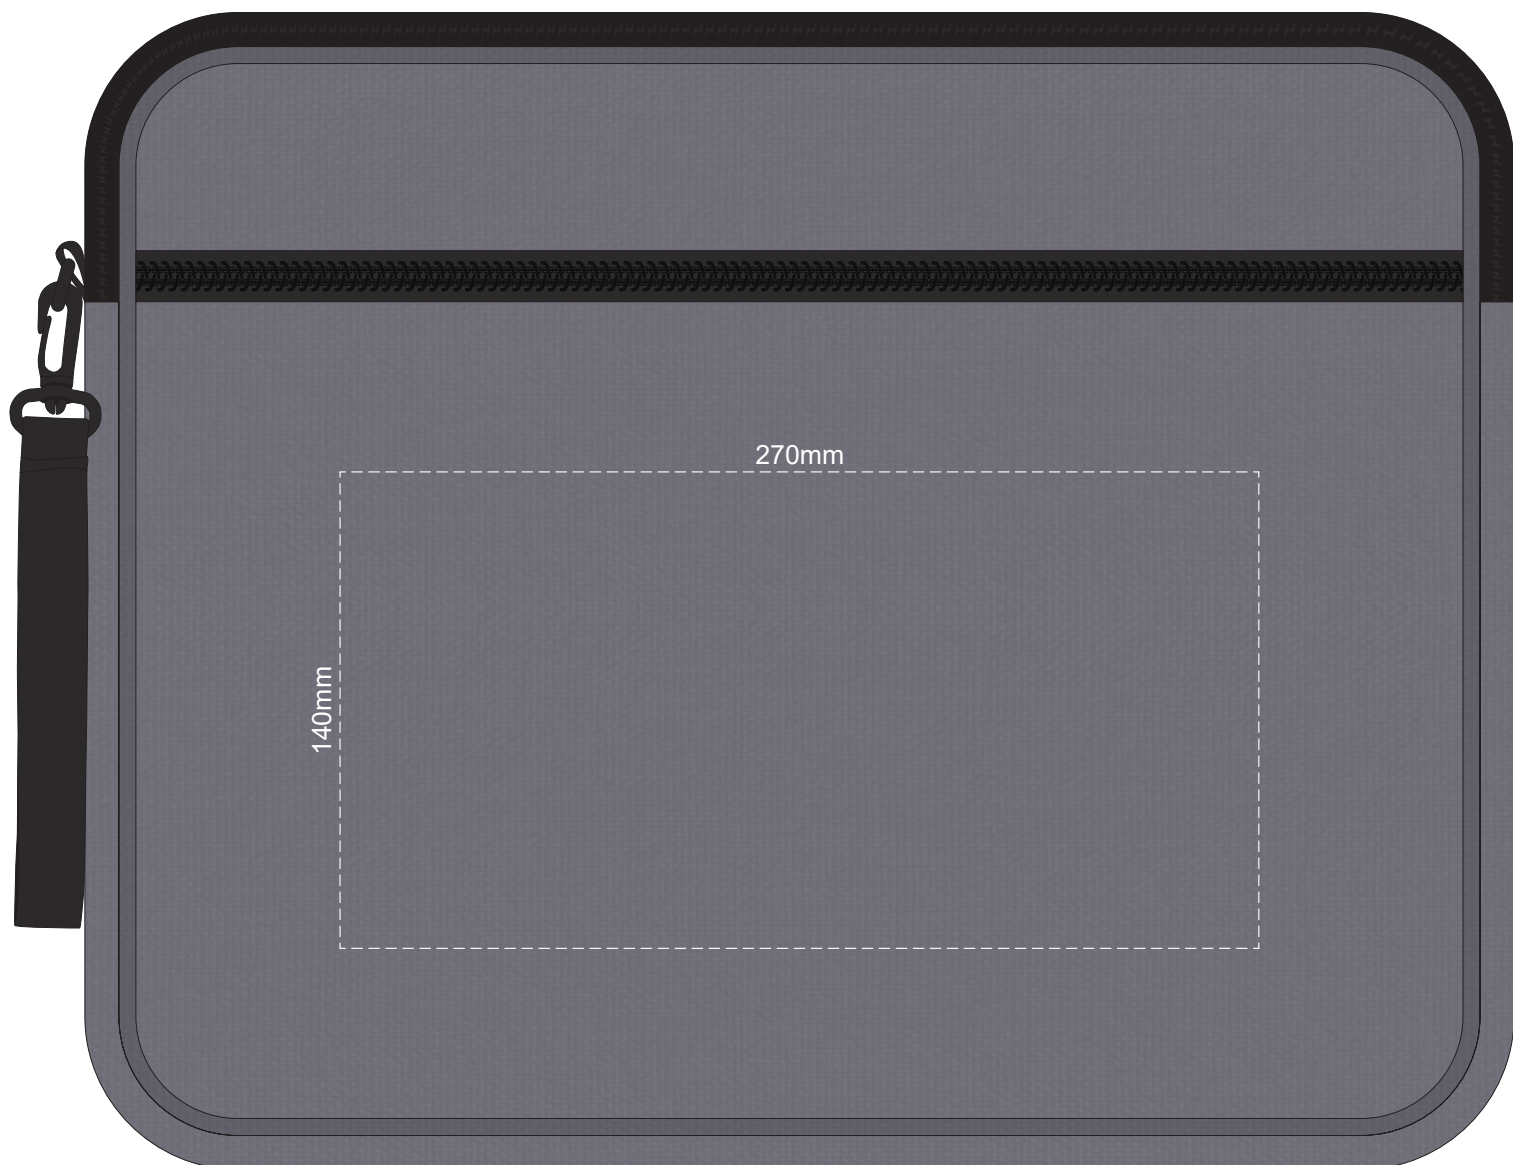

45% of Actual Size
Screen Print
Colourflex Transfer
Faux Embroidery

45% of Actual Size
Embroidery