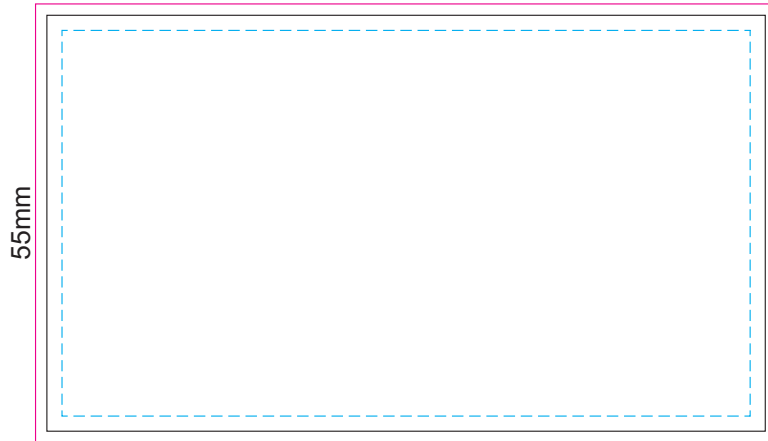

100% of Actual Size
Digital Label
(Front & Back Print Available)
95mm

Please note the orientation of the card can be rotated.

Blue Line = The SIGNIFICANT PRINT AREA
(Keep all critical images & text within this box)
Black Line = Maximum print area
Pink Line = Bleed off to here