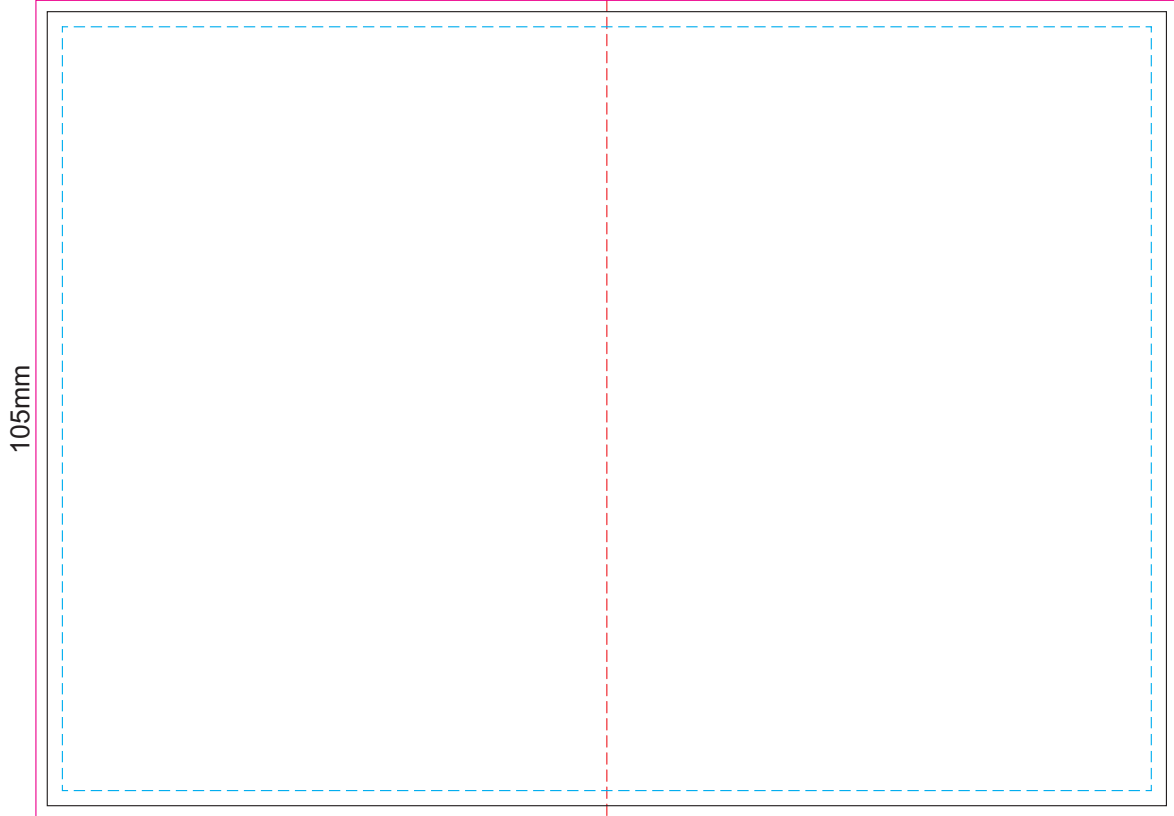

100% of Actual Size  
Digital Label  
OUTER  
148mm

Please note the orientation of the card can be rotated.

Blue Line = The SIGNIFICANT PRINT AREA  
(Keep all critical images & text within this box)

Black Line = Maximum print area

Pink Line = Bleed off to here

Red Line = Fold Mark

100% of Actual Size  
Digital Label  
INNER  
148mm

Please note the orientation of the card can be rotated.

Blue Line = The SIGNIFICANT PRINT AREA  
(Keep all critical images & text within this box)

Black Line = Maximum print area

Pink Line = Bleed off to here

Red Line = Fold Mark