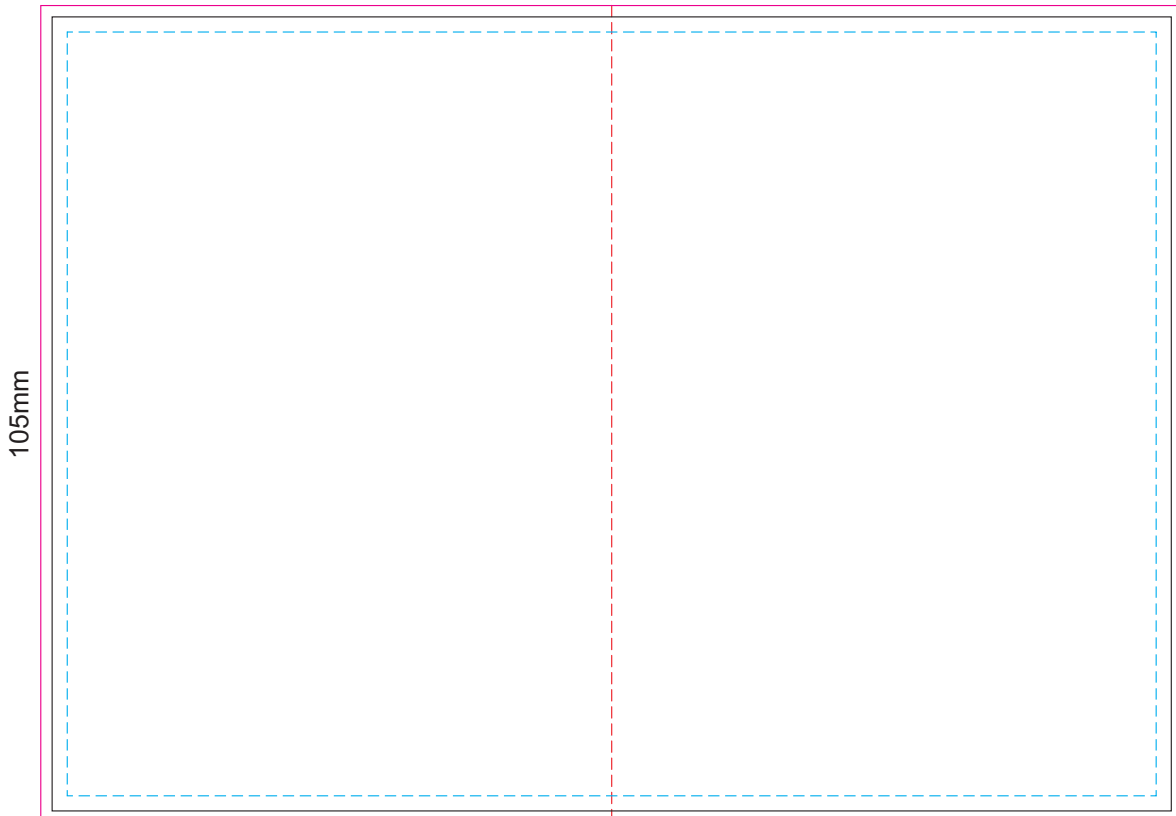

100% of Actual Size  
Digital Label  
OUTER  
148mm

Please note the orientation of the card can be rotated.

Blue Line = The SIGNIFICANT PRINT AREA  
(Keep all critical images & text within this box)

Black Line = Maximum print area

Pink Line = Bleed off to here

Red Line = Fold Mark

100% of Actual Size  
Digital Label  
INNER  
148mm

Please note the orientation of the card can be rotated.

Blue Line = The SIGNIFICANT PRINT AREA  
(Keep all critical images & text within this box)

Black Line = Maximum print area

Pink Line = Bleed off to here

Red Line = Fold Mark