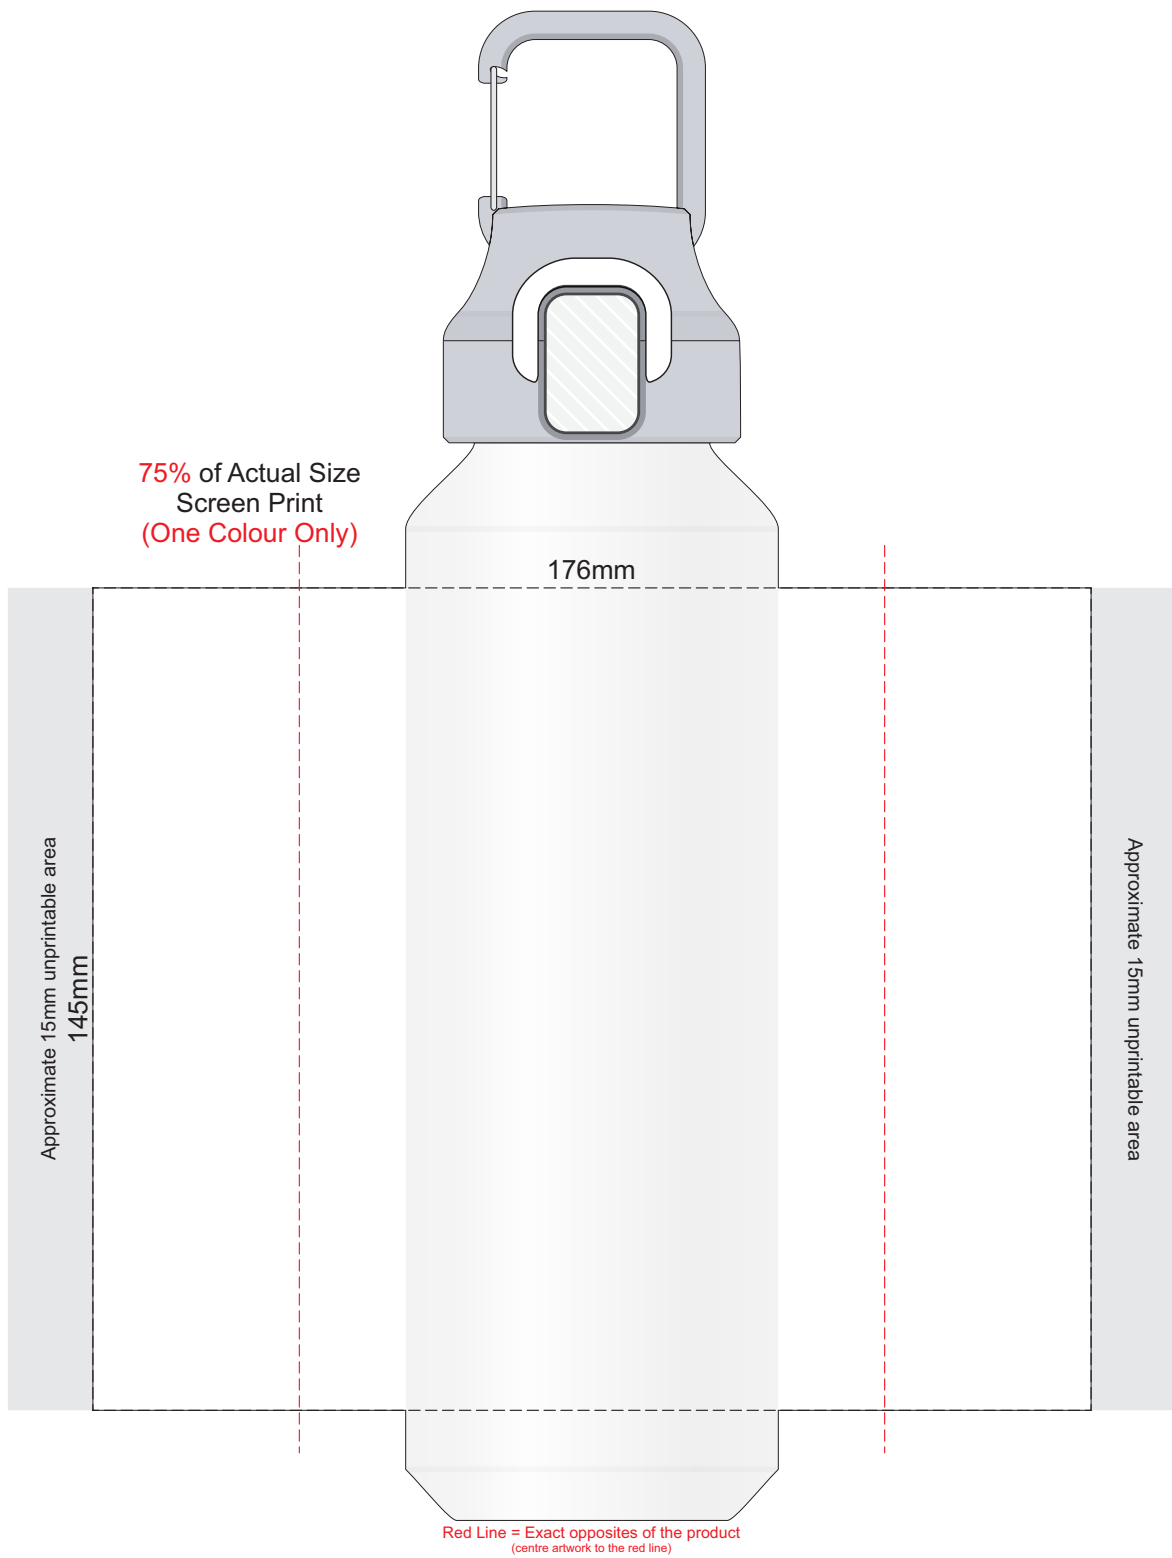

Stone
Burnt Orange
Dusty Teal
Navy
Charcoal

75% of Actual Size
Pad Print

75% of Actual Size
Pad Print

75% of Actual Size
Pad Print

Branding area can be moved anywhere within the red line.

Branding area can be moved anywhere within the red line.

Branding area can be moved anywhere within the red line.

Stone
Burnt Orange
Dusty Teal
Navy
Charcoal

75% of Actual Size
Screen Print
(One Colour Only)

176mm

Approximate 15mm unprintable area
145mm

Approximate 15mm unprintable area

Red Line = Exact opposites of the product
(centre artwork to the red line)

Stone
Burnt Orange
Dusty Teal
Navy
Charcoal

75% of Actual Size
Rotary Digital
(Gloss Finish)

203mm

145mm
Approximate 1.5mm unprintable area

Approximate 1.5mm unprintable area

Red Line = Exact opposites of the product
(centre artwork to the red line)