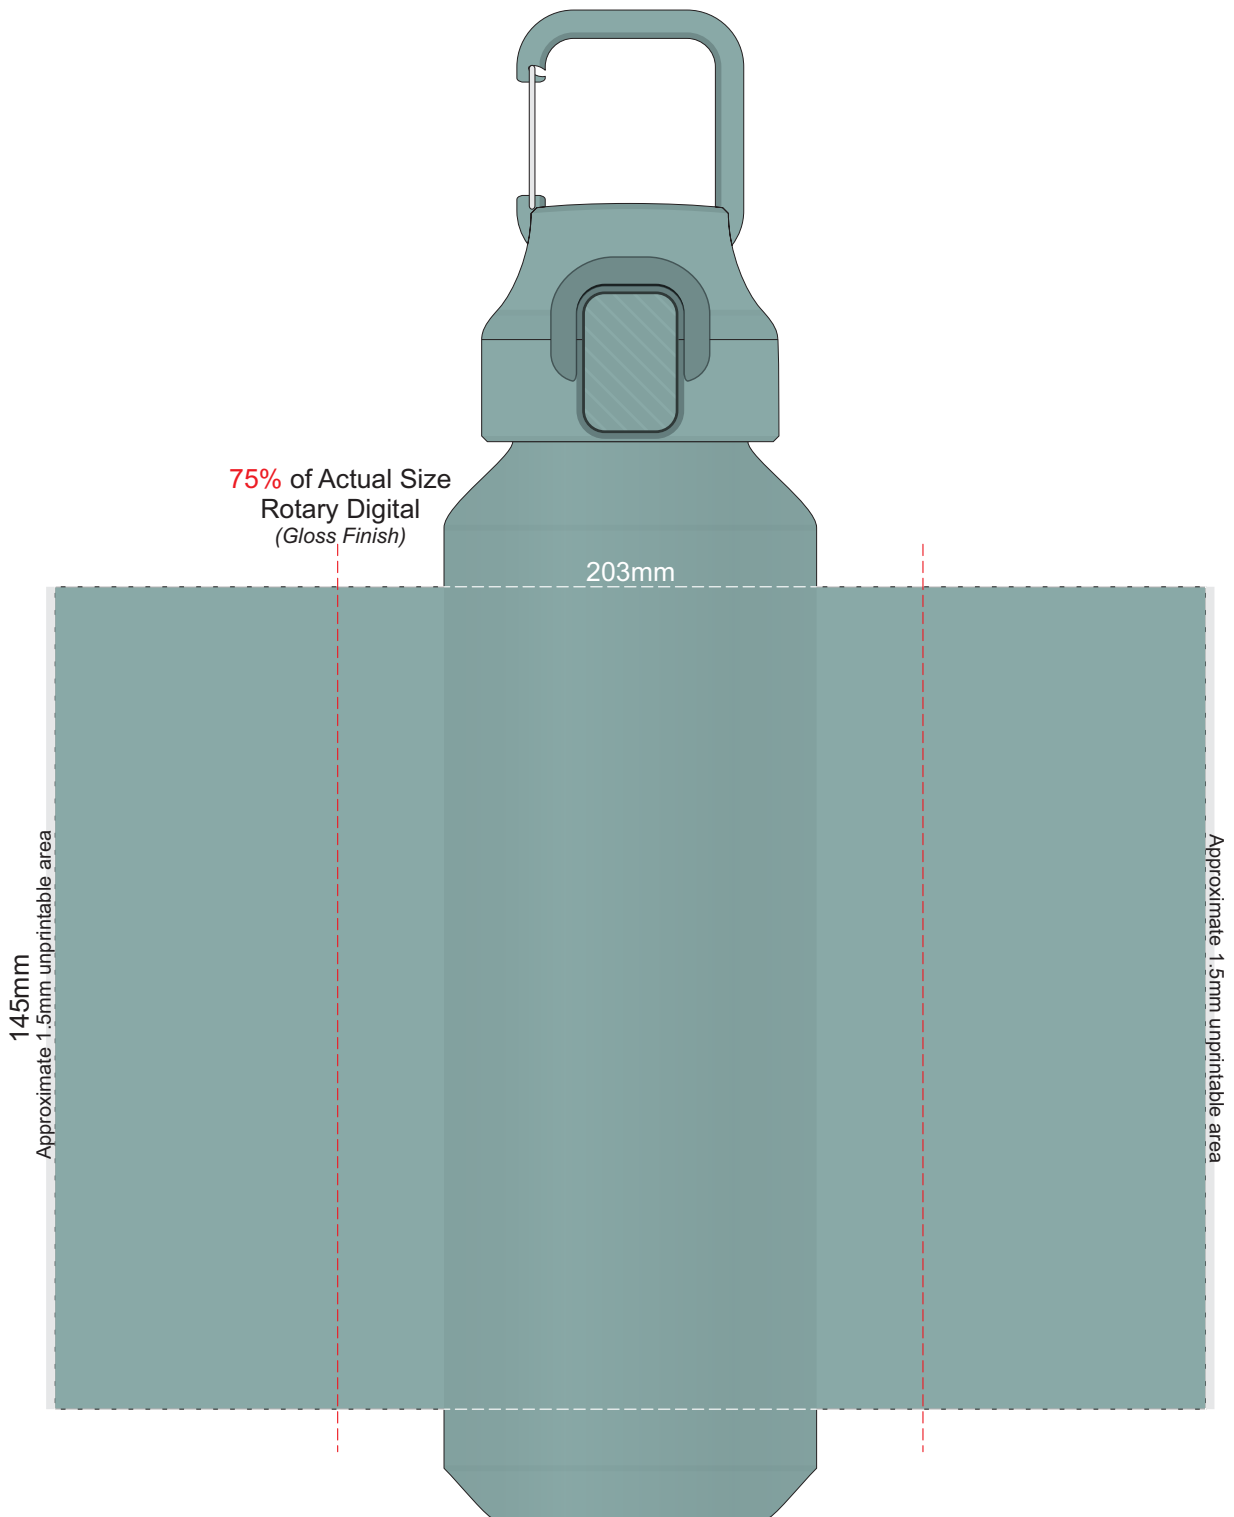

Stone
Burnt Orange
Dusty Teal
Navy
Charcoal

75% of Actual Size
Pad Print

75% of Actual Size
Pad Print

75% of Actual Size
Pad Print

Branding area can be moved anywhere within the red line.

Branding area can be moved anywhere within the red line.

Branding area can be moved anywhere within the red line.

Stone
Burnt Orange
Dusty Teal
Navy
Charcoal

75% of Actual Size
Screen Print
(One Colour Only)

176mm

Approximate 15mm unprintable area
145mm

Approximate 15mm unprintable area

Red Line = Exact opposites of the product
(centre artwork to the red line)

Stone
Burnt Orange
Dusty Teal
Navy
Charcoal

75% of Actual Size
Rotary Digital
(Gloss Finish)

203mm

145mm
Approximate 1.5mm unprintable area

Approximate 1.5mm unprintable area

Red Line = Exact opposites of the product
(centre artwork to the red line)