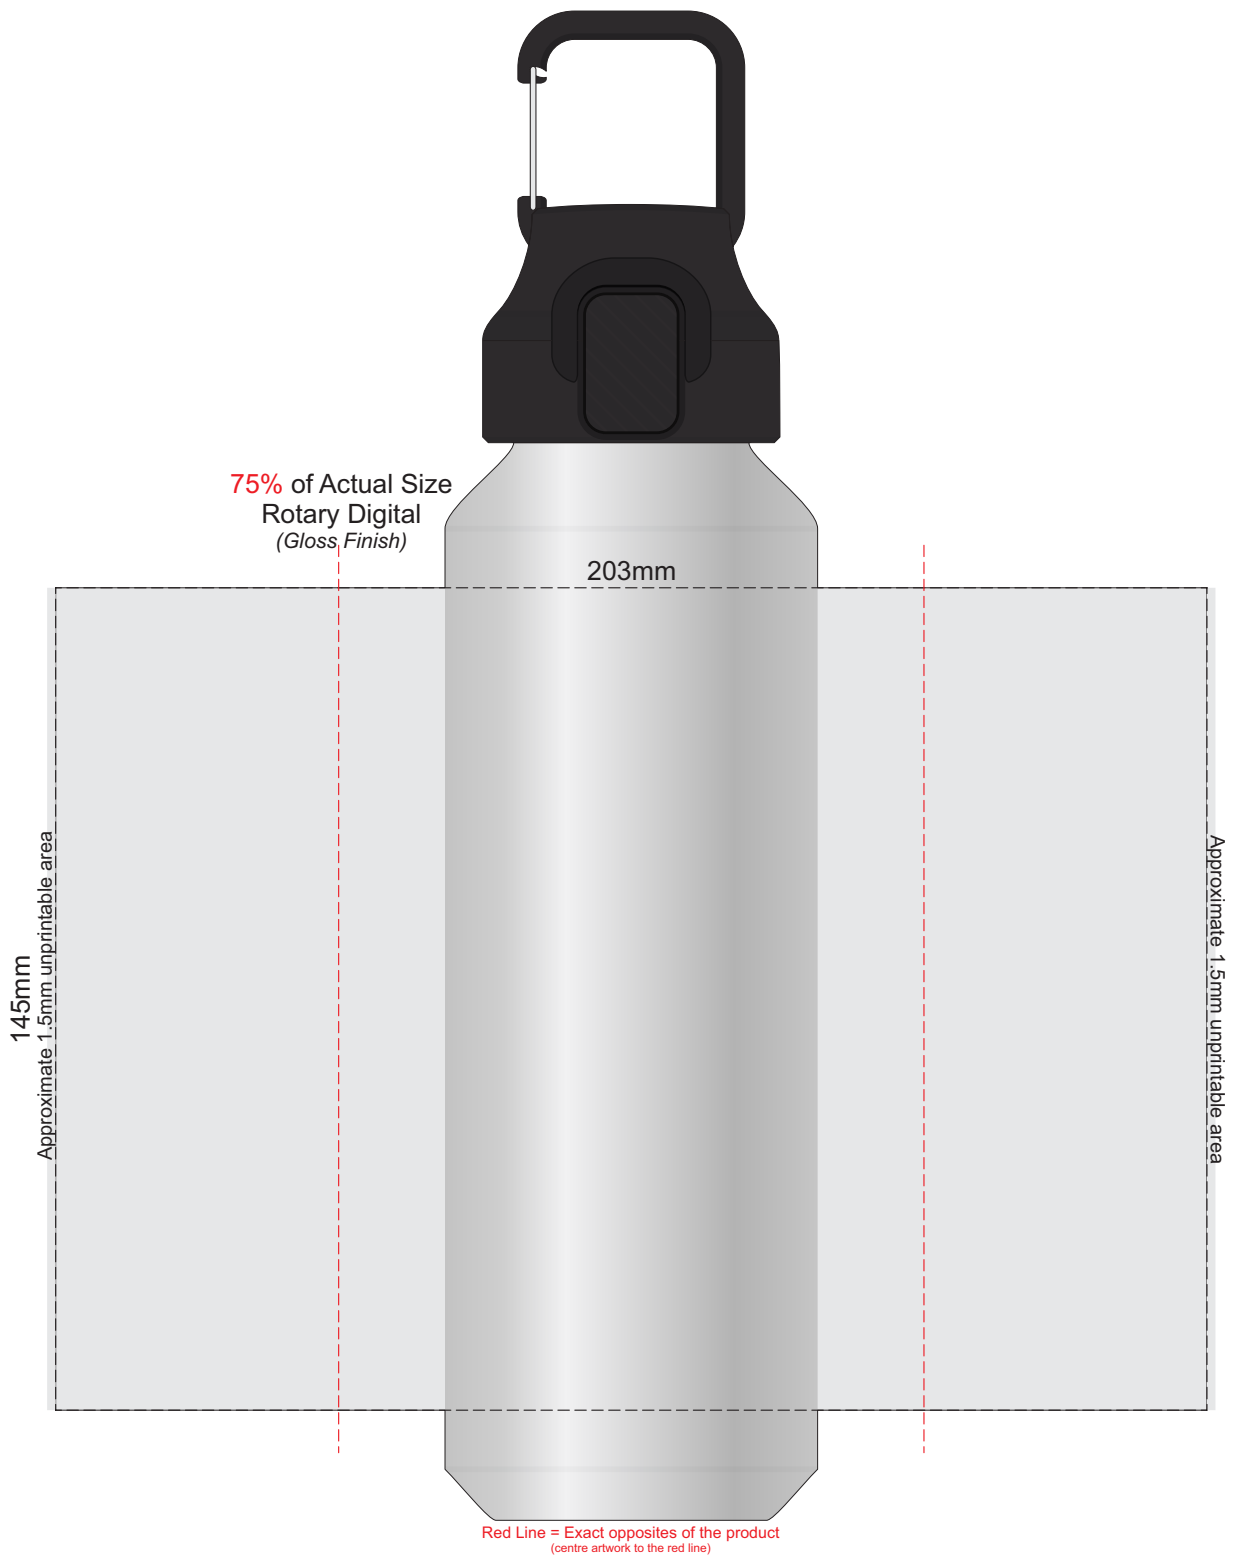

Stone
Burnt Orange
Dusty Teal
Navy
Charcoal

75% of Actual Size
Pad Print

75% of Actual Size
Pad Print

75% of Actual Size
Pad Print

Branding area can be moved anywhere within the red line.

Branding area can be moved anywhere within the red line.

Branding area can be moved anywhere within the red line.

Stone
Burnt Orange
Dusty Teal
Navy
Charcoal

75% of Actual Size
Screen Print
(One Colour Only)

176mm

Approximate 15mm unprintable area
145mm

Approximate 15mm unprintable area

Red Line = Exact opposites of the product
(centre artwork to the red line)

Stone
Burnt Orange
Dusty Teal
Navy
Charcoal

75% of Actual Size
Rotary Digital
(Gloss Finish)

203mm

145mm
Approximate 1.5mm unprintable area

Approximate 1.5mm unprintable area

Red Line = Exact opposites of the product
(centre artwork to the red line)