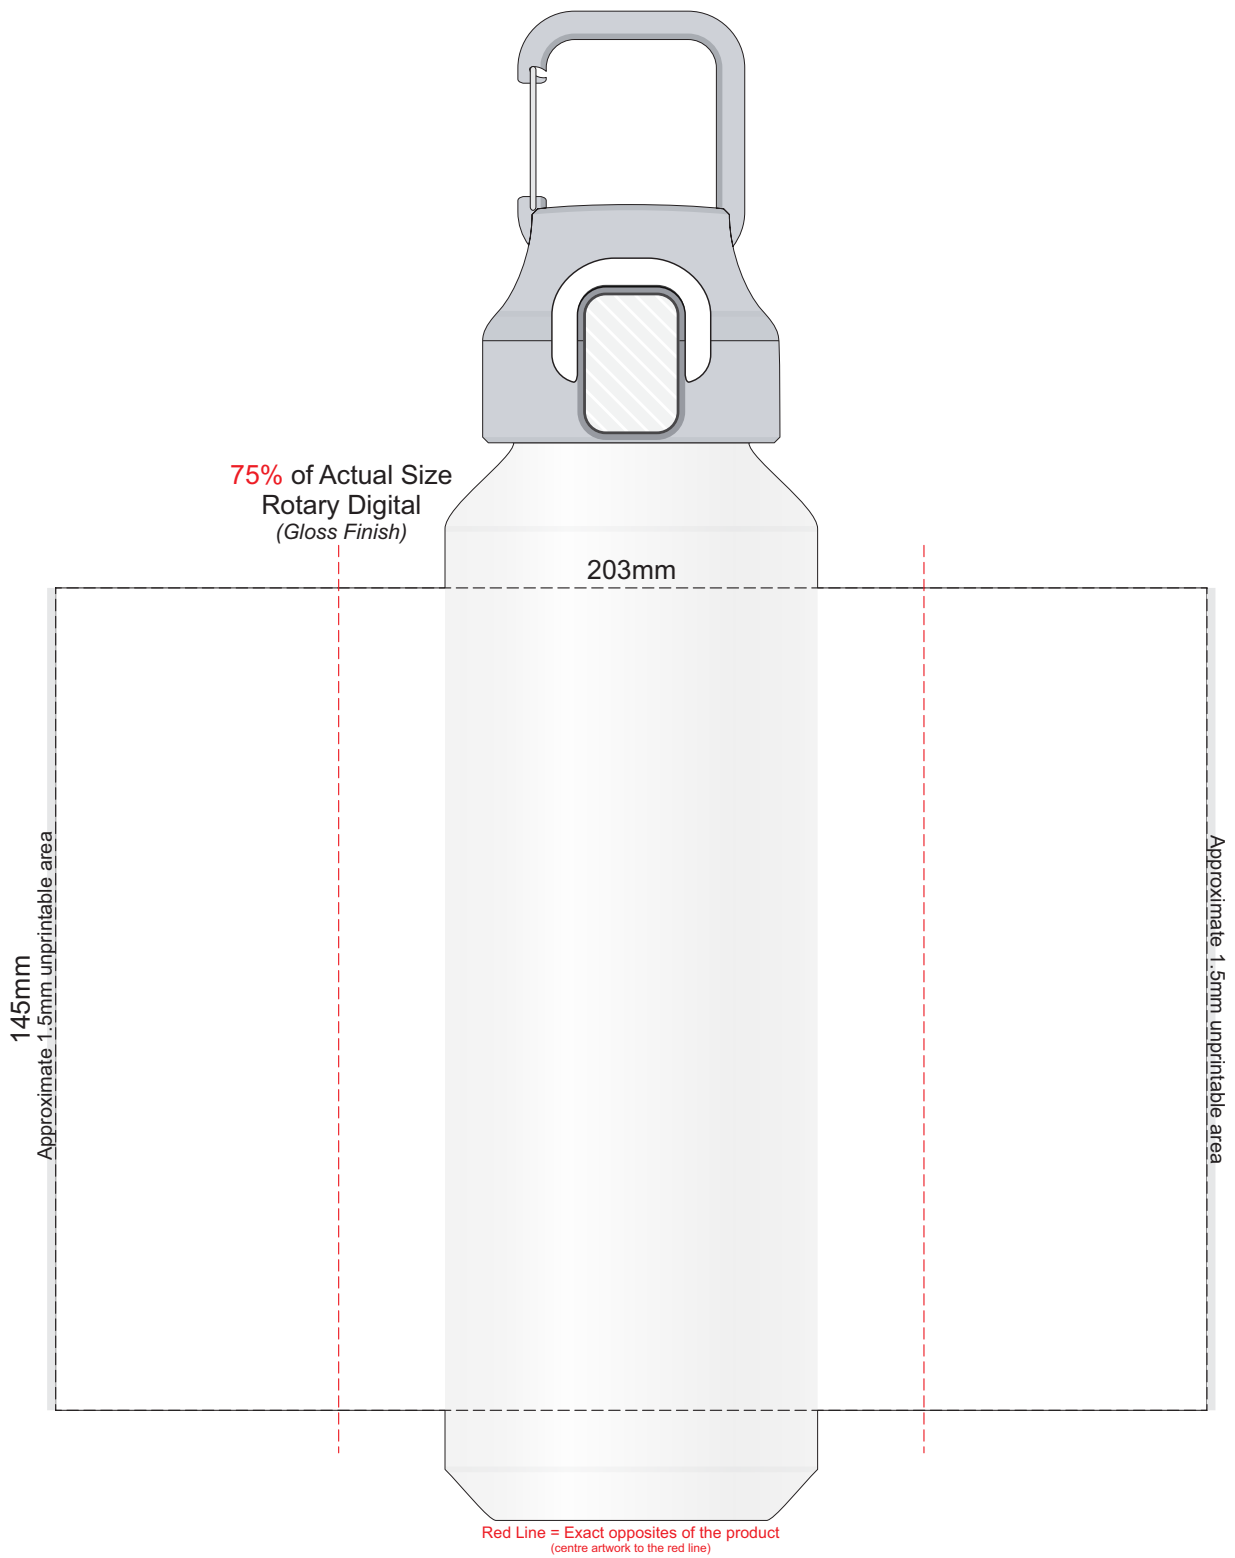

Stone
Burnt Orange
Dusty Teal
Navy
Charcoal

75% of Actual Size
Pad Print

75% of Actual Size
Pad Print

75% of Actual Size
Pad Print

Branding area can be moved anywhere within the red line.

Branding area can be moved anywhere within the red line.

Branding area can be moved anywhere within the red line.

Stone
Burnt Orange
Dusty Teal
Navy
Charcoal

75% of Actual Size
Screen Print
(One Colour Only)

176mm

Approximate 15mm unprintable area
145mm

Approximate 15mm unprintable area

Red Line = Exact opposites of the product
(centre artwork to the red line)

Stone
Burnt Orange
Dusty Teal
Navy
Charcoal

75% of Actual Size
Rotary Digital
(Gloss Finish)

203mm

145mm
Approximate 1.5mm unprintable area

Approximate 1.5mm unprintable area

Red Line = Exact opposites of the product
(centre artwork to the red line)