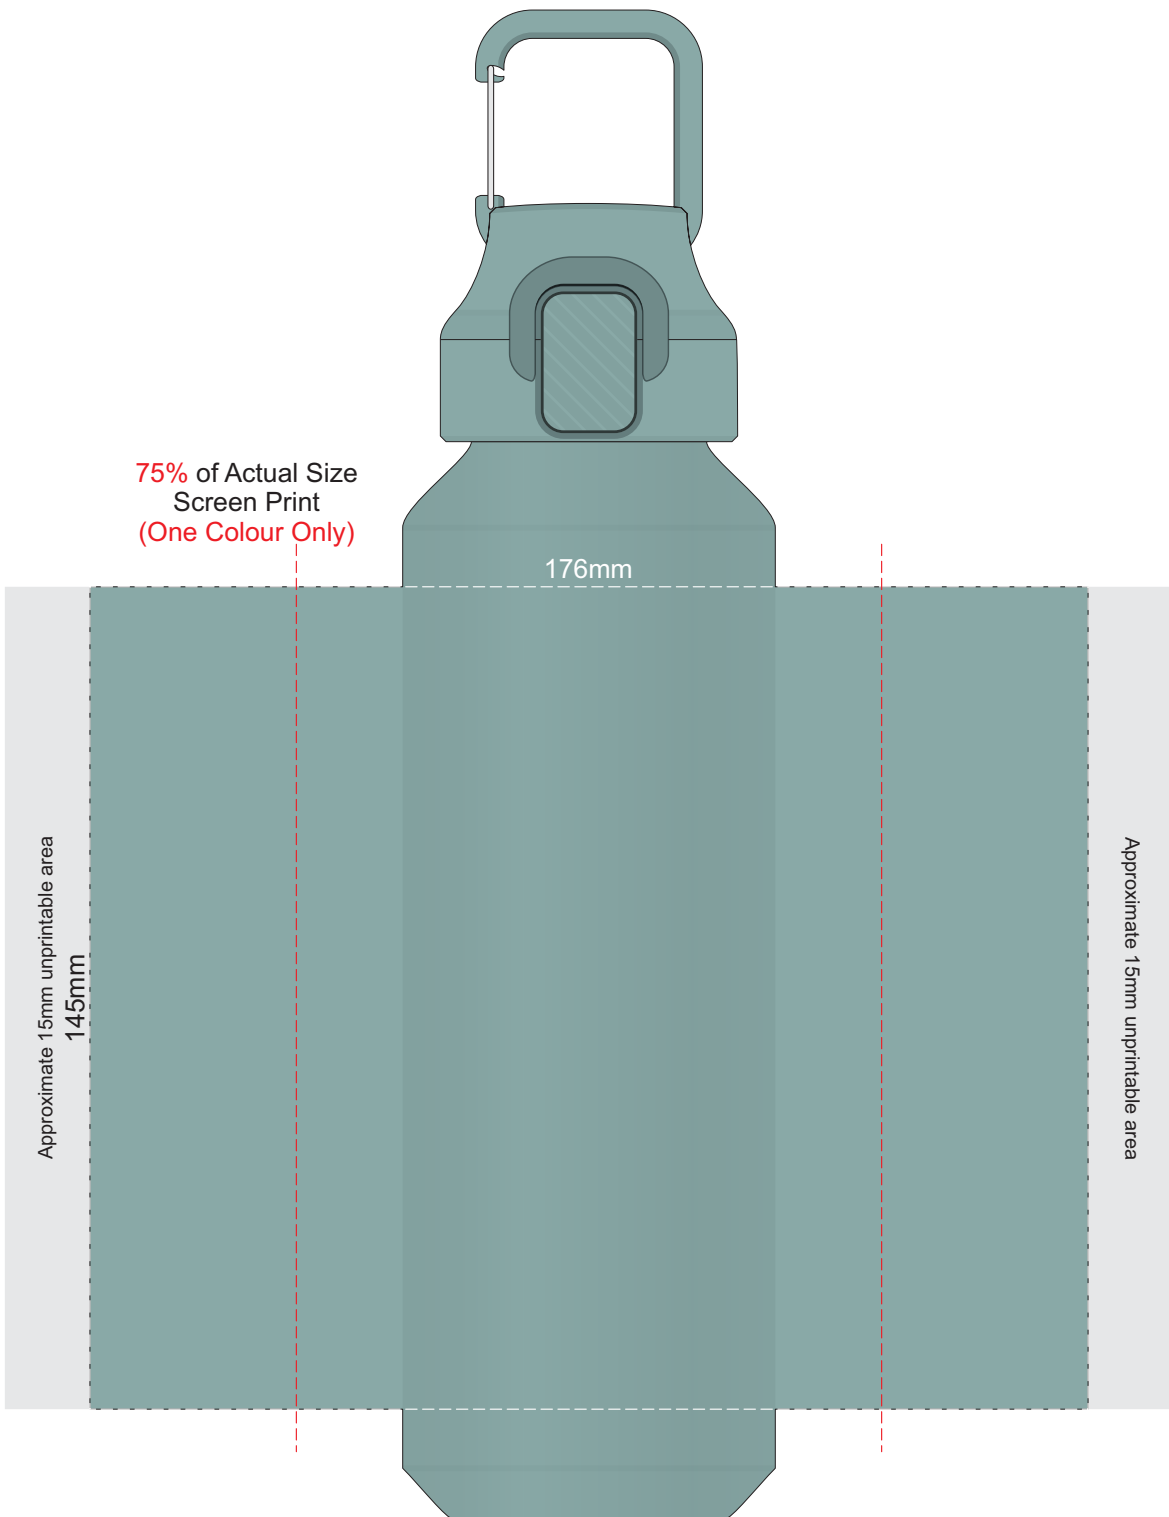

Stone
Burnt Orange
Dusty Teal
Navy
Charcoal

75% of Actual Size
Pad Print

75% of Actual Size
Pad Print

75% of Actual Size
Pad Print

Branding area can be moved anywhere within the red line.

Branding area can be moved anywhere within the red line.

Branding area can be moved anywhere within the red line.

Stone
Burnt Orange
Dusty Teal
Navy
Charcoal

75% of Actual Size
Screen Print
(One Colour Only)

176mm

Approximate 15mm unprintable area
145mm

Approximate 15mm unprintable area

Red Line = Exact opposites of the product
(centre artwork to the red line)

Stone
Burnt Orange
Dusty Teal
Navy
Charcoal

75% of Actual Size
Rotary Digital
(Gloss Finish)

203mm

145mm
Approximate 1.5mm unprintable area

Approximate 1.5mm unprintable area

Red Line = Exact opposites of the product
(centre artwork to the red line)