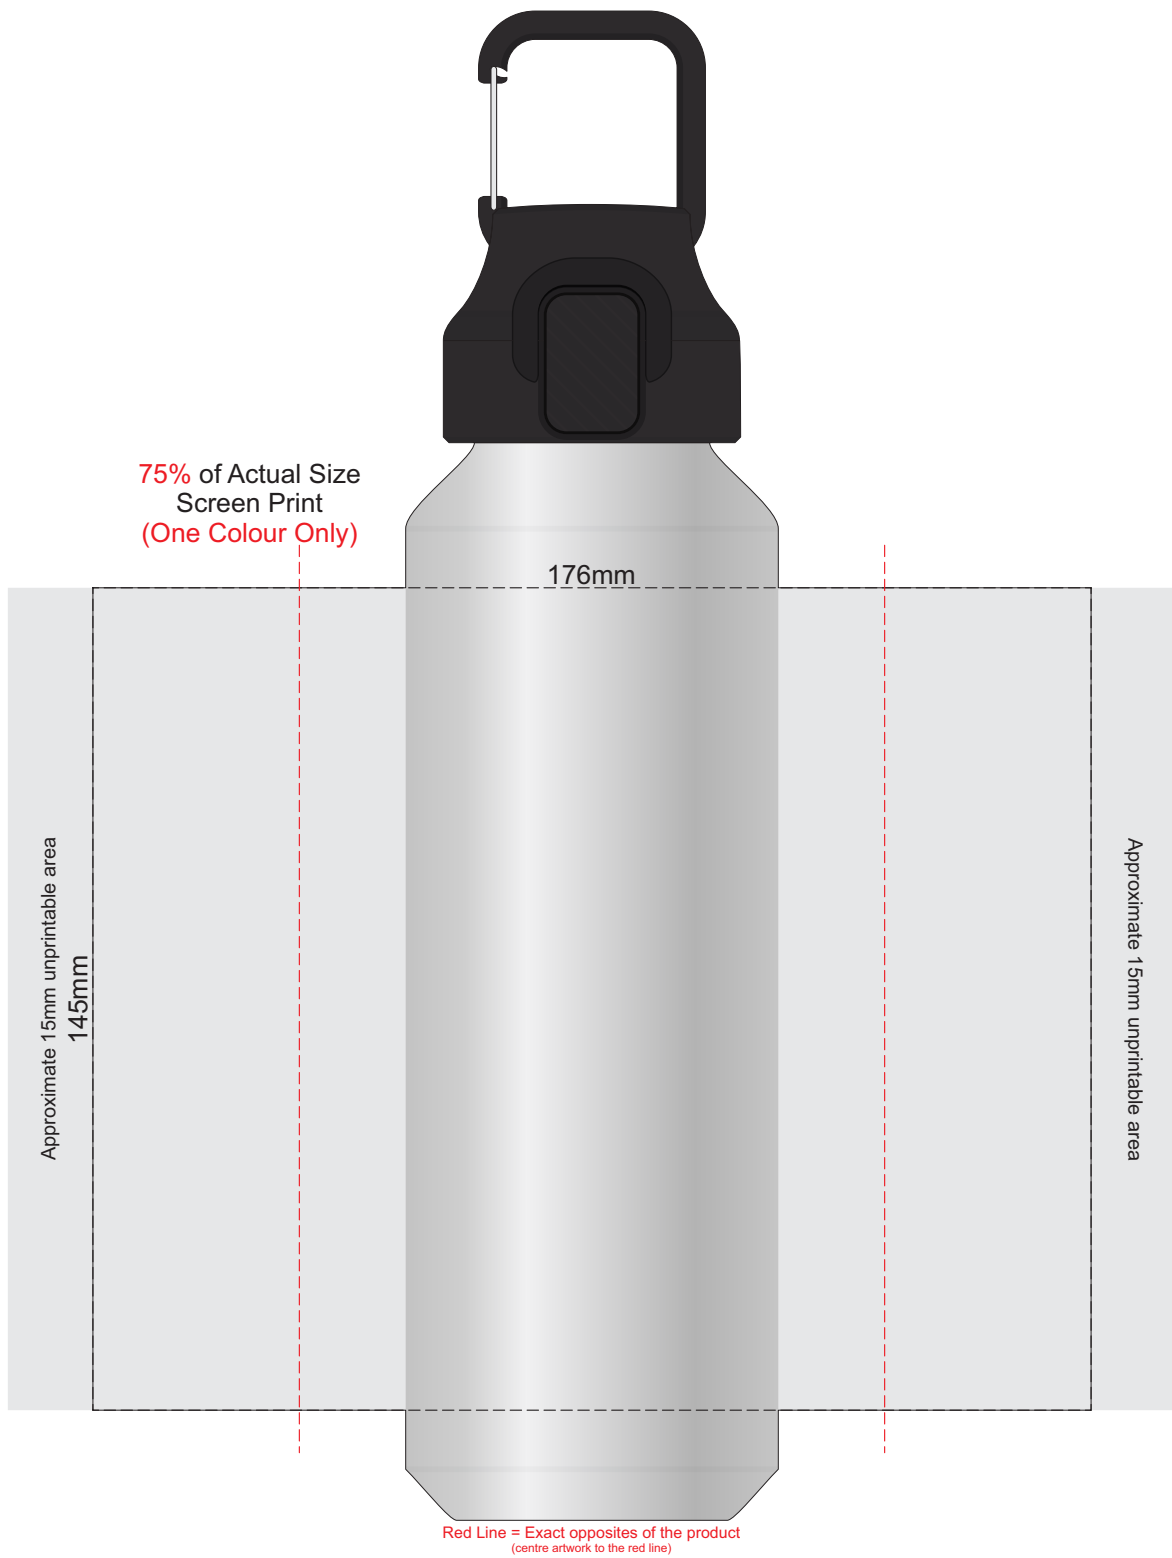

Stone
Burnt Orange
Dusty Teal
Navy
Charcoal

75% of Actual Size
Pad Print

75% of Actual Size
Pad Print

75% of Actual Size
Pad Print

Branding area can be moved anywhere within the red line.

Branding area can be moved anywhere within the red line.

Branding area can be moved anywhere within the red line.

Stone
Burnt Orange
Dusty Teal
Navy
Charcoal

75% of Actual Size
Screen Print
(One Colour Only)

176mm

Approximate 15mm unprintable area
145mm

Approximate 15mm unprintable area

Red Line = Exact opposites of the product
(centre artwork to the red line)

Stone
Burnt Orange
Dusty Teal
Navy
Charcoal

75% of Actual Size
Rotary Digital
(Gloss Finish)

203mm

145mm
Approximate 1.5mm unprintable area

Approximate 1.5mm unprintable area

Red Line = Exact opposites of the product
(centre artwork to the red line)