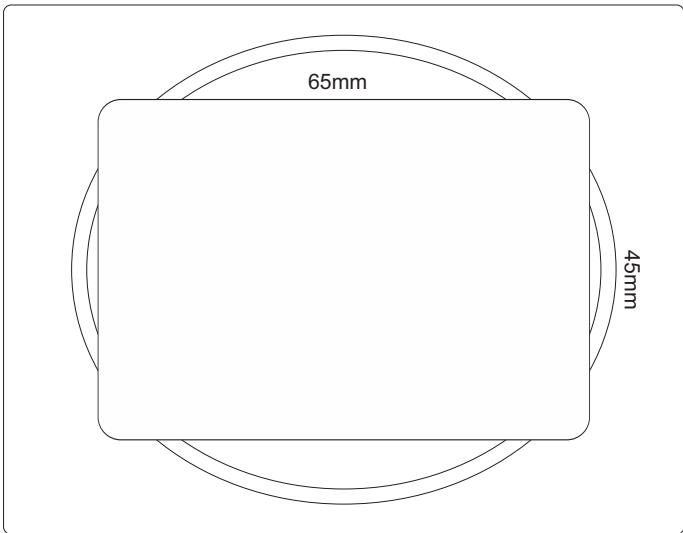

100% of Actual Size
Embossed
Colour Over Print (one colour only)

Red Line = Exact opposites of the product
(centre artwork to the red line)

Digital Label - Poly Bag

Blue Line = The SIGNIFICANT PRINT AREA
(Keep all critical images & text within this box)
Black Line = Maximum print area
Pink Line = Bleed off to here