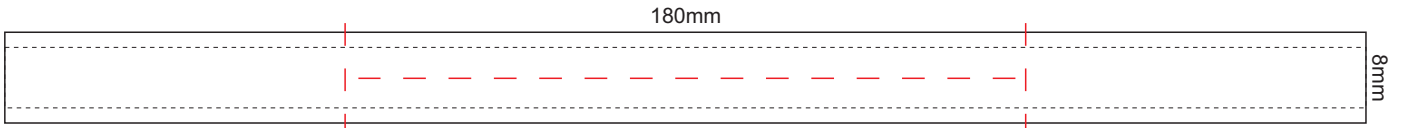

100% of Actual Size
Embossed
Colour Over Print (one colour only)

Red Line = Exact opposites of the product
(centre artwork to the red line)

Digital Label - Poly Bag

Blue Line = The SIGNIFICANT PRINT AREA
(Keep all critical images & text within this box)
Black Line = Maximum print area
Pink Line = Bleed off to here