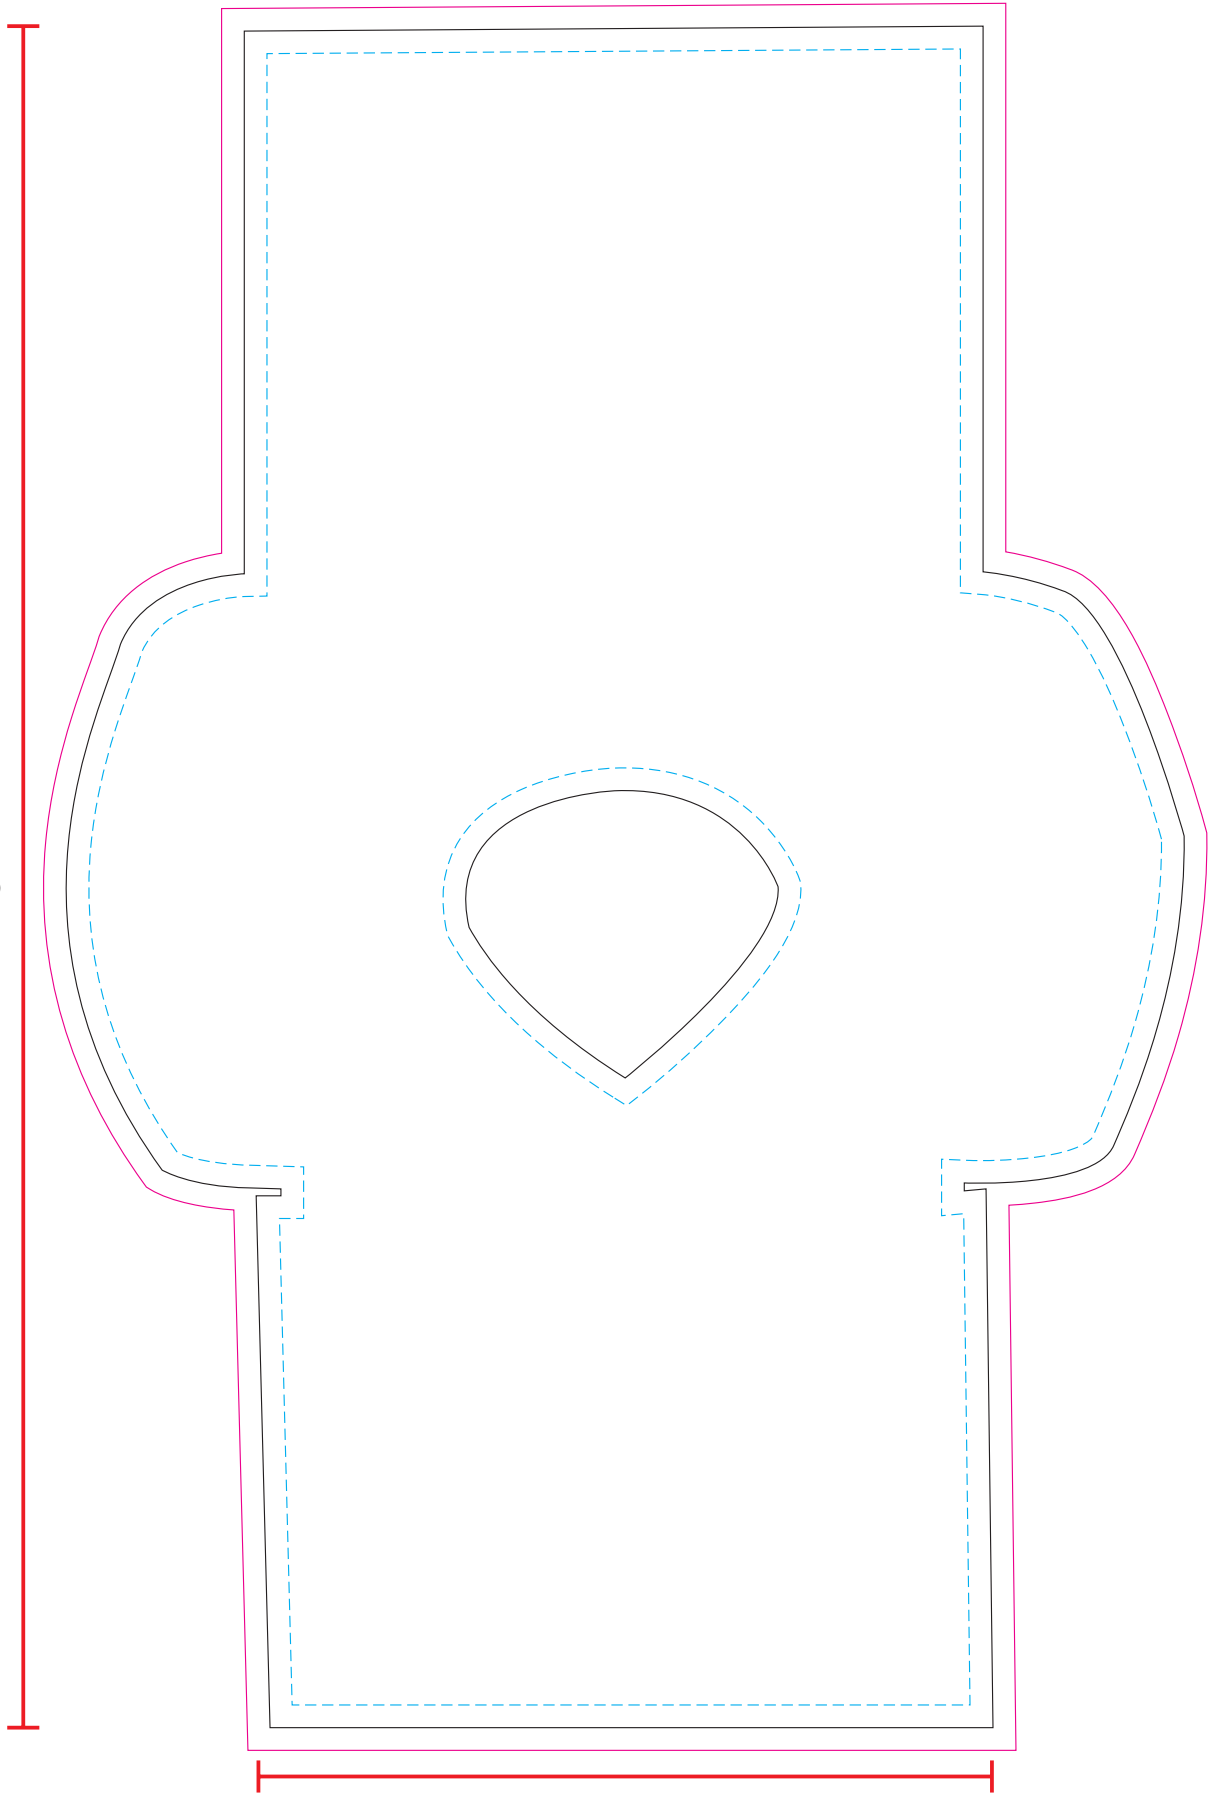

80% of Actual Size
Sublimation

225mm

97mm

Blue Line = The SIGNIFICANT PRINT AREA
(Keep all critical images & text within this box)
Black Line = Maximum print area
Pink Line = Bleed off to here