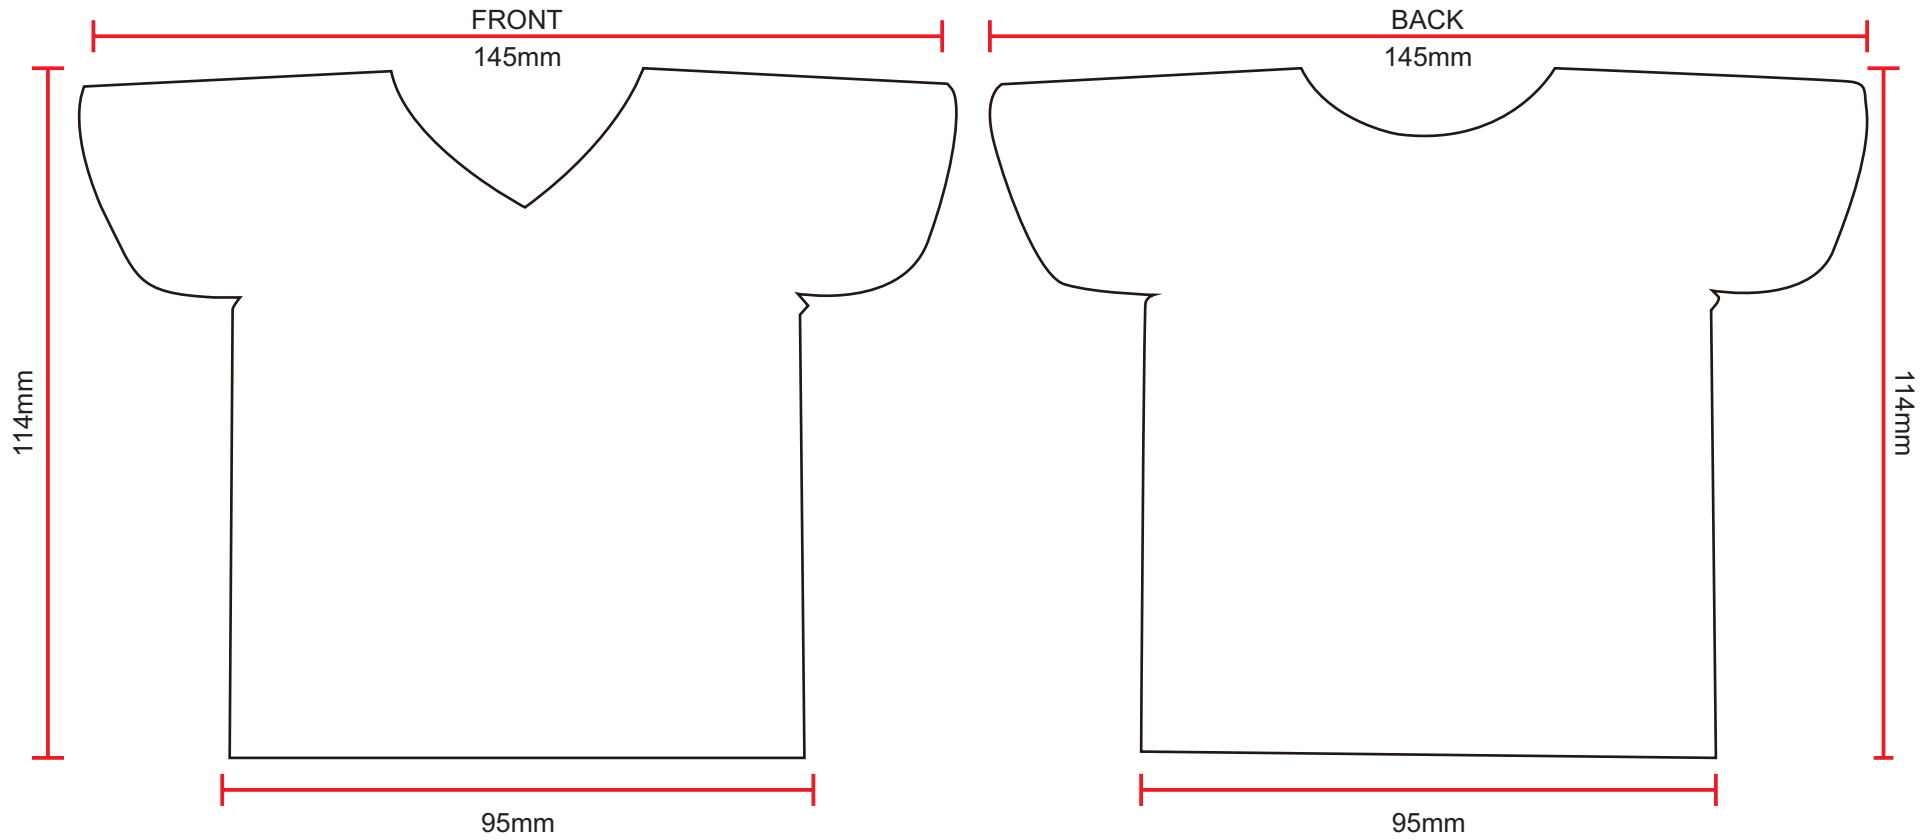

80% of Actual Size
Sublimation

225mm

97mm

Blue Line = The SIGNIFICANT PRINT AREA
(Keep all critical images & text within this box)
Black Line = Maximum print area
Pink Line = Bleed off to here