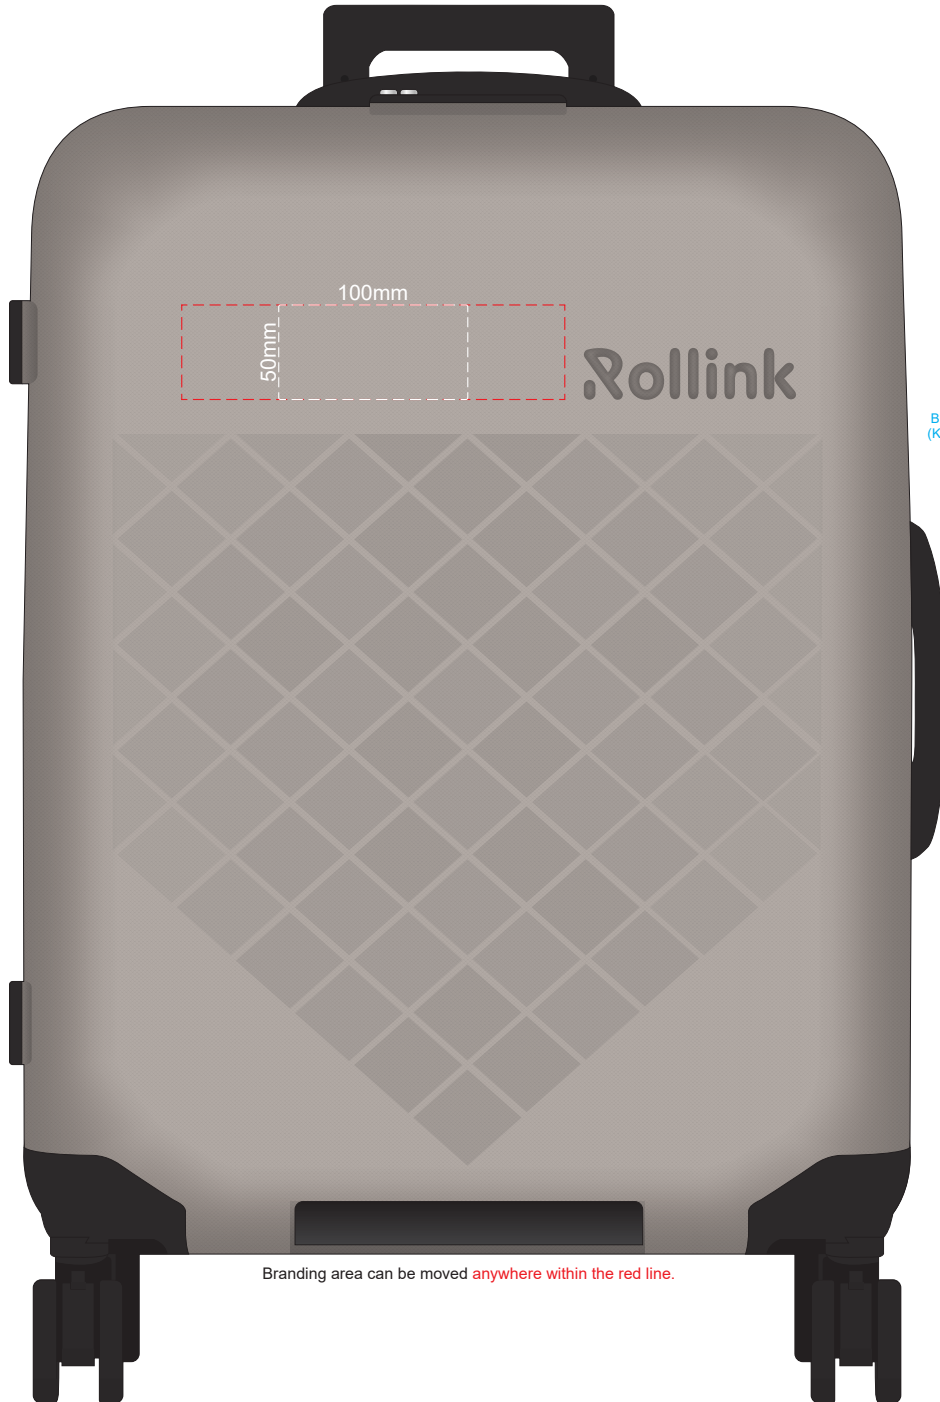

25% of Actual Size
Pad Print

Branding area can be moved **anywhere within the red line.**
Please be aware the artwork will be significantly affected by the texture of the bag.
Fine detailing, small text will be lost in the texture of the bag and may not be legible.

25% of Actual Size
Digital Transfer

Branding area can be moved **anywhere within the red line.**
Please be aware the artwork will be significantly affected by the texture of the bag.
Fine detailing, small text will be lost in the texture of the bag and may not be legible.

25% of Actual Size
Resin Dome

Blue Line = The SIGNIFICANT PRINT AREA
(Keep all critical images & text within this box)
Black Line = Maximum print area
Pink Line = Bleed off to here

Branding area can be moved anywhere within the red line.