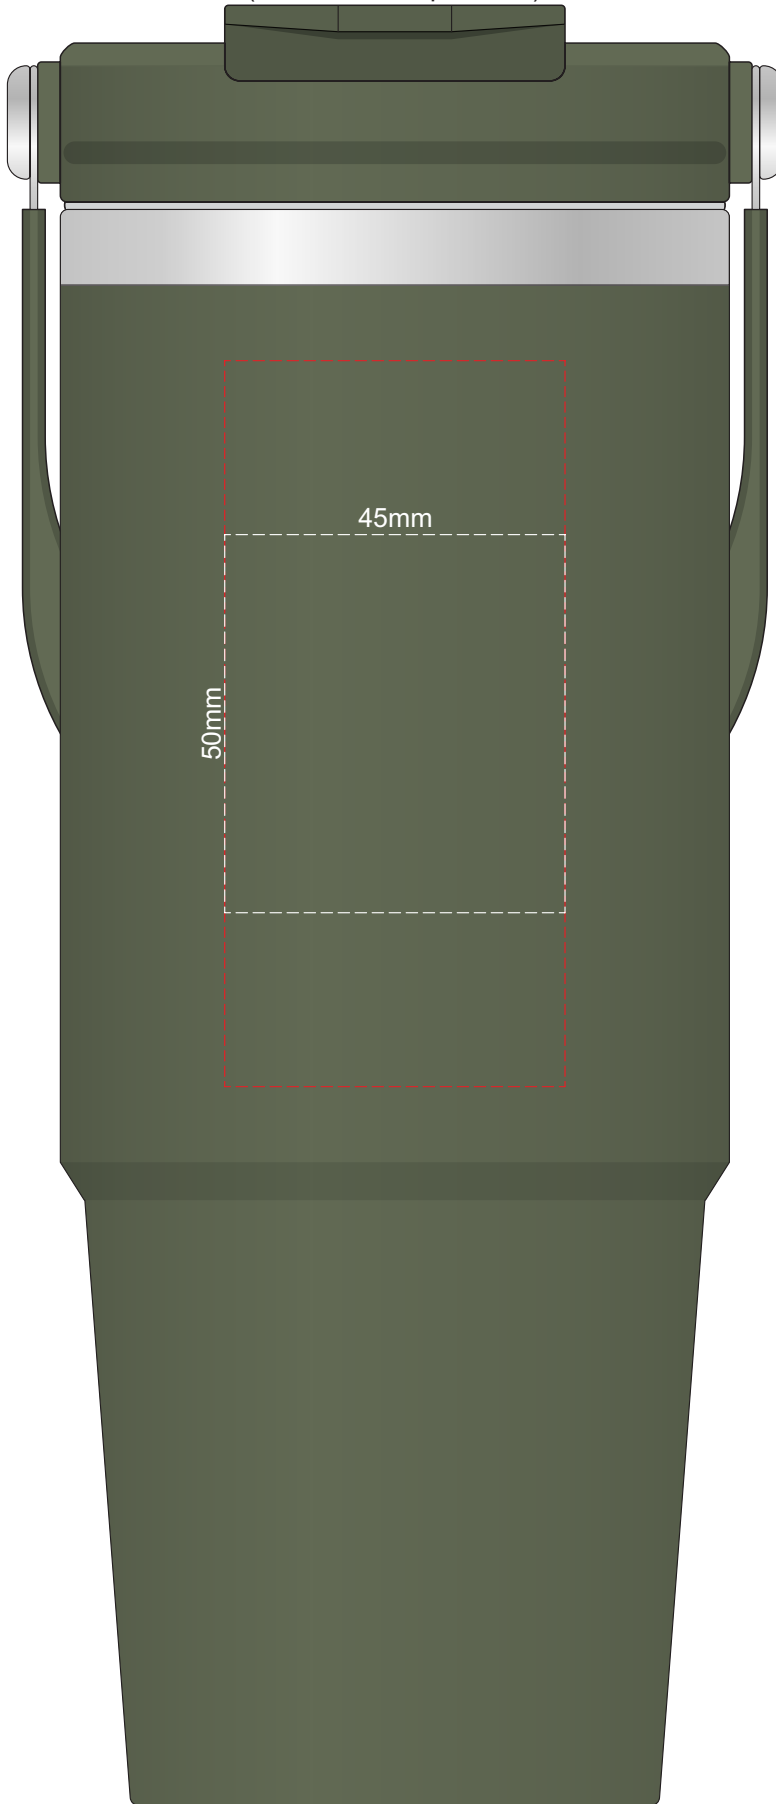

100% of Actual Size
Pad Print
(All 4 sides are printable)

FRONT

Branding area can be moved **anywhere** within the red line.
Please note that some of the artwork will be covered
when the handle is down.

FRONT

Visualization when the handle is down

100% of Actual Size
Laser Engraving
(All 4 sides are printable)

FRONT

Branding area can be moved **anywhere within the red line**.
Please note that some of the artwork will be covered
when the handle is down.

FRONT

Visualization when the handle is down