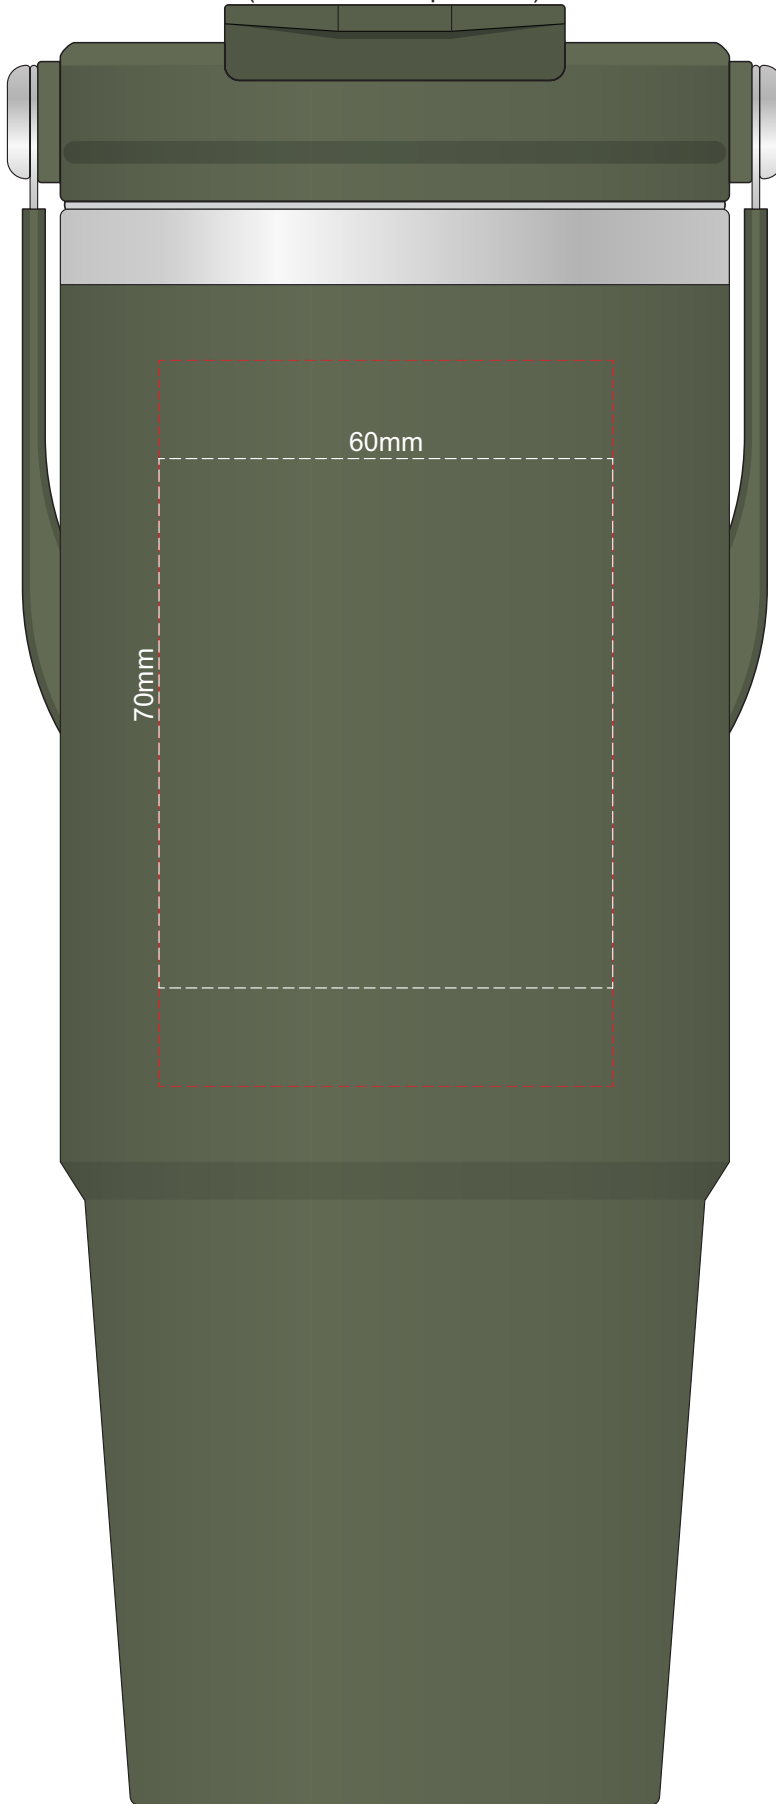

100% of Actual Size
Pad Print
(All 4 sides are printable)

FRONT

Branding area can be moved **anywhere** within the red line.
Please note that some of the artwork will be covered
when the handle is down.

FRONT

Visualization when the handle is down

100% of Actual Size
Laser Engraving
(All 4 sides are printable)

FRONT

Branding area can be moved **anywhere within the red line**.
Please note that some of the artwork will be covered
when the handle is down.

FRONT

Visualization when the handle is down