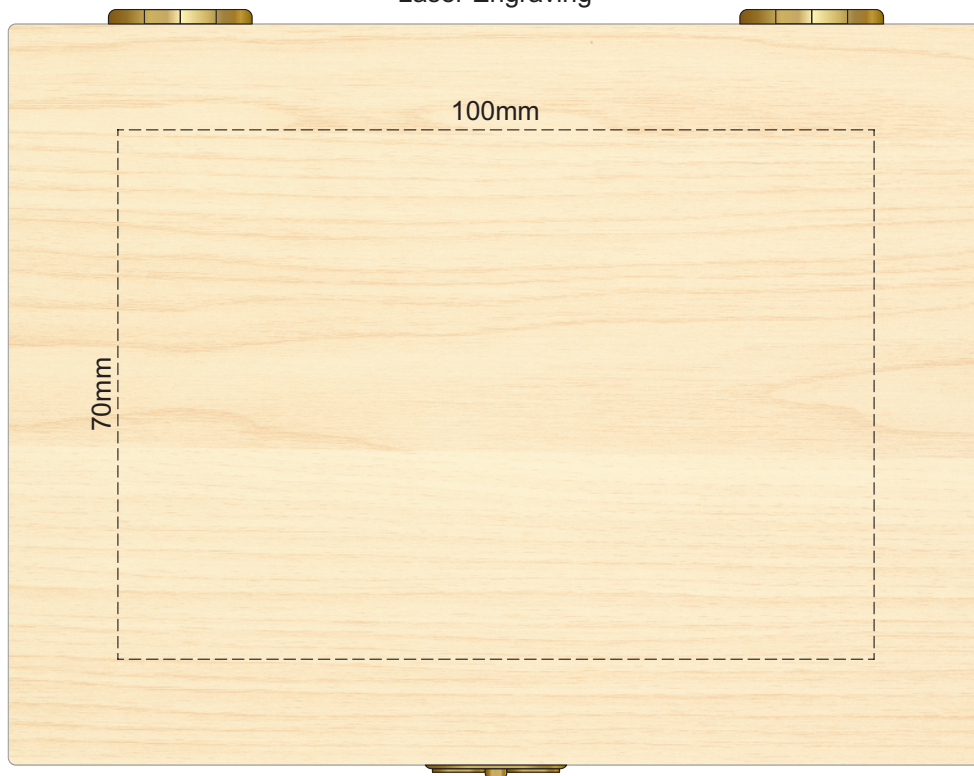

100% of Actual Size  
Pad Print

This product is a natural material, please allow for variances in grain pattern and branding.

100% of Actual Size  
Laser Engraving

This product is a natural material, please allow for variances in grain pattern and branding.

 Laser engraves to a natural etch