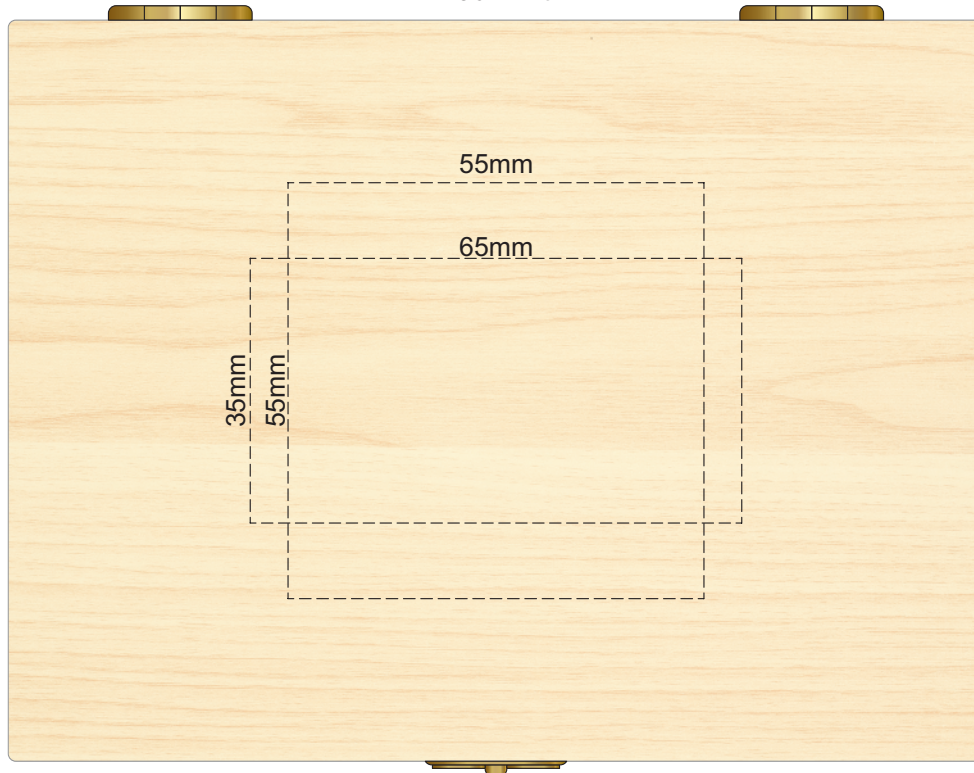

100% of Actual Size  
Pad Print

This product is a natural material, please allow for variances in grain pattern and branding.

100% of Actual Size  
Laser Engraving

This product is a natural material, please allow for variances in grain pattern and branding.

 Laser engraves to a natural etch