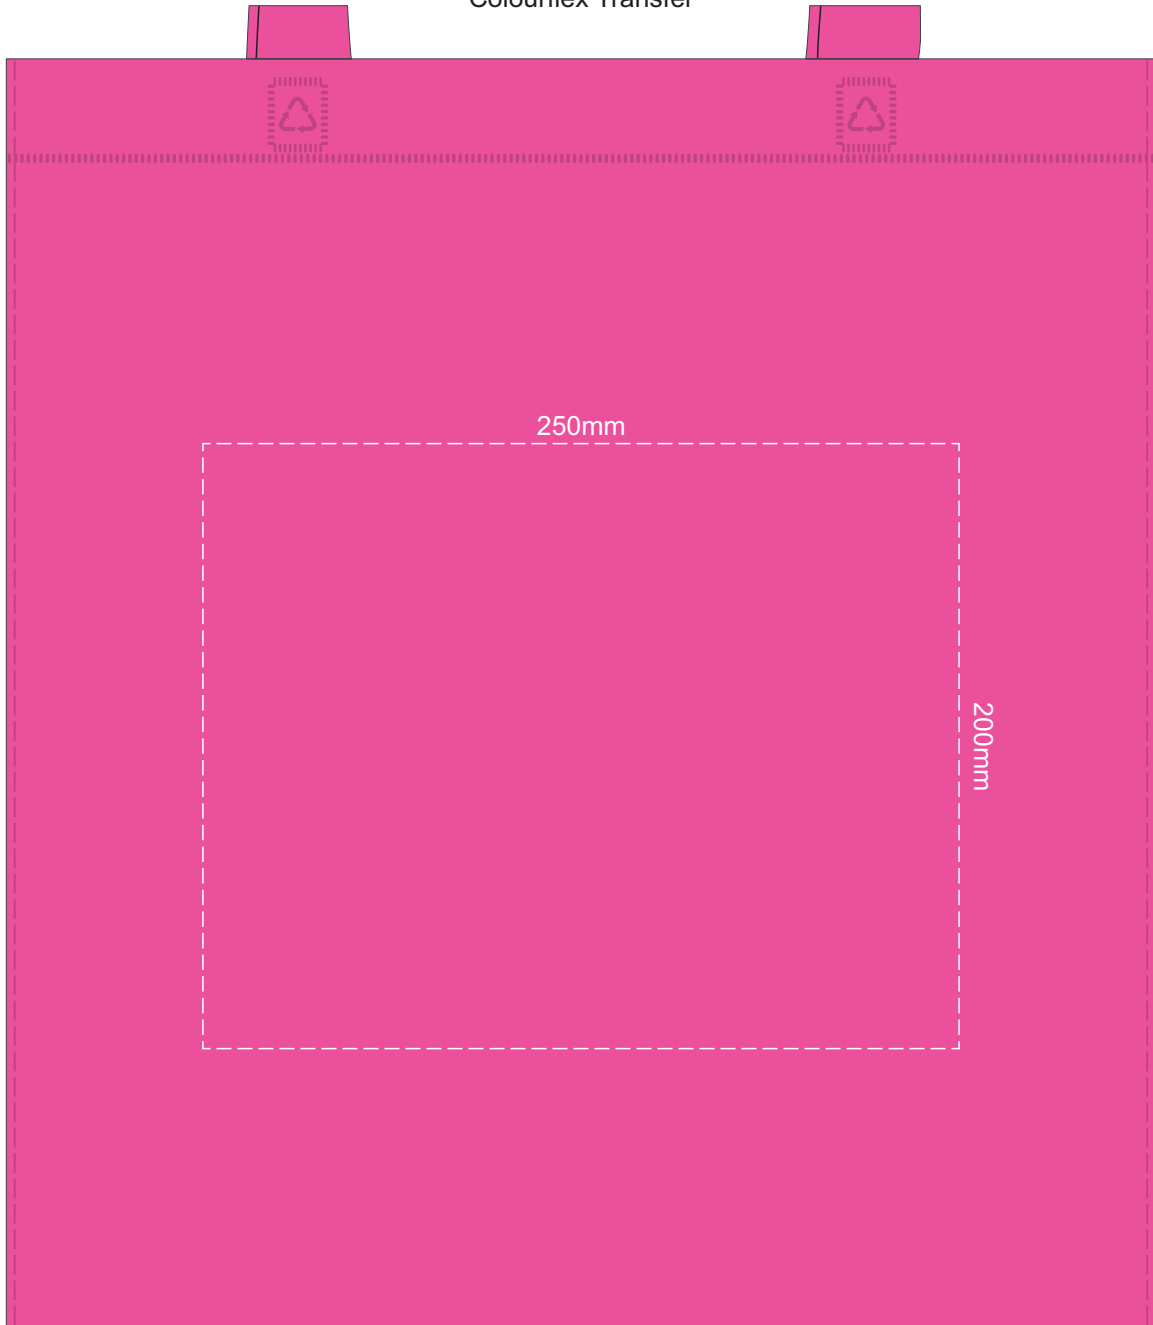

40% of Actual Size
Screen Print

40% of Actual Size
Colourflex Transfer

Please note the orientation the print area may be rotated to best suit the requirements.