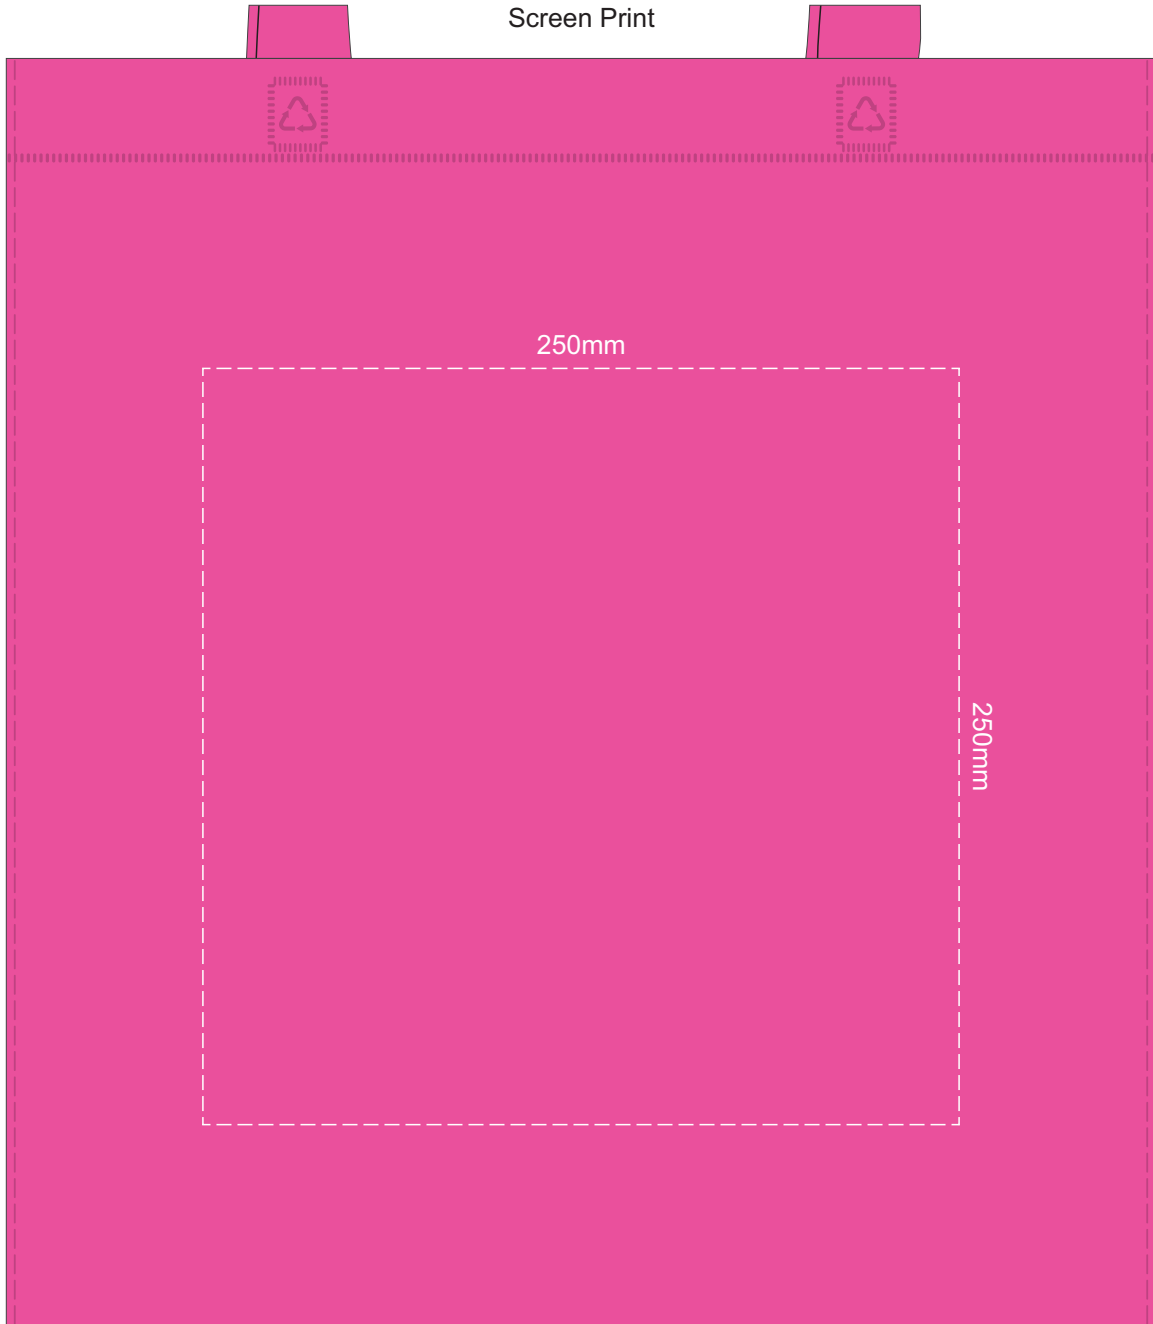

40% of Actual Size
Screen Print

40% of Actual Size
Colourflex Transfer

Please note the orientation the print area may be rotated to best suit the requirements.