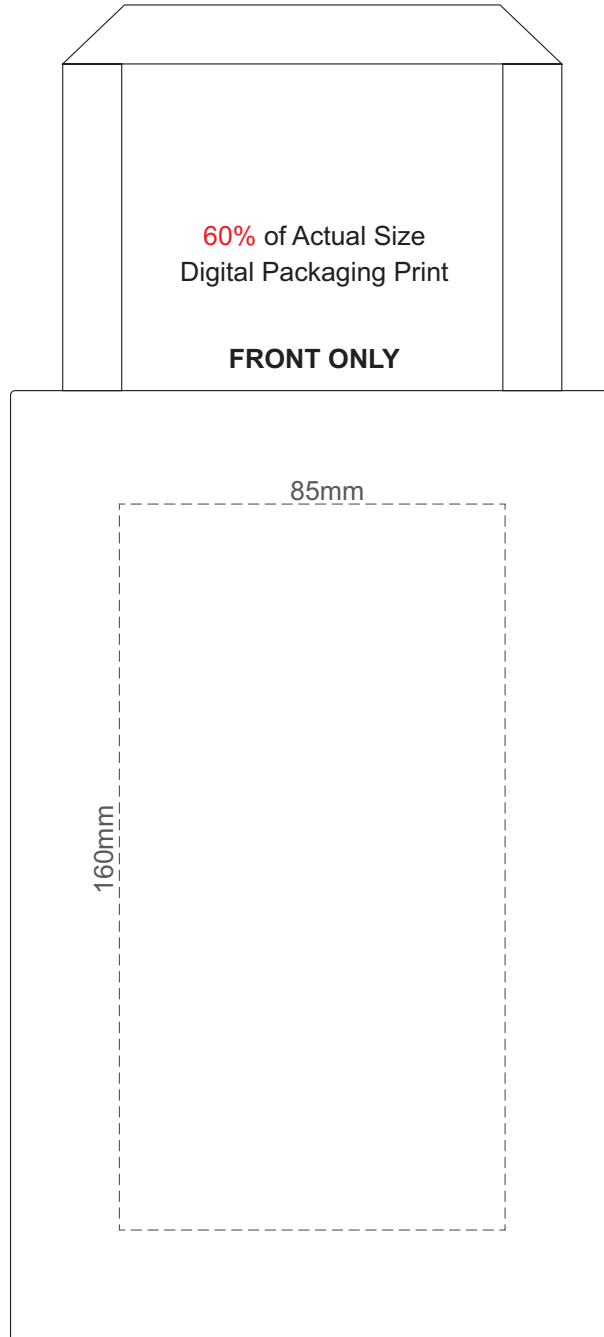

60% of Actual Size
Screen Print (one colour)

FRONT ONLY

Digital Packaging Print is only available on white and natural products.
As this is an uncoated substrate and artwork is printed directly onto the product via CMYK print with **no white** ink base, ink is absorbed into the product, giving the artwork a faded, vintage finish