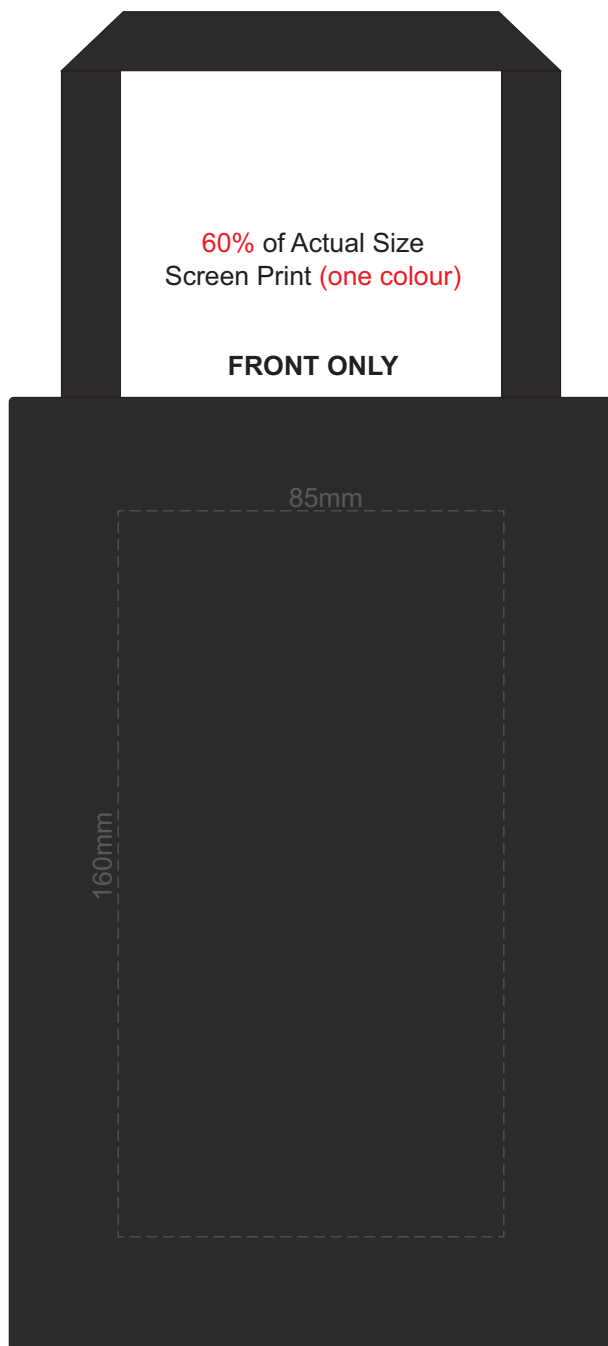

60% of Actual Size
Screen Print (one colour)

FRONT ONLY

Digital Packaging Print is only available on white and natural products.
As this is an uncoated substrate and artwork is printed directly onto the product via CMYK print with **no white** ink base, ink is absorbed into the product, giving the artwork a faded, vintage finish