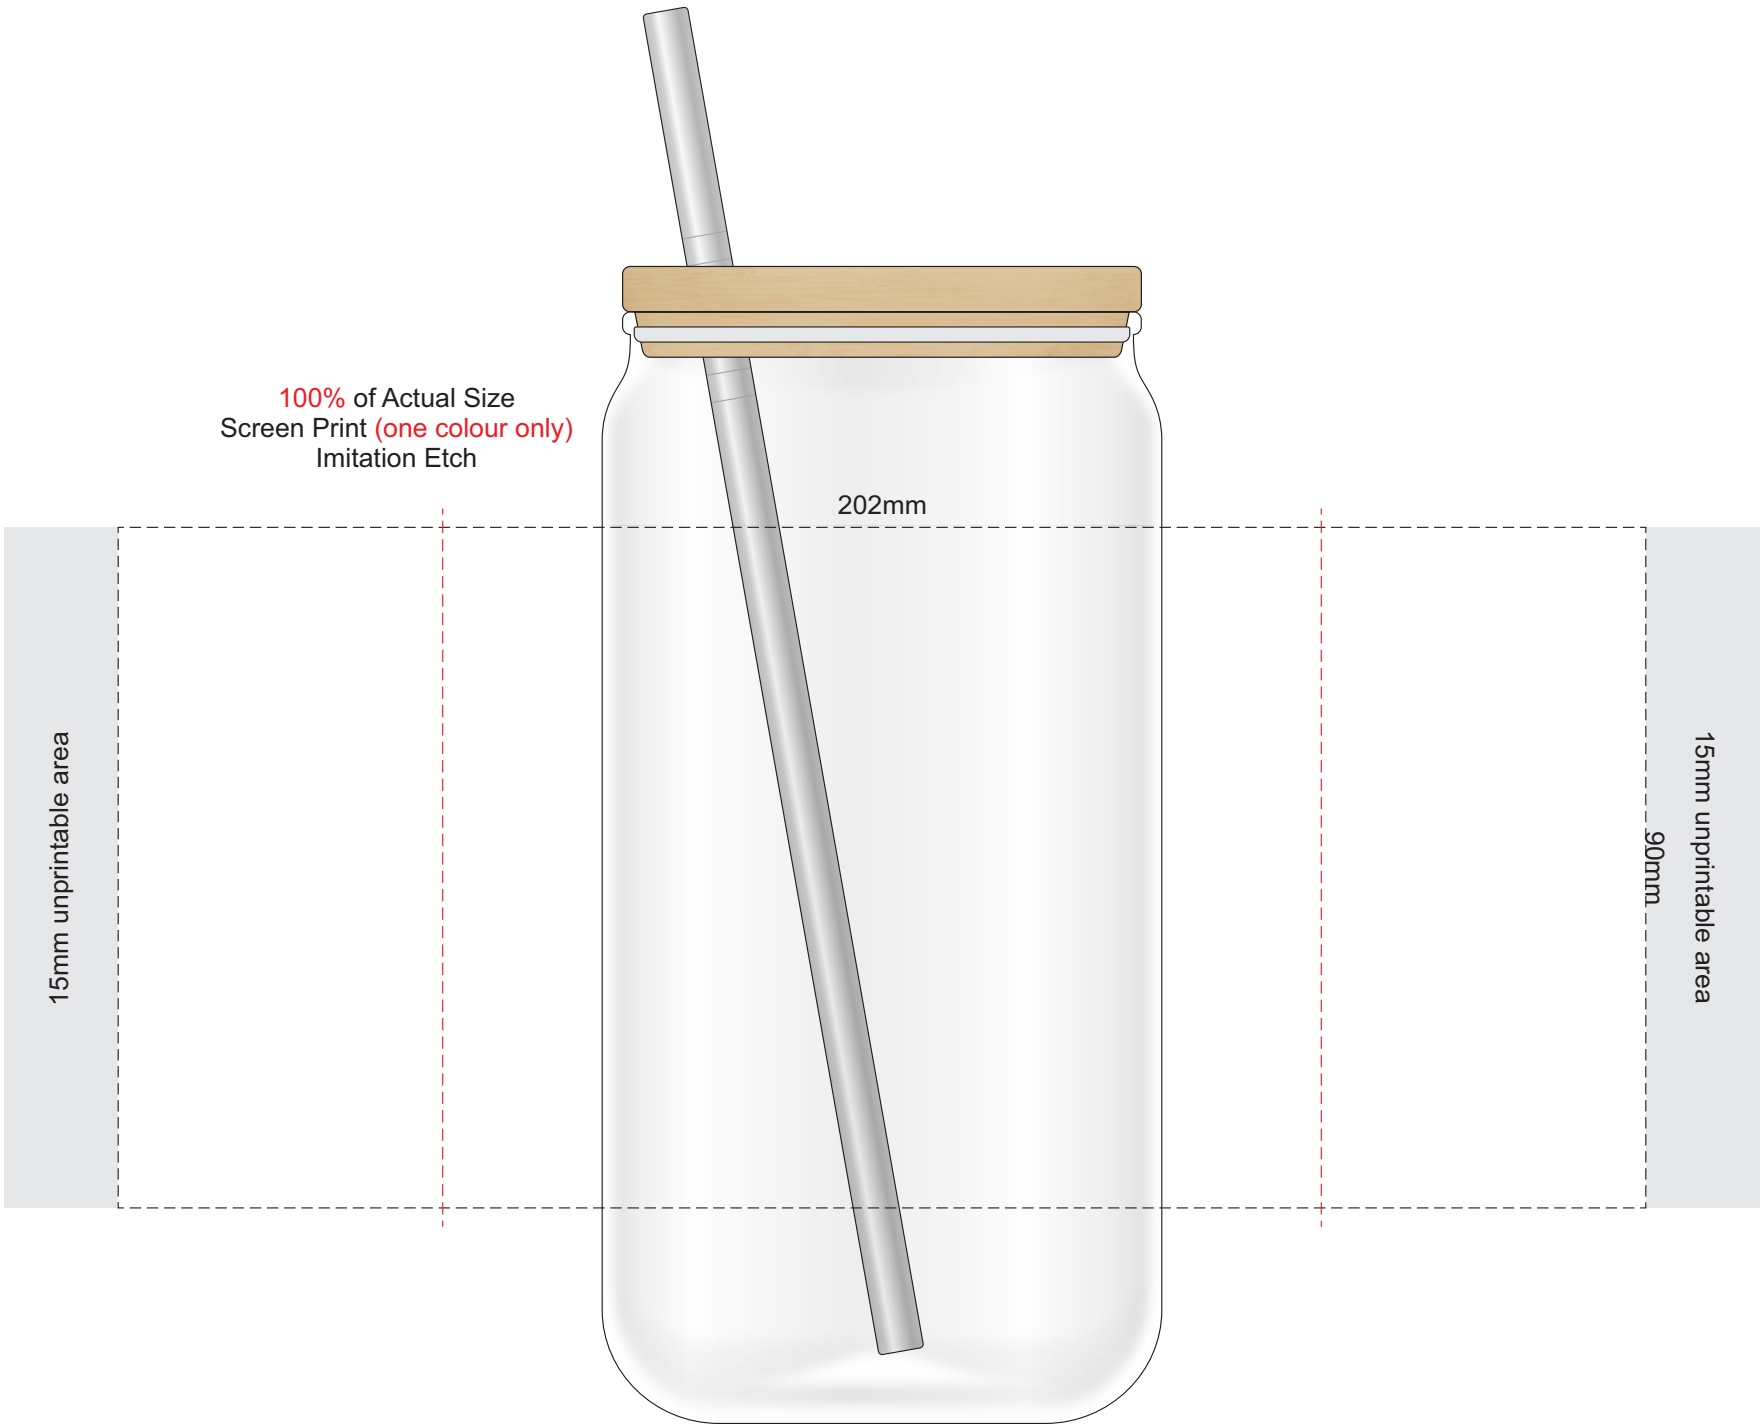

100% of Actual Size
Pad Print
Imitation Etch

Red Line = Exact opposites of the product
(centre artwork to the red line)