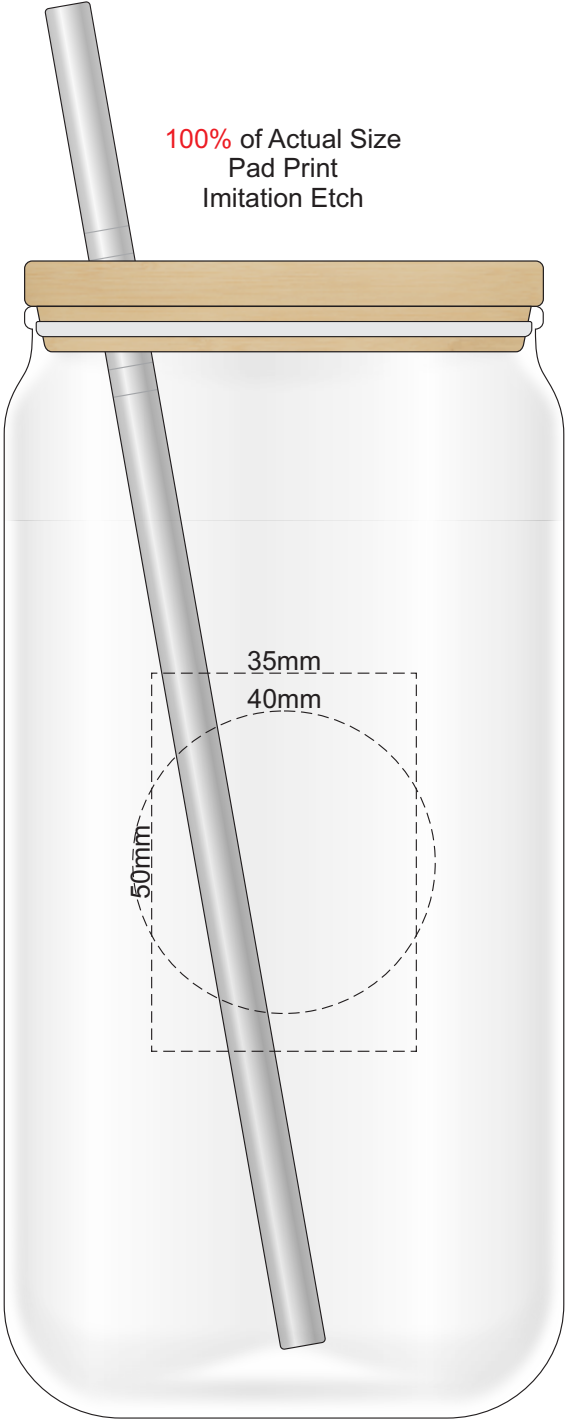

100% of Actual Size
Pad Print
Imitation Etch

Red Line = Exact opposites of the product
(centre artwork to the red line)