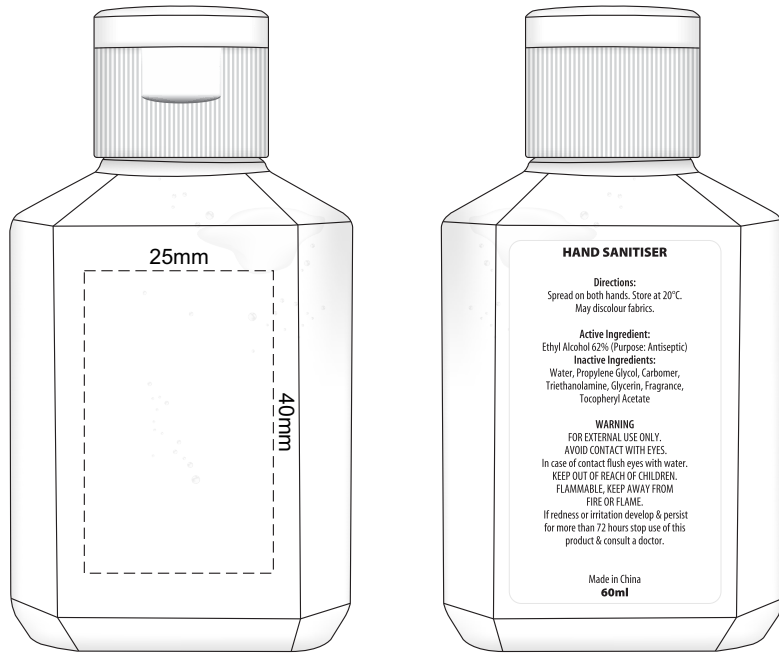

100% of Actual Size  
Direct Digital

Please note: Artwork must be supplied in vector format

100% of Actual Size  
Digital Label

Blue Line = The SIGNIFICANT PRINT AREA  
(Keep all critical images & text within this box)  
Black Dotted Line = Maximum print area  
Pink Line = Bleed off to here