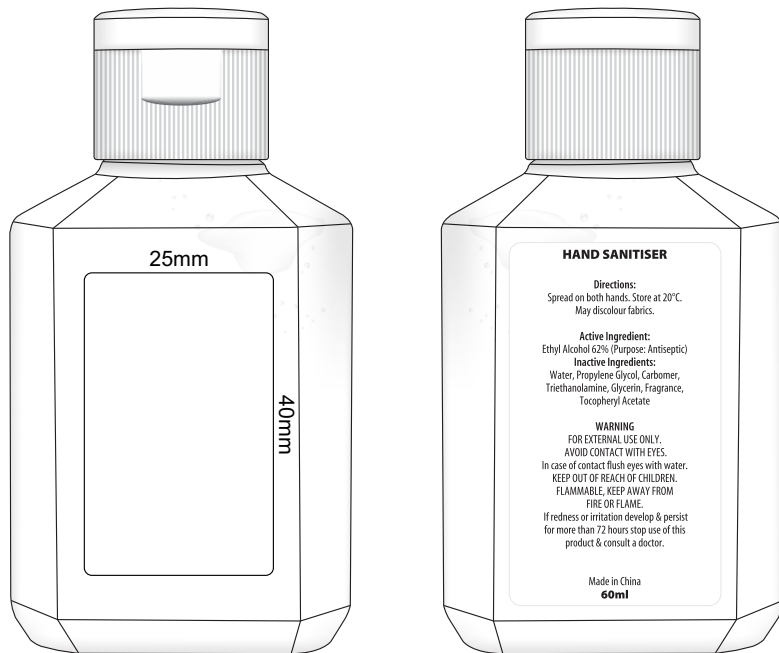

100% of Actual Size  
Direct Digital

Please note: Artwork must be supplied in vector format

100% of Actual Size  
Digital Label

Blue Line = The SIGNIFICANT PRINT AREA  
(Keep all critical images & text within this box)  
Black Dotted Line = Maximum print area  
Pink Line = Bleed off to here