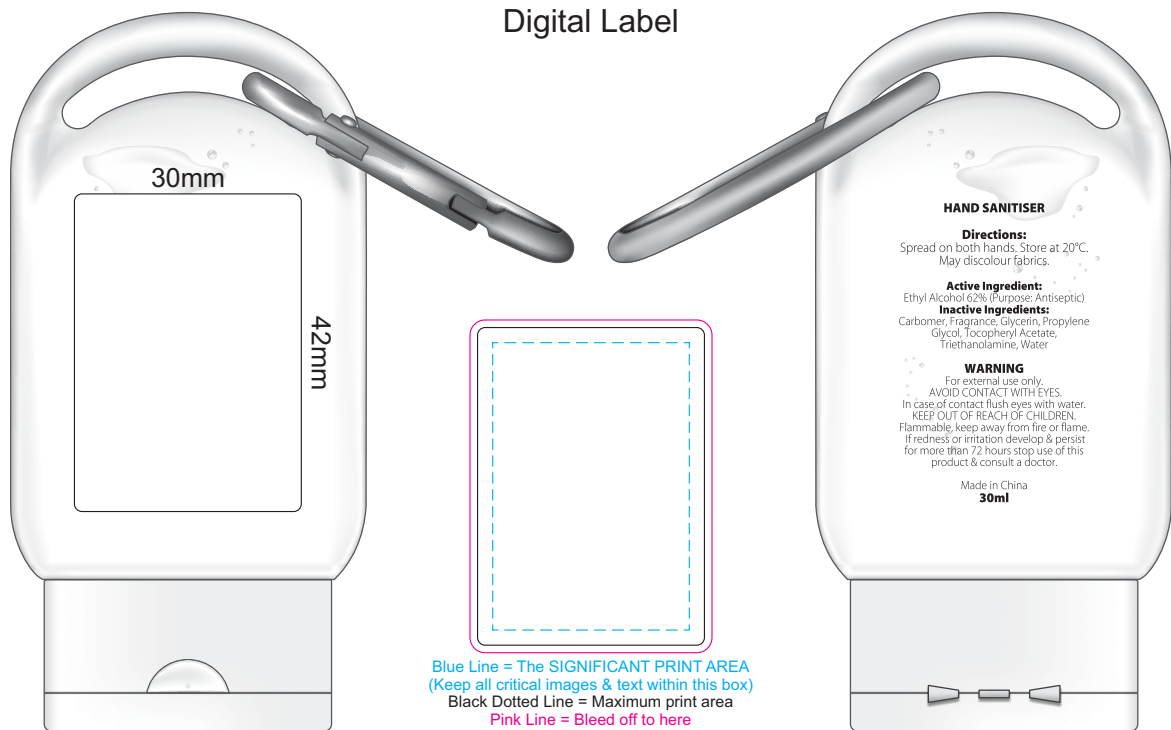

100% of Actual Size
Digital Label

Blue Line = The SIGNIFICANT PRINT AREA
(Keep all critical images & text within this box)
Black Dotted Line = Maximum print area
Pink Line = Bleed off to here

Please note: Artwork must be supplied in vector format