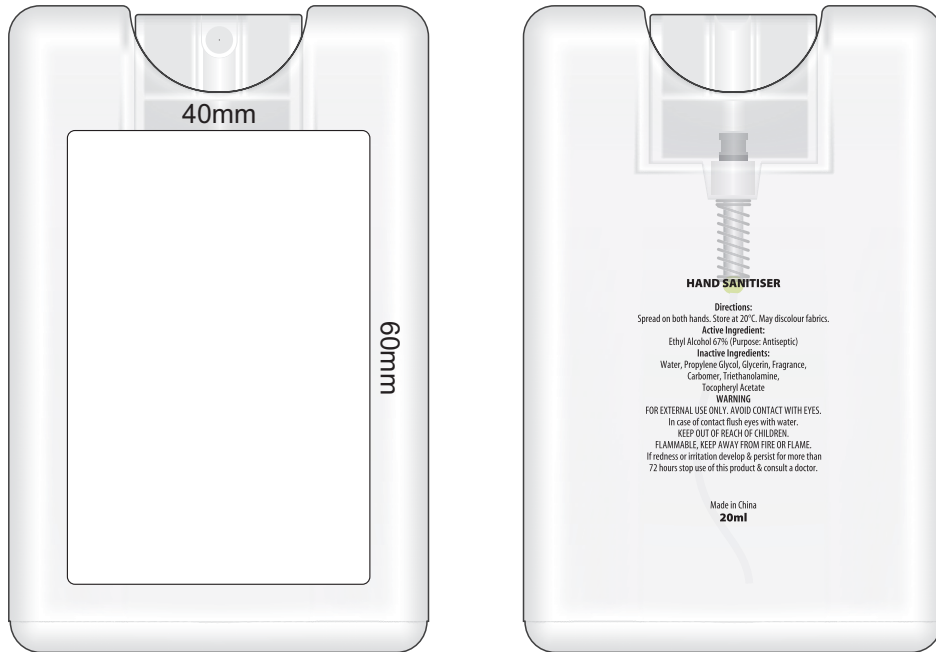

100% of Actual Size
Digital Label

Please note: Artwork must be supplied in vector format

Blue Line = The SIGNIFICANT PRINT AREA
(Keep all critical images & text within this box)
Black Dotted Line = Maximum print area
Pink Line = Bleed off to here