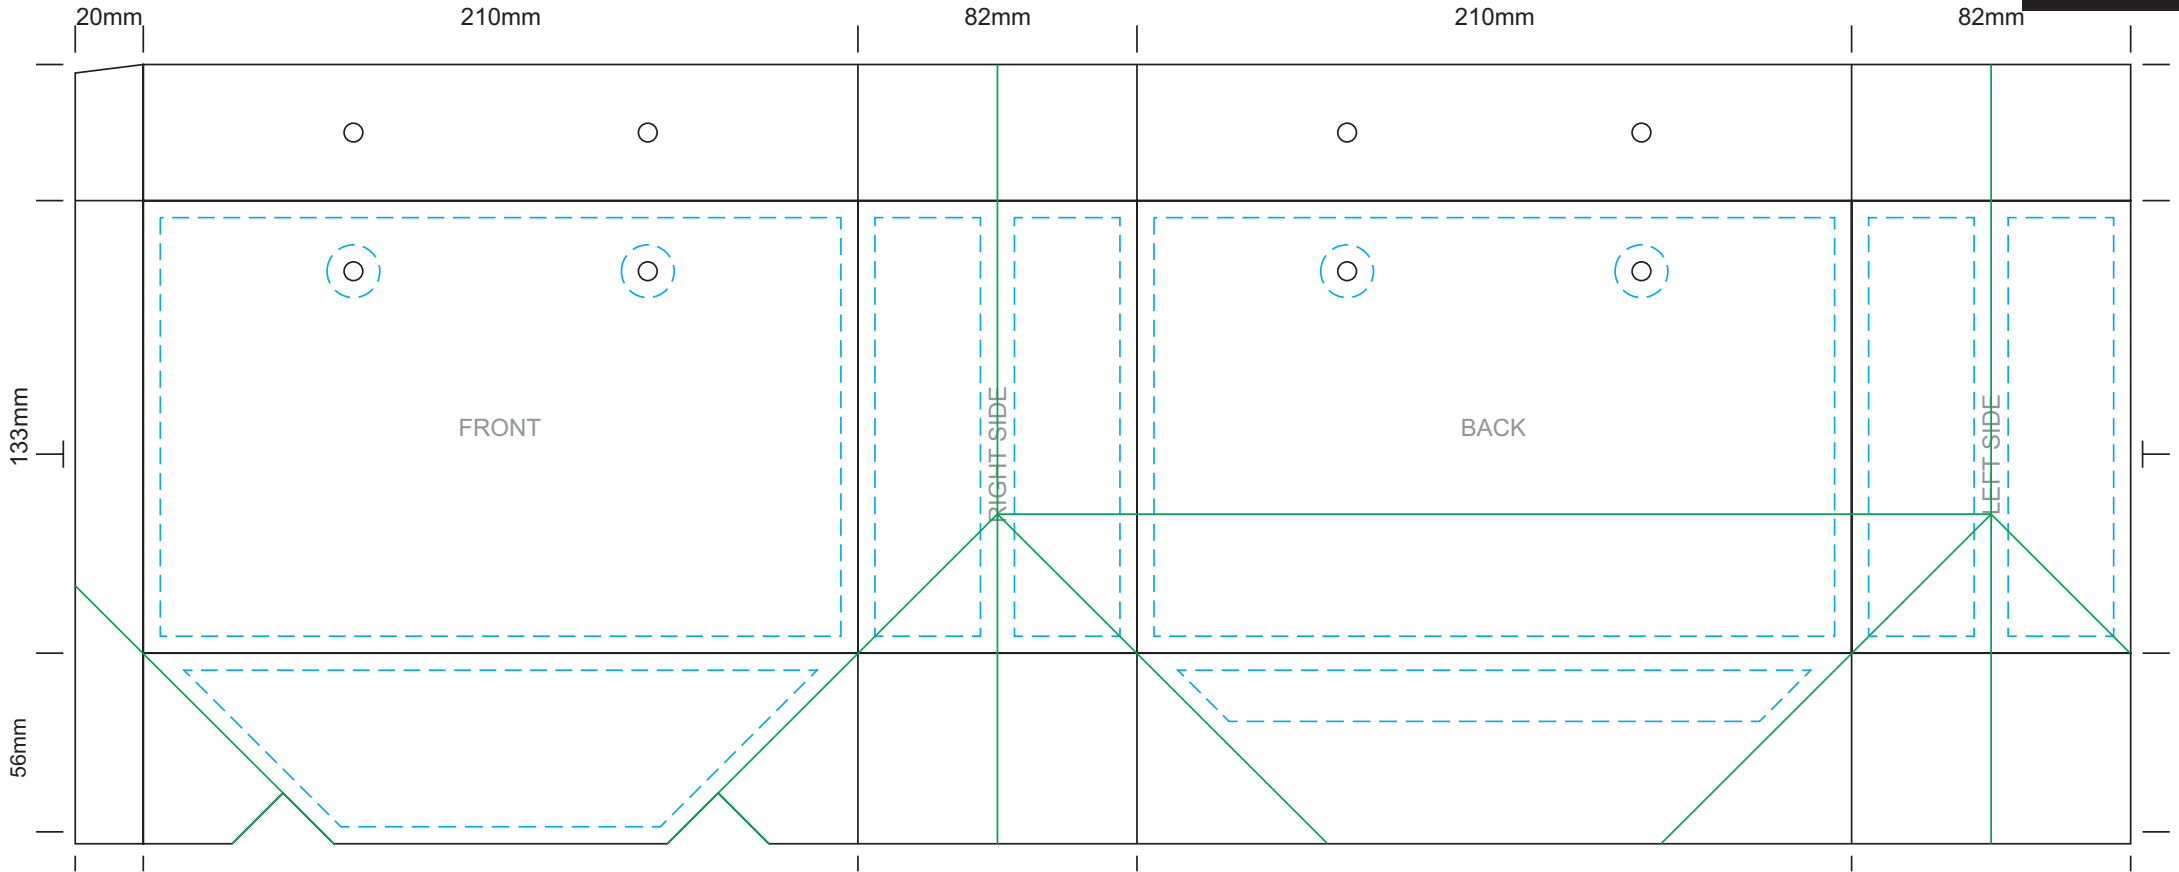

45% of Actual Size
Full Colour Template

Blue Line = The SIGNIFICANT PRINT AREA
(Keep all critical images & text within this box)
Black Line = Maximum print area
Green Line = Fold Lines