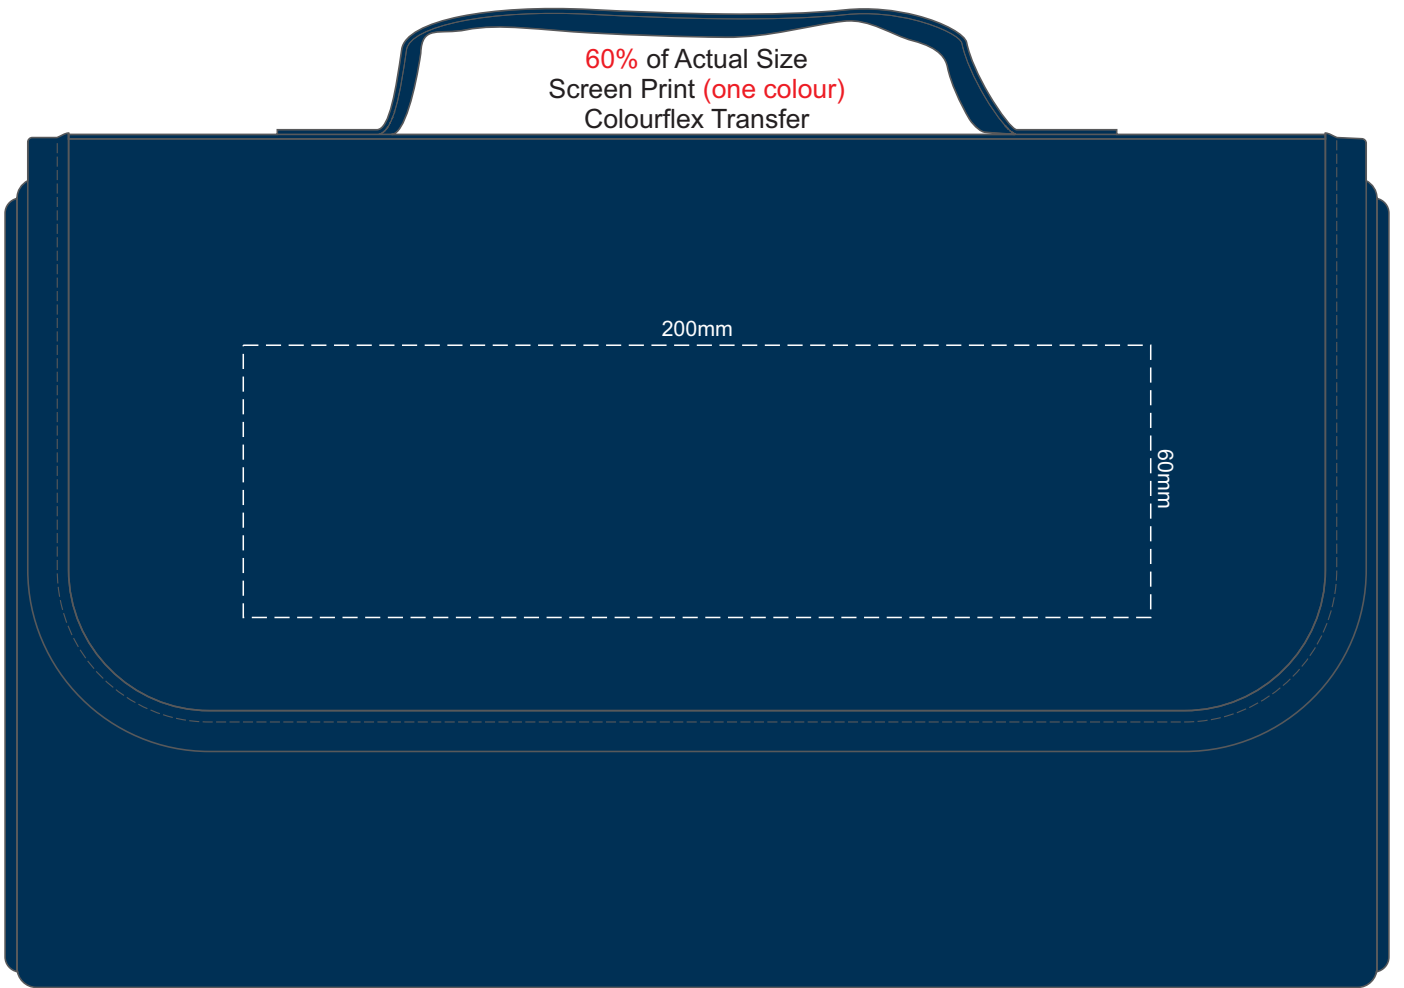

60% of Actual Size
Screen Print (one colour)
Colourflex Transfer

200mm

60mm

60% of Actual Size
Embroidery

80mm

35mm