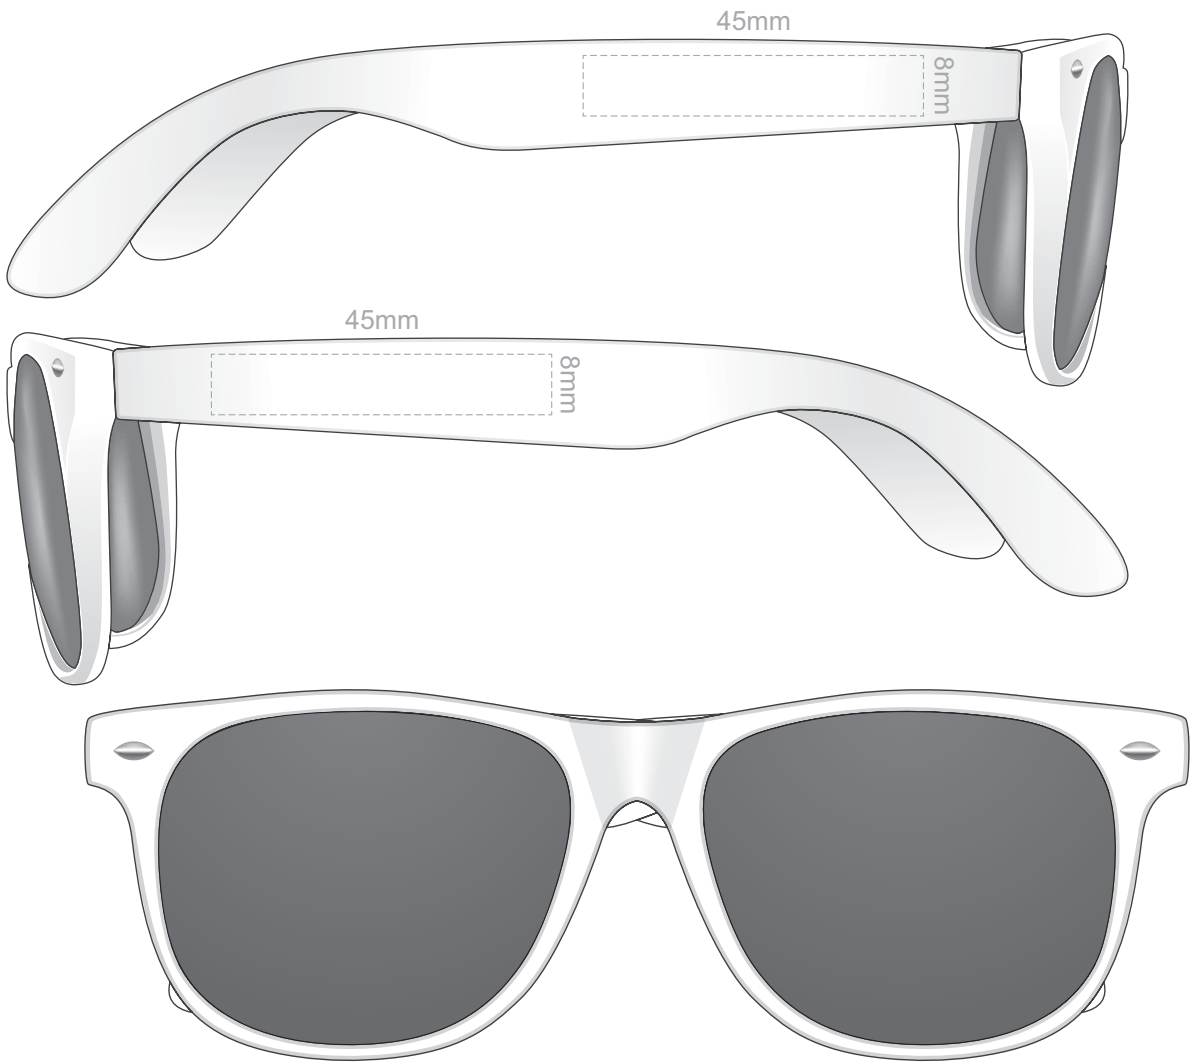

100% of Actual Size
Pad Print

100% of Actual Size
Screen Print (one colour)
Colourflex Transfer