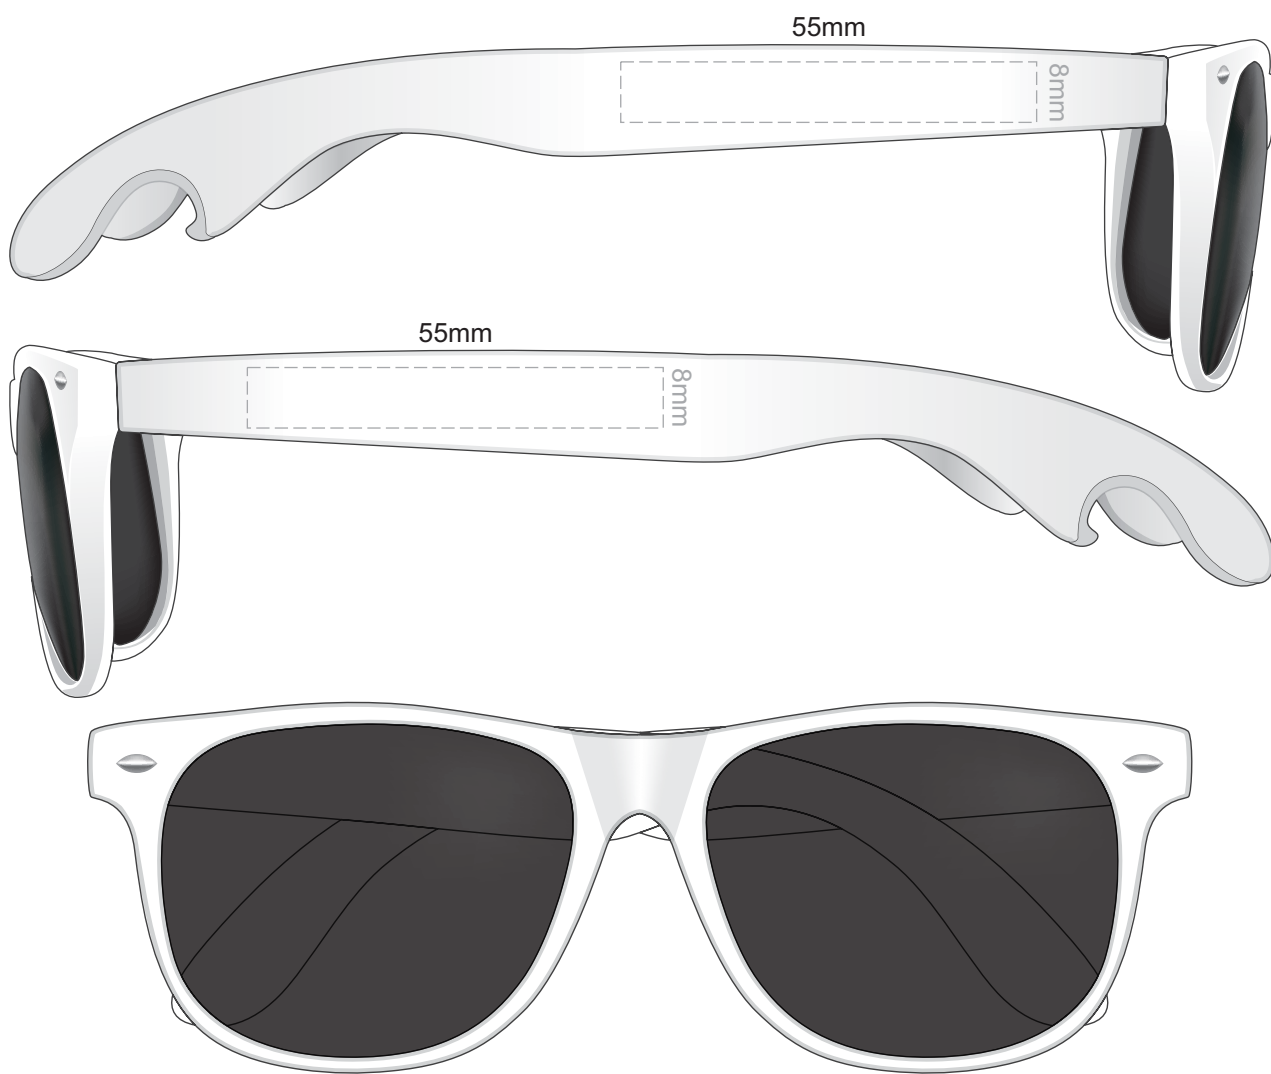

100% of Actual Size
Pad Print

100% of Actual Size
Screen Print (one colour)
Colourflex Transfer