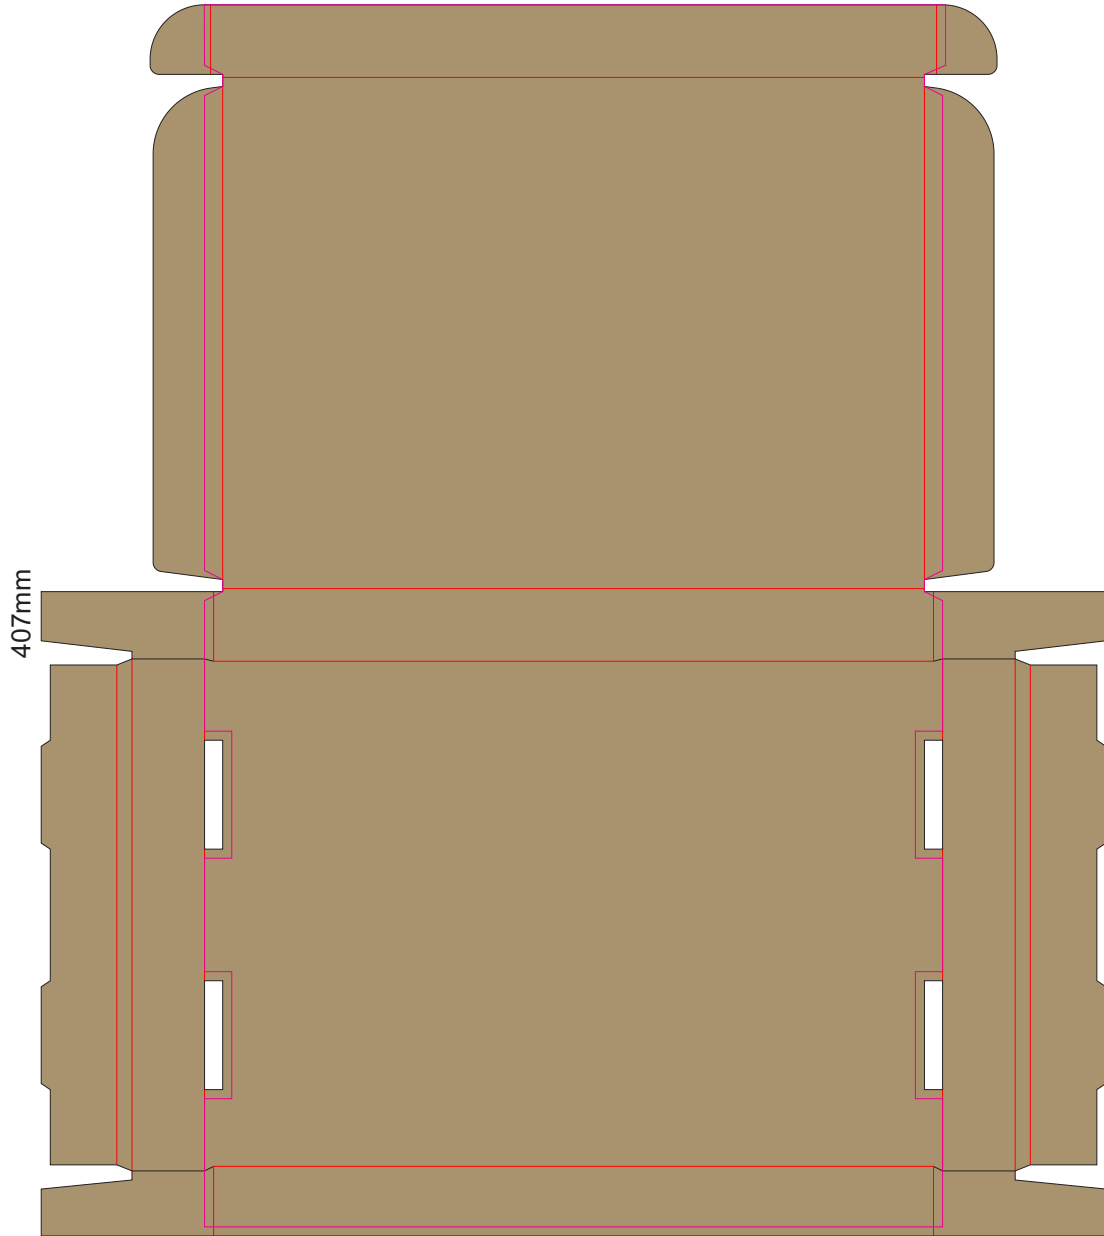

40% of Actual Size  
Digital Packaging Print  
352mm

Digital Packaging Print is only available on white and natural products because it is a CMYK print, **no white print** is available. The material of this item is an uncoated print media, this means the ink will absorb into the material and the print will inherit the matt finish of the material creating a more natural vintage look with lower colour intensity.

**SIDE 1 - OUTSIDE**  
Black Lines - Cut Marks or Edges  
Red Line - Fold Marks  
Pink Line = Bleed off to here  
There will be no bleed on the leading edge

40% of Actual Size  
Digital Packaging Print  
352mm

Digital Packaging Print is only available on white and natural products because it is a CMYK print, **no white print** is available. The material of this item is an uncoated print media, this means the ink will absorb into the material and the print will inherit the matt finish of the material creating a more natural vintage look with lower colour intensity.

**SIDE 2 - INSIDE**  
Black Lines - Cut Marks or Edges  
Red Line - Fold Marks  
Pink Line = Bleed off to here  
There will be no bleed on the leading edge