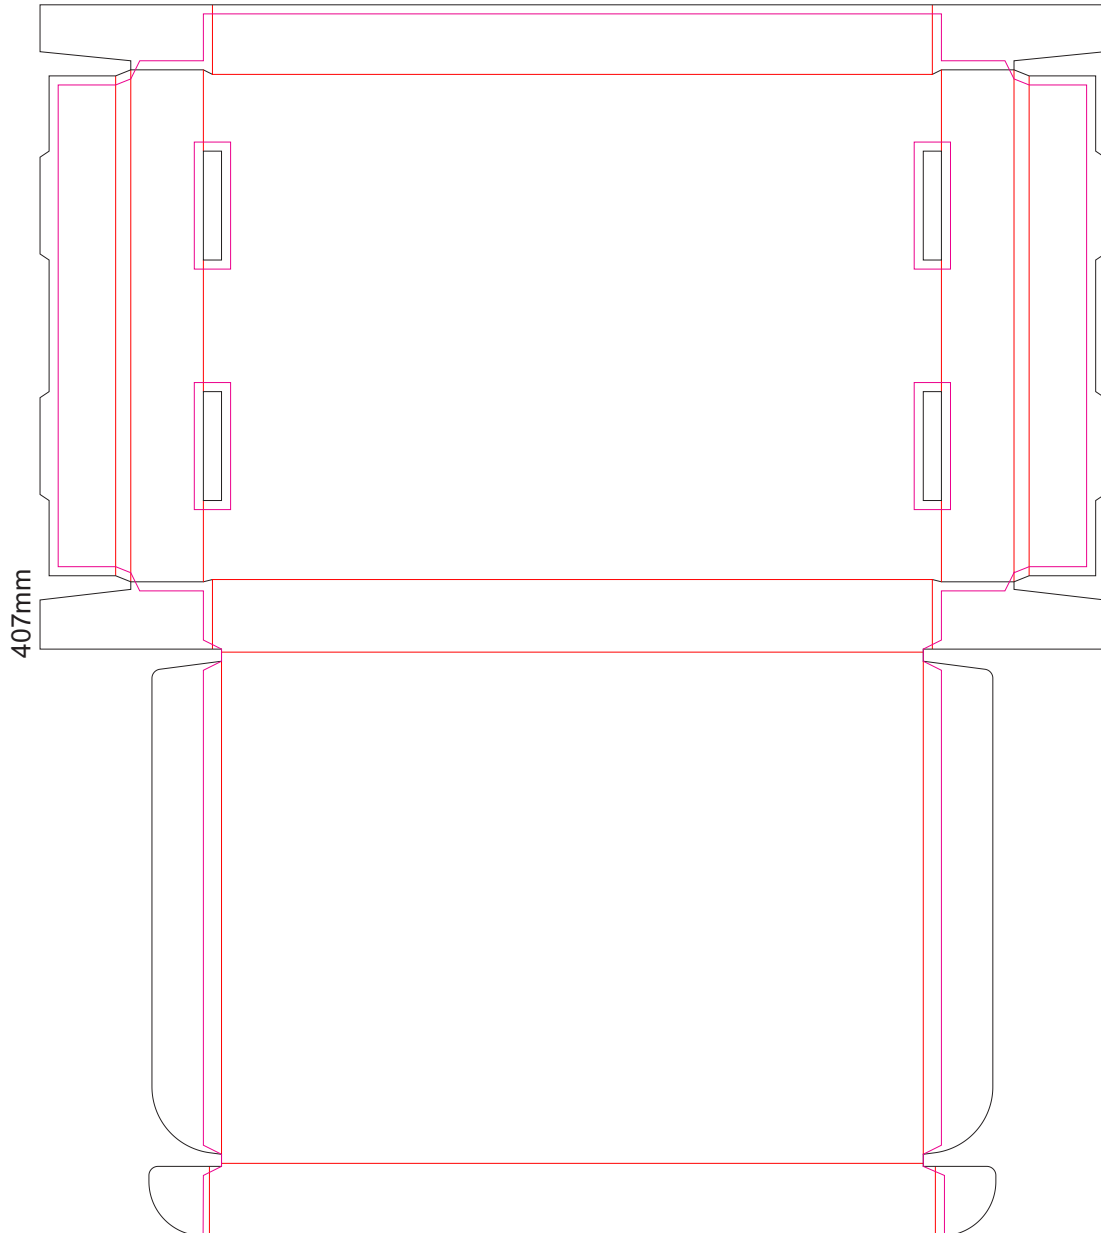

40% of Actual Size  
Digital Packaging Print  
352mm

Digital Packaging Print is only available on white and natural products because it is a CMYK print, **no white print** is available. The material of this item is an uncoated print media, this means the ink will absorb into the material and the print will inherit the matt finish of the material creating a more natural vintage look with lower colour intensity.

**SIDE 1 - OUTSIDE**  
Black Lines - Cut Marks or Edges  
Red Line - Fold Marks  
Pink Line = Bleed off to here  
There will be no bleed on the leading edge

40% of Actual Size  
Digital Packaging Print  
352mm

**SIDE 2 - INSIDE**  
Black Lines - Cut Marks or Edges  
Red Line - Fold Marks  
Pink Line = Bleed off to here  
There will be no bleed on the leading edge