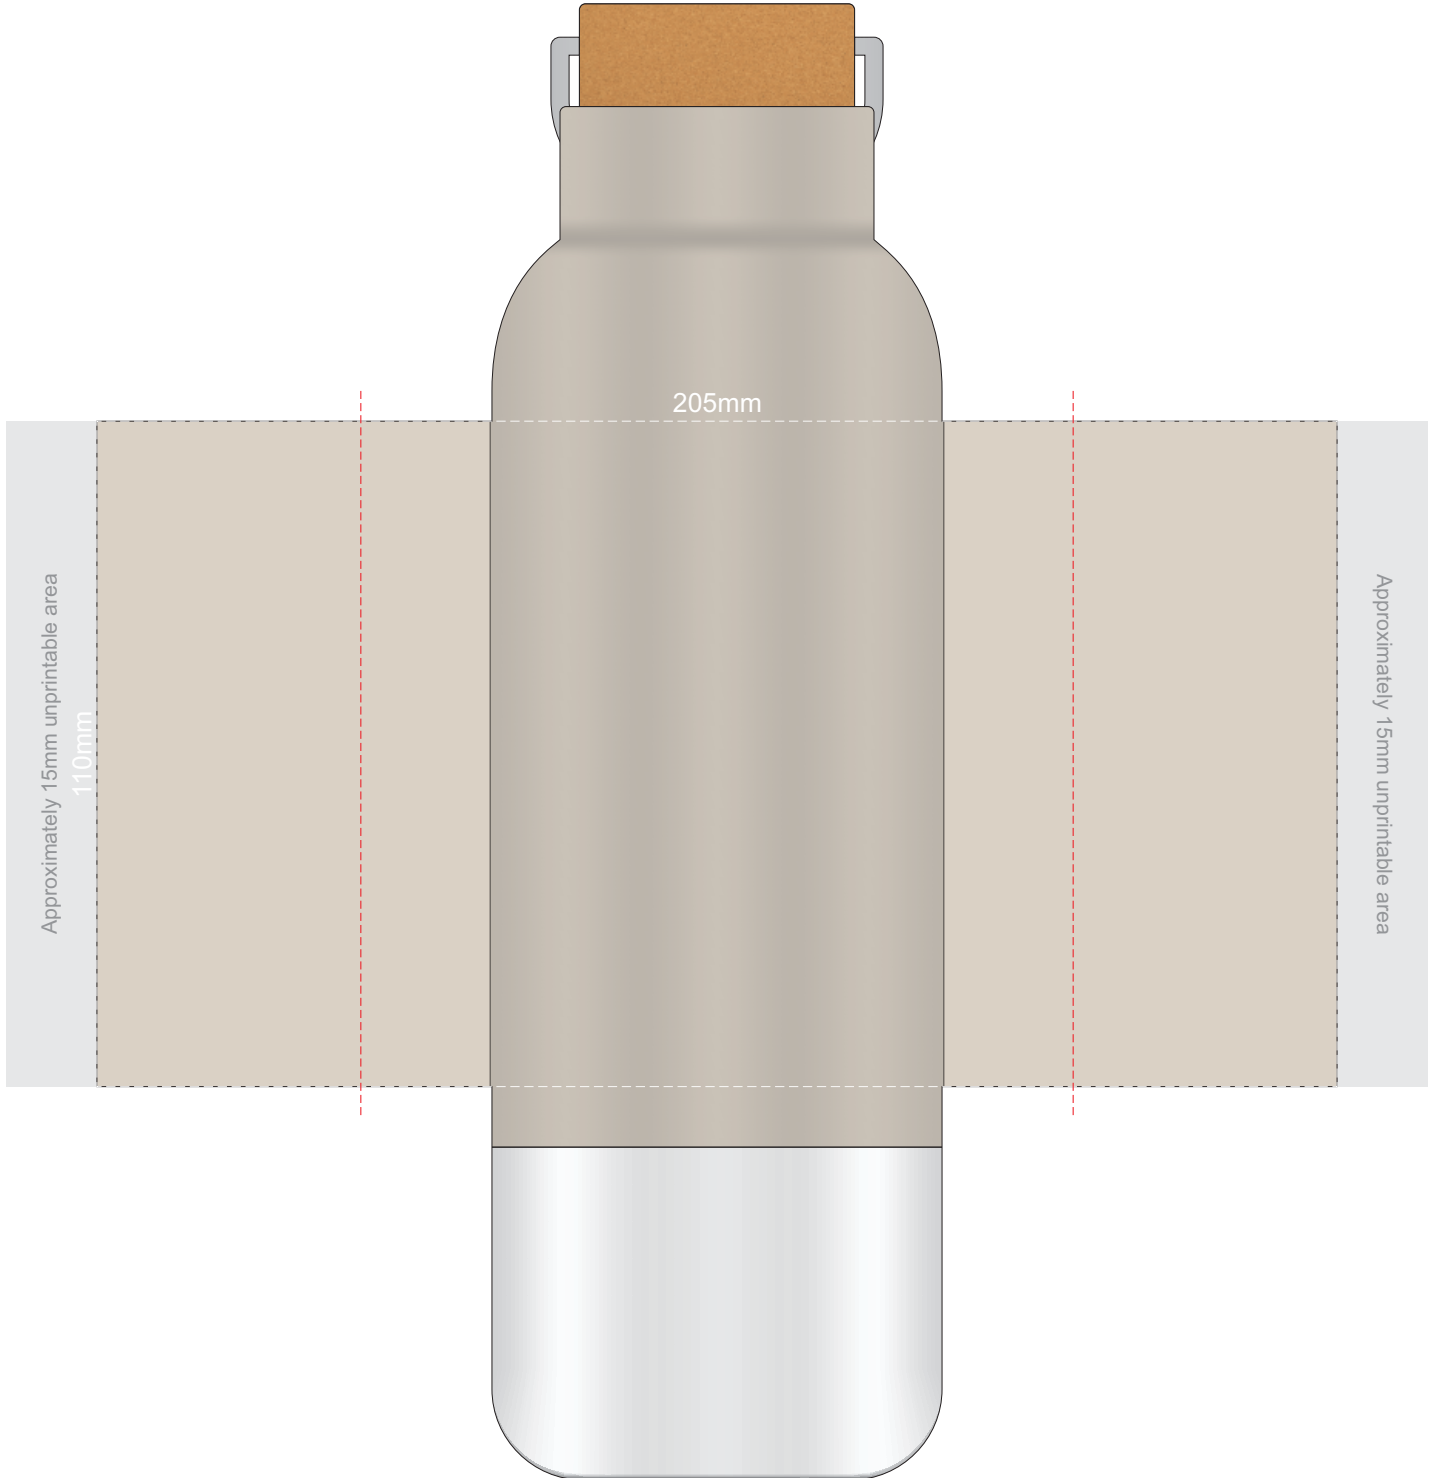

100% of Actual Size  
Pad Print  
Laser Engraving

Branding area can be moved **anywhere within the red line.**

 Shiny Stainless Steel Finish

80% of Actual  
Size Screen Print  
(One Colour Only)

Red Line = Exact opposites of the product  
(centre artwork to the red line)