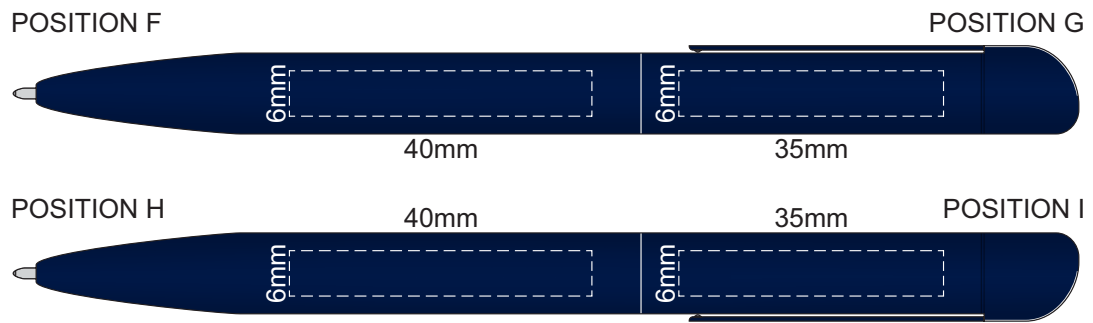

100% of Actual Size
Laser Engraving

-  Upper Barrel Laser engraves to an oxidised white
-  Lower Barrel Laser engraves to a mirror finish