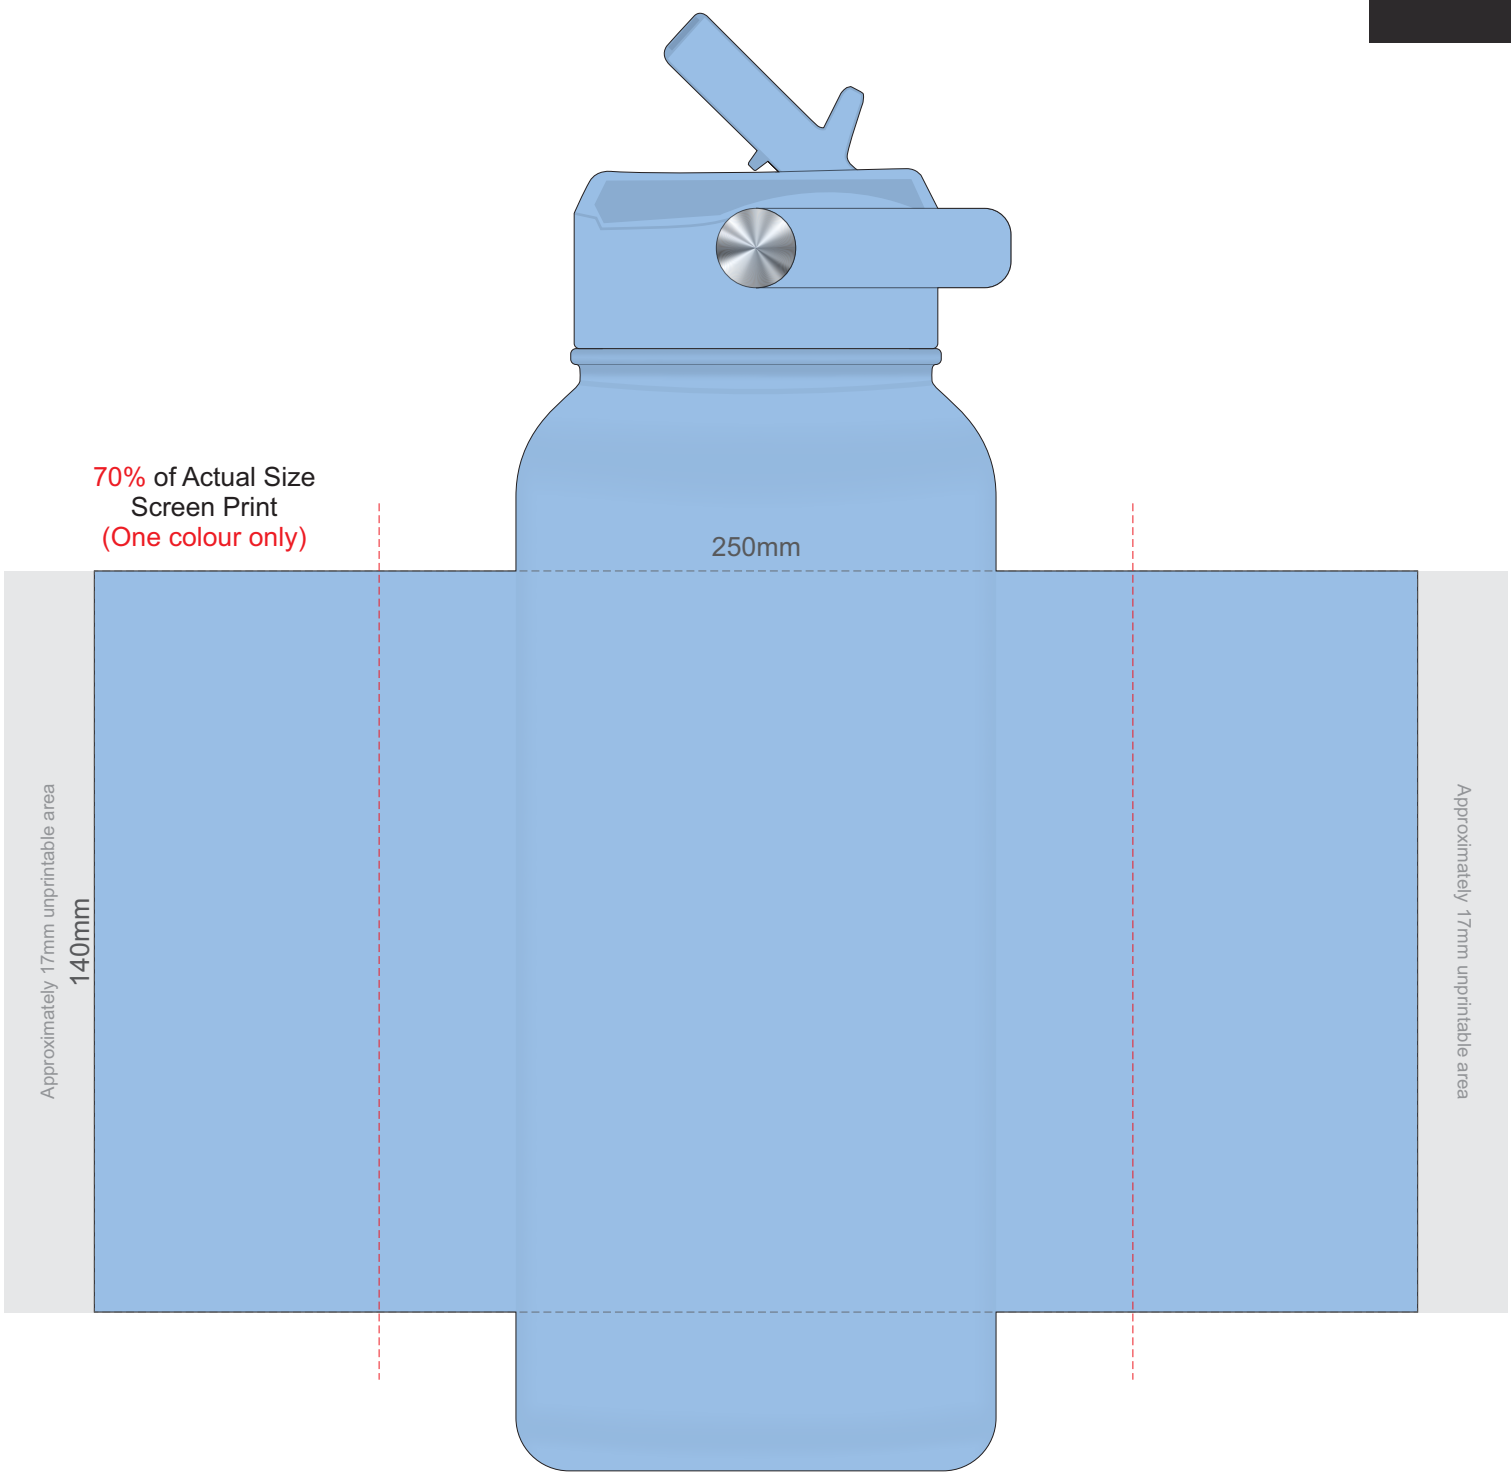

70% of Actual Size
Pad Print

70% of Actual Size
Laser Engraving

Branding area can be moved anywhere within the red line.

Shiny Stainless Steel Finish

70% of Actual Size
Screen Print
(One colour only)

250mm

Approximately 17mm unprintable area
140mm

Approximately 17mm unprintable area

Red Line = Exact opposites of the product
(centre artwork to the red line)

Pale Blue

Petrol Blue

70% of Actual Size
Rotary Digital
(Gloss Finish)

280mm

140mm

Approximately 2mm unprintable area

Approximately 2mm unprintable area

Red Line = Exact opposites of the product
(centre artwork to the red line)