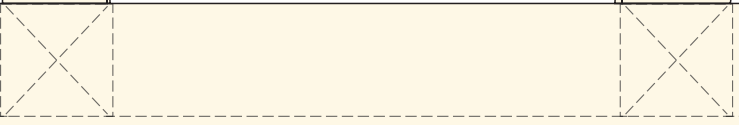

50% of Actual Size
Screen Print

250mm

250mm

50% of Actual Size
Colourflex Transfer

250mm

200mm

Please note the orientation of these print areas may be rotated to best suit your needs.