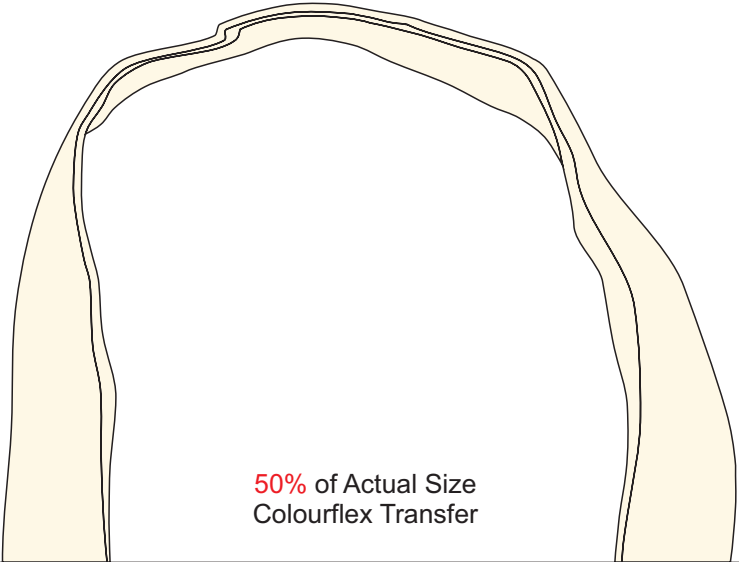

50% of Actual Size
Screen Print

250mm

250mm

50% of Actual Size
Colourflex Transfer

250mm

200mm

Please note the orientation of these print areas may be rotated to best suit your needs.