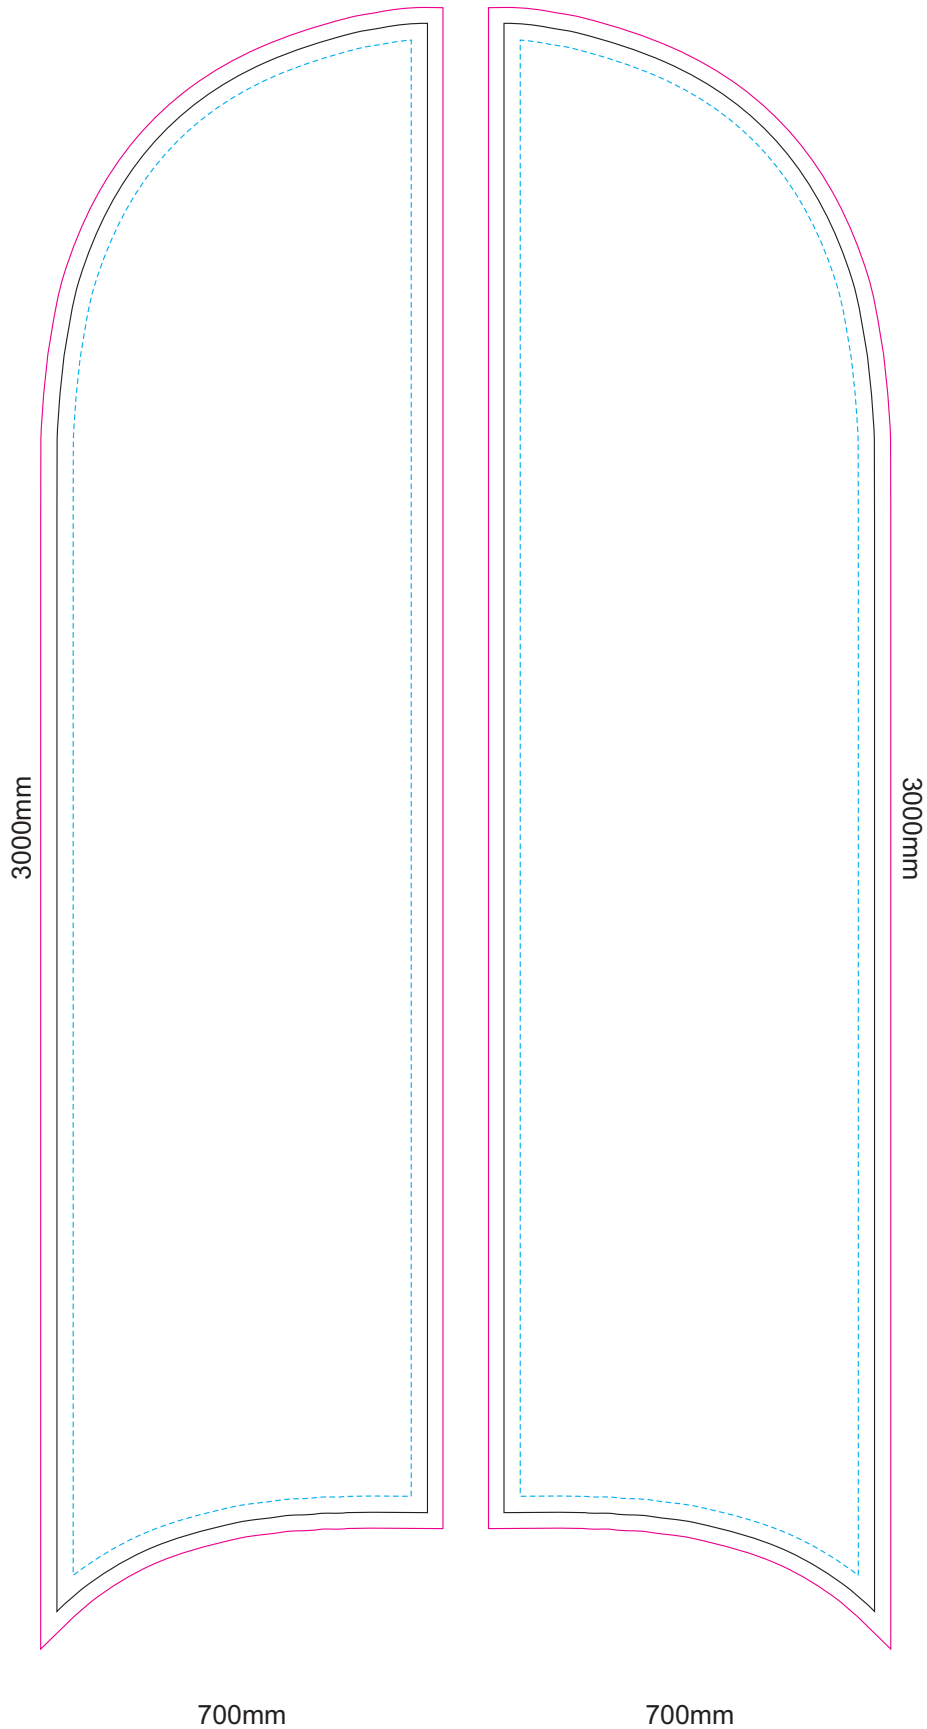

7% of Actual Size  
Sublimation

## Medium Feather Flag Single or Double Sided

Blue Line = The SIGNIFICANT PRINT AREA  
(Keep all critical images & text within this box)

Black Line = Maximum print area

Pink Line = Bleed off to here

Pocket Label 10% actual size

IF YOU WOULD LIKE YOUR OWN LABEL  
ON THE FLAG, PLEASE USE THIS TEMPLATE.  
IF LEFT BLANK, NO LABEL WILL BE ADDED.