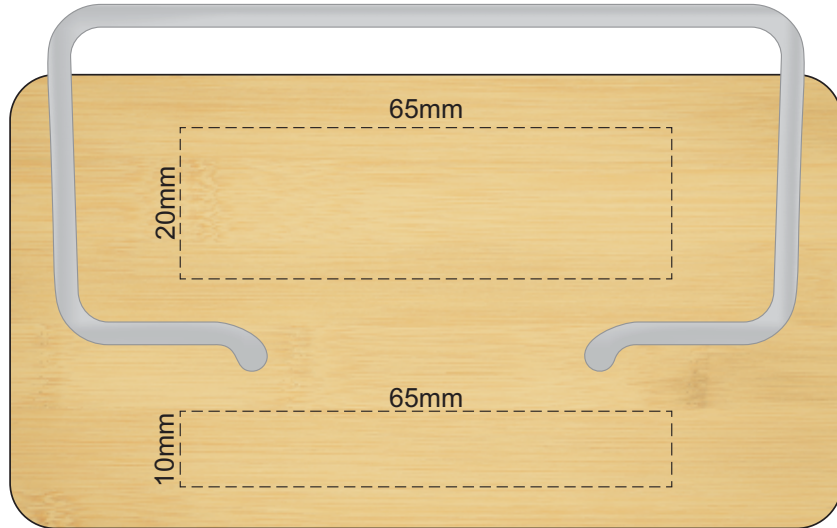

100% of Actual Size
Pad Print

100% of Actual Size
Direct Digital
Laser Engraving

This product is a natural material,
please allow for variances in grain pattern and branding.

Laser engraves to a natural etch