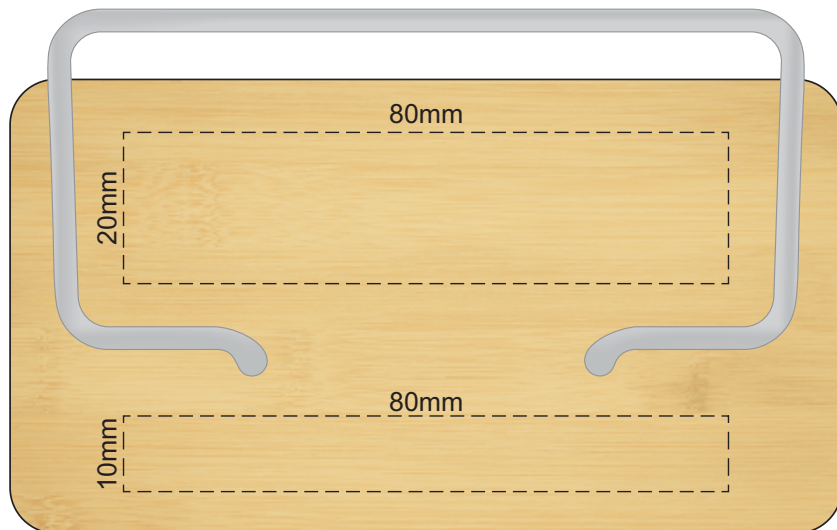

100% of Actual Size
Pad Print

100% of Actual Size
Direct Digital
Laser Engraving

This product is a natural material,
please allow for variances in grain pattern and branding.

Laser engraves to a natural etch